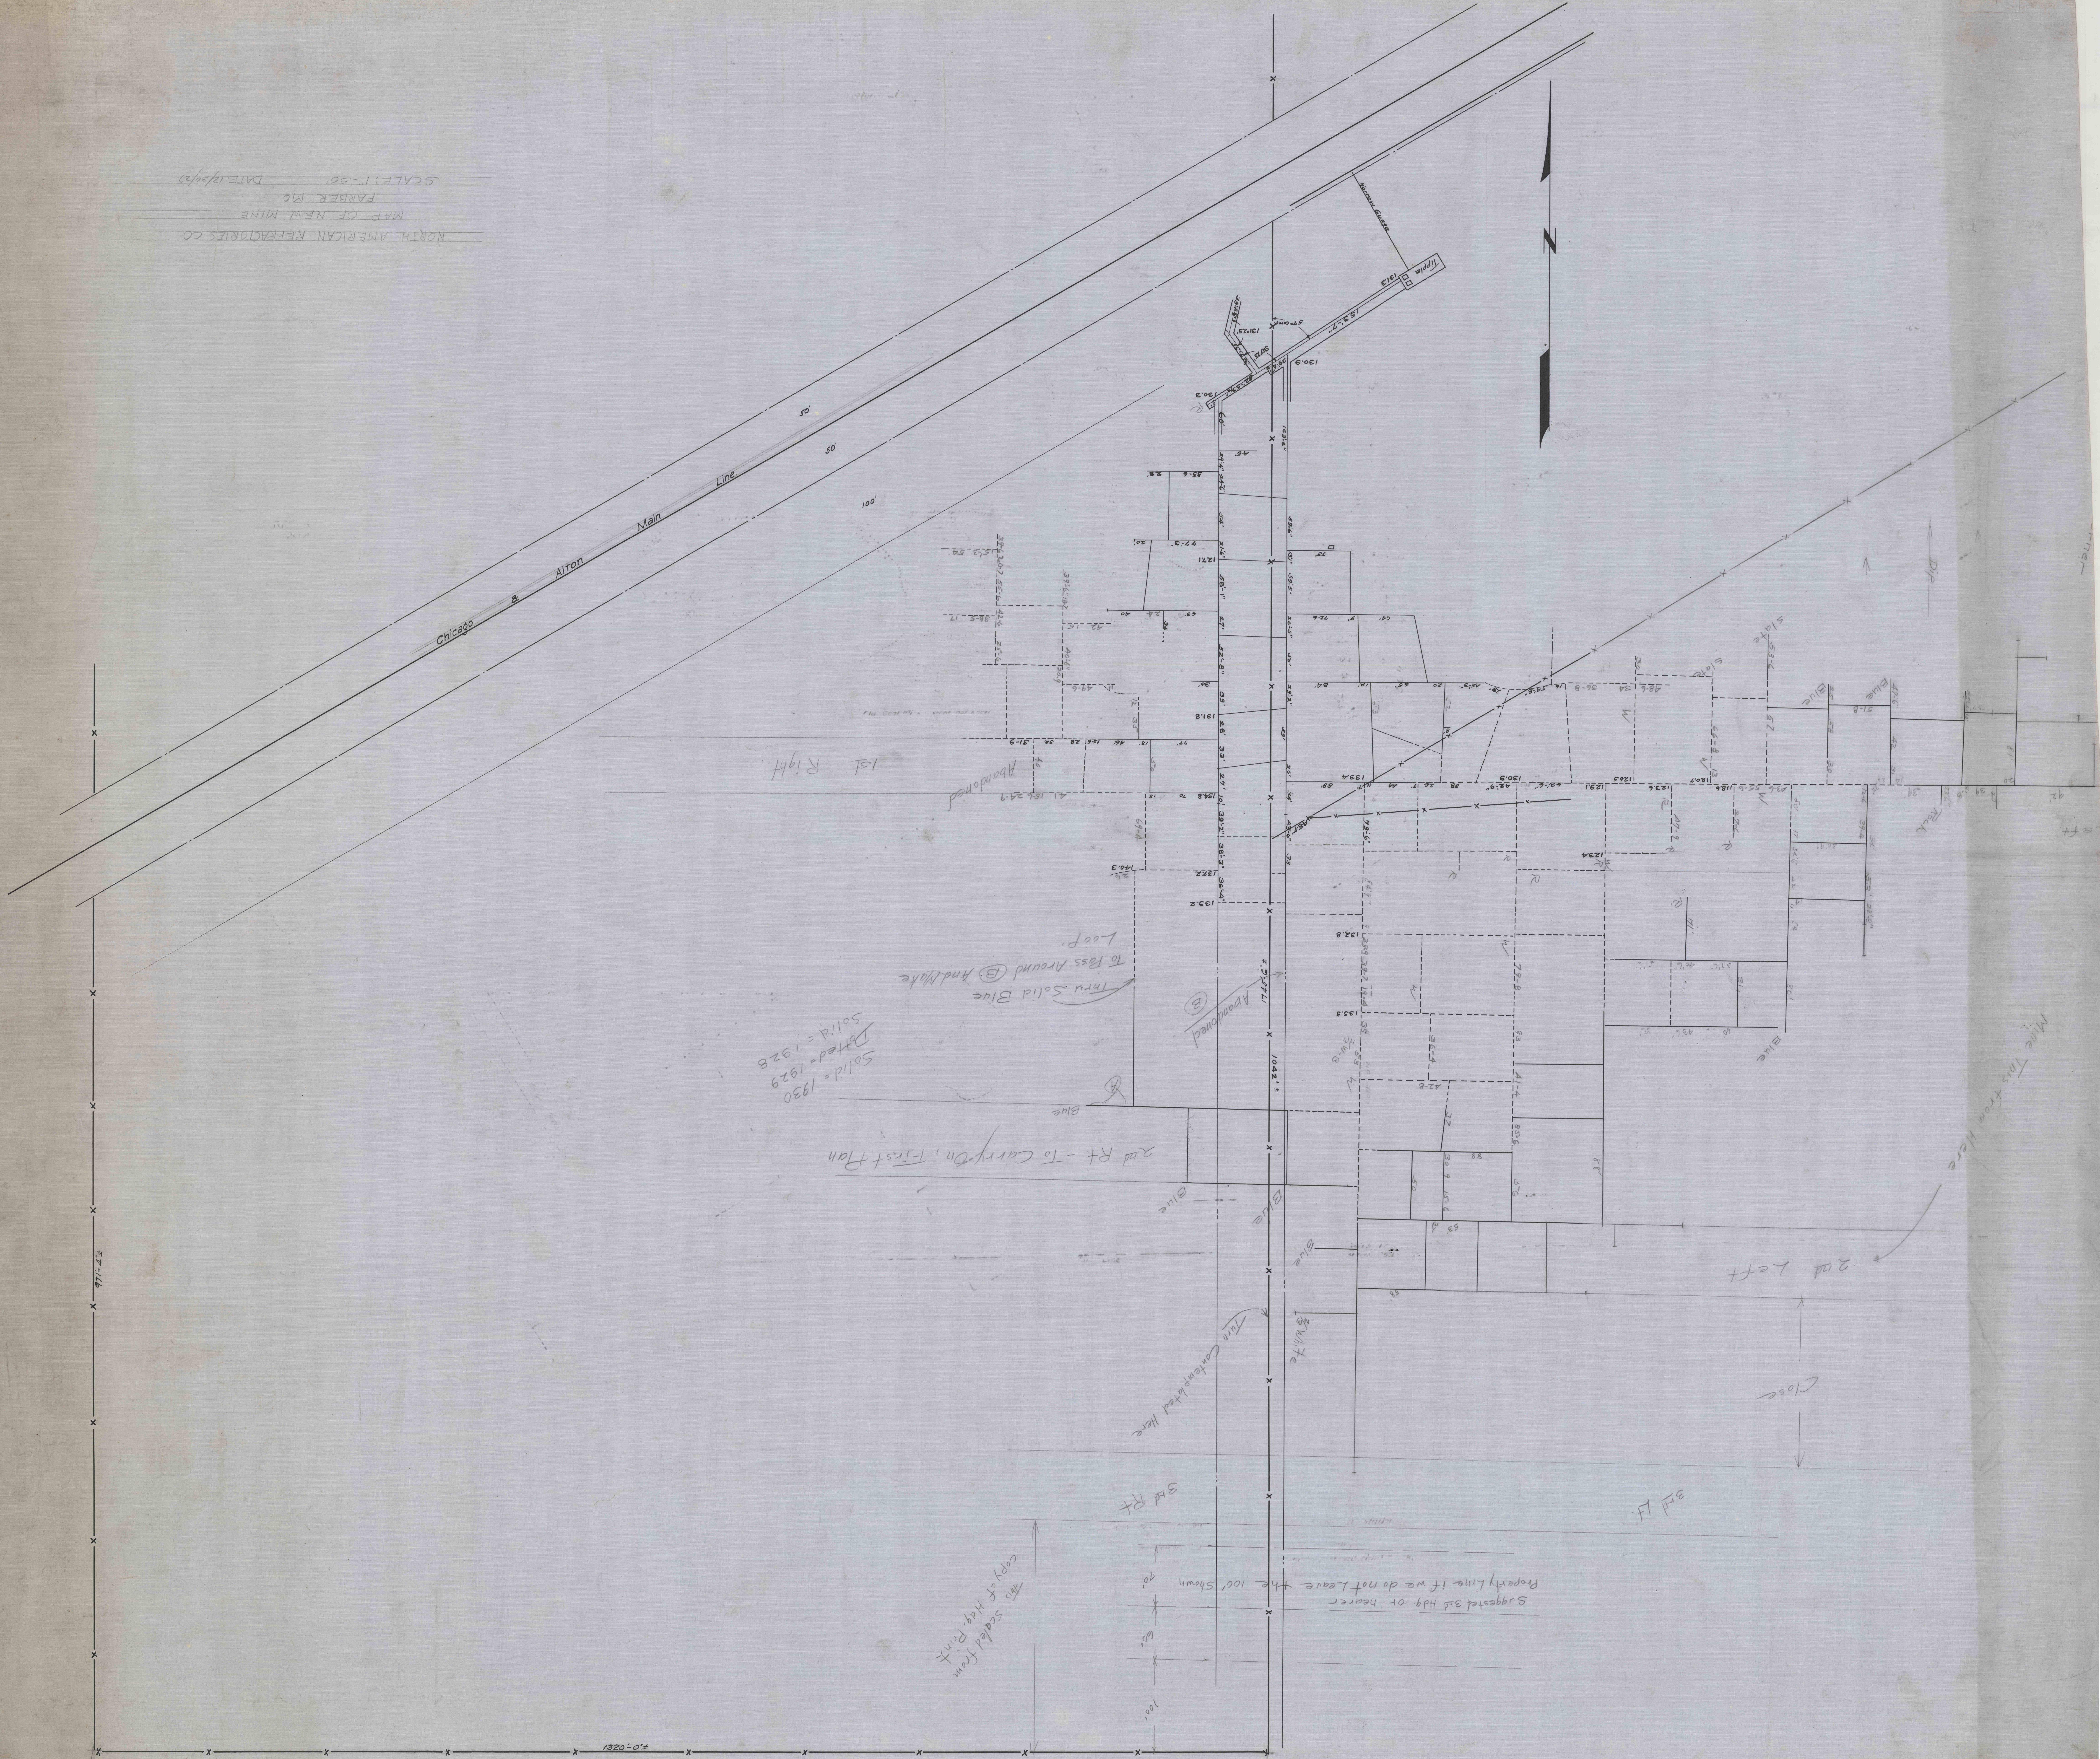

NORTH AMERICAN REFRIGERATORS CO
 MAP OF NEW MINE
 FARBER MO
 SCALE 1" = 50'
 DATE 11/19/30

Solid = 1930
 Dotted = 1929
 Solid = 1928

From Solid Blue
 To Pass Around (B) And Make
 Loop.

2nd RT - To Carry On, First Flah

2nd Left

Close

3rd Fl

3rd RT

Suggested 3rd Hdq or nearer
 Property line if we do not leave the 100' shown
 100'
 60'
 90'
 This scaled from
 copy of Map from

Mile this from here

has this map

7-11b

1920-04