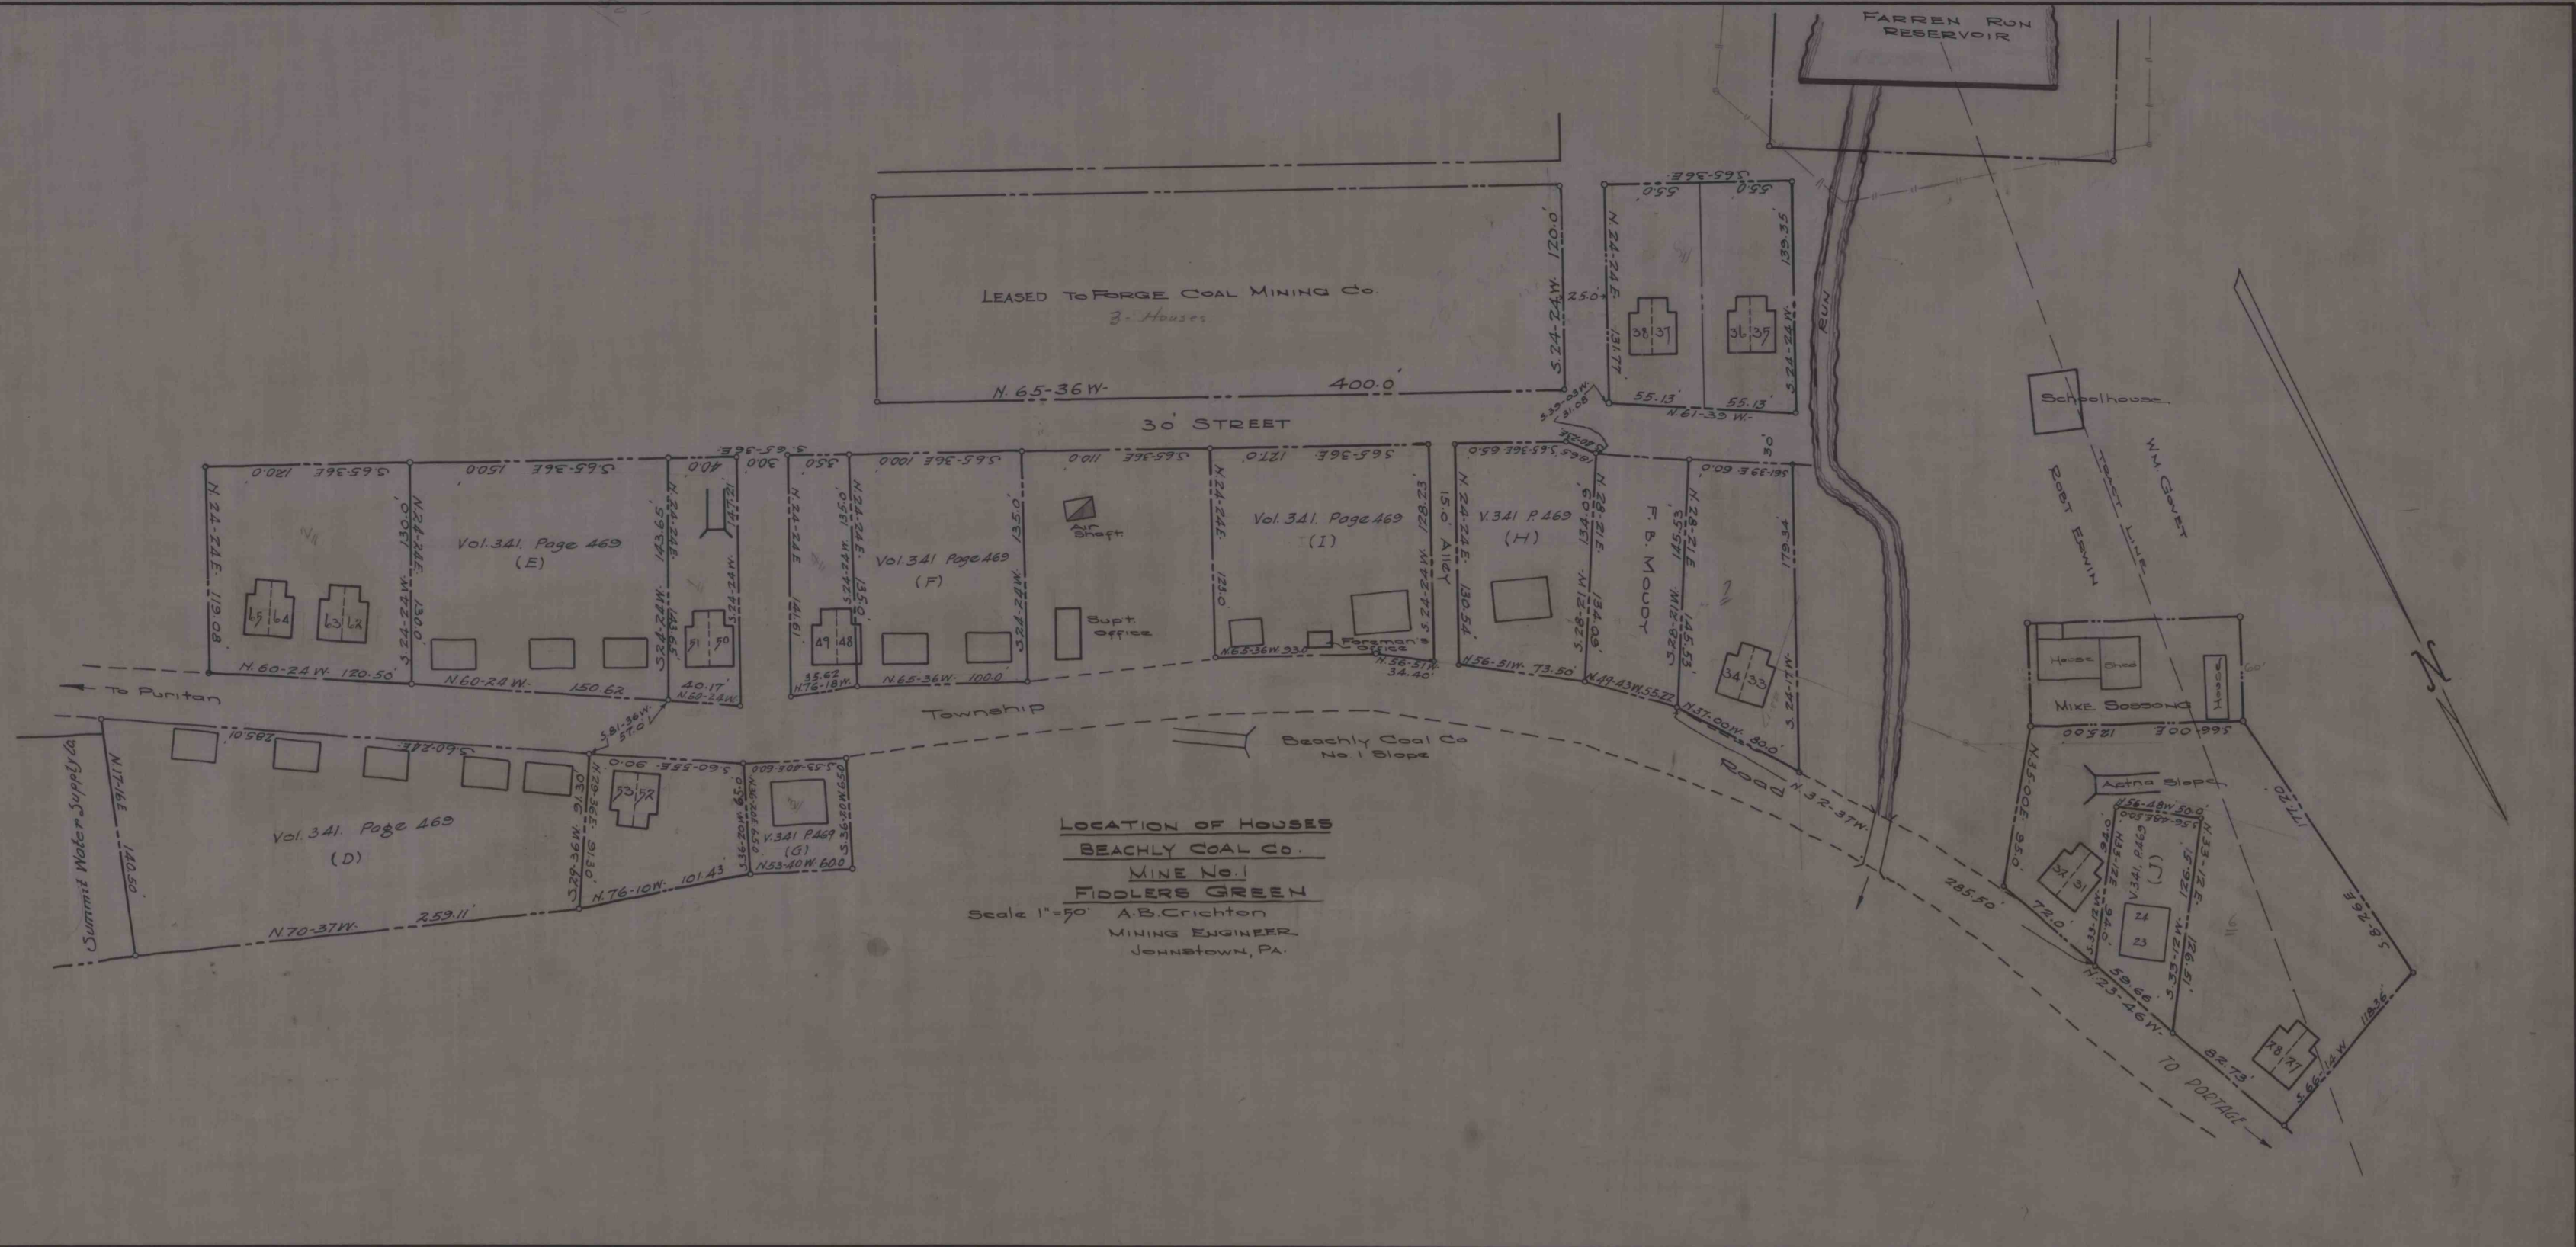

2

LOCATION OF HOUSES
 BEACHLY COAL CO.
 MINE NO. 1
 FIDDLERS GREEN
 Scale 1"=50'
 A.B. Crichton
 MINING ENGINEER
 Johnstown, Pa.

Beachly Coal Co.
 A.B. Crichton
 Mining Engineer
 1"=50'