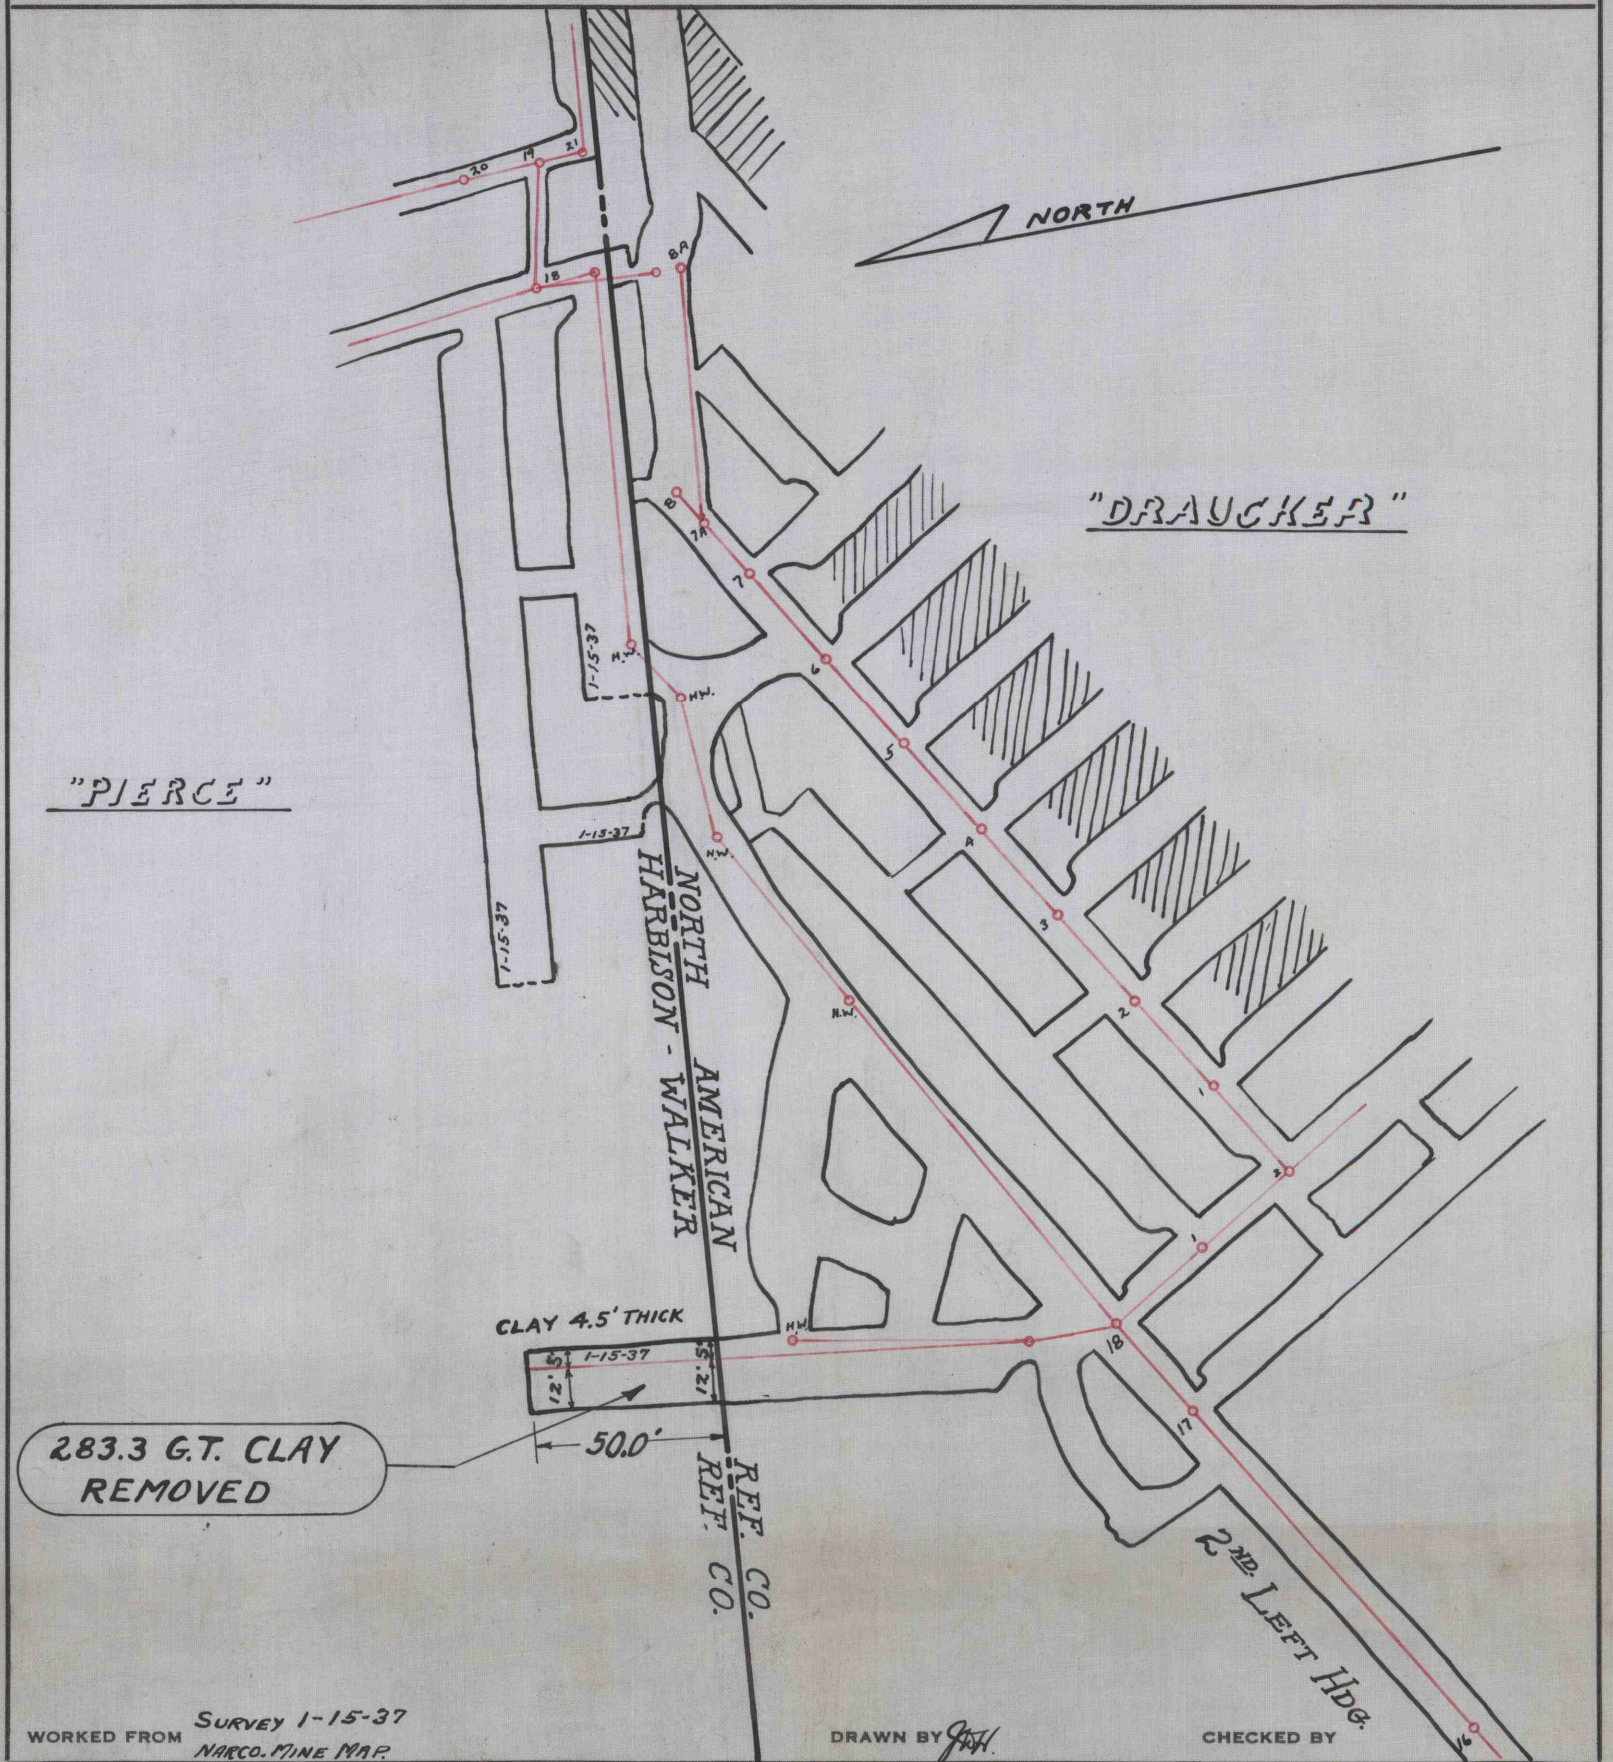

—MAP—

—ENCROACHMENT OF NARCO ON HARBISON-WALKER—
FROM THE DRAUCKER MINE — UNION TWP. — CLFD. CO. — PA.

REFERENCE DATA

GEO. S. GOOD FIRE BRICK CO.

CURWENSVILLE, CLEARFIELD COUNTY, PA.

ENGINEERING DEPARTMENT

ENV. No.

SHEET No.

51-2-14

SCALE 1 inch = 50 Ft.

DATE JAN. 18, 1937

WORKED FROM SURVEY 1-15-37
NARCO. MINE MAP.

DRAWN BY [Signature]

CHECKED BY