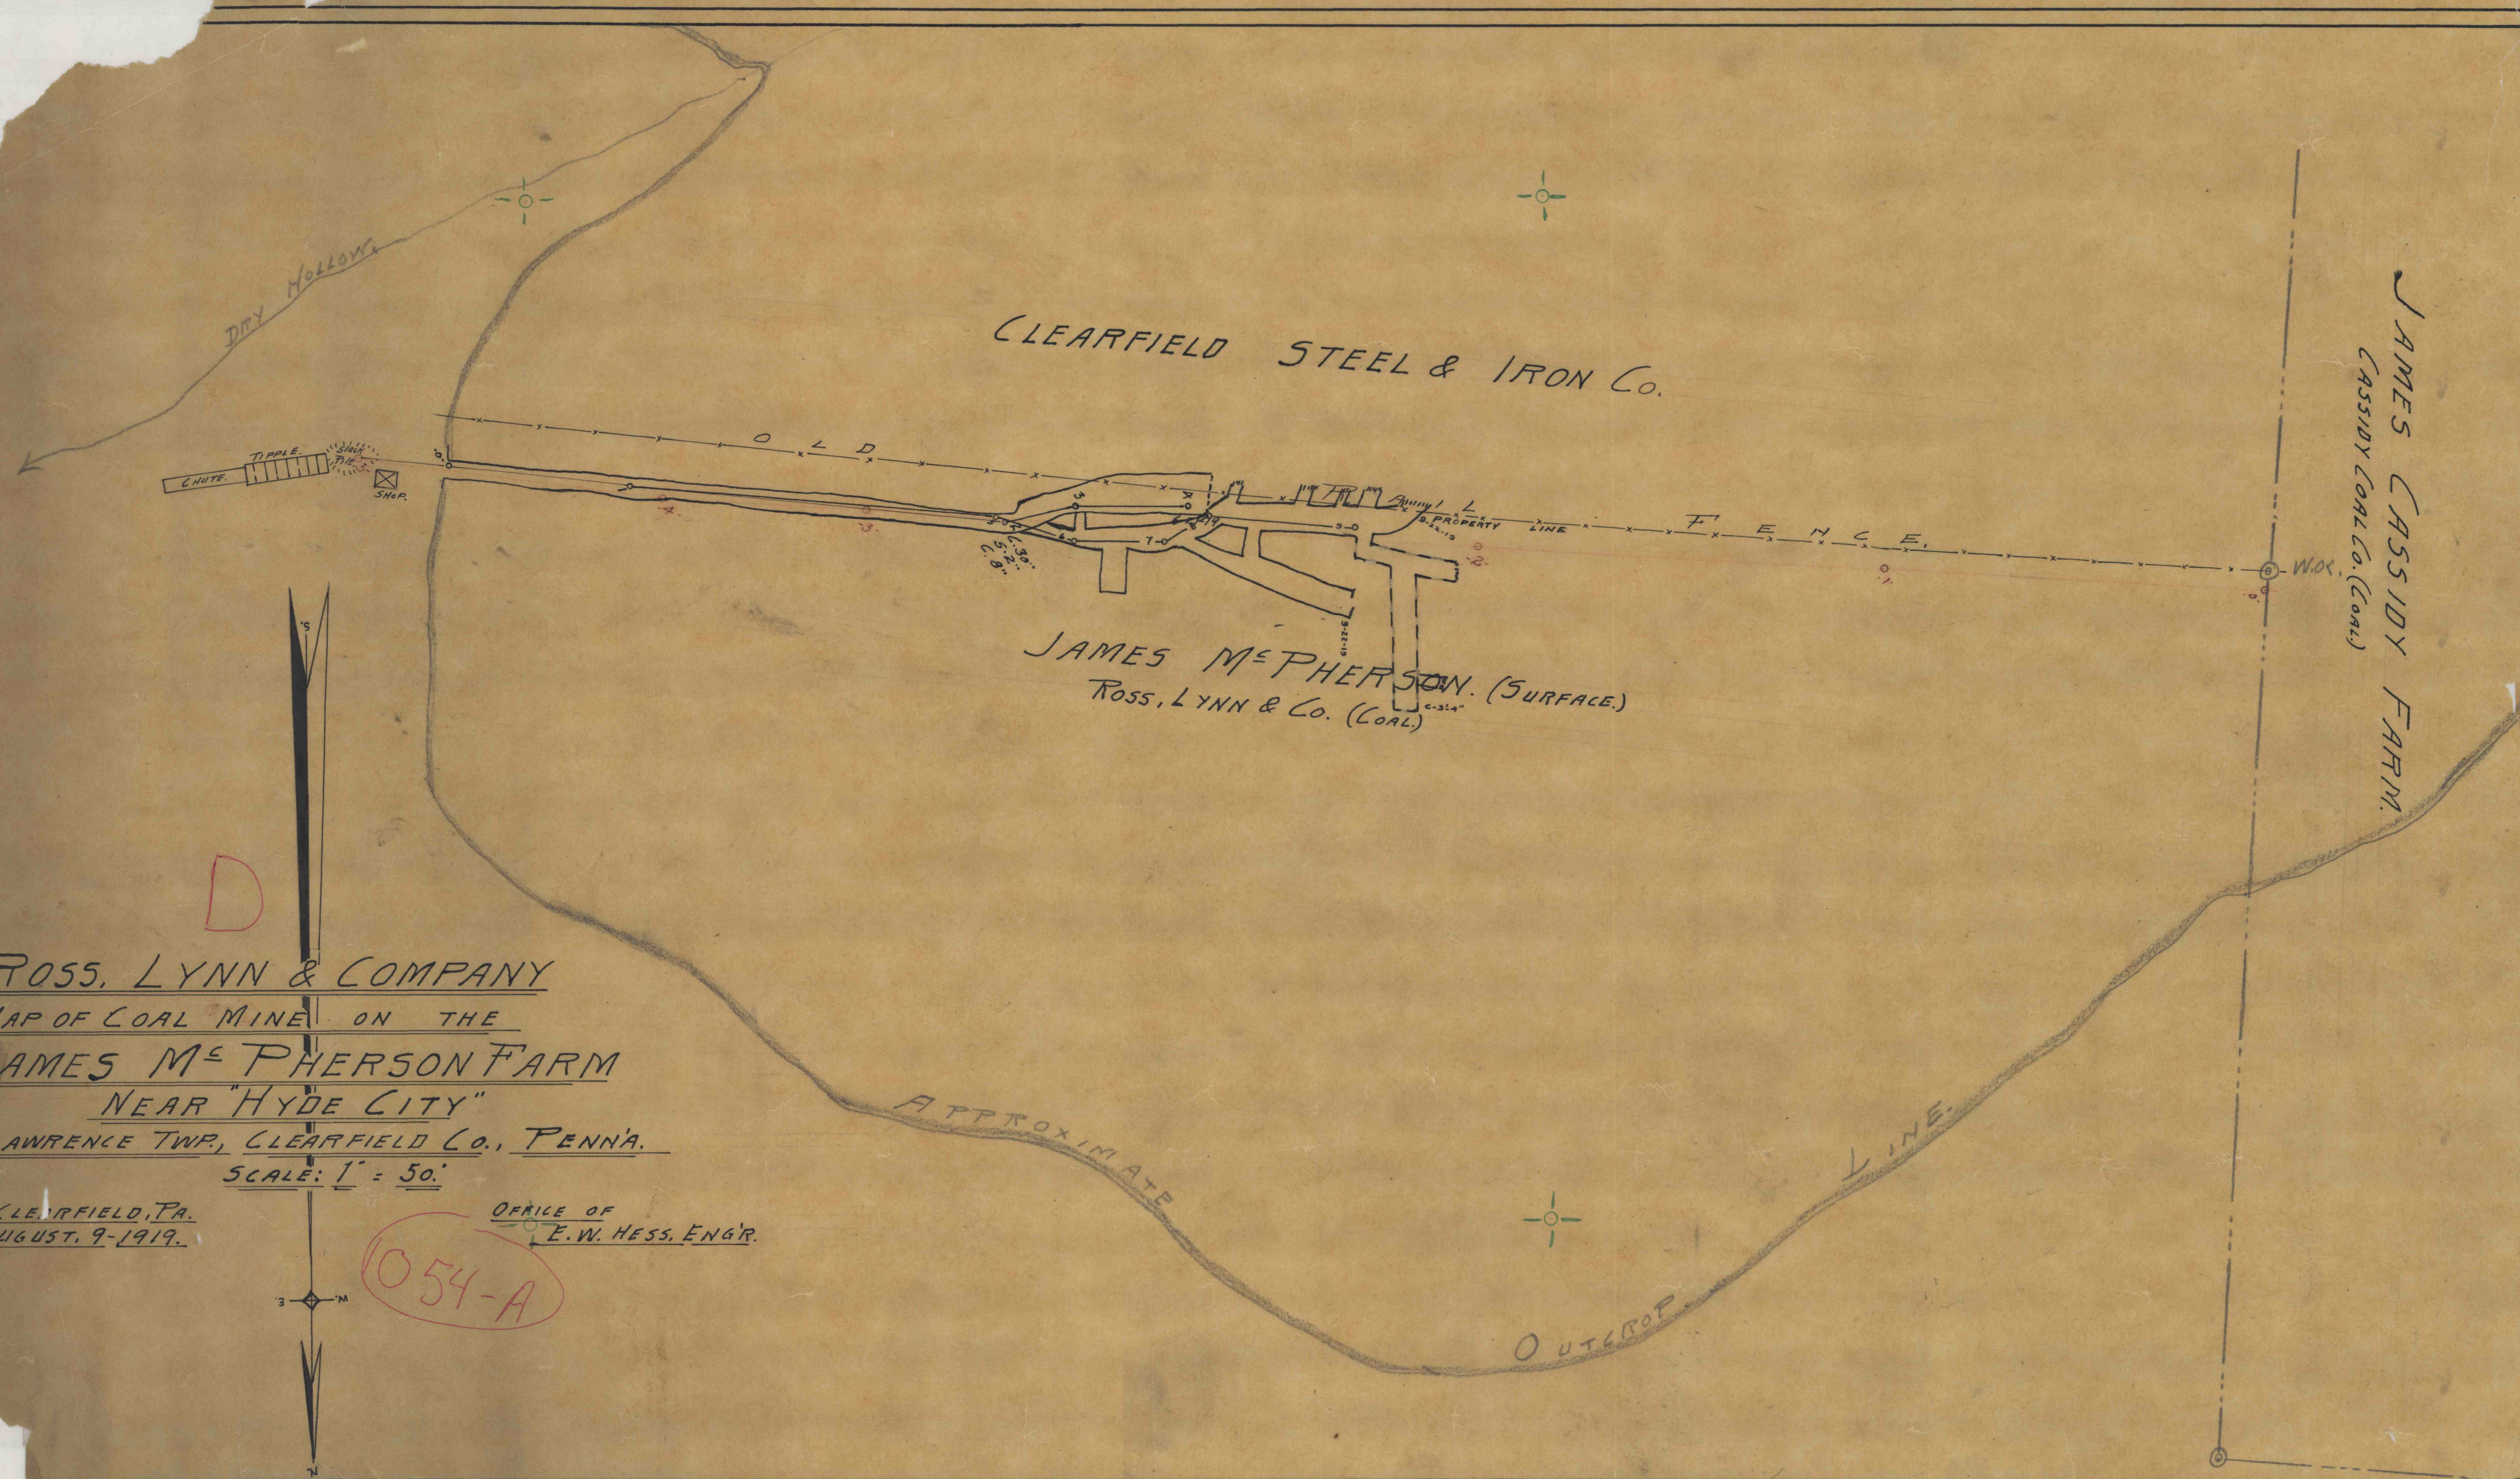

3334
1054-A

ROSS, LYNN & COMPANY
 MAP OF COAL MINE ON THE
 JAMES McPHERSON FARM
 NEAR "HYDE CITY"
 LAWRENCE TWP., CLEARFIELD CO., PENNA.
 SCALE: 1" = 50'

CLEARFIELD, PA.
 AUGUST, 9-1919.

OFFICE OF
 E.W. HESS, ENGR.

1054-A

M. BAILEY EST.

3334
1054-A