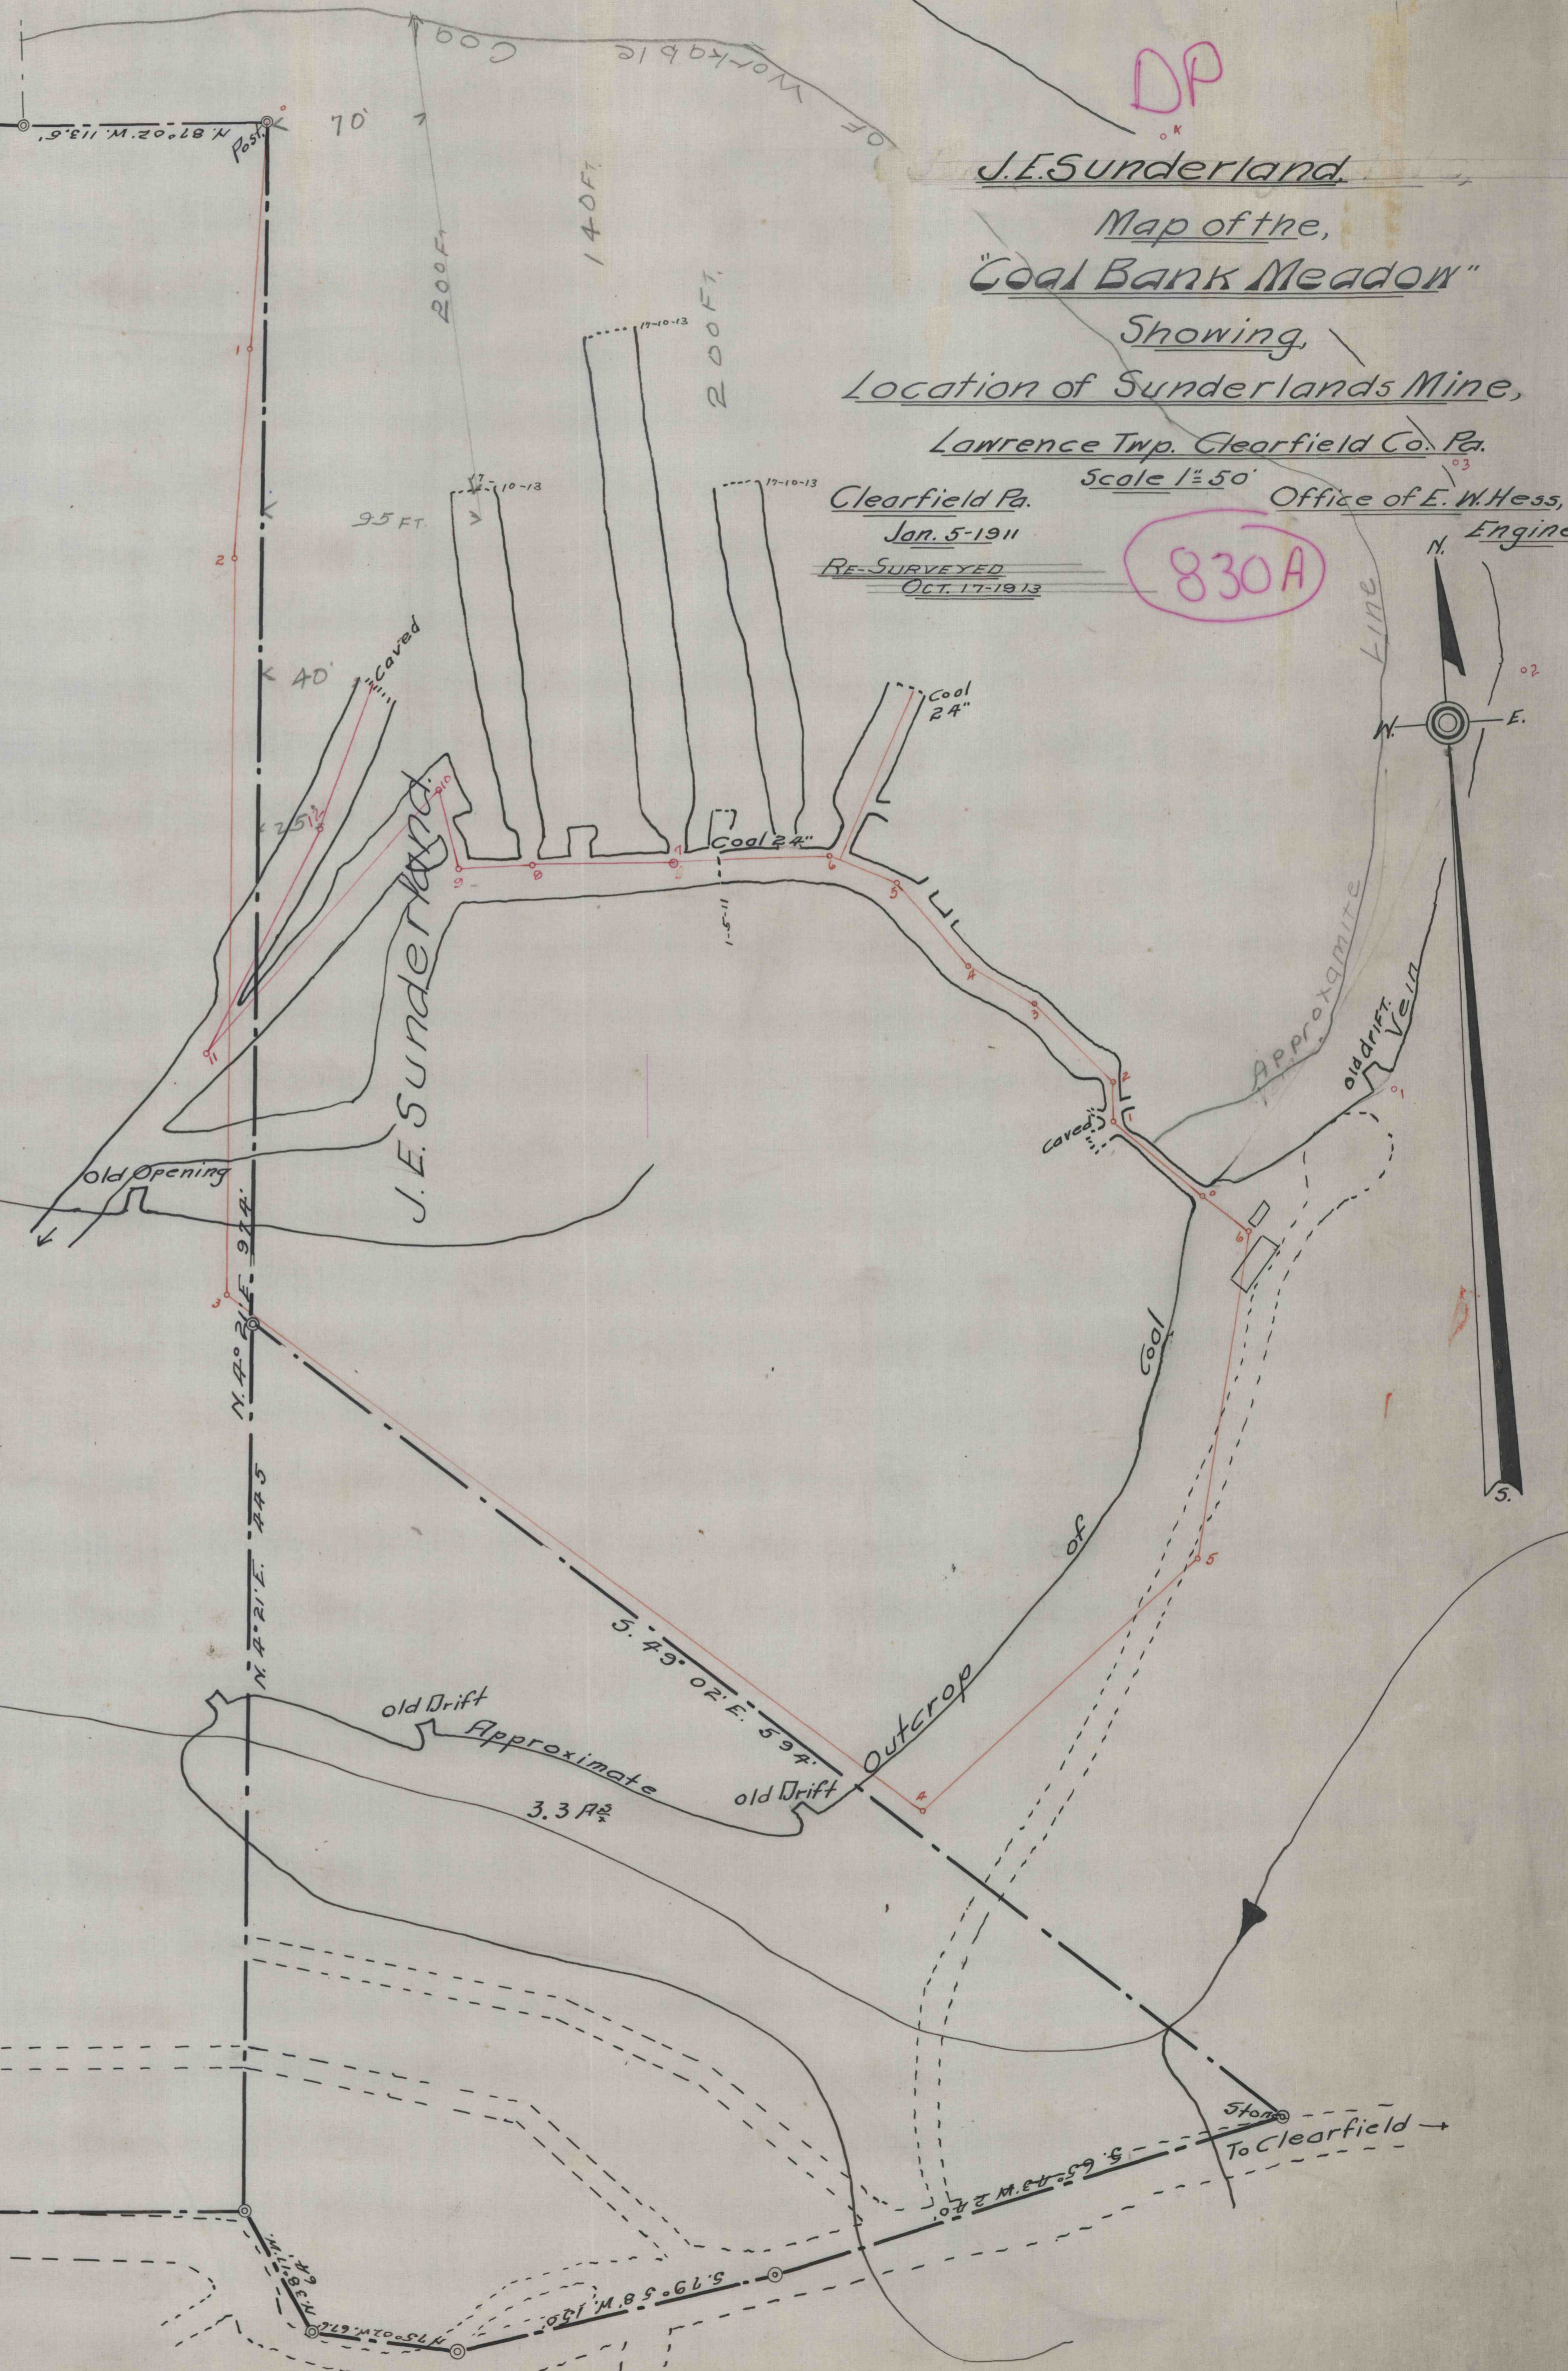

830A

3099

Samuel Shanks

J.E. Sunderland
Map of the
"Coal Bank Meadow"

Showing
Location of Sunderlands Mine,
Lawrence Twp. Clearfield Co. Pa.

Clearfield Pa. Office of E. W. Hess,
Jan. 5-1911
RE-SURVEYED
OCT. 17-1913
Scale 1"=50'
Engineer

830A

John Thompson

Leavy Estate

19.5 A²

Probable Outcrop

Robert Cowen

Stop
To Clearfield

3098