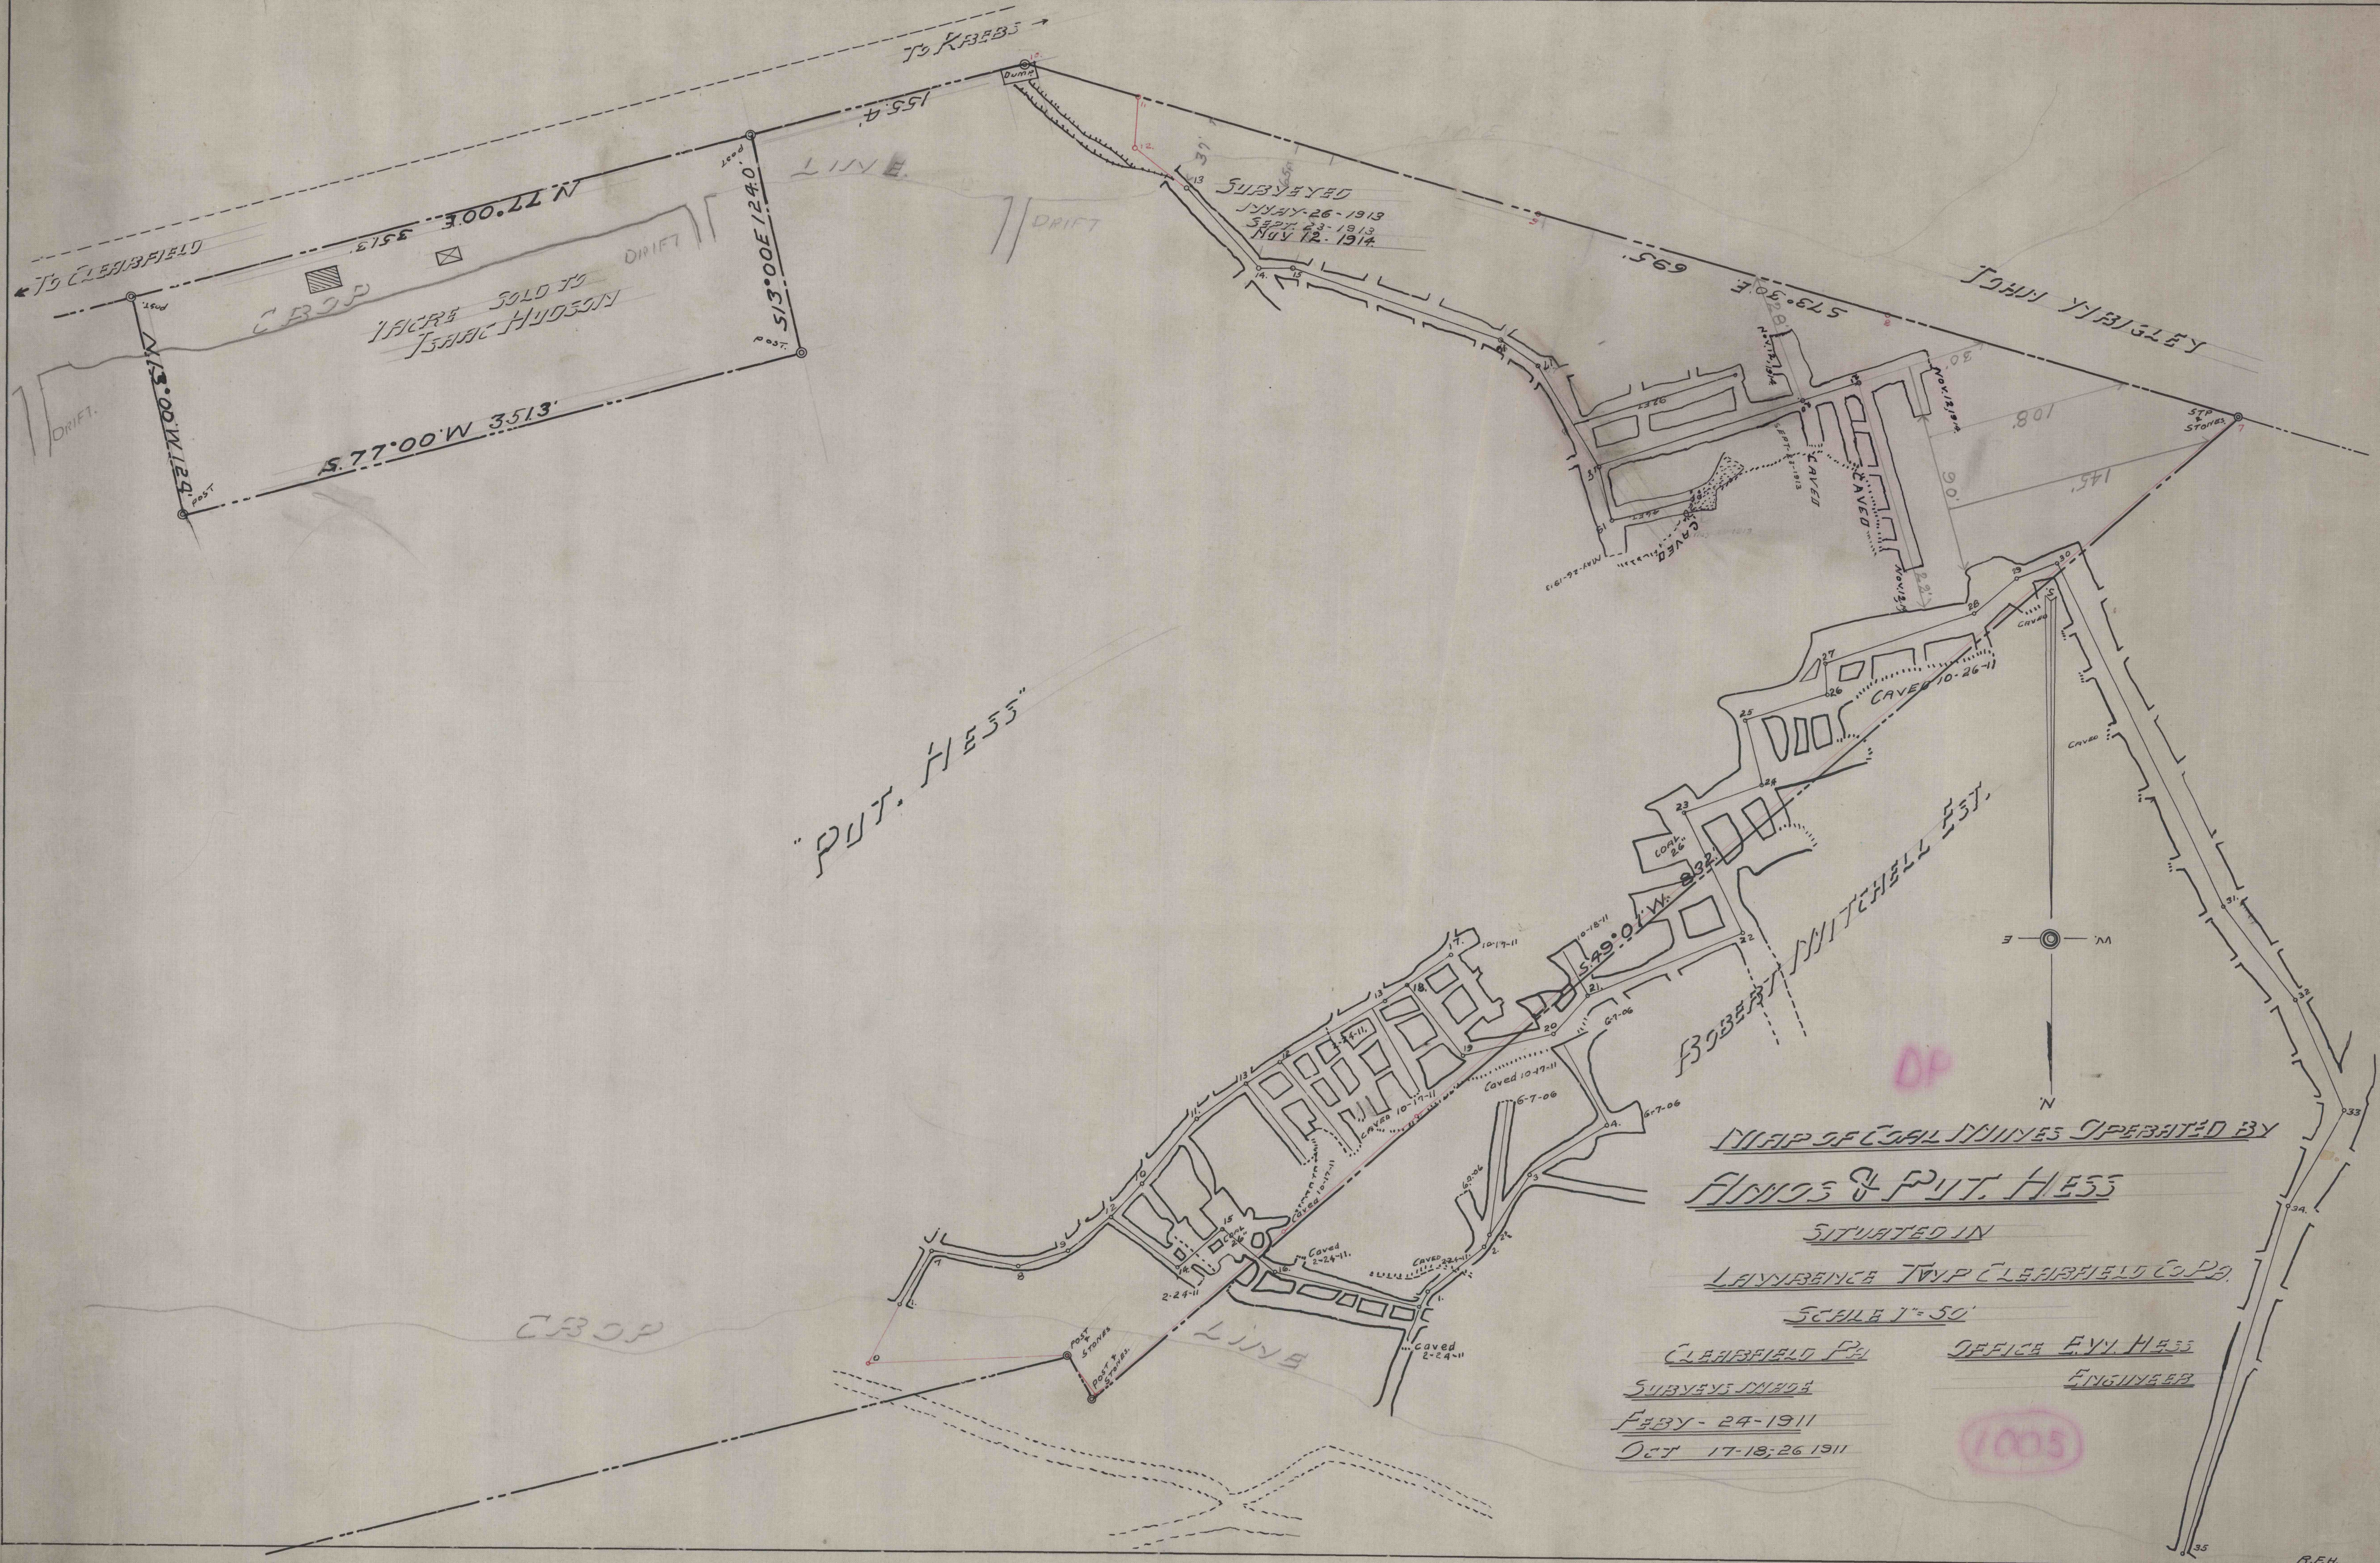

2832

1 ACRE SOLD TO
ISAAC HUDSON

SUBVEYED
JULY 26 - 1913
SEPT. 23 - 1913
NOV. 12 - 1914

PUT. HESS

MAP OF COAL MINES OPERATED BY
FINN & PUT. HESS

SITUATED IN
LAWRENCE TWP CLEARFIELD CO. PA.

SCALE 1" = 50'

CLEARFIELD PA. OFFICE E.V. HESS
SURVEYOR ENGINEER

FEBY - 24 - 1911

OCT 17-18; 26 1911

1005

2833