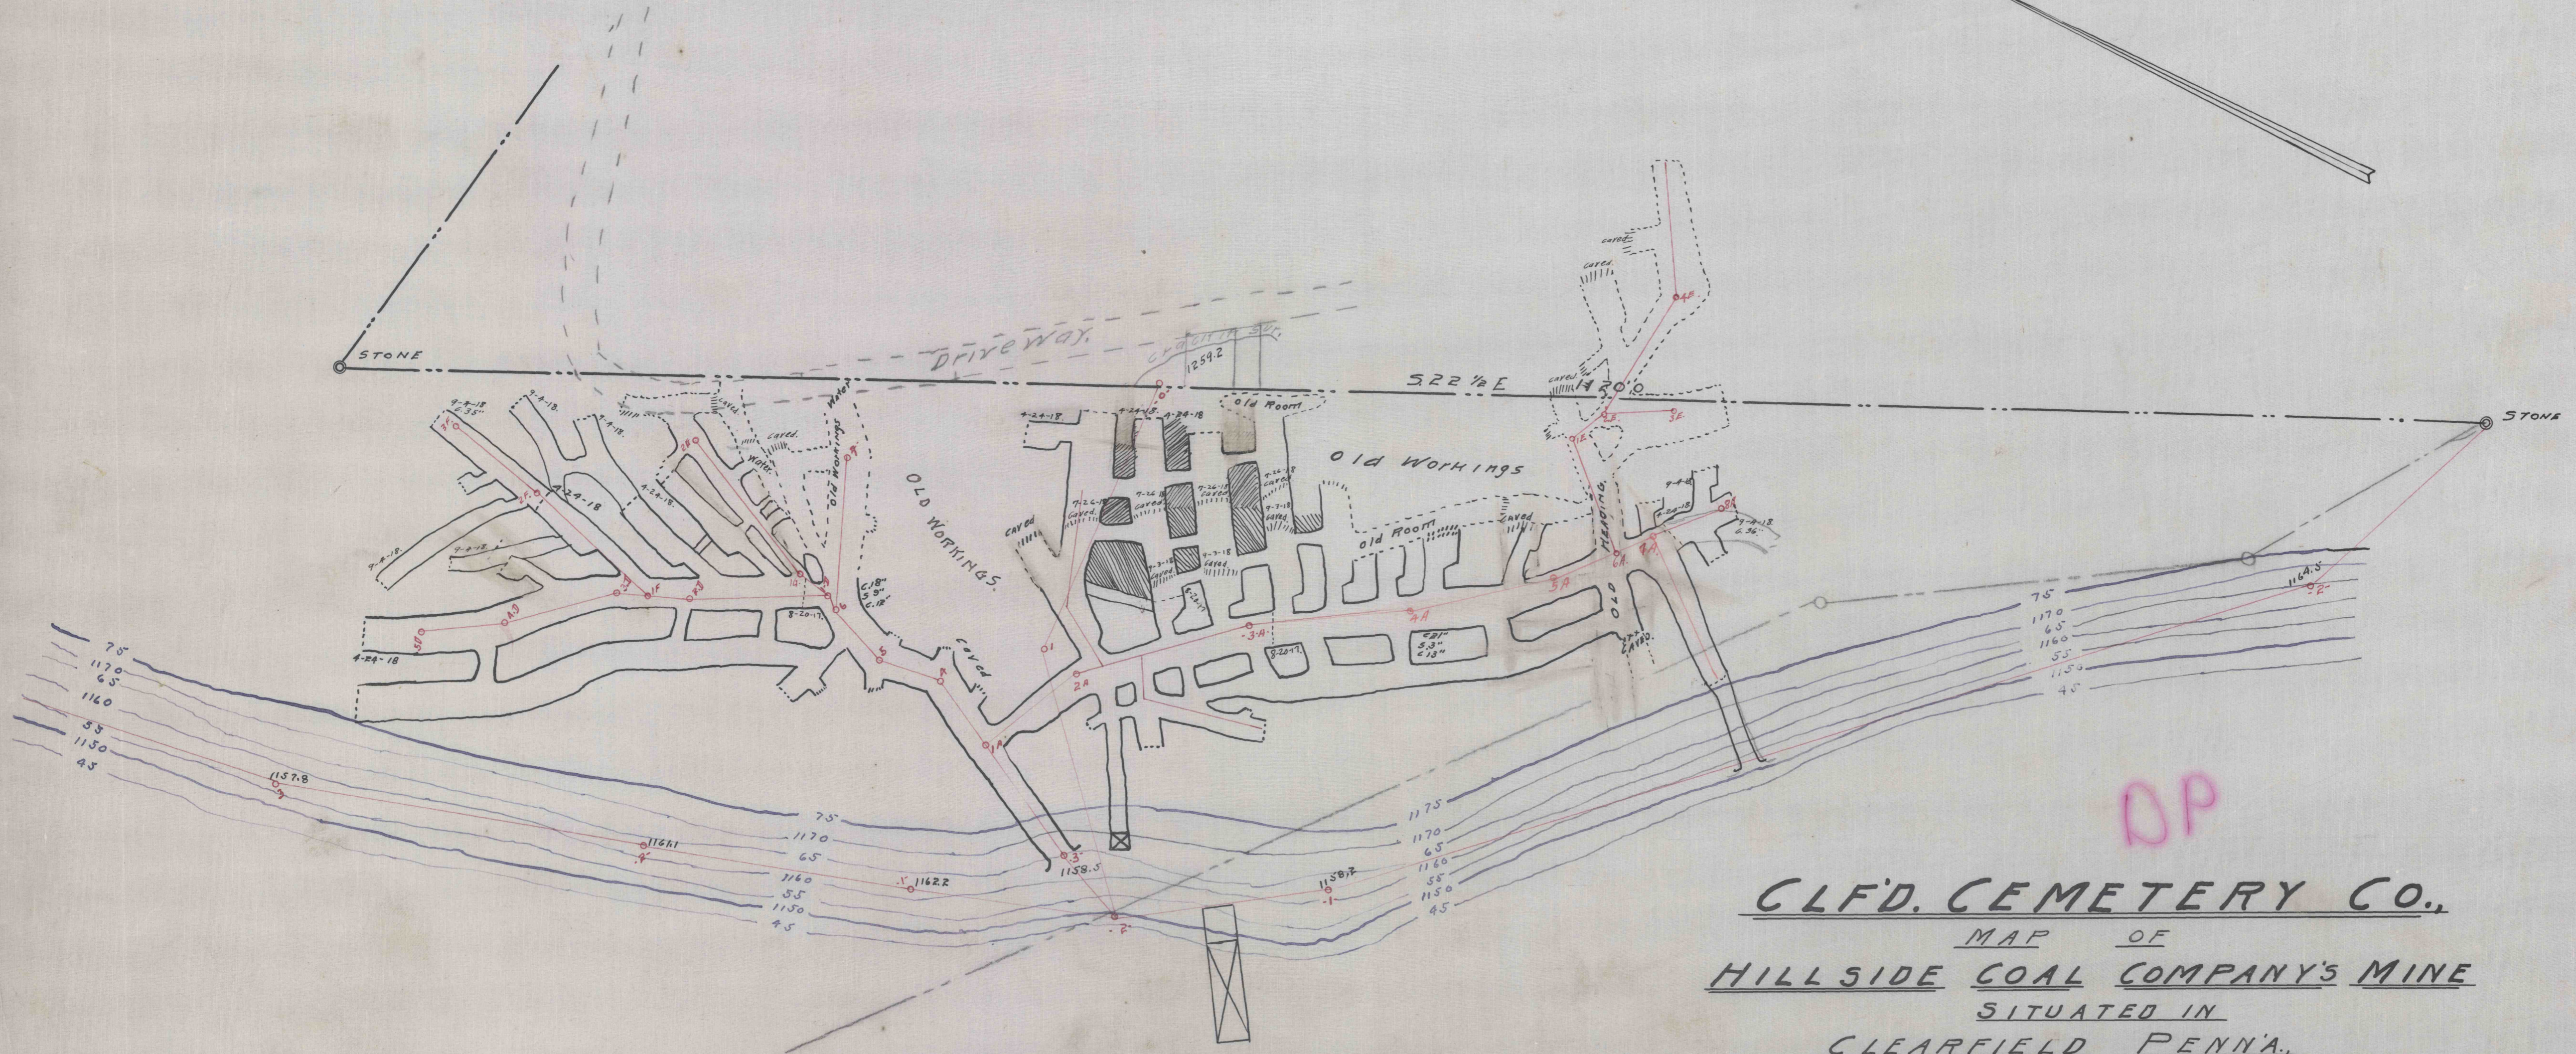

NEW CEMETERY.

DP

CLFD. CEMETERY CO.,
 MAP OF
HILLSIDE COAL COMPANY'S MINE
 SITUATED IN
CLEARFIELD PENNA.
 SCALE: 1" = 50'

CLEARFIELD, PA.
 JULY 26, 1918.

OFFICE OF
 E. W. HESS, ENGR.

SURVEYED	AUGUST	20	1917.
RE-SURVEYED	APRIL	24	1918.
INSPECTED	JULY	26	1918.
"	AUGUST	5	1918.
"	SEPT.	3	1918.
RE-SURVEYED	SEPT.	4	1918.