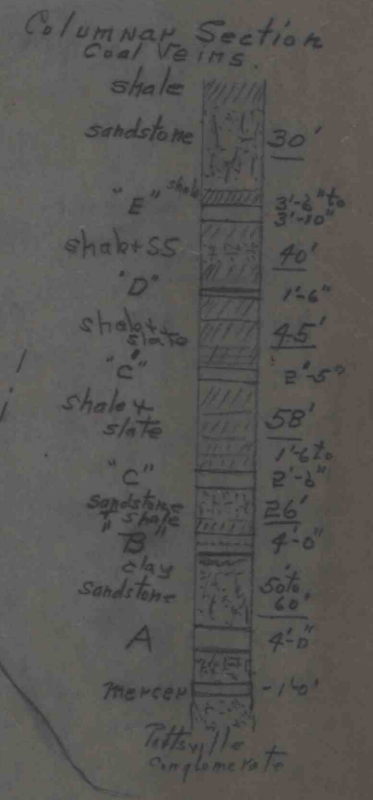

1122

To Karthaus 19 miles

DO

MAP OF THE SHILOH LANDS
BRADFORD TWP. CLEARFIELD CO.

Robby D.E. Smith
SCALE 1" = 500'

Reproduced from Files of E.W. Hess.

Formerly:-
Reading Clearfield Coal Co.
and or
Turnwall Coal Corp.
Lands

969-B

Deed Book 340 Page 454 - 1-7-42

1755