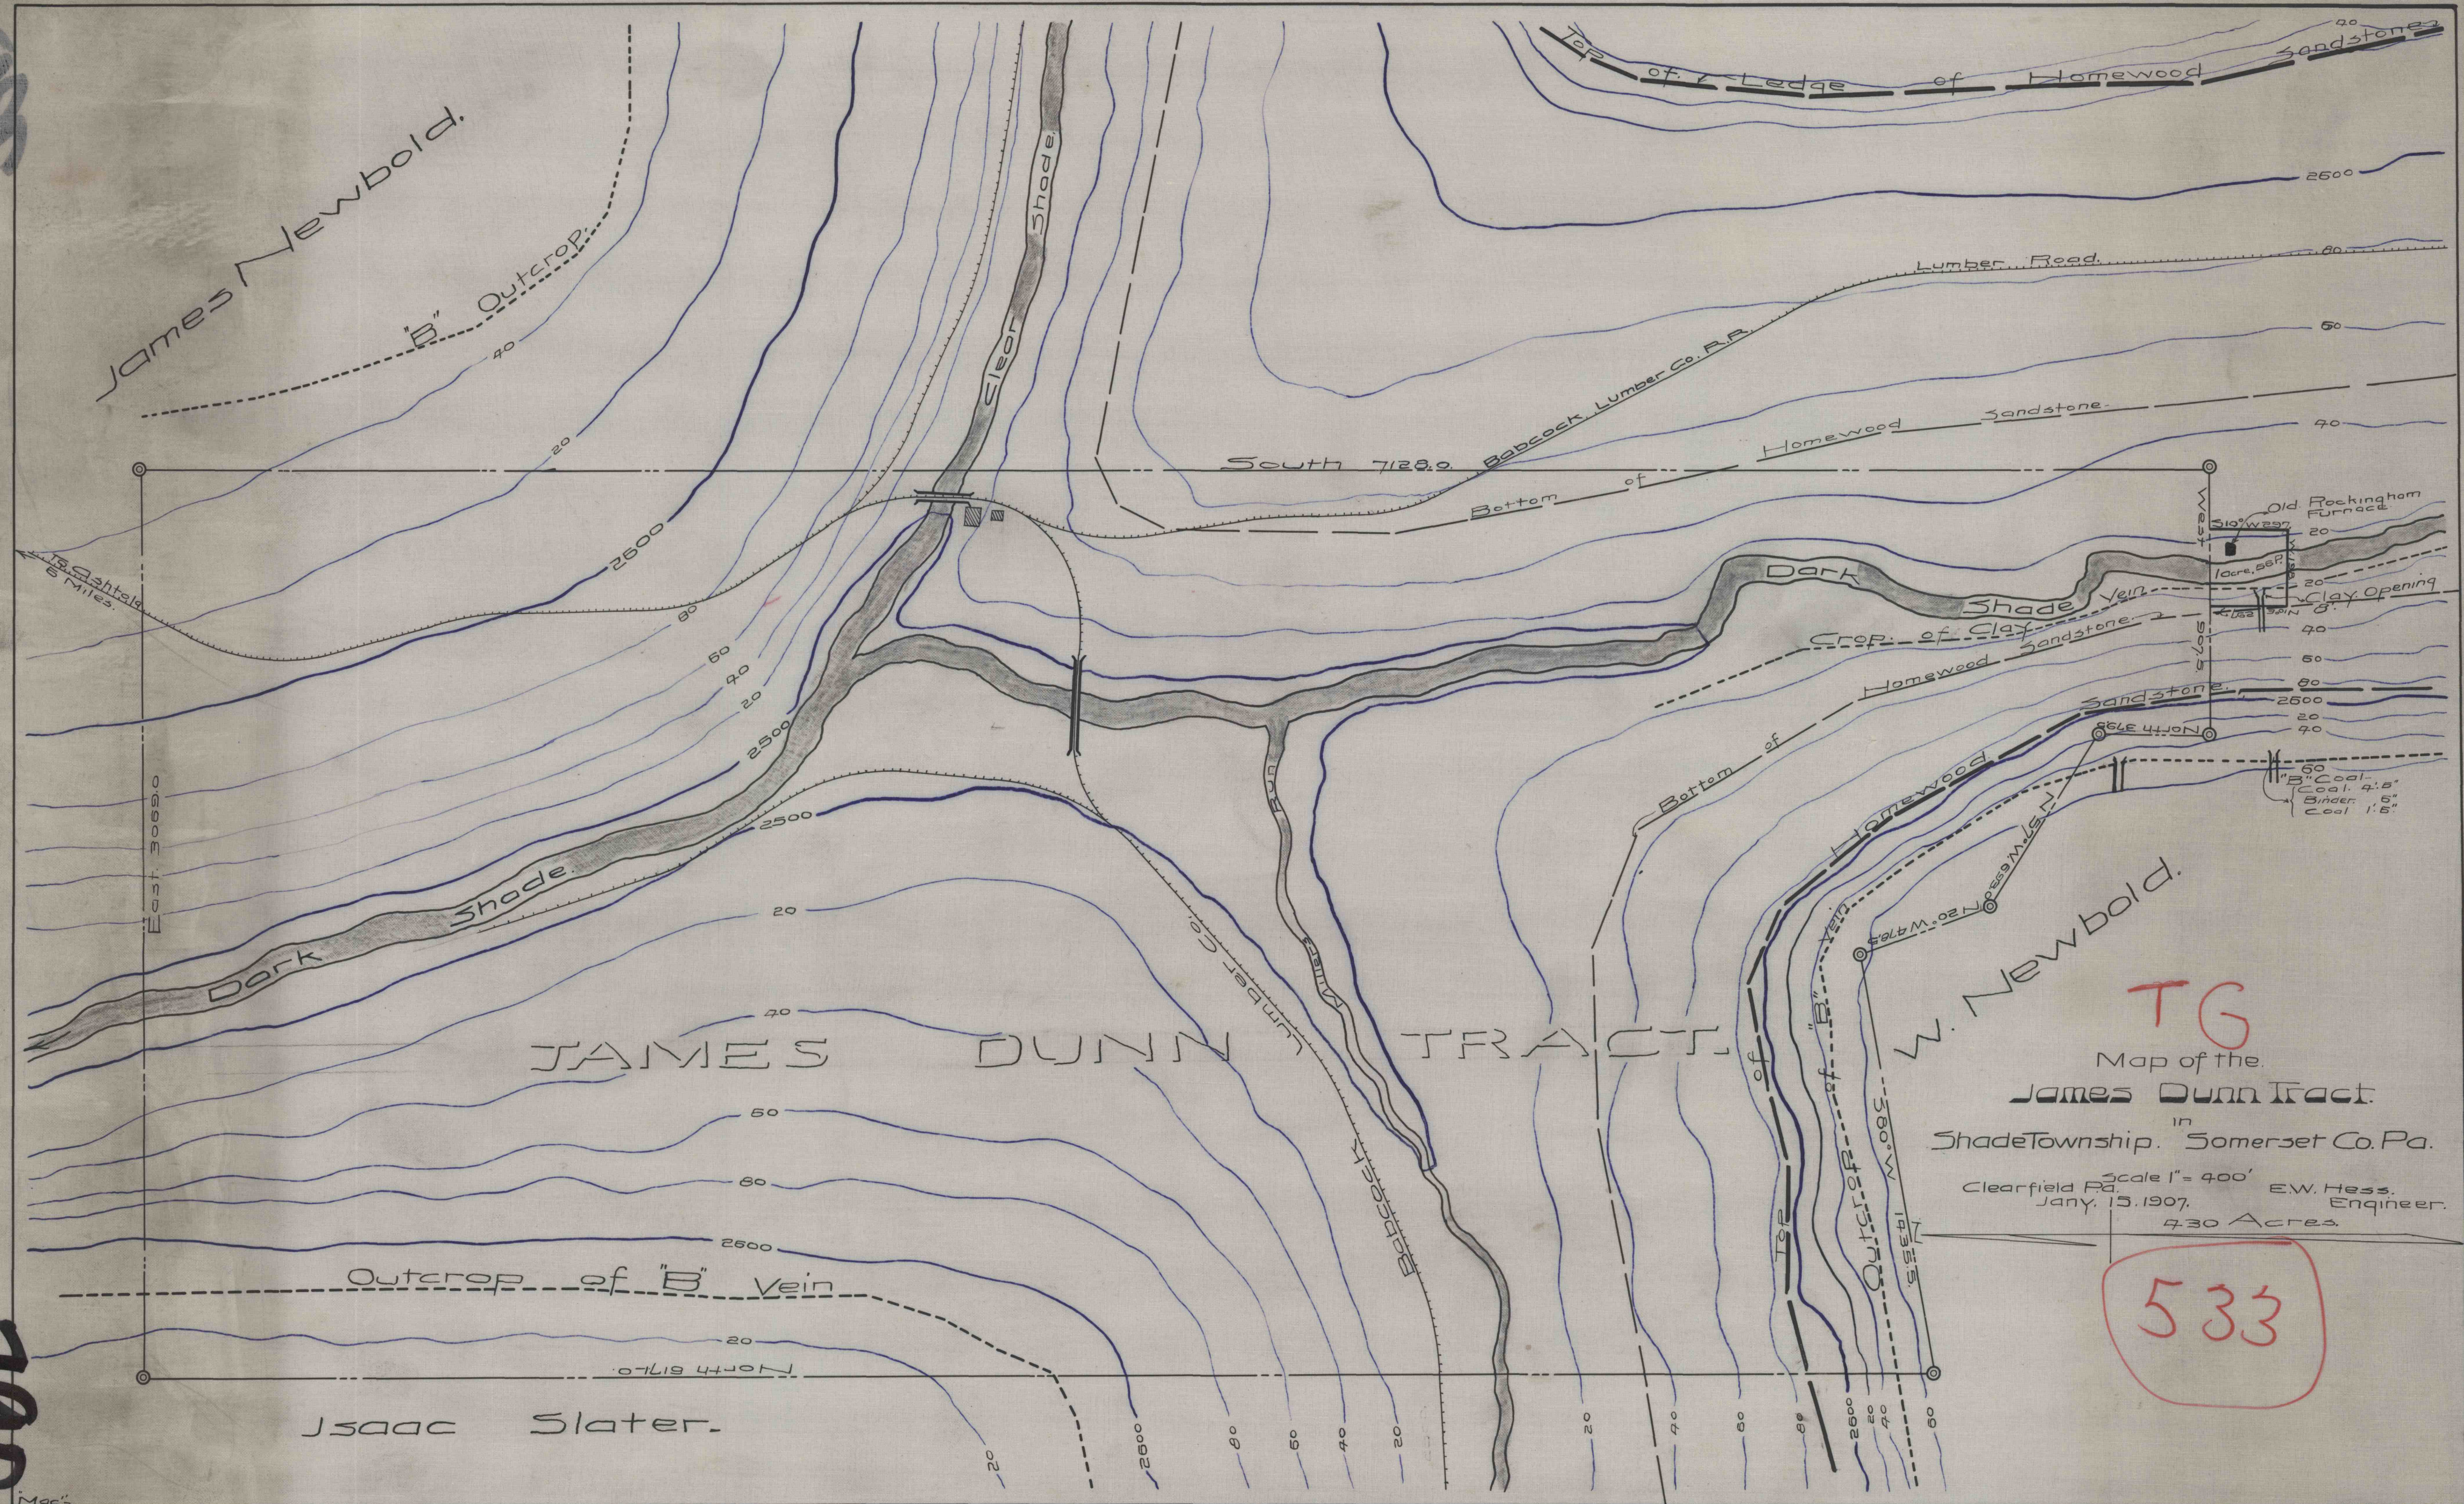

99

**TG**  
 Map of the  
**James Dunn Tract**  
 in  
 Shade Township, Somerset Co. Pa.  
 Scale 1" = 400'  
 Clearfield Pa. EW. Hess,  
 Jan. 15, 1907. Engineer.  
 430 Acres.

533

190

99