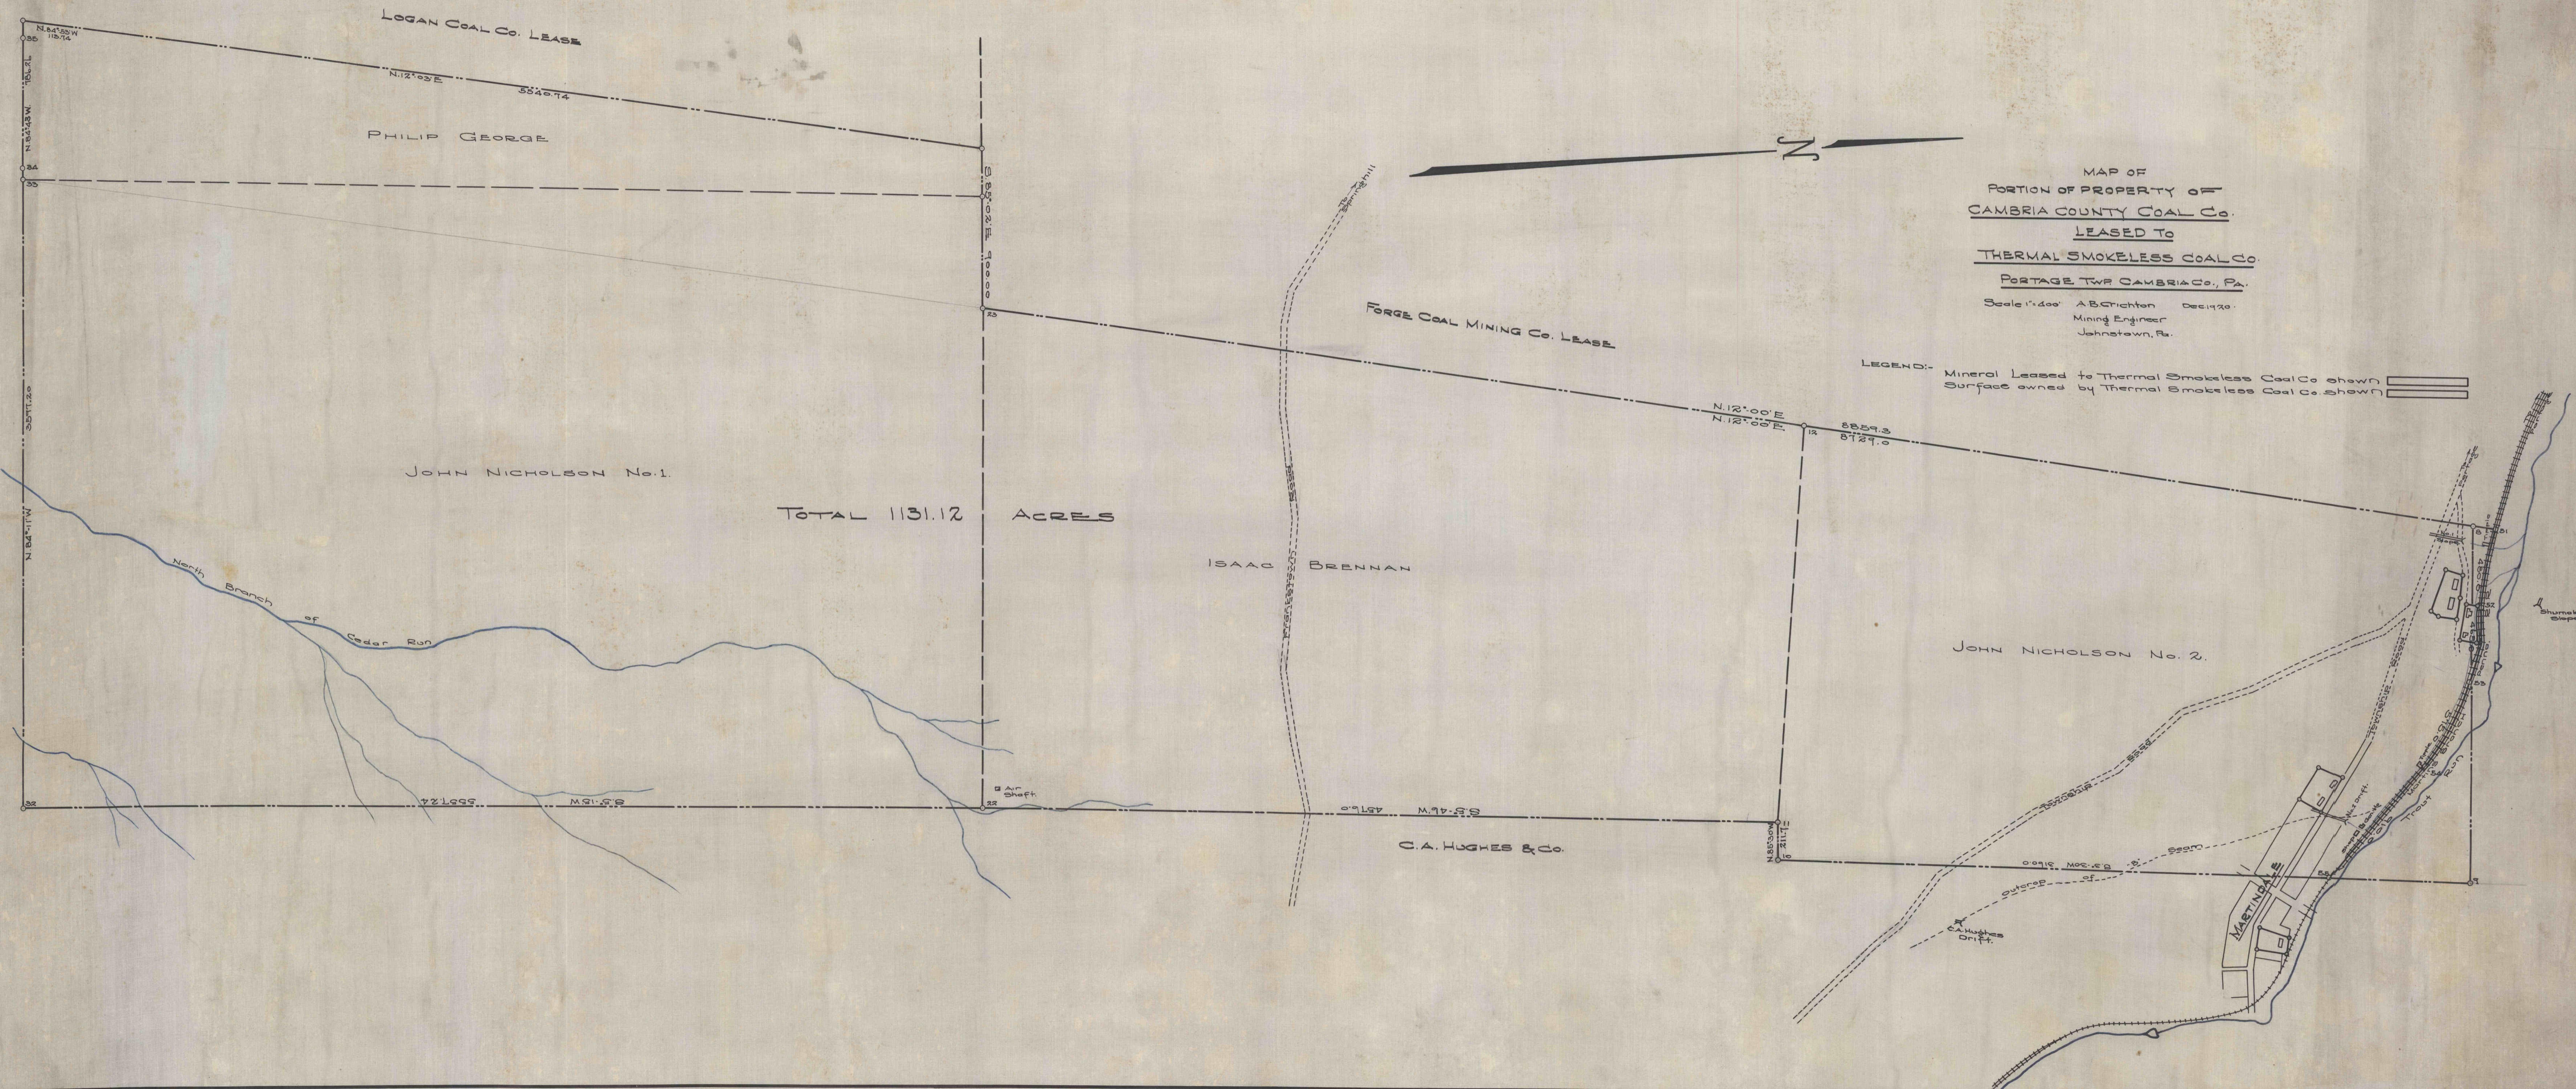

MAP OF
 PORTION OF PROPERTY OF
CAMBRIA COUNTY COAL CO.
 LEASED TO
THERMAL SMOKELESS COAL CO.
PORTAGE TWP CAMBRIA CO., PA.
 Scale 1"=400' A.B. Richter Dec 1920
 Mining Engineer
 Johnstown, Pa.

LEGEND:- Mineral Leased to Thermal Smokeless Coal Co shown 
 Surface owned by Thermal Smokeless Coal Co. shown 

TOTAL 1131.12 ACRES

Johnstown
 Cambria County
 Coal Co.
 Dec 12-1920