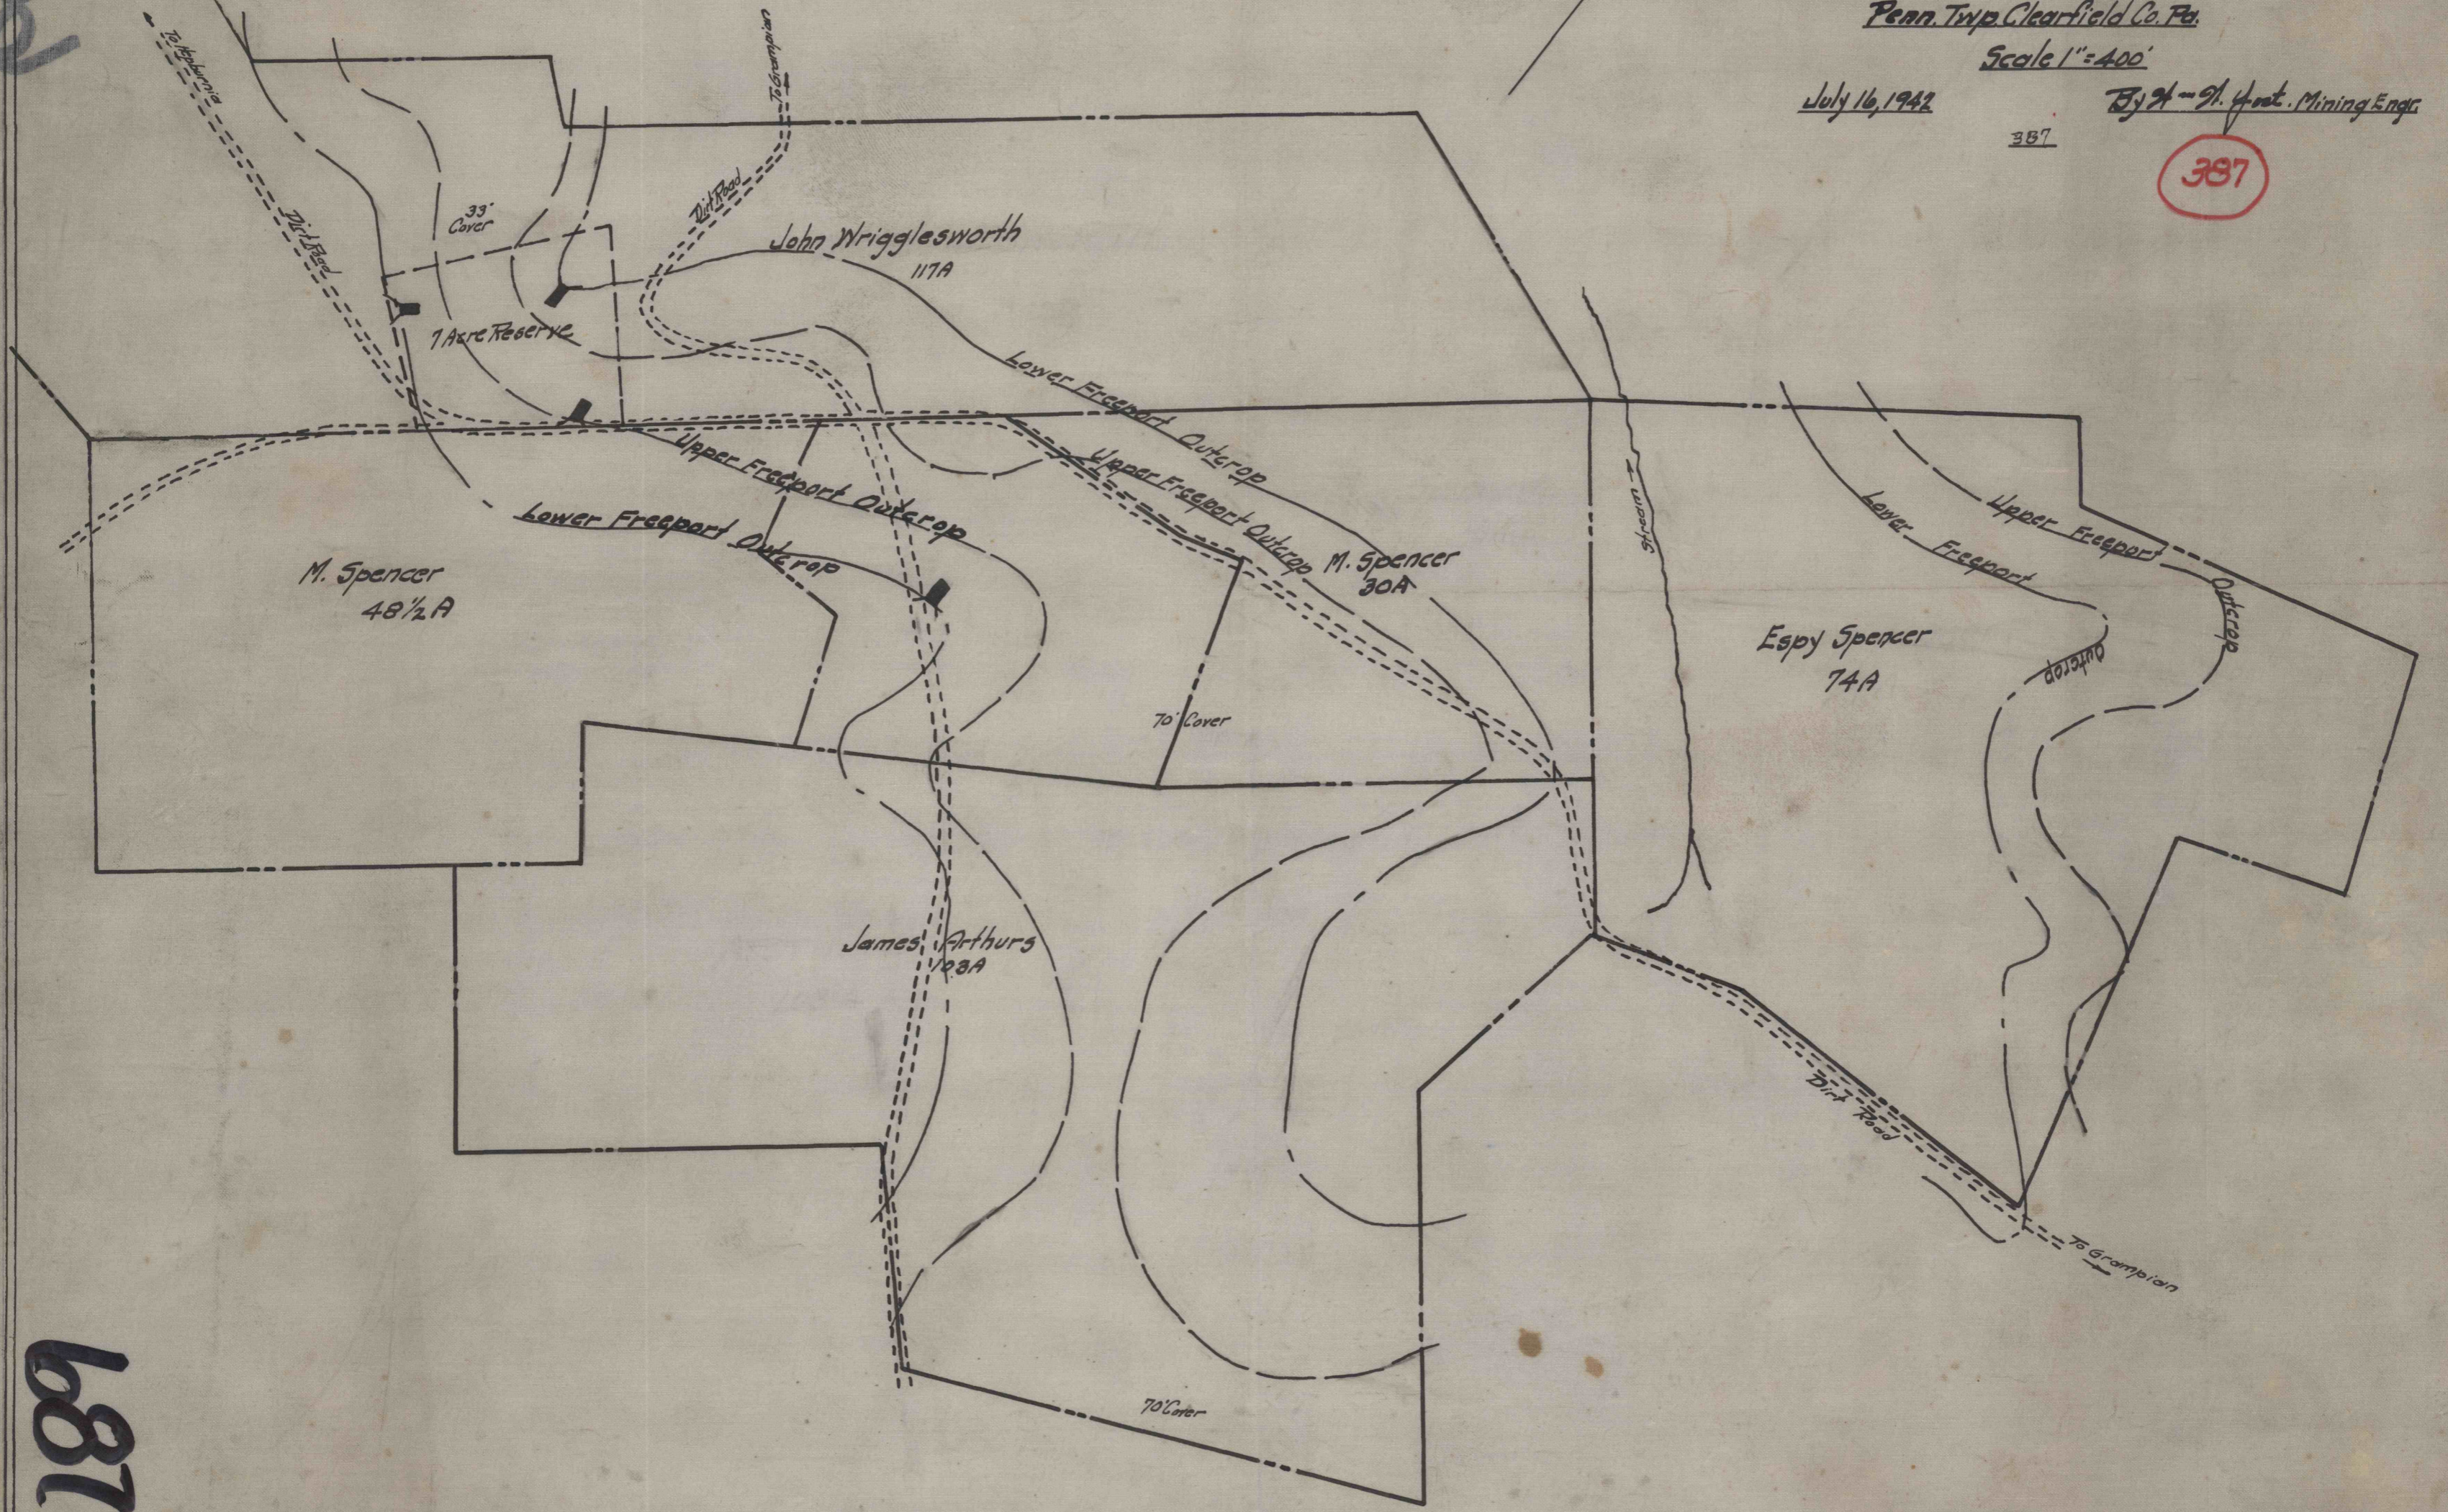

587

Map Showing  
Coal Stripping Area  
on the  
WRIGGLESWORTH, SPENCER AND ARTHURS Tracts,  
Penn. Twp. Clearfield Co. Pa.  
Scale 1"=400'

July 16, 1942

By H. J. Frost, Mining Engr.

387

387

687