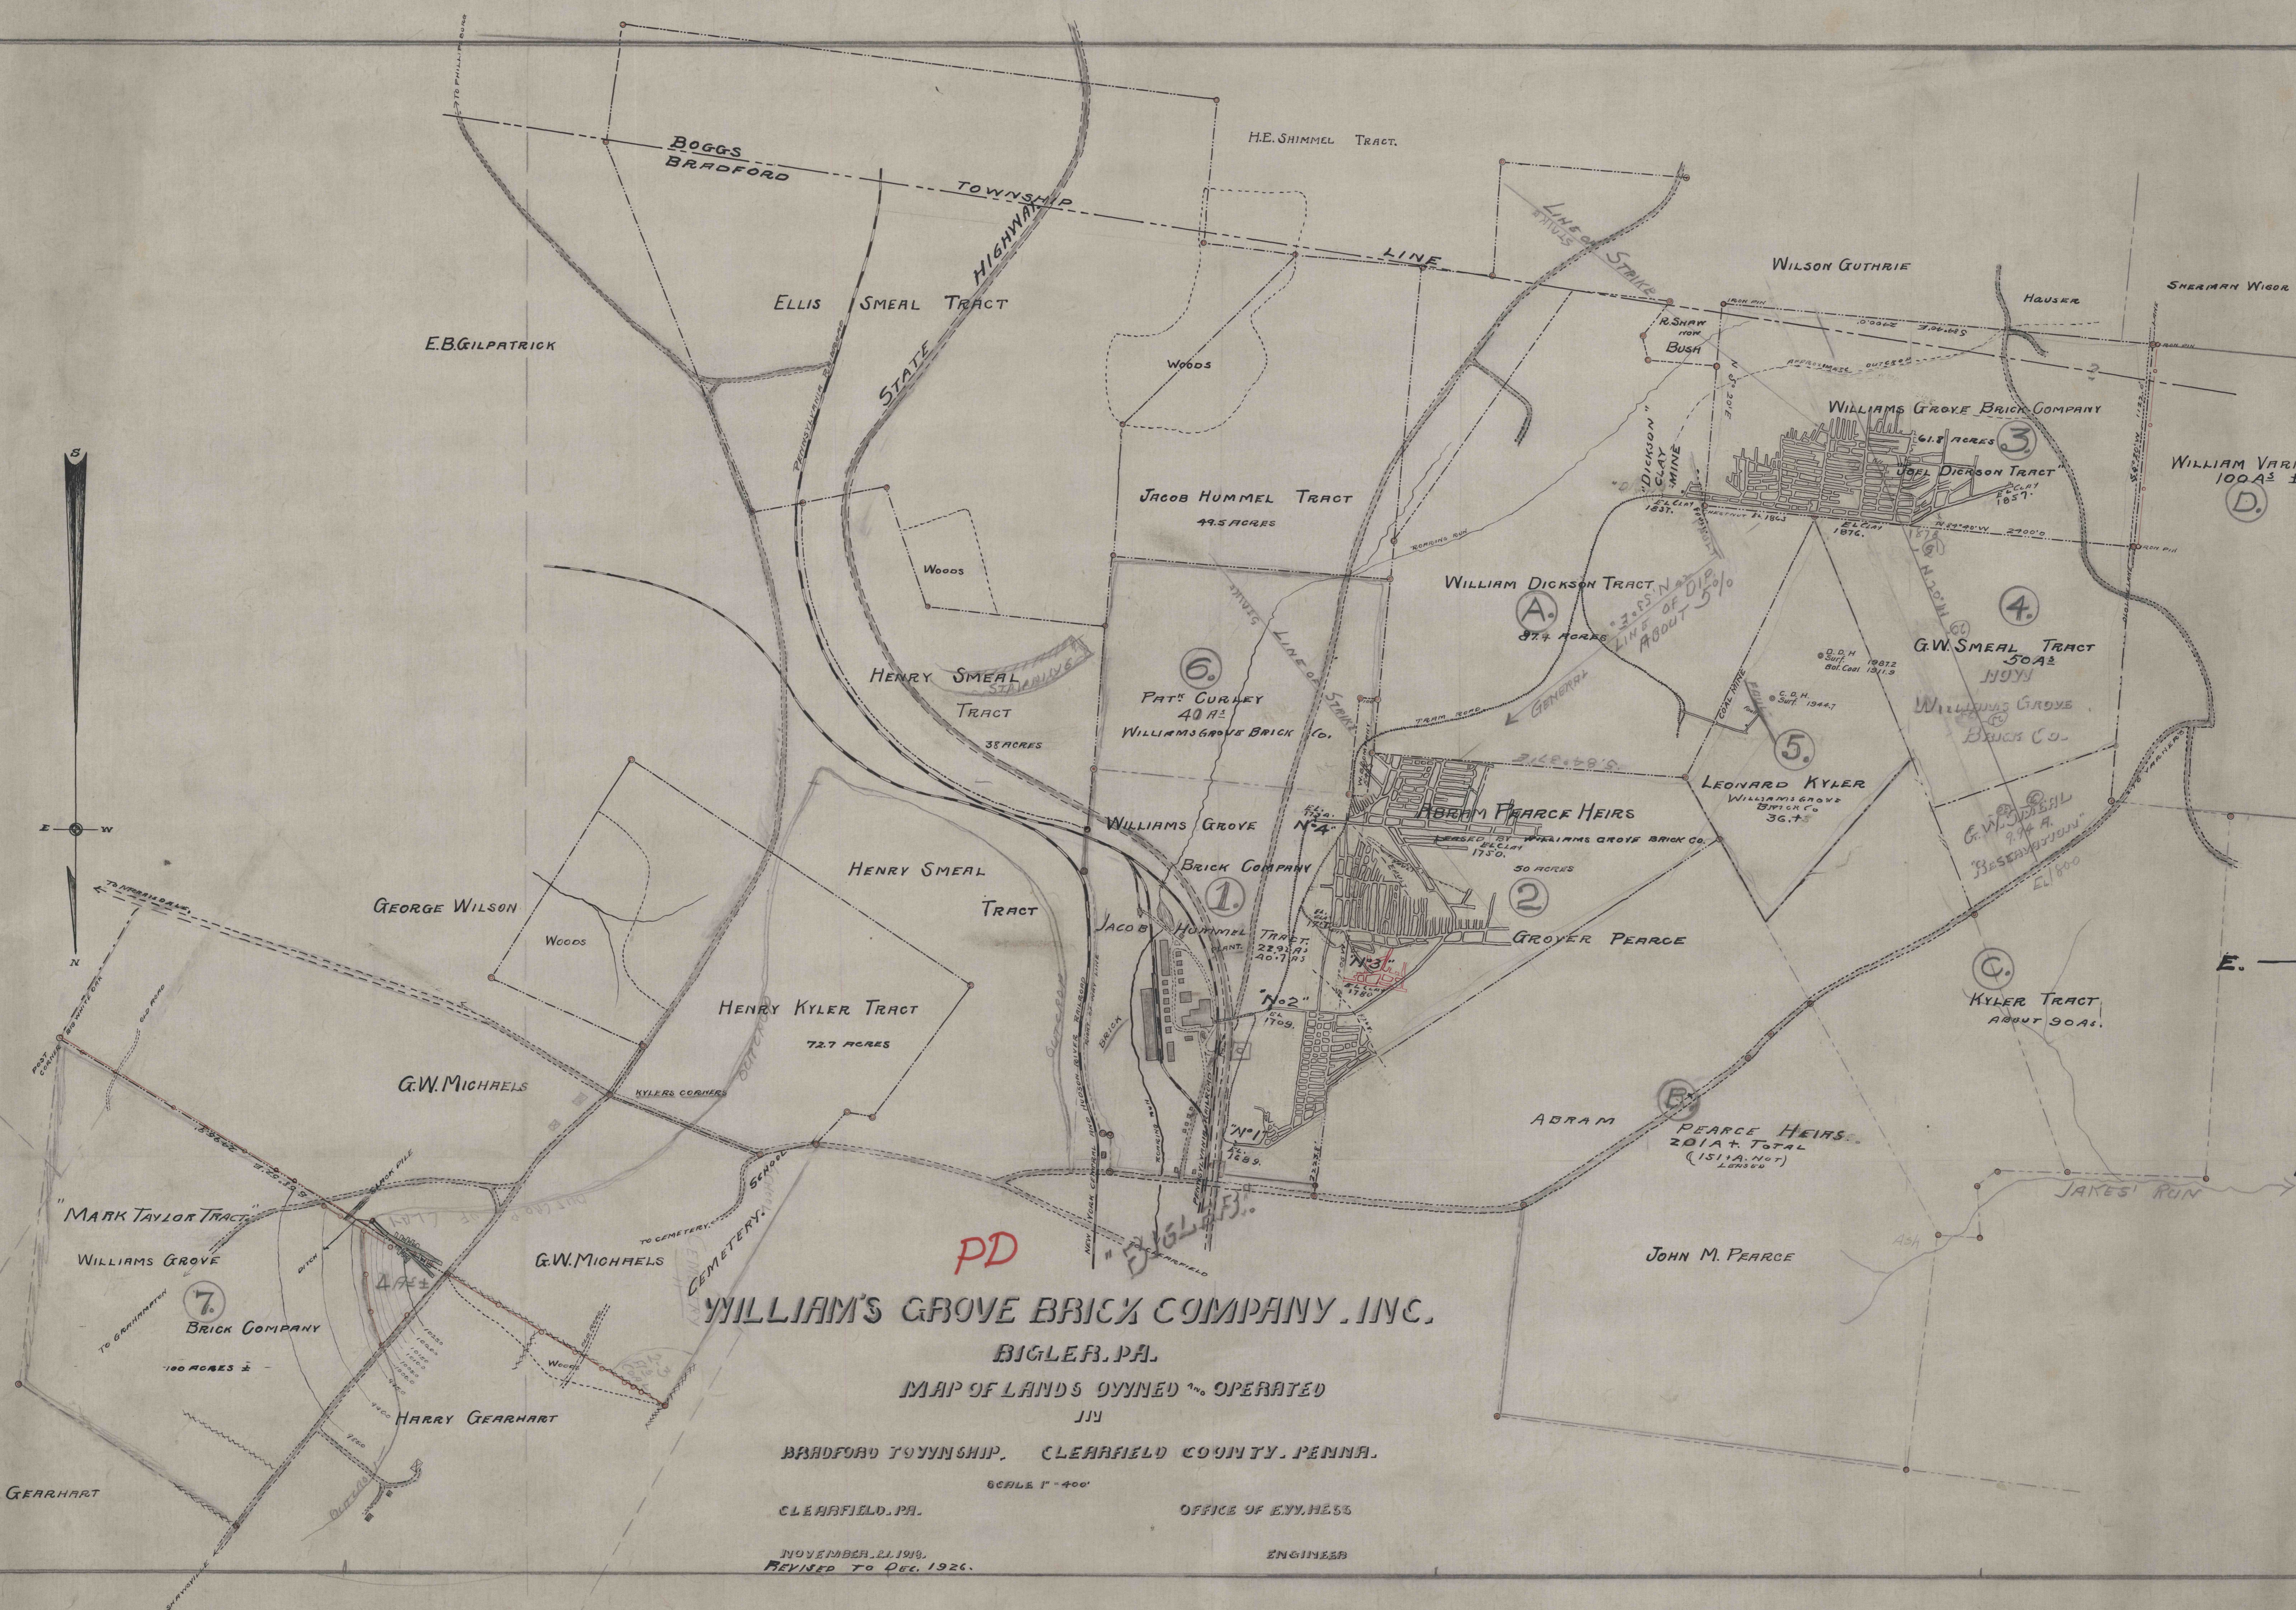

1512

5157

WILLIAM'S GROVE BRICK COMPANY, INC.

BIGLER, PA.

MAP OF LANDS OWNED AND OPERATED

JUN

BRADFORD TOWNSHIP, CLEARFIELD COUNTY, PENNA.

CLEARFIELD, PA.

OFFICE OF EYMHESSE

NOVEMBER 21, 1919,
REVISED TO DEC. 1926.

ENGINEER

PD

1512