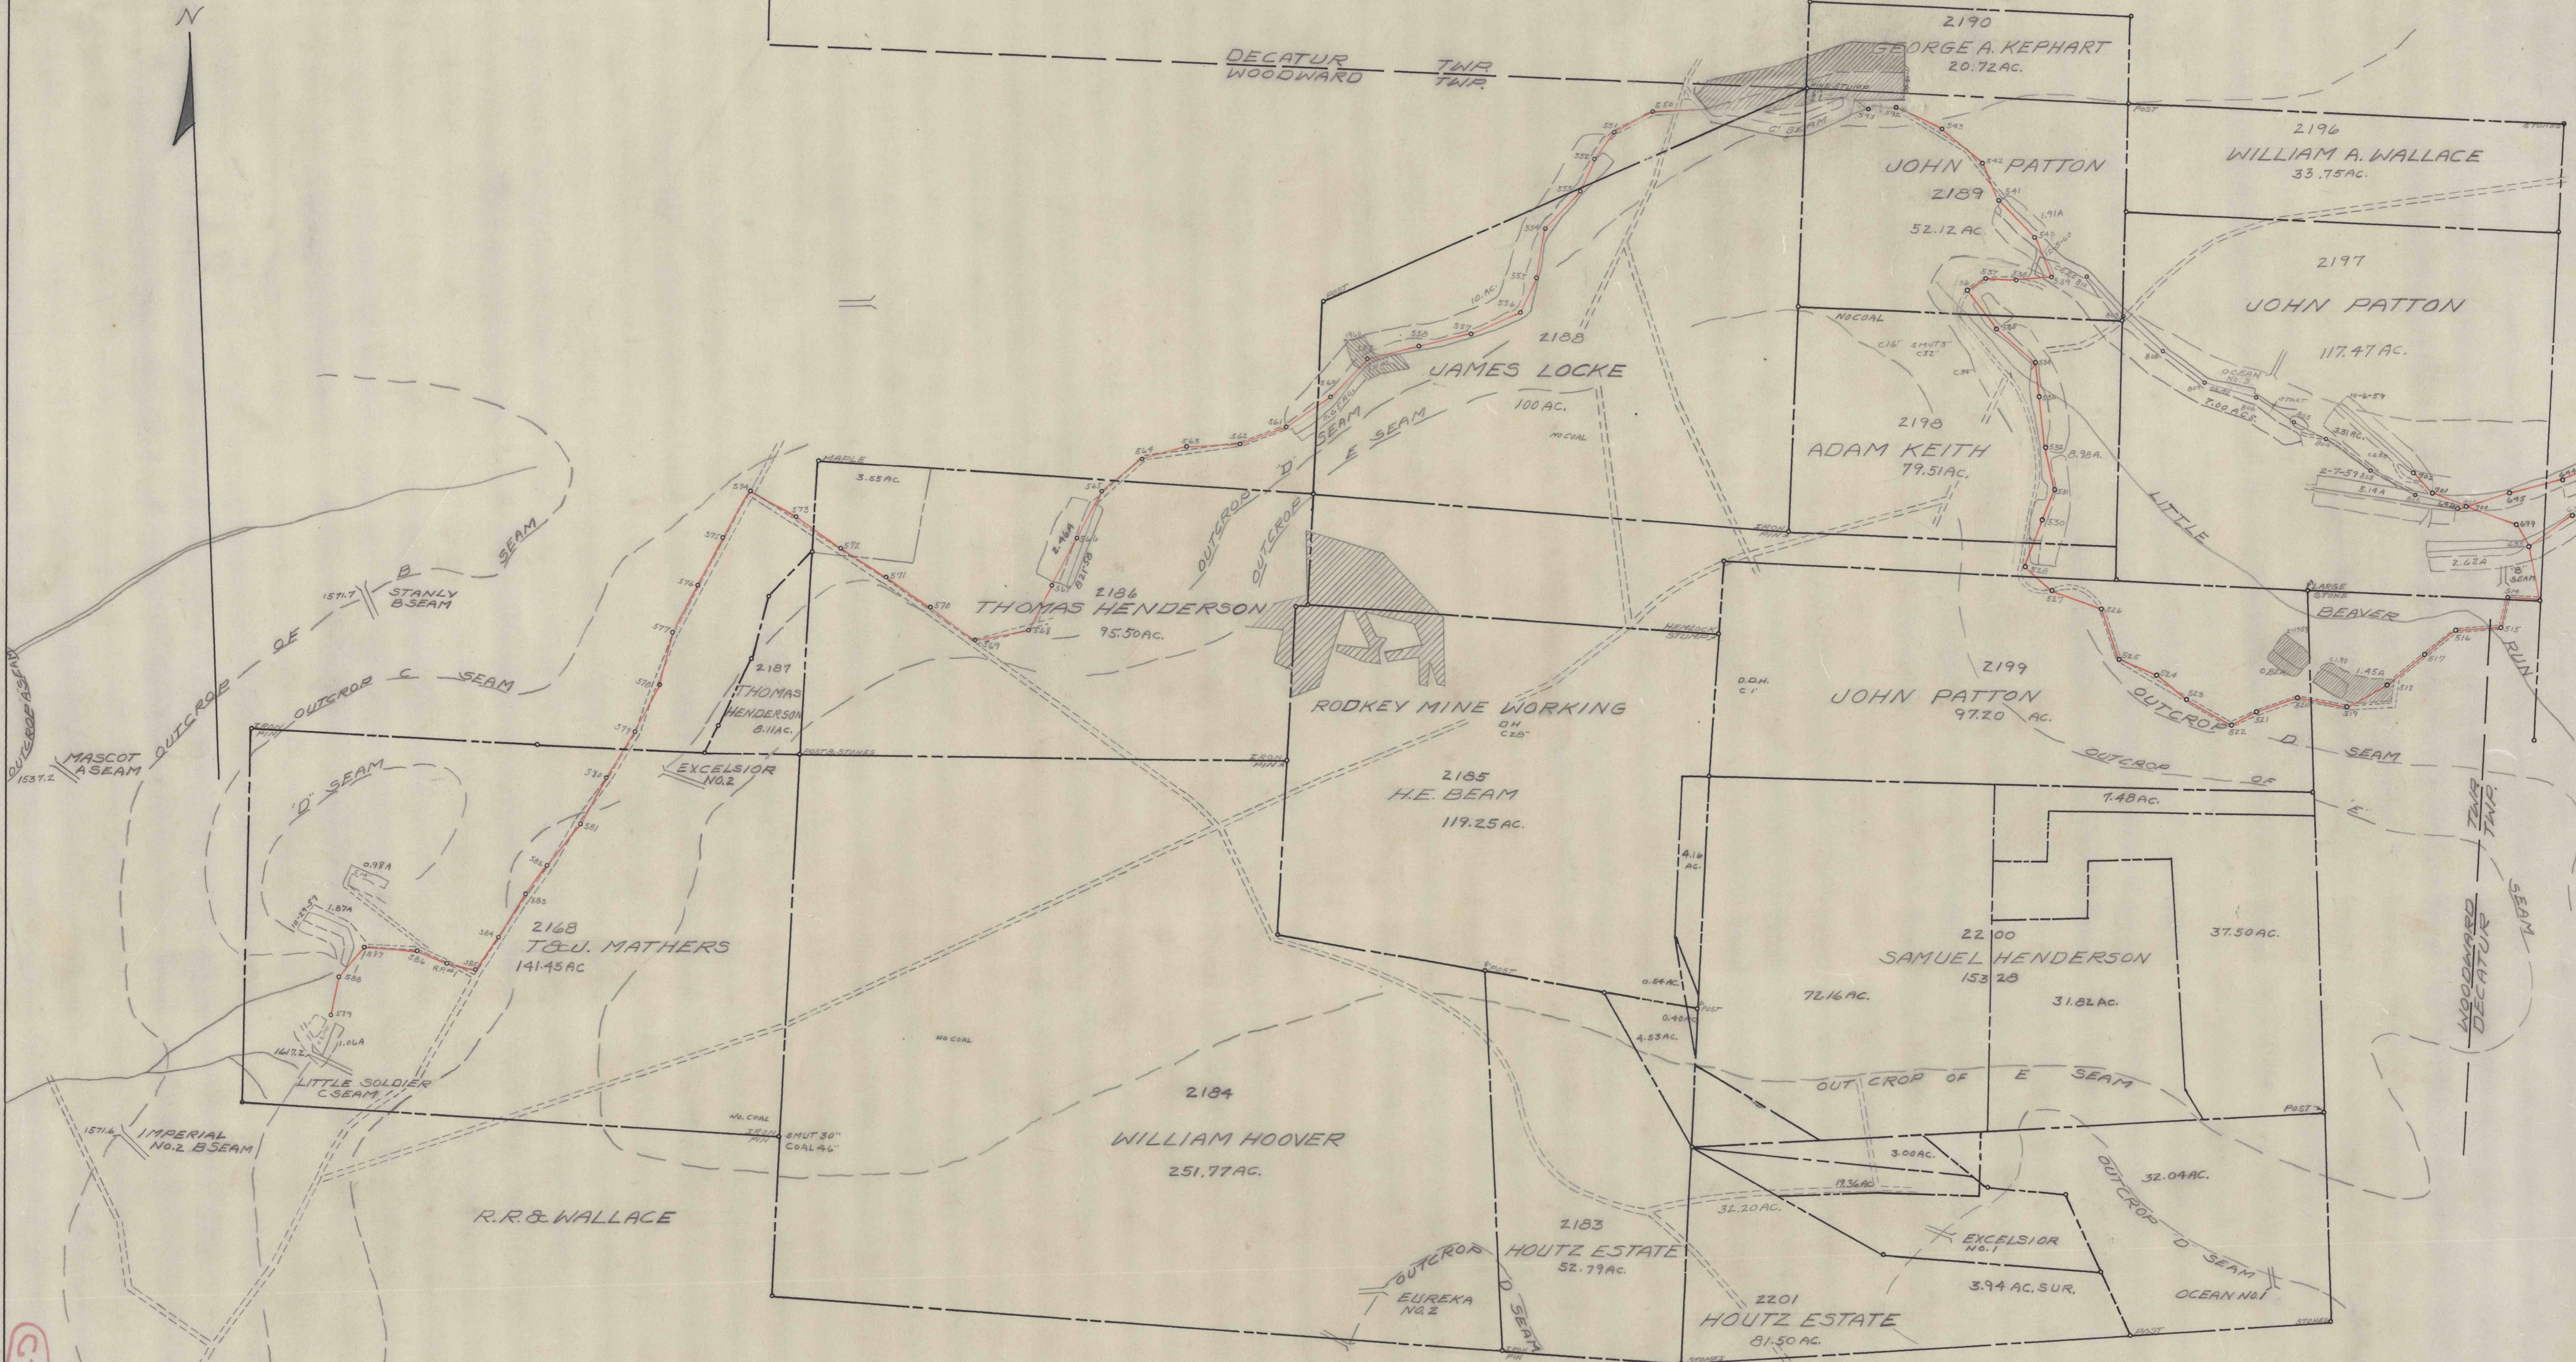

4766

C.D.

M

— ELLIOT COAL MINING CO. —
 — PHILIPSBURG PENNSYLVANIA —

— MAP SHOWING STRIPPING OPERATIONS IN WOODWARD —
 — TOWNSHIP CLEARFIELD COUNTY PENNSYLVANIA ON THE —
 — MISS MEGLYNN LEASE —

— SCALE 1"=400' —

— FEBRUARY 4TH 1959

4588