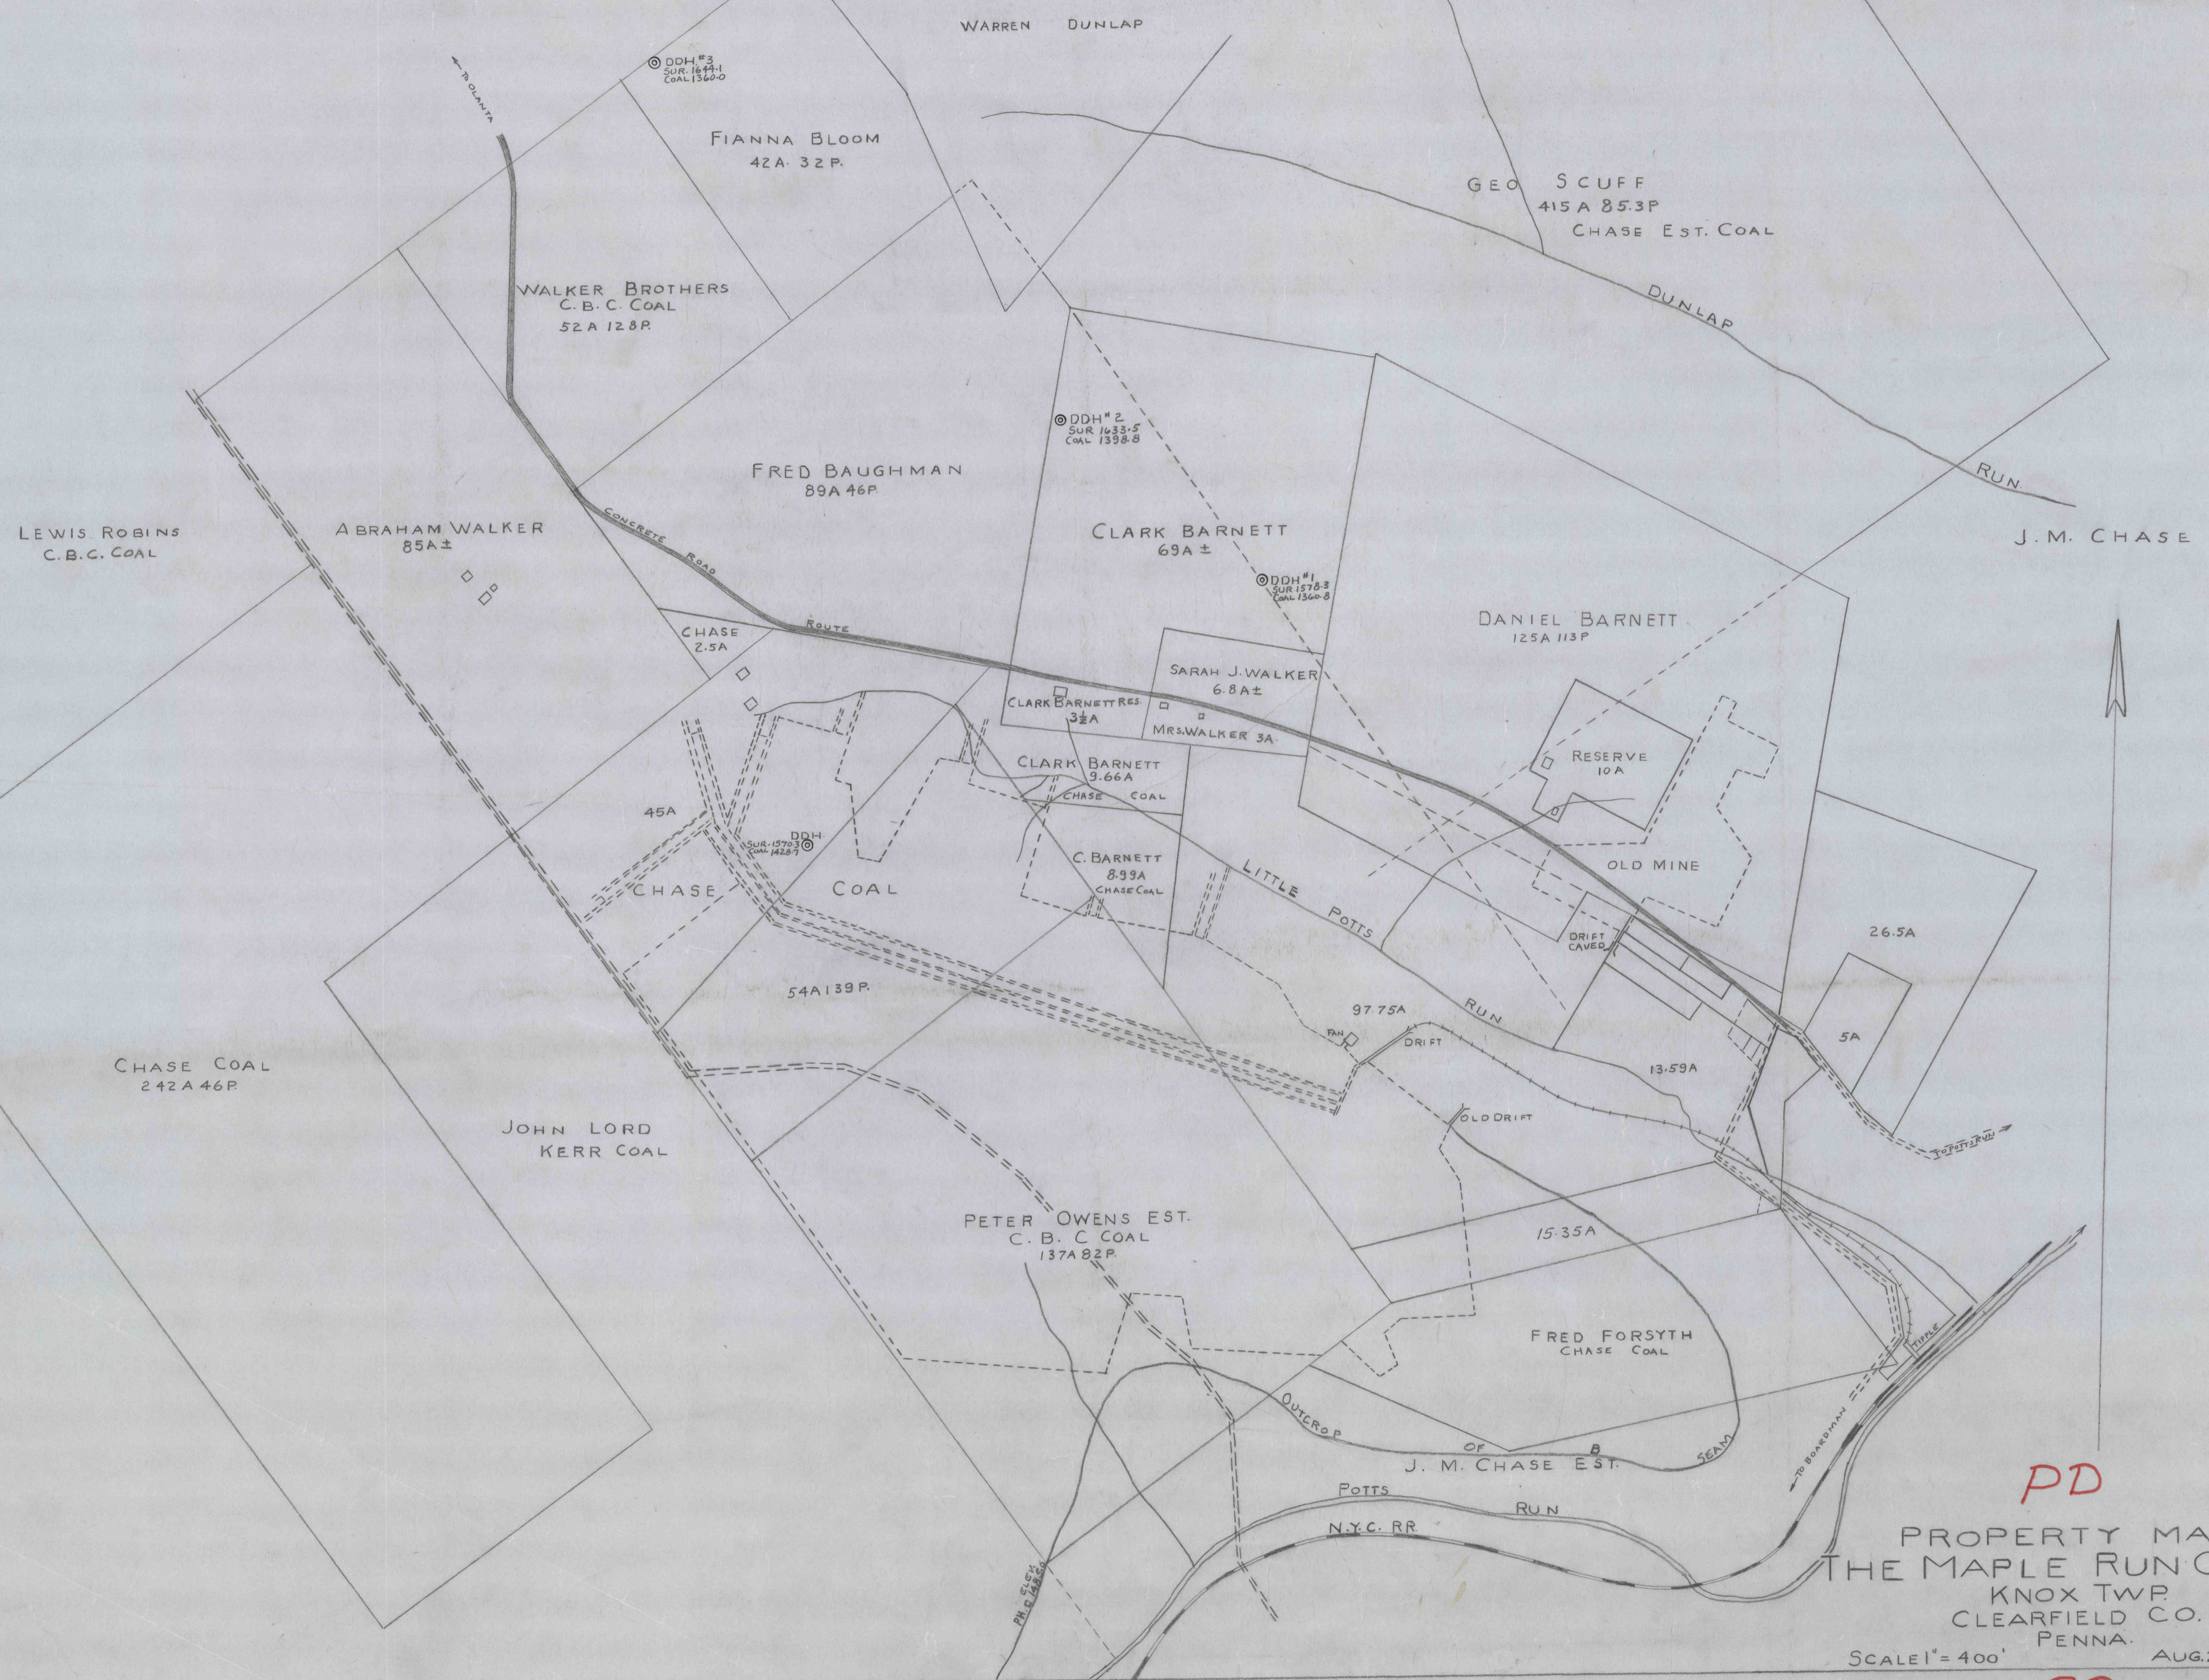

CD  
BD

4736

PD

PROPERTY MAP  
 THE MAPLE RUN COAL CO.  
 KNOX TWP.  
 CLEARFIELD CO.  
 PENNA.  
 SCALE 1" = 400' AUG. 29 1928.

C.D.

4736