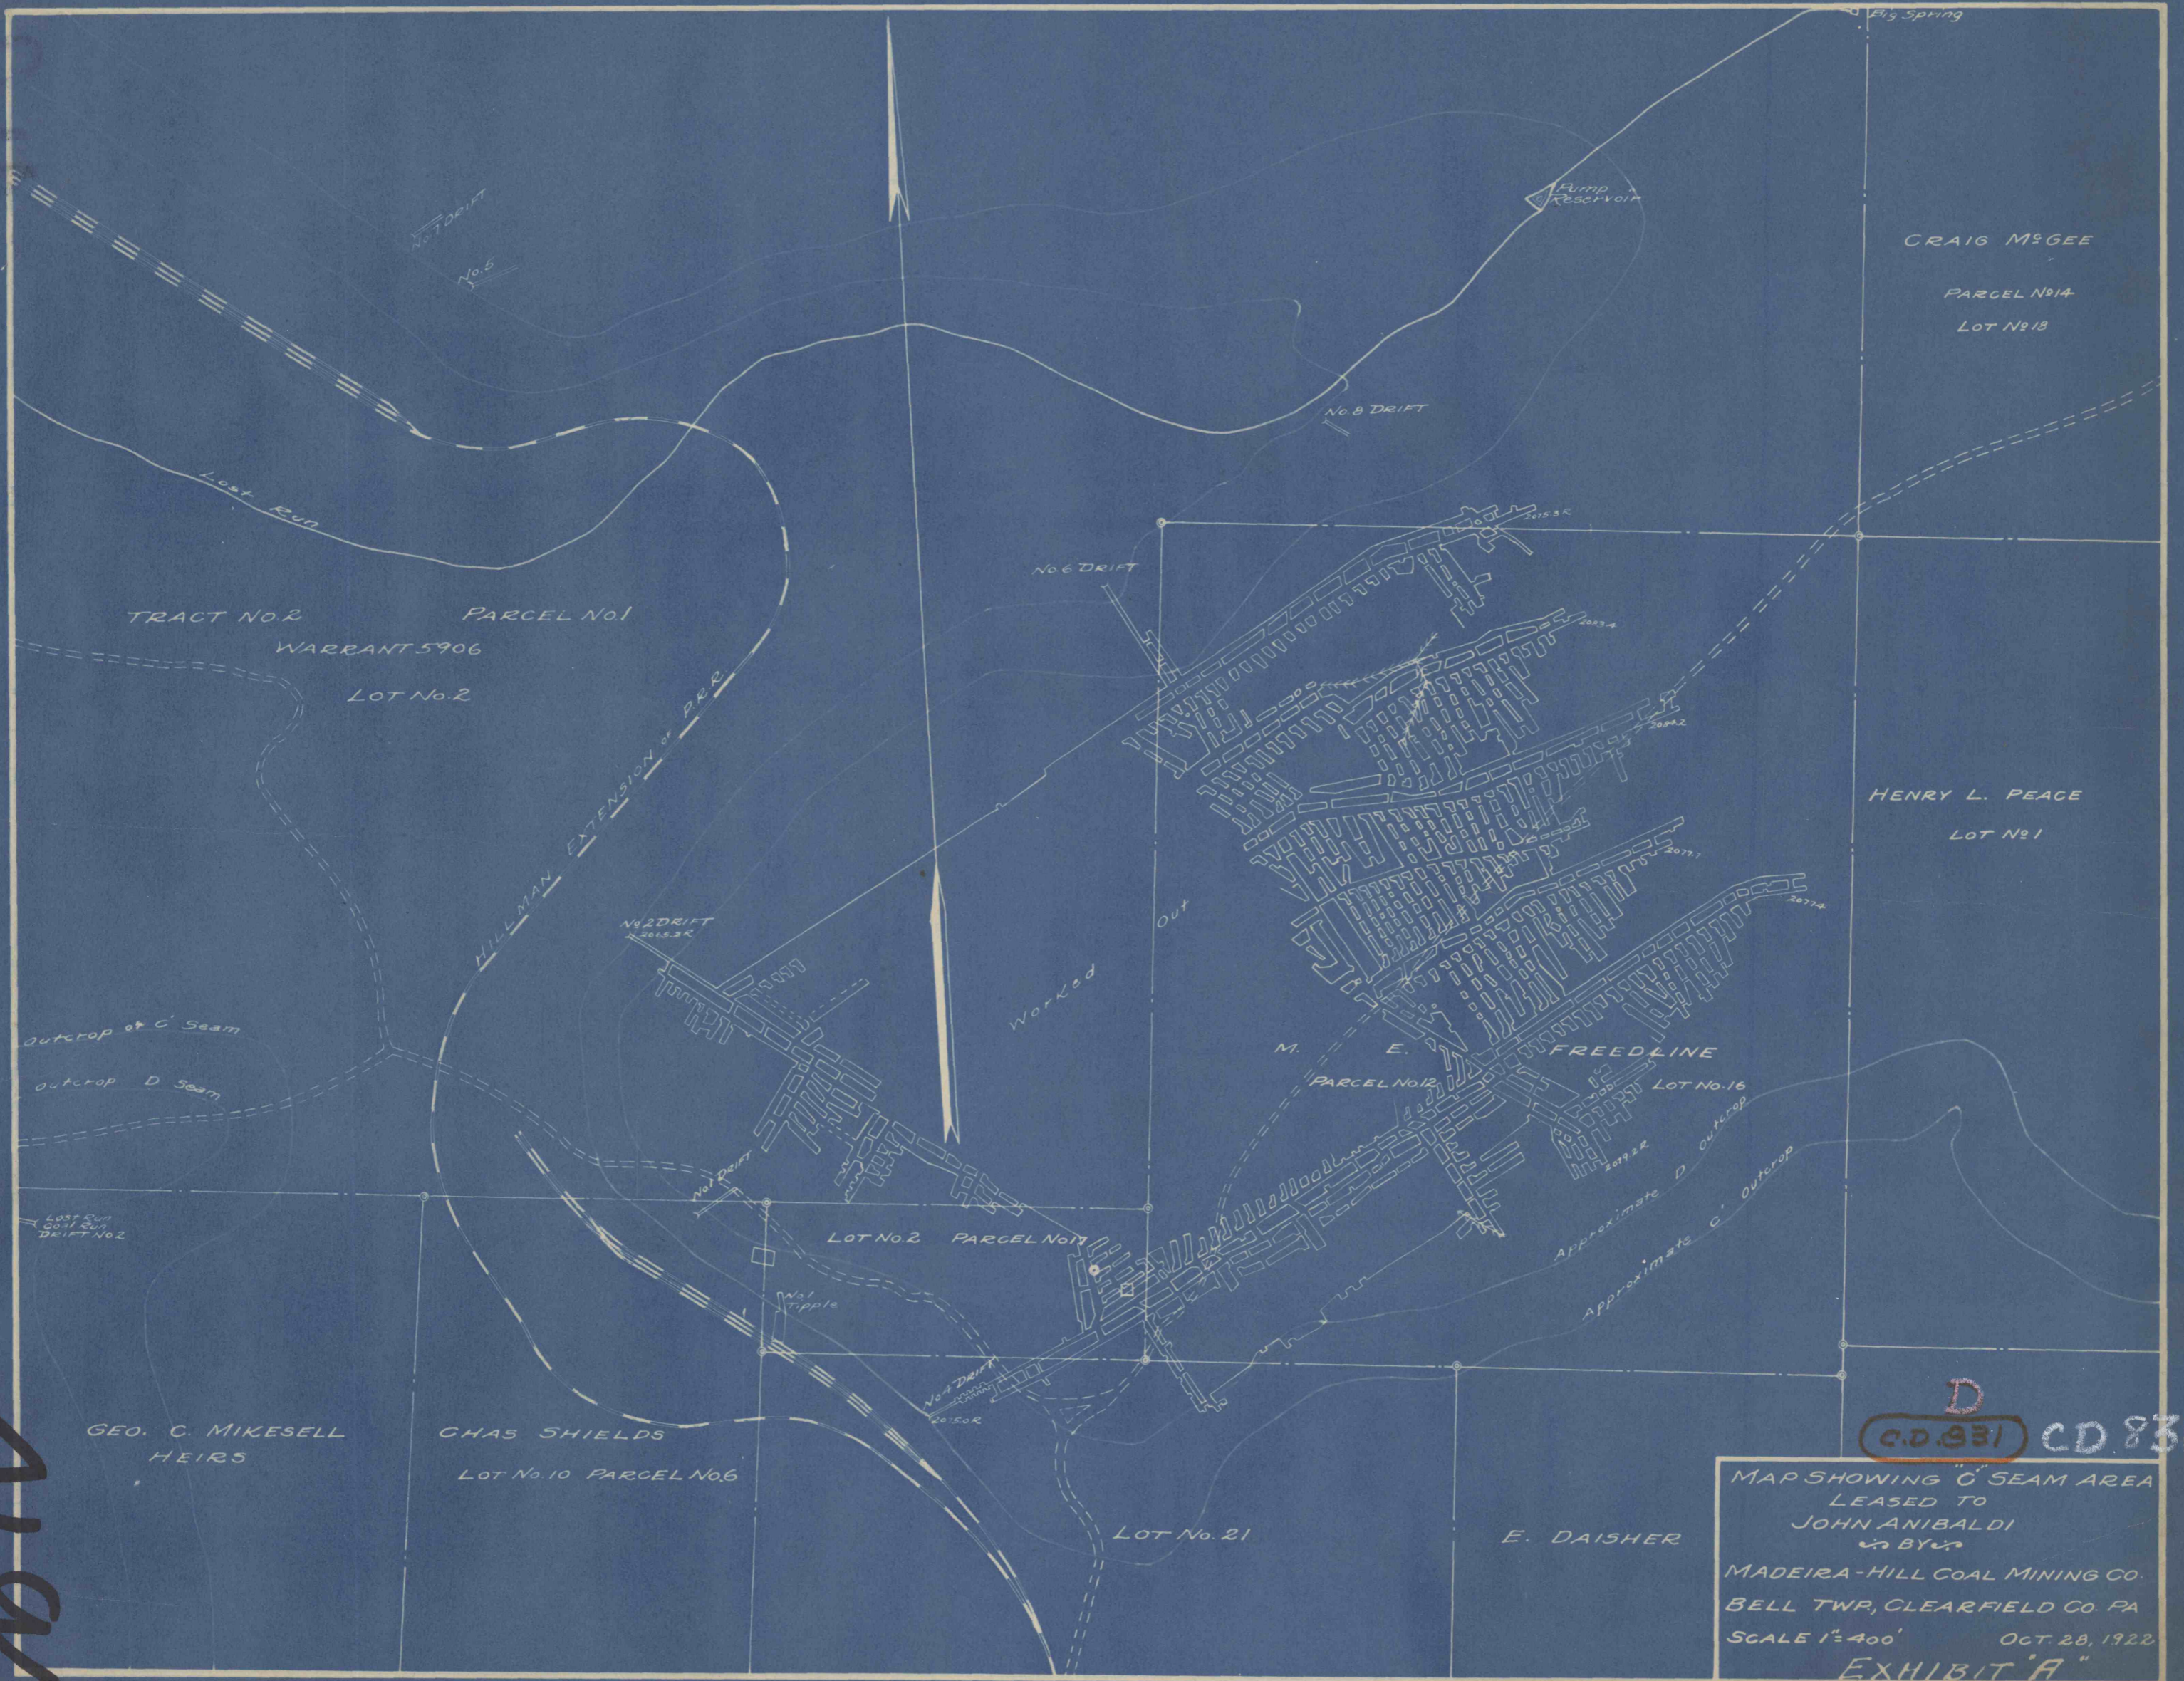

4694

D  
 C.D. 931 CD 831

MAP SHOWING "G" SEAM AREA  
 LEASED TO  
 JOHN ANIBALDI  
 BY  
 MADEIRA-HILL COAL MINING CO.  
 BELL TWP, CLEARFIELD CO. PA  
 SCALE 1"=400' OCT. 28, 1922  
 EXHIBIT "A"