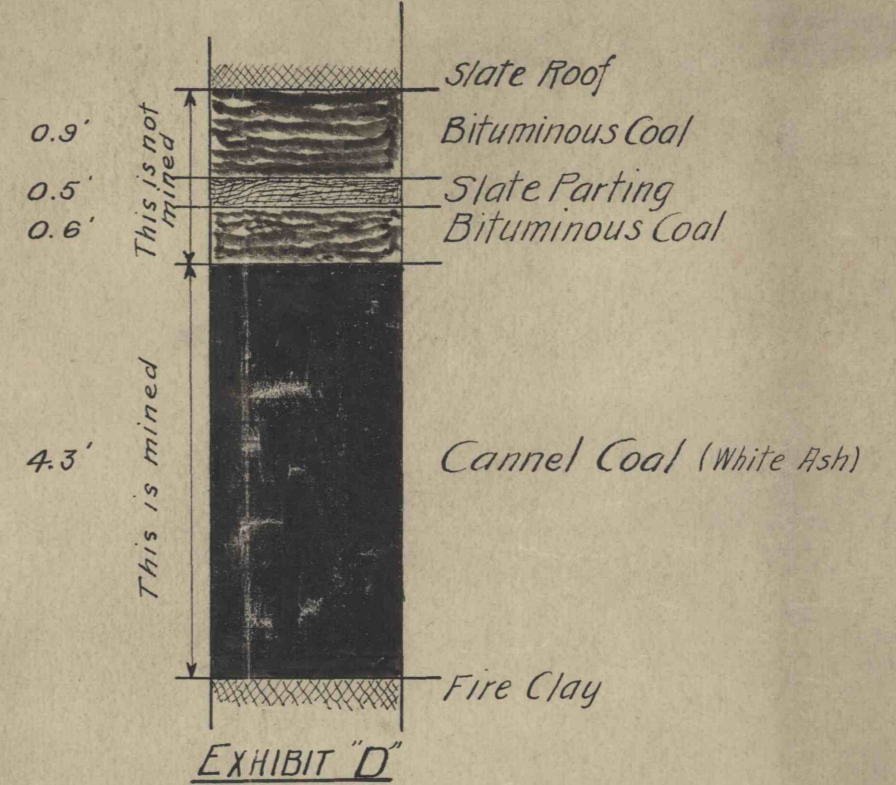

EXHIBITS "B" and "C"

PD

Map Showing Mine Workings and Location of Mine, of the Moshannon Creek Coal Mining Company, in the Borough of South Philipsburg, Centre County, Pennsylvania, and also the Leaseholds of Said Company.

Scale 1"=400'

Philpsburg, Pa. Jan. 1, 1923.

H.M.D. Lorain, Mining Engineer

CD. 829

4455