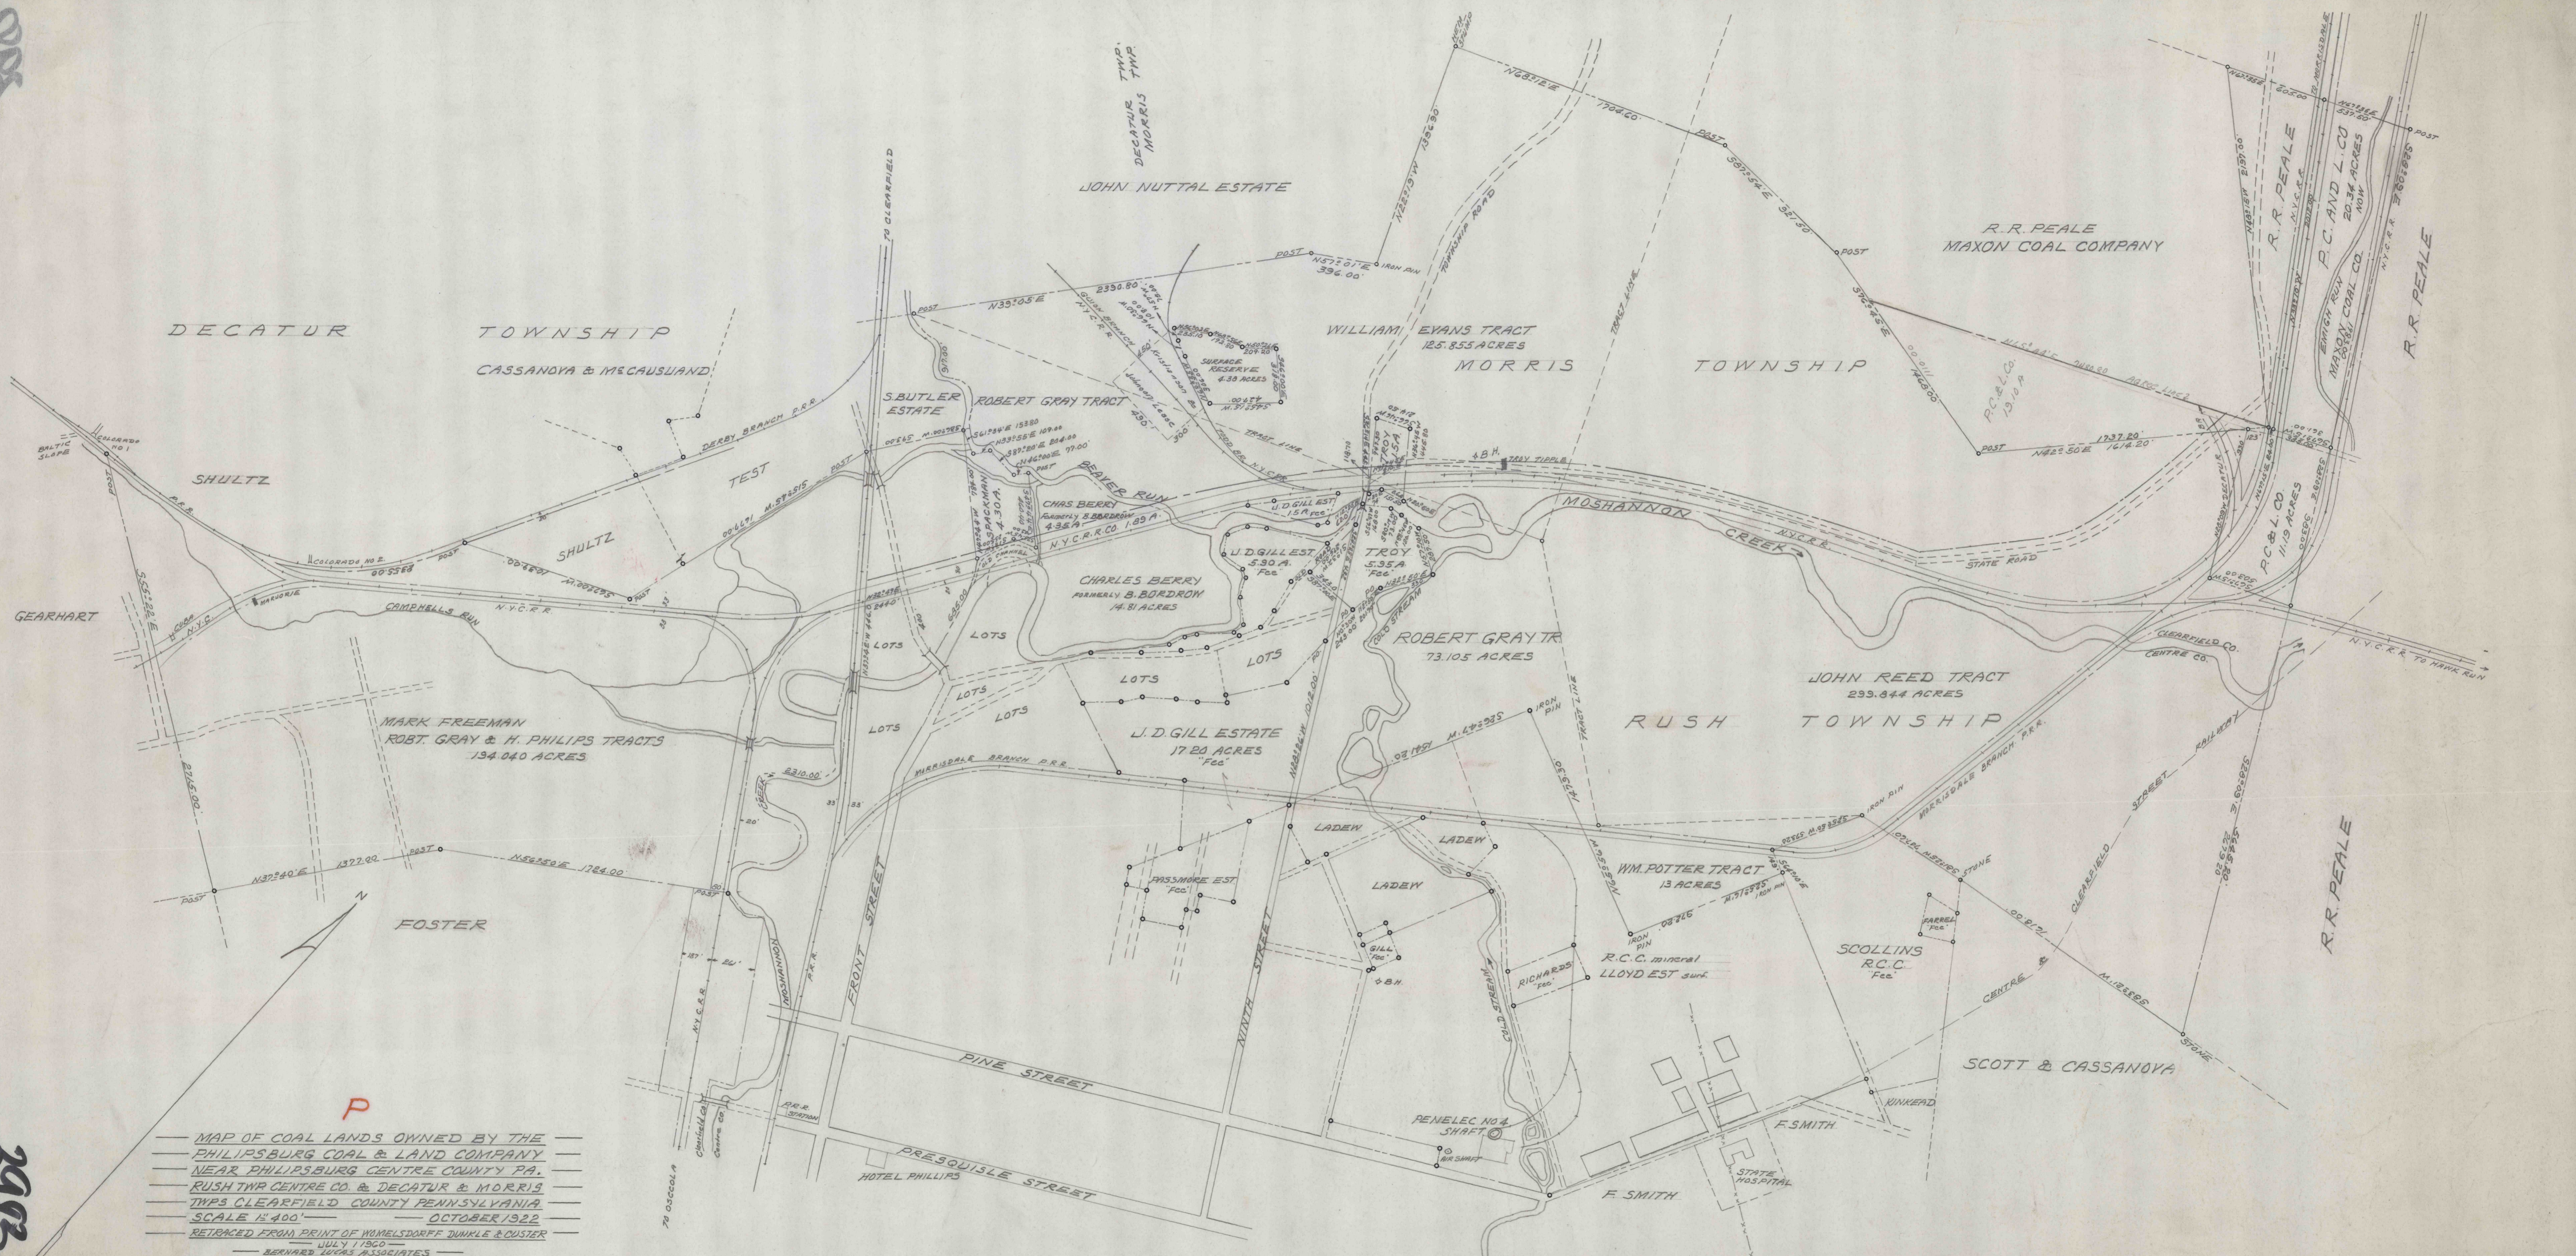

2983

2983

MAP OF COAL LANDS OWNED BY THE
 PHILIPSBURG COAL & LAND COMPANY
 NEAR PHILIPSBURG CENTRE COUNTY PA.
 RUSH TWP CENTRE CO. & DECATUR & MORRIS
 TWPS CLEARFIELD COUNTY PENNSYLVANIA
 SCALE 1"=400' OCTOBER 1922
 RETRACED FROM PRINT OF WOMELSDOERFF DUNKLE & CUSTER
 JULY 1 1900
 BERNARD LUYAS ASSOCIATES