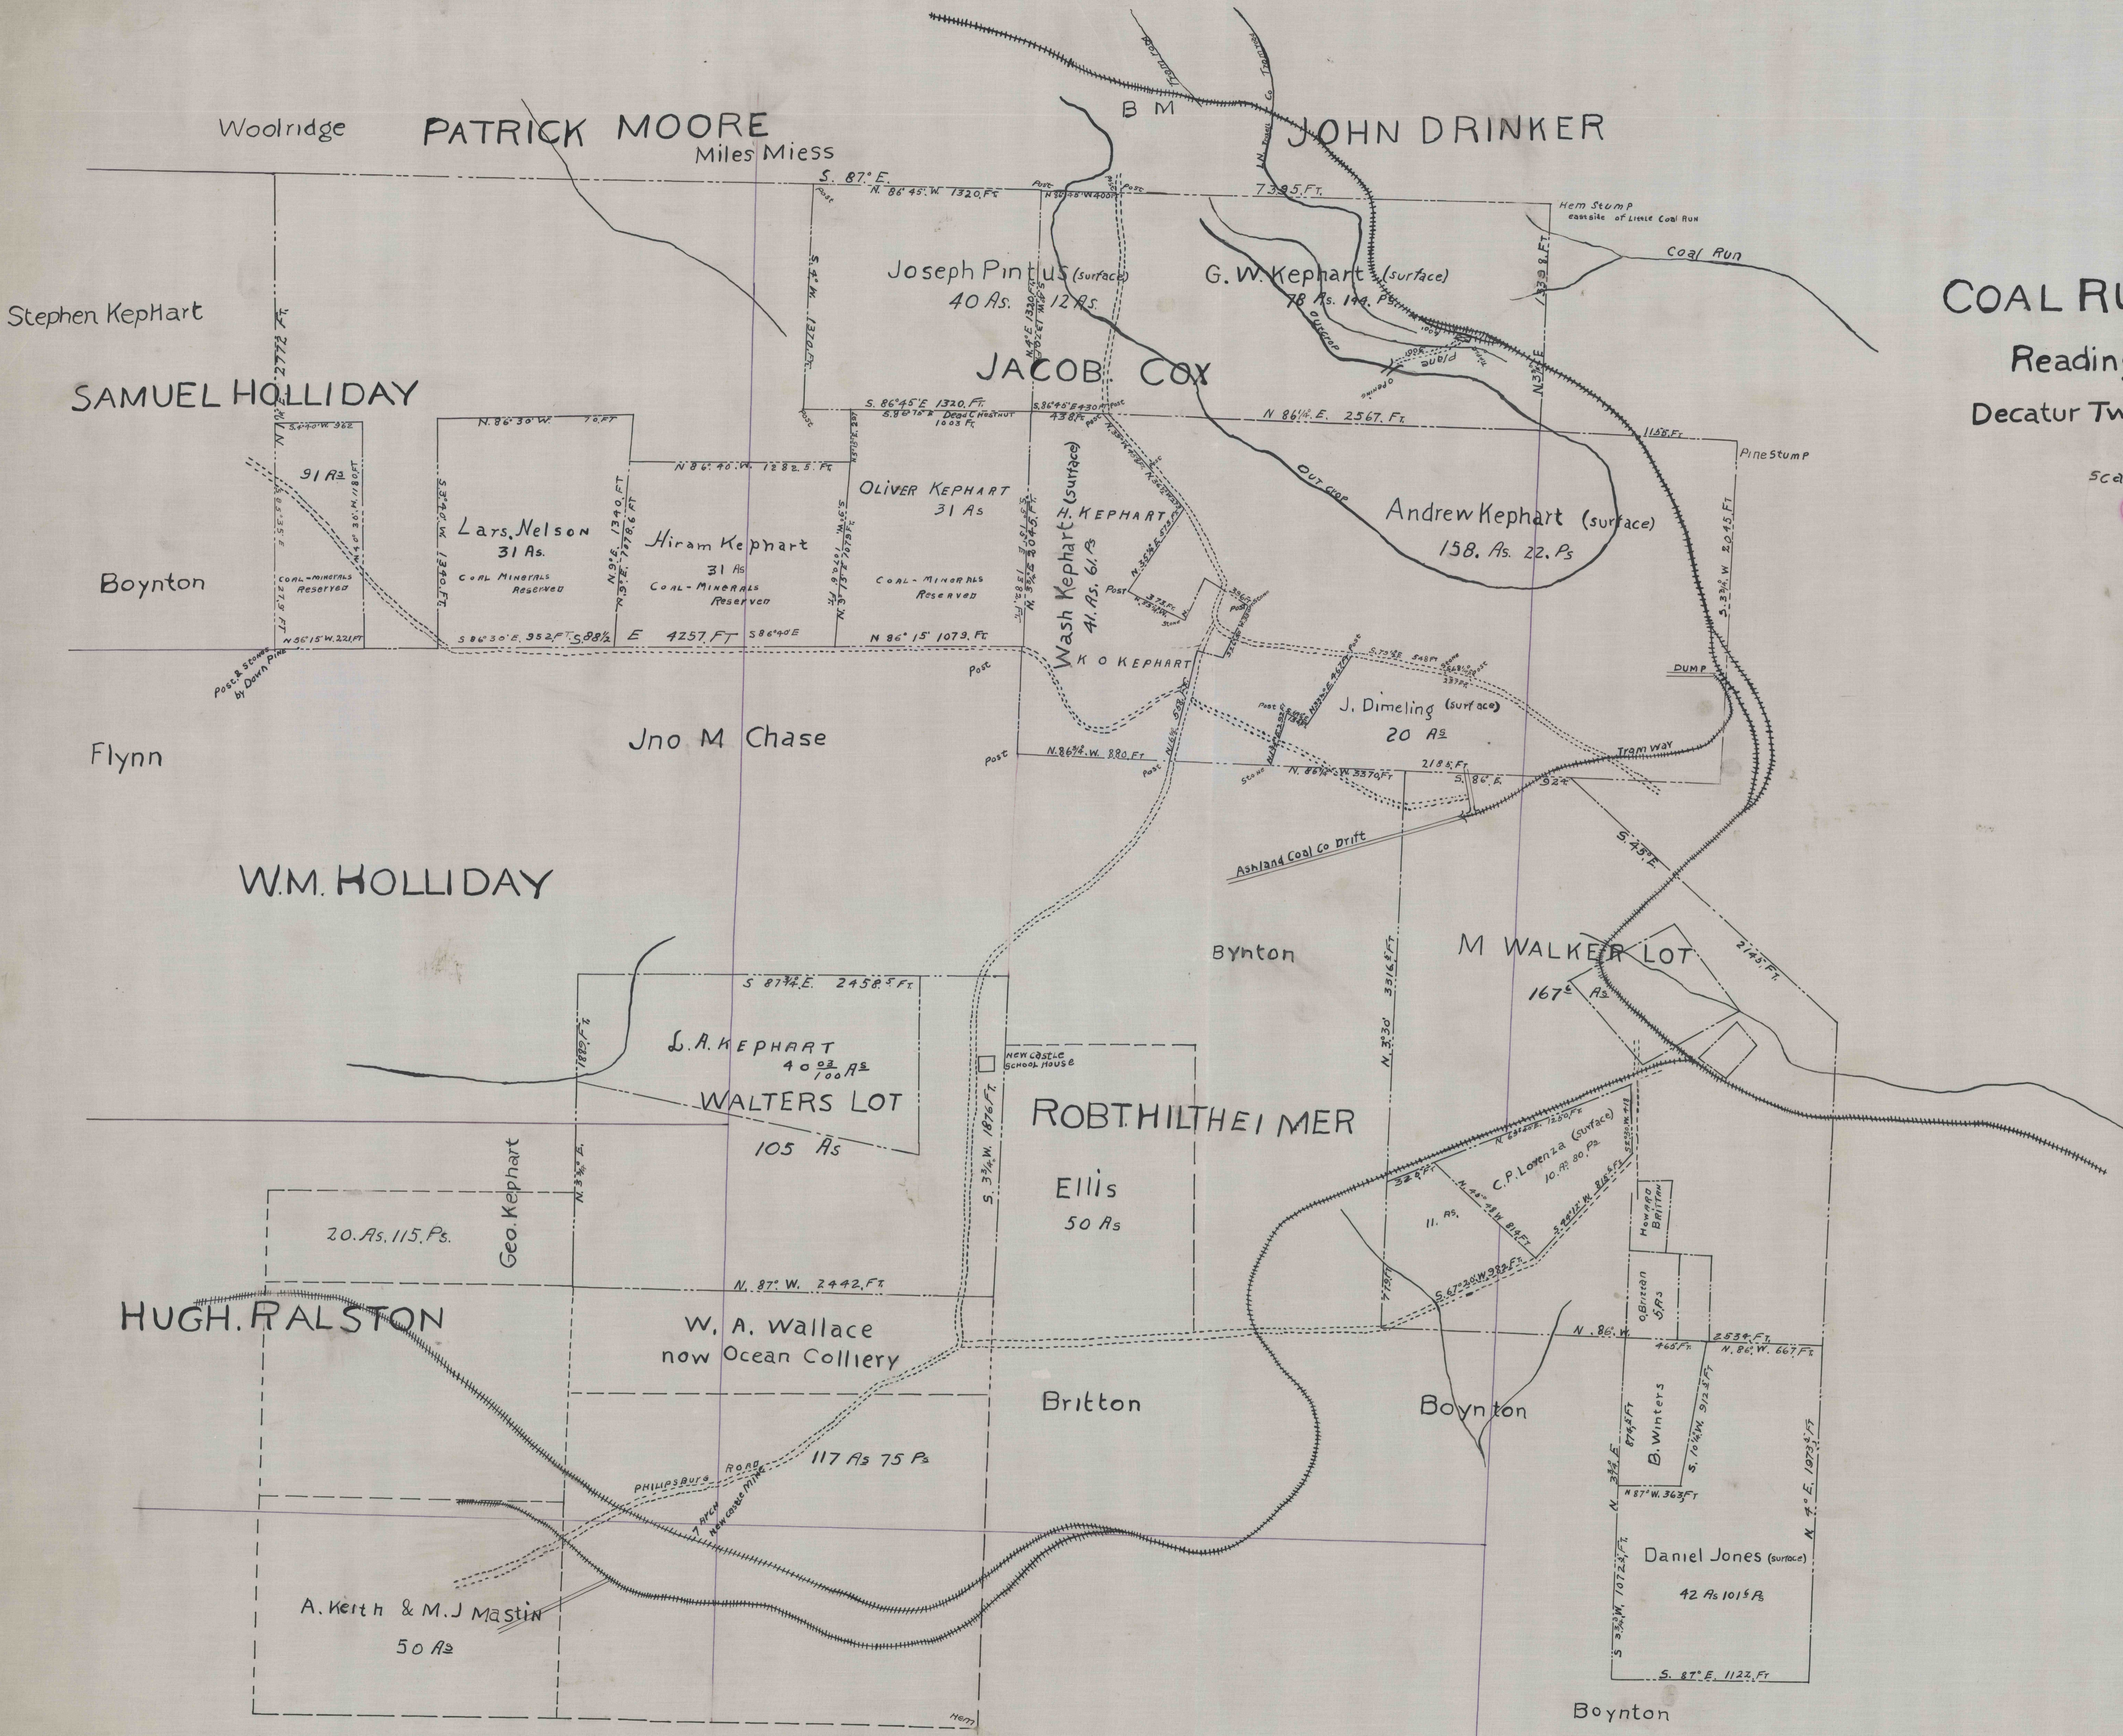

2008

COAL RUN PROPERTY
 OF
 Reading Richey & Wallace
 Decatur Twp Clearfield Co Pa
 AREA 865⁸ AS
 Scale: 1 Inch = 400 feet

849A

2919