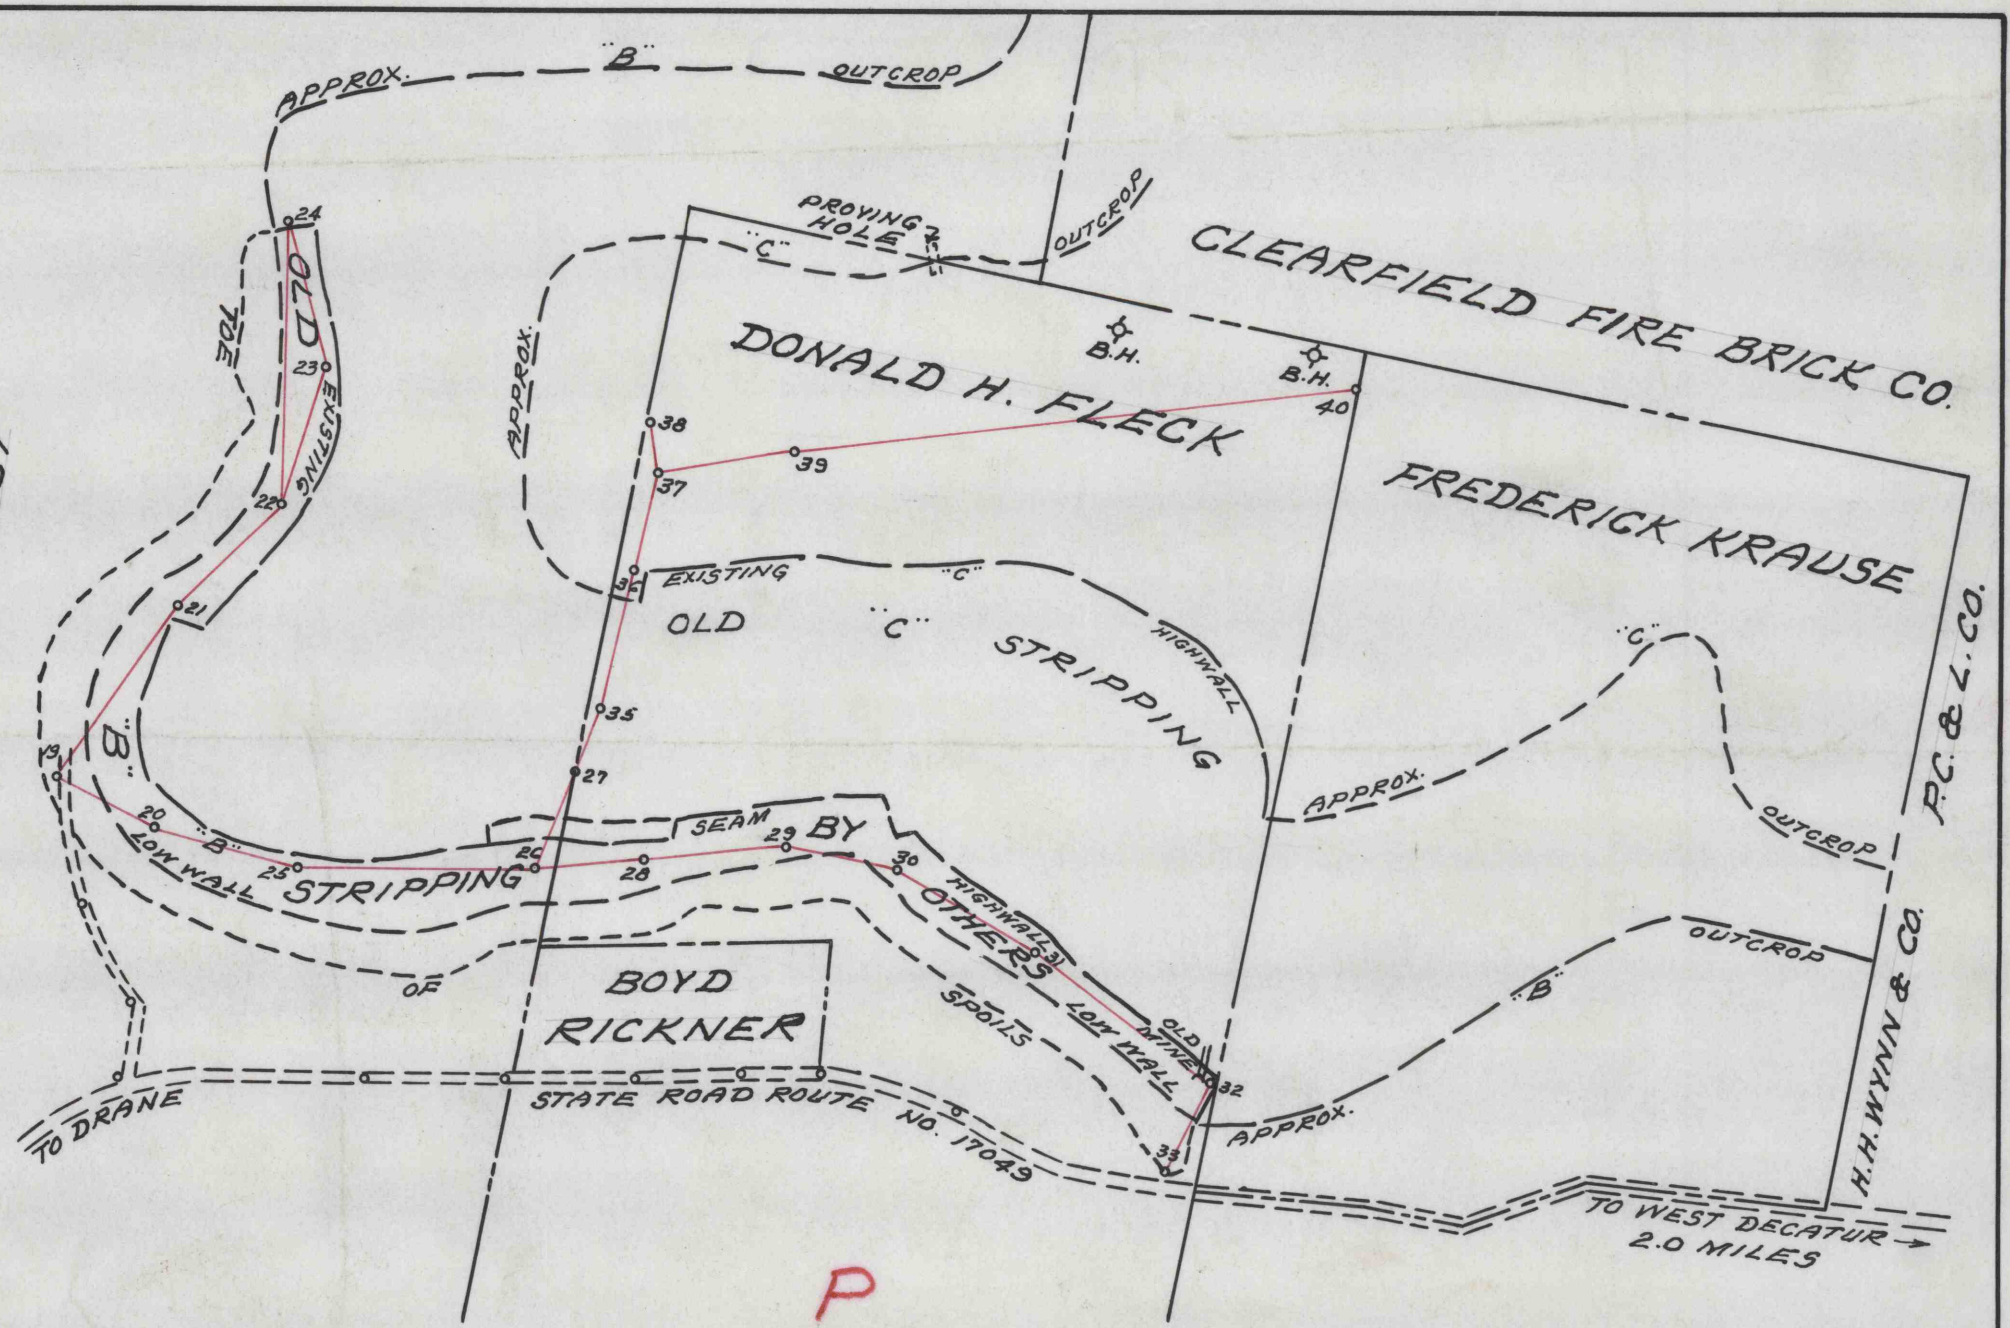

1591

GEARHART TRACT

— MAP SHOWING PROPOSED "B" & "C" STRIPPINGS —
 — OPERATED BY MAPLE HILL COAL CO. —
 — BOGGS TOWNSHIP CLEARFIELD COUNTY PA. —
 — SCALE 1" = 400' — — MAY 16, 1963 —
 — BERNARD LUCAS ASSOCIATES —

C.D. 336

1721