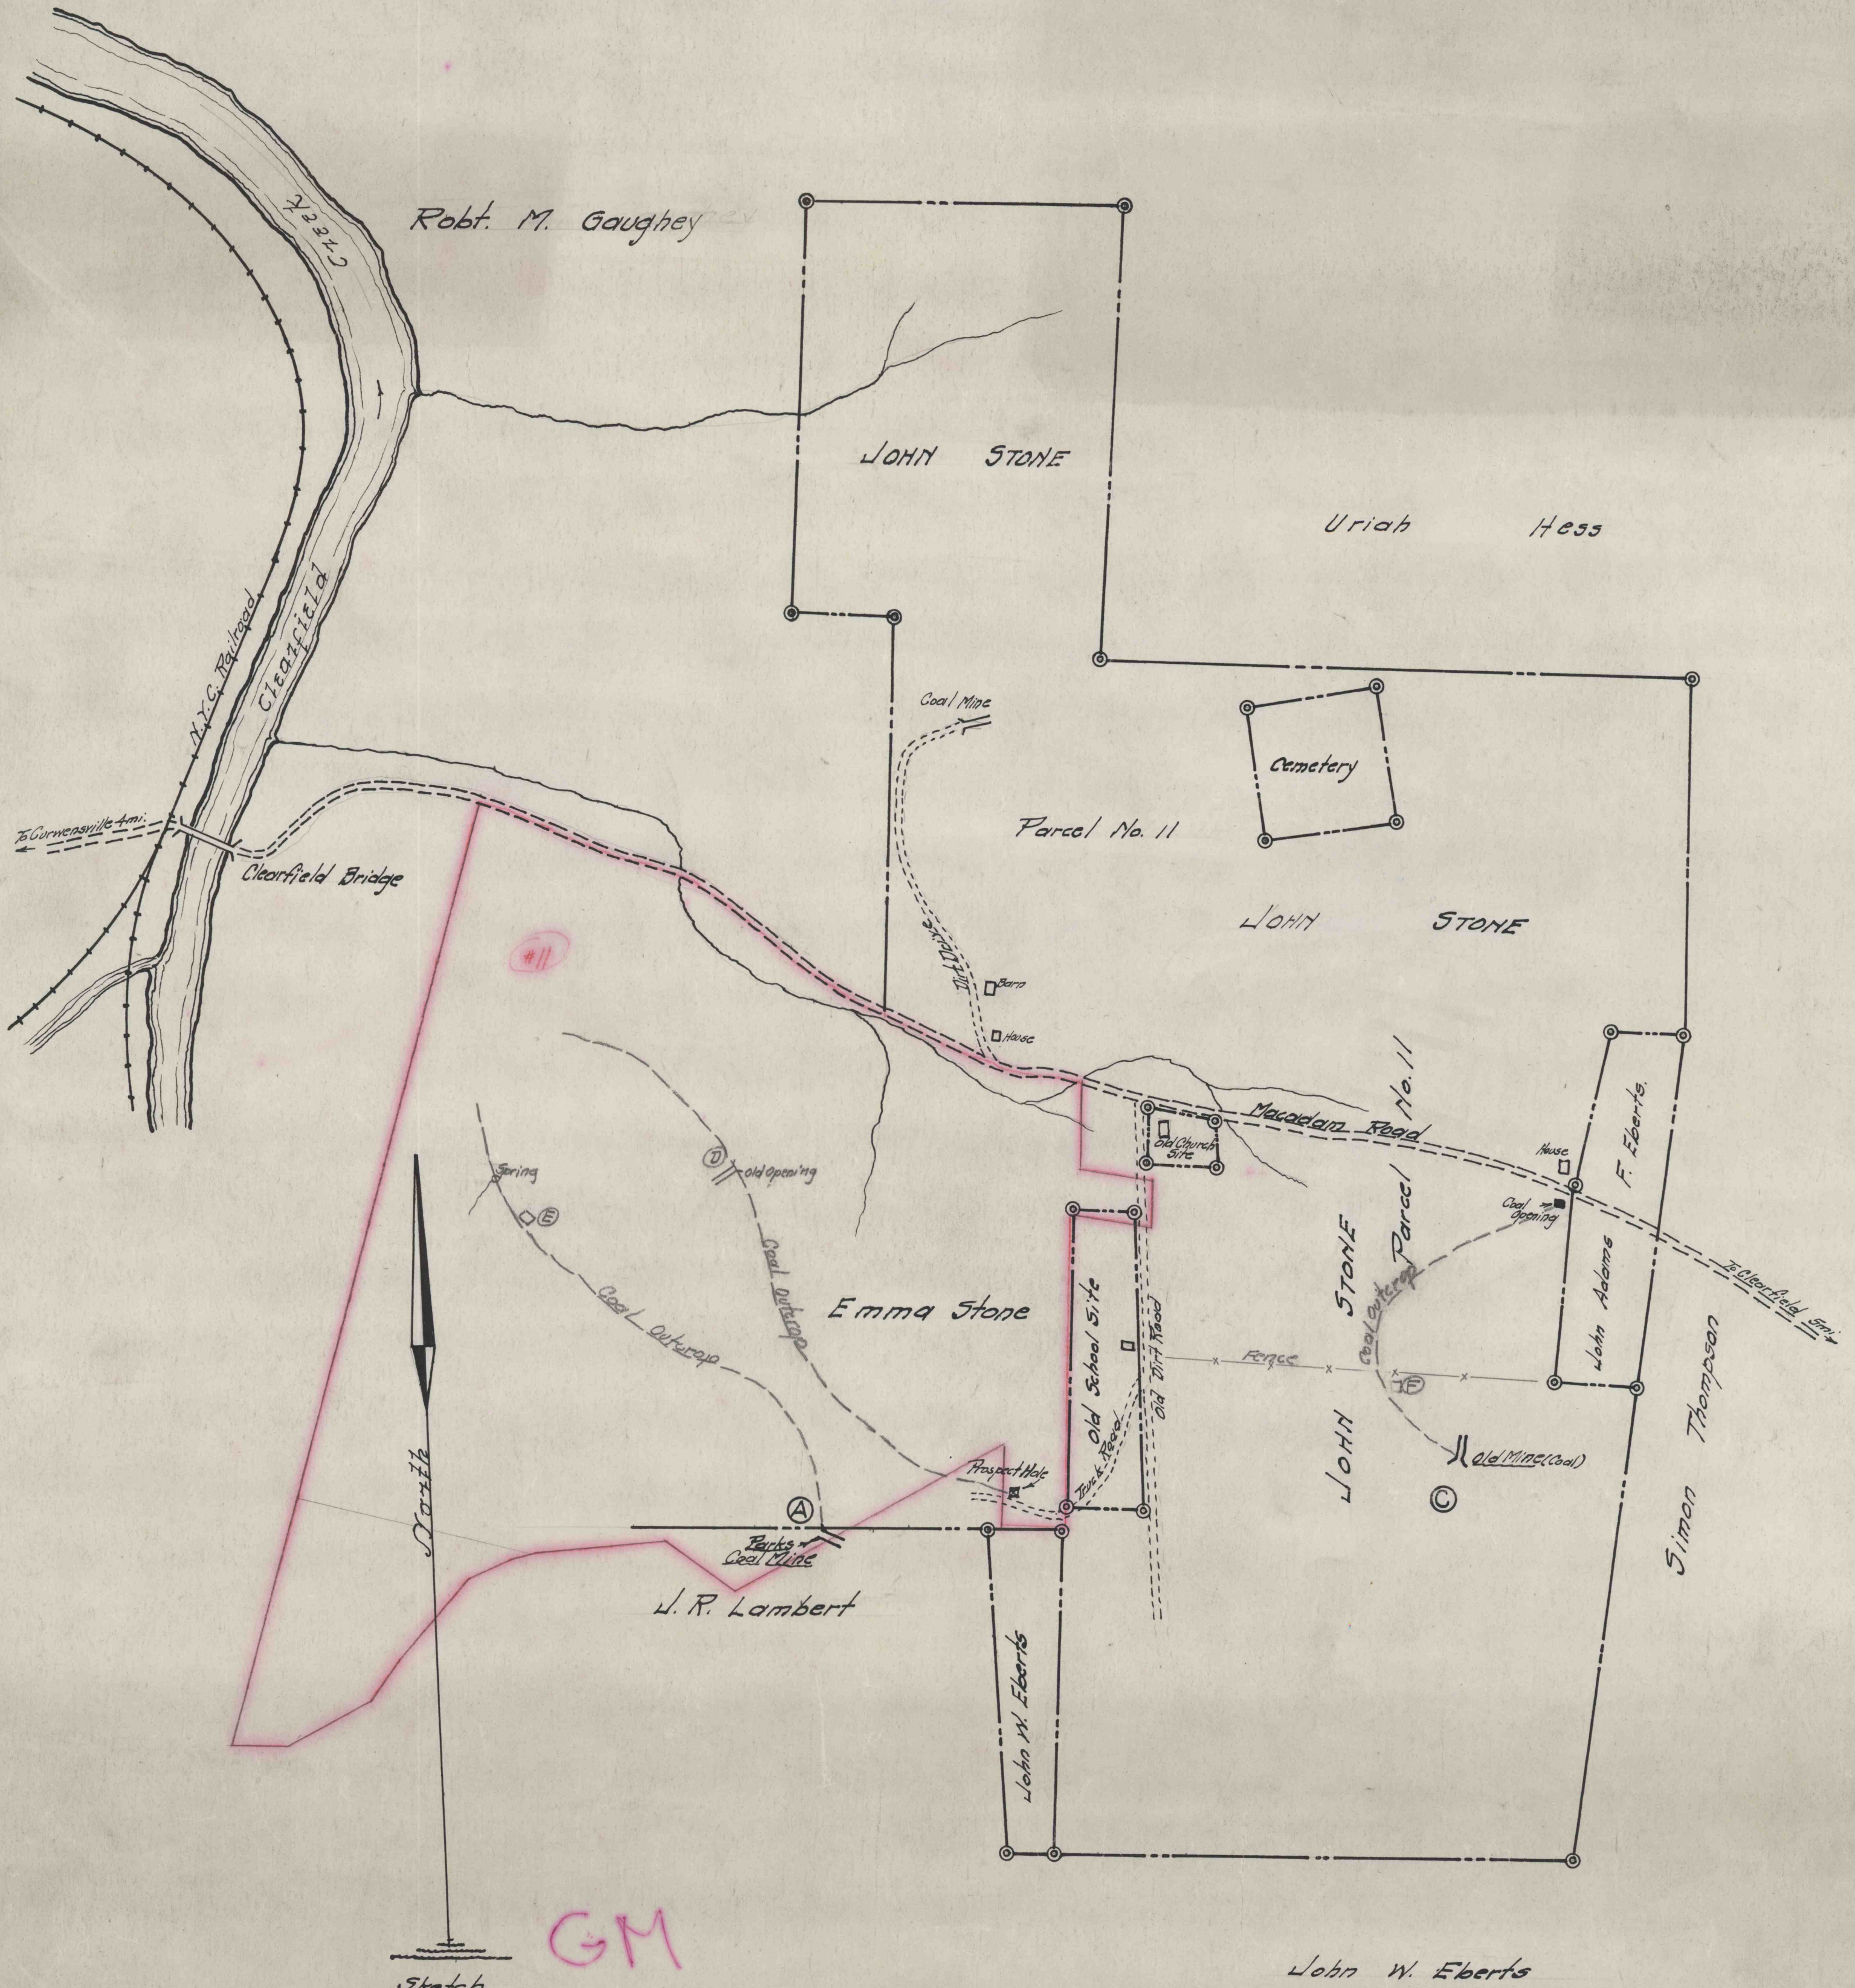

Geo. Hess

Sketch of the
JOHN STONE FARM
 Boggs Township Clearfield Co. Penna.

SCALE 1" = 400'

November 22, 1942

Office of Geo. Hess
 Clearfield, Pa.

File 1174 NB254Y

1174

1825