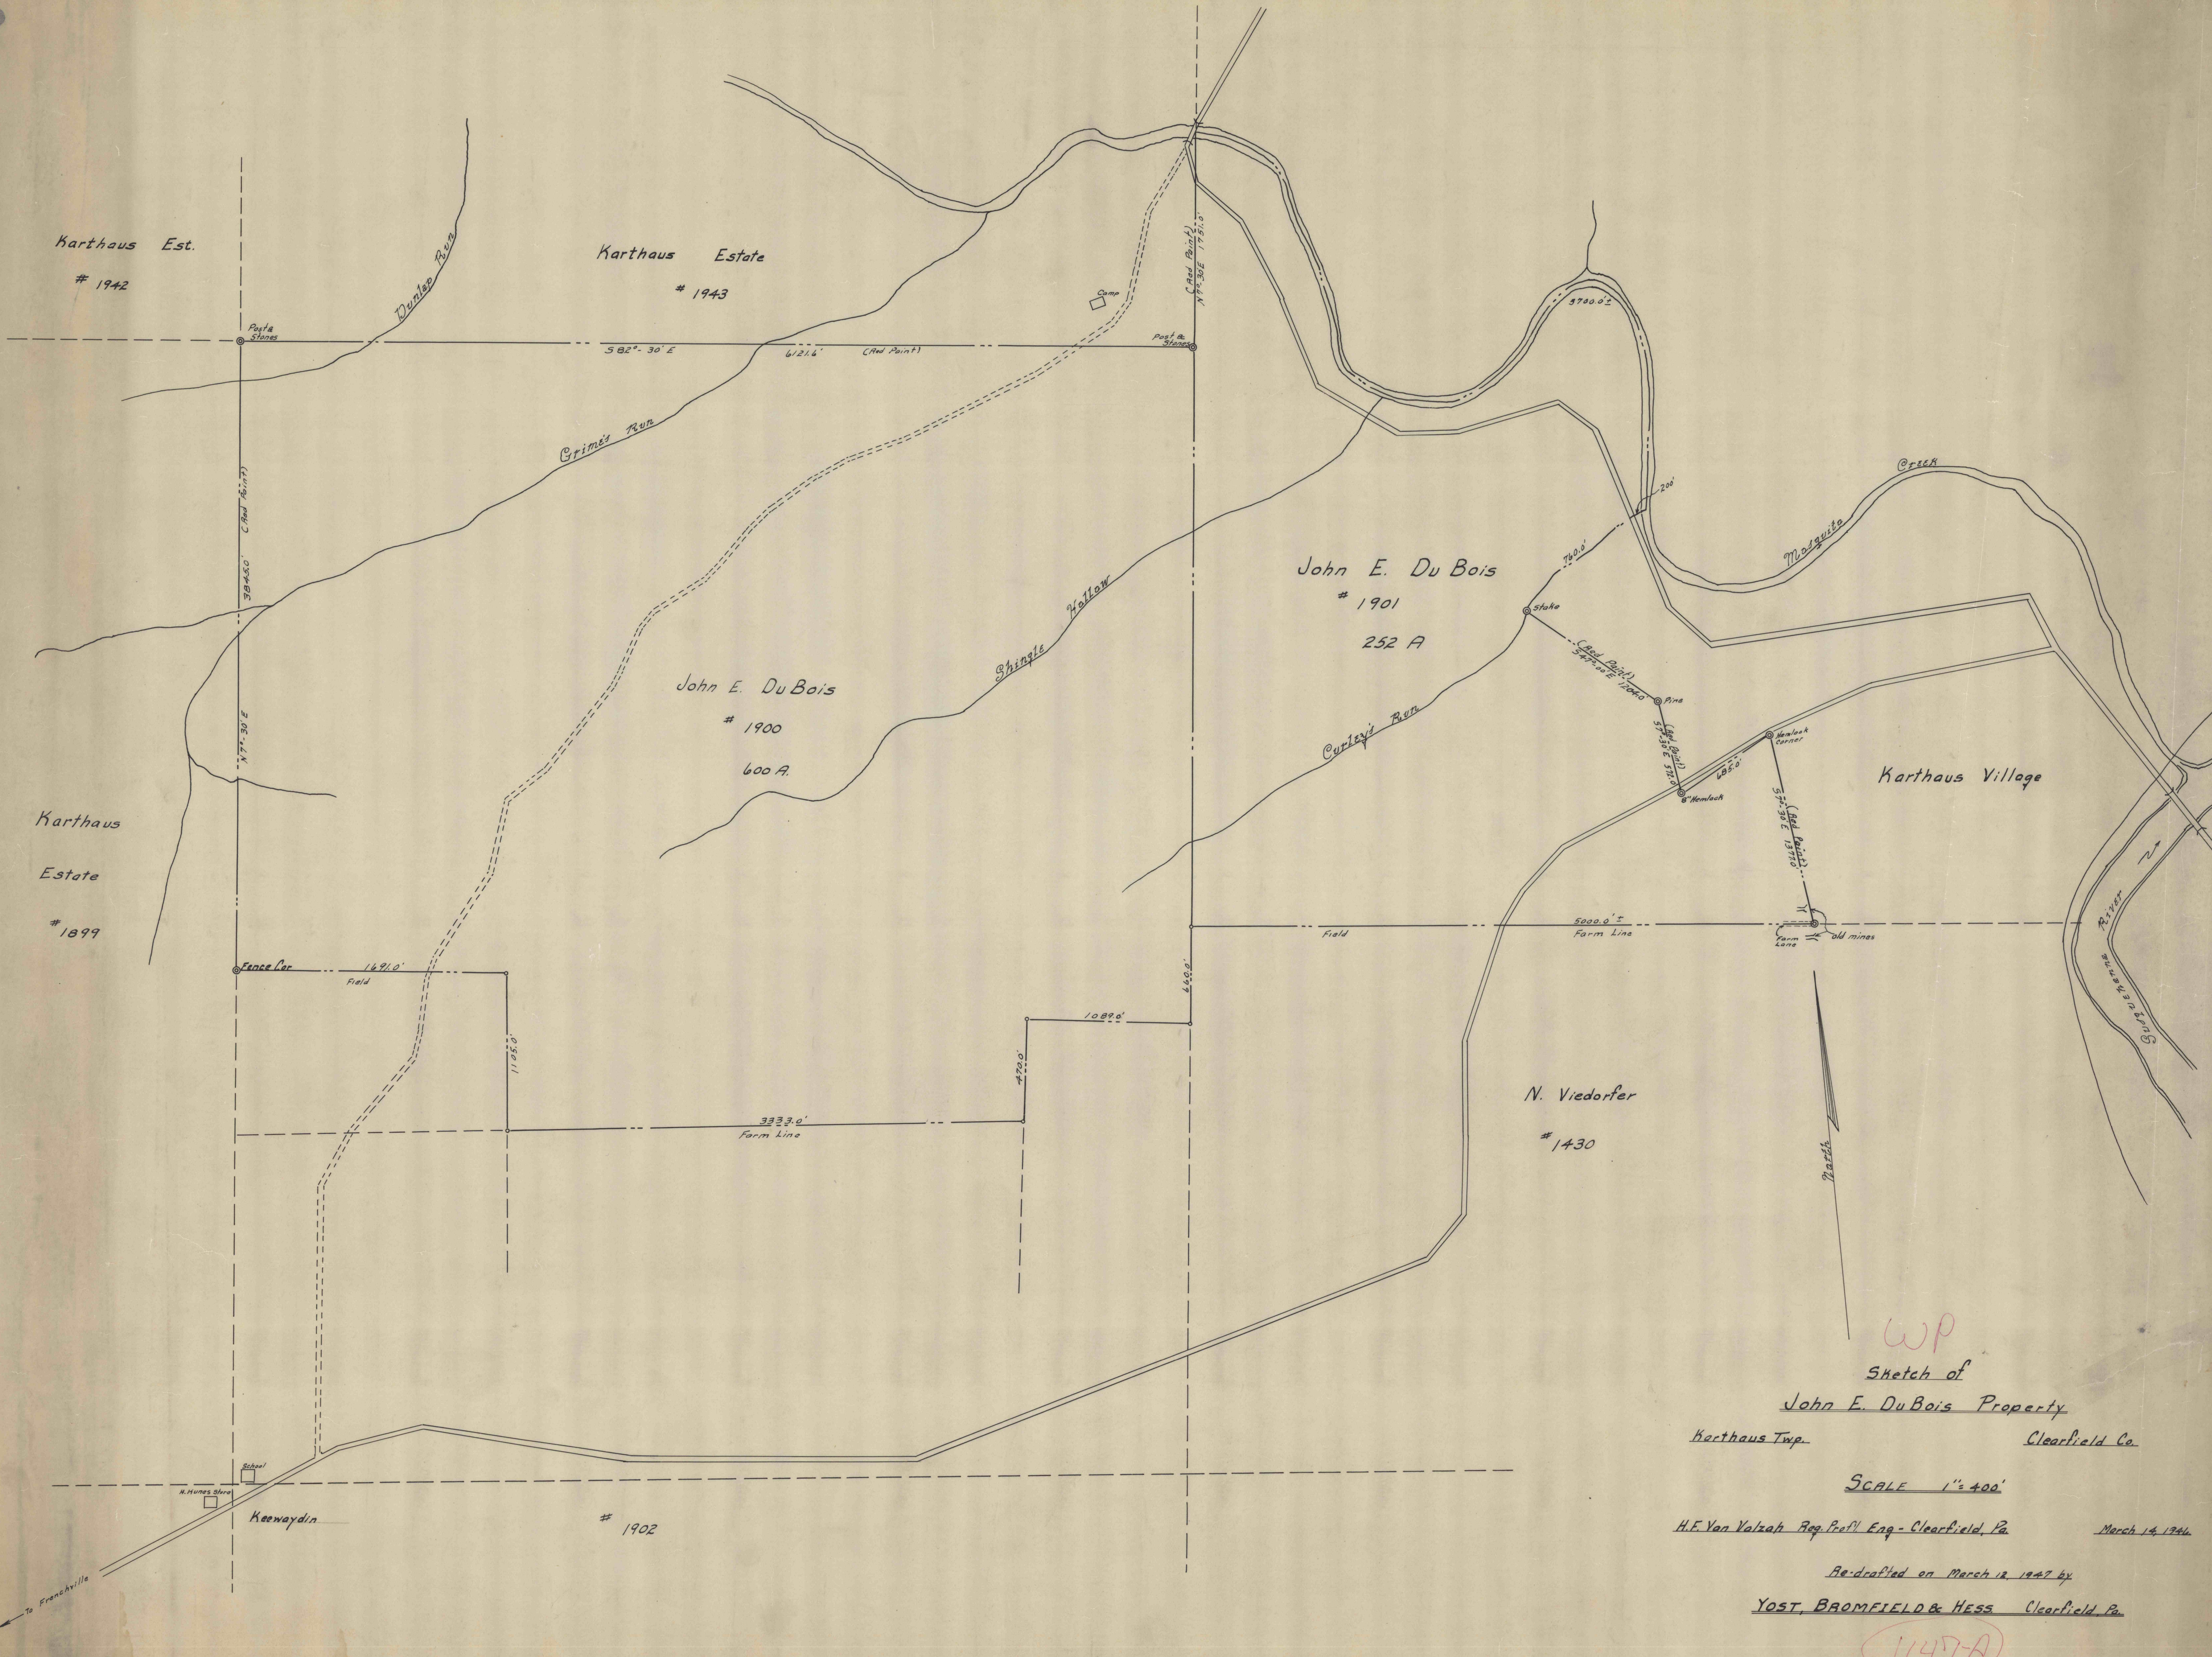

1670

WP
 Sketch of
 John E. Du Bois Property
 Karthaus Twp. Clearfield Co.
 SCALE 1" = 400'
 H.F. Van Valzah Reg. Prof. Eng. - Clearfield, Pa. March 14, 1946.
 Re-drafted on March 12, 1947 by
 YOST, BROMFIELD & HESS Clearfield, Pa.