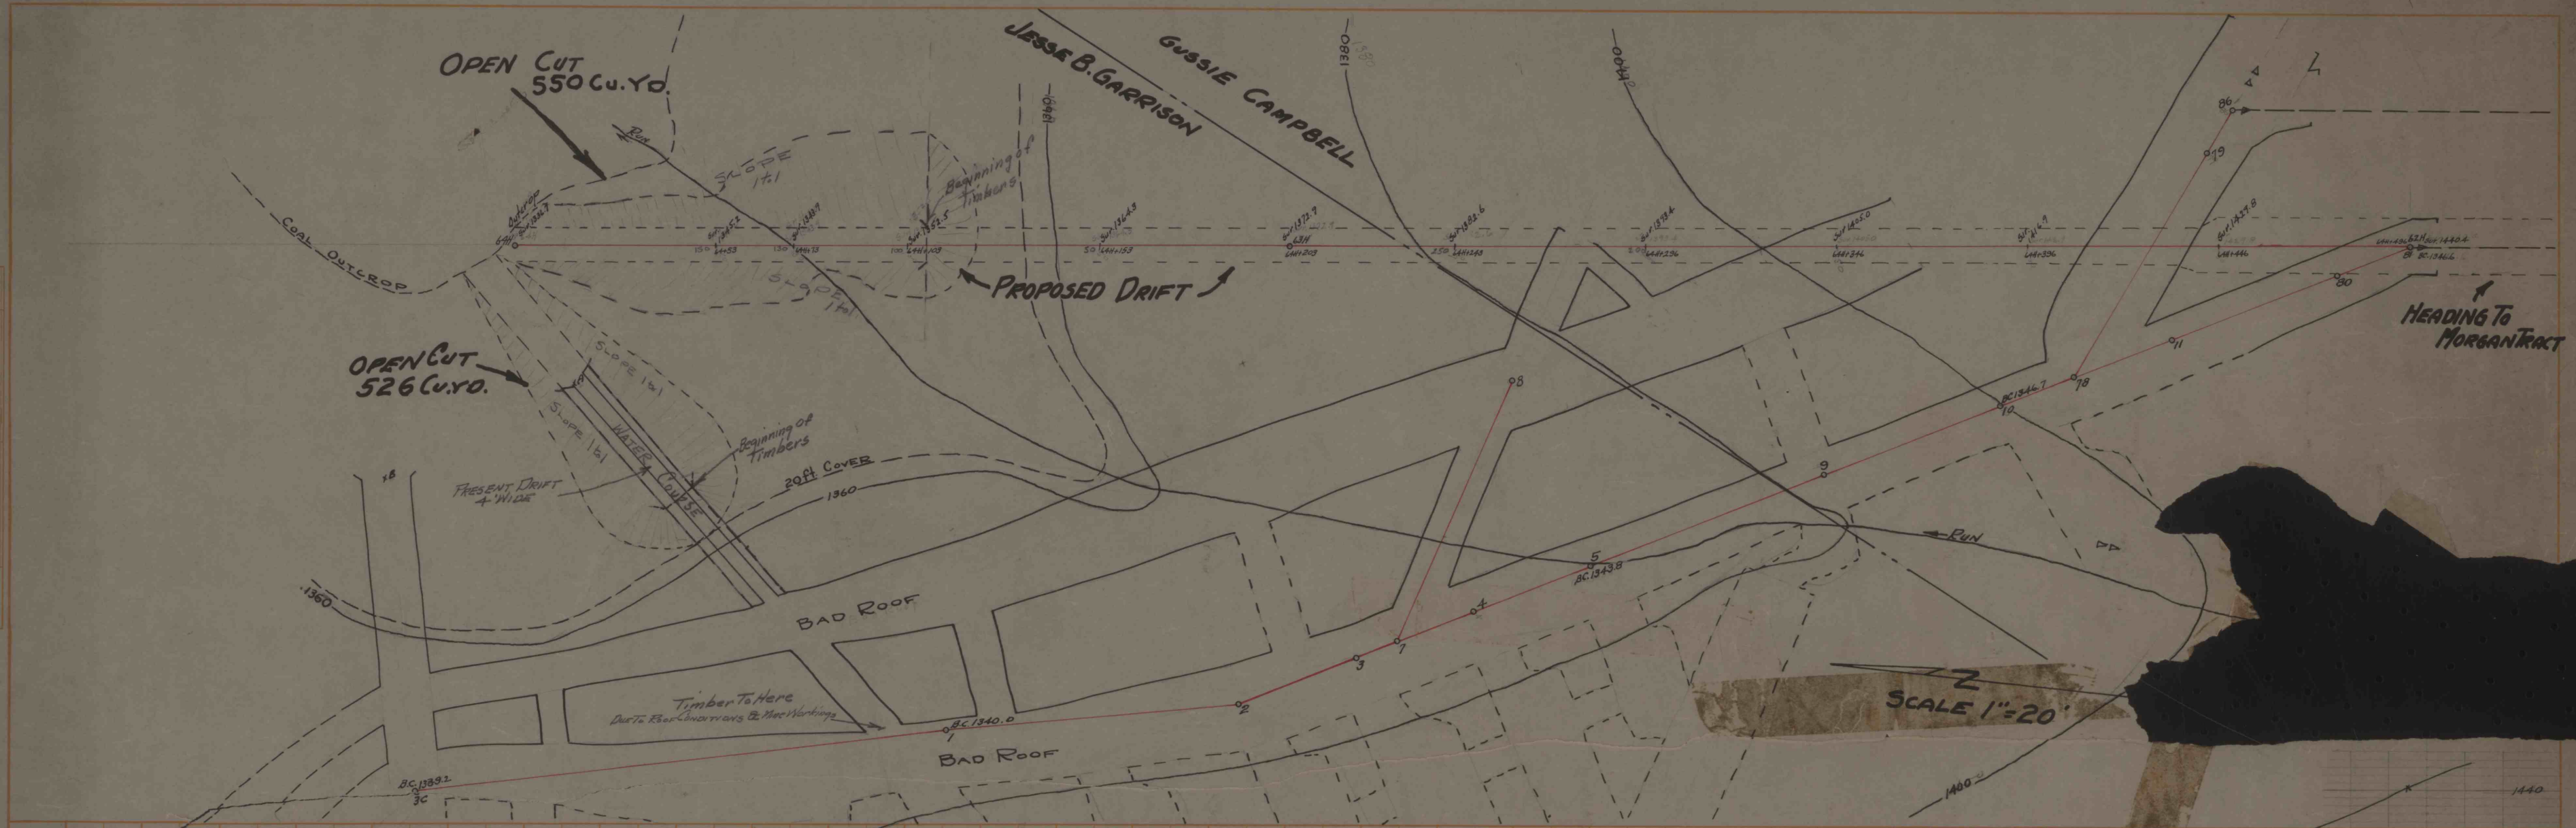

PLAN
 DRAWN BY
 CHECKED BY
 DATE
 SCALE
 TITLE

PROFILE
 DRAWN BY
 CHECKED BY
 DATE
 SCALE
 TITLE

- NARCO -
PROPOSED DRIFT
To CAMPBELL & MORGAN COAL
 SCALE { HOR. 1"=20'
 VERT. 1"=10'
 APRIL 15, 1940
 INDEX N° 54-2-32