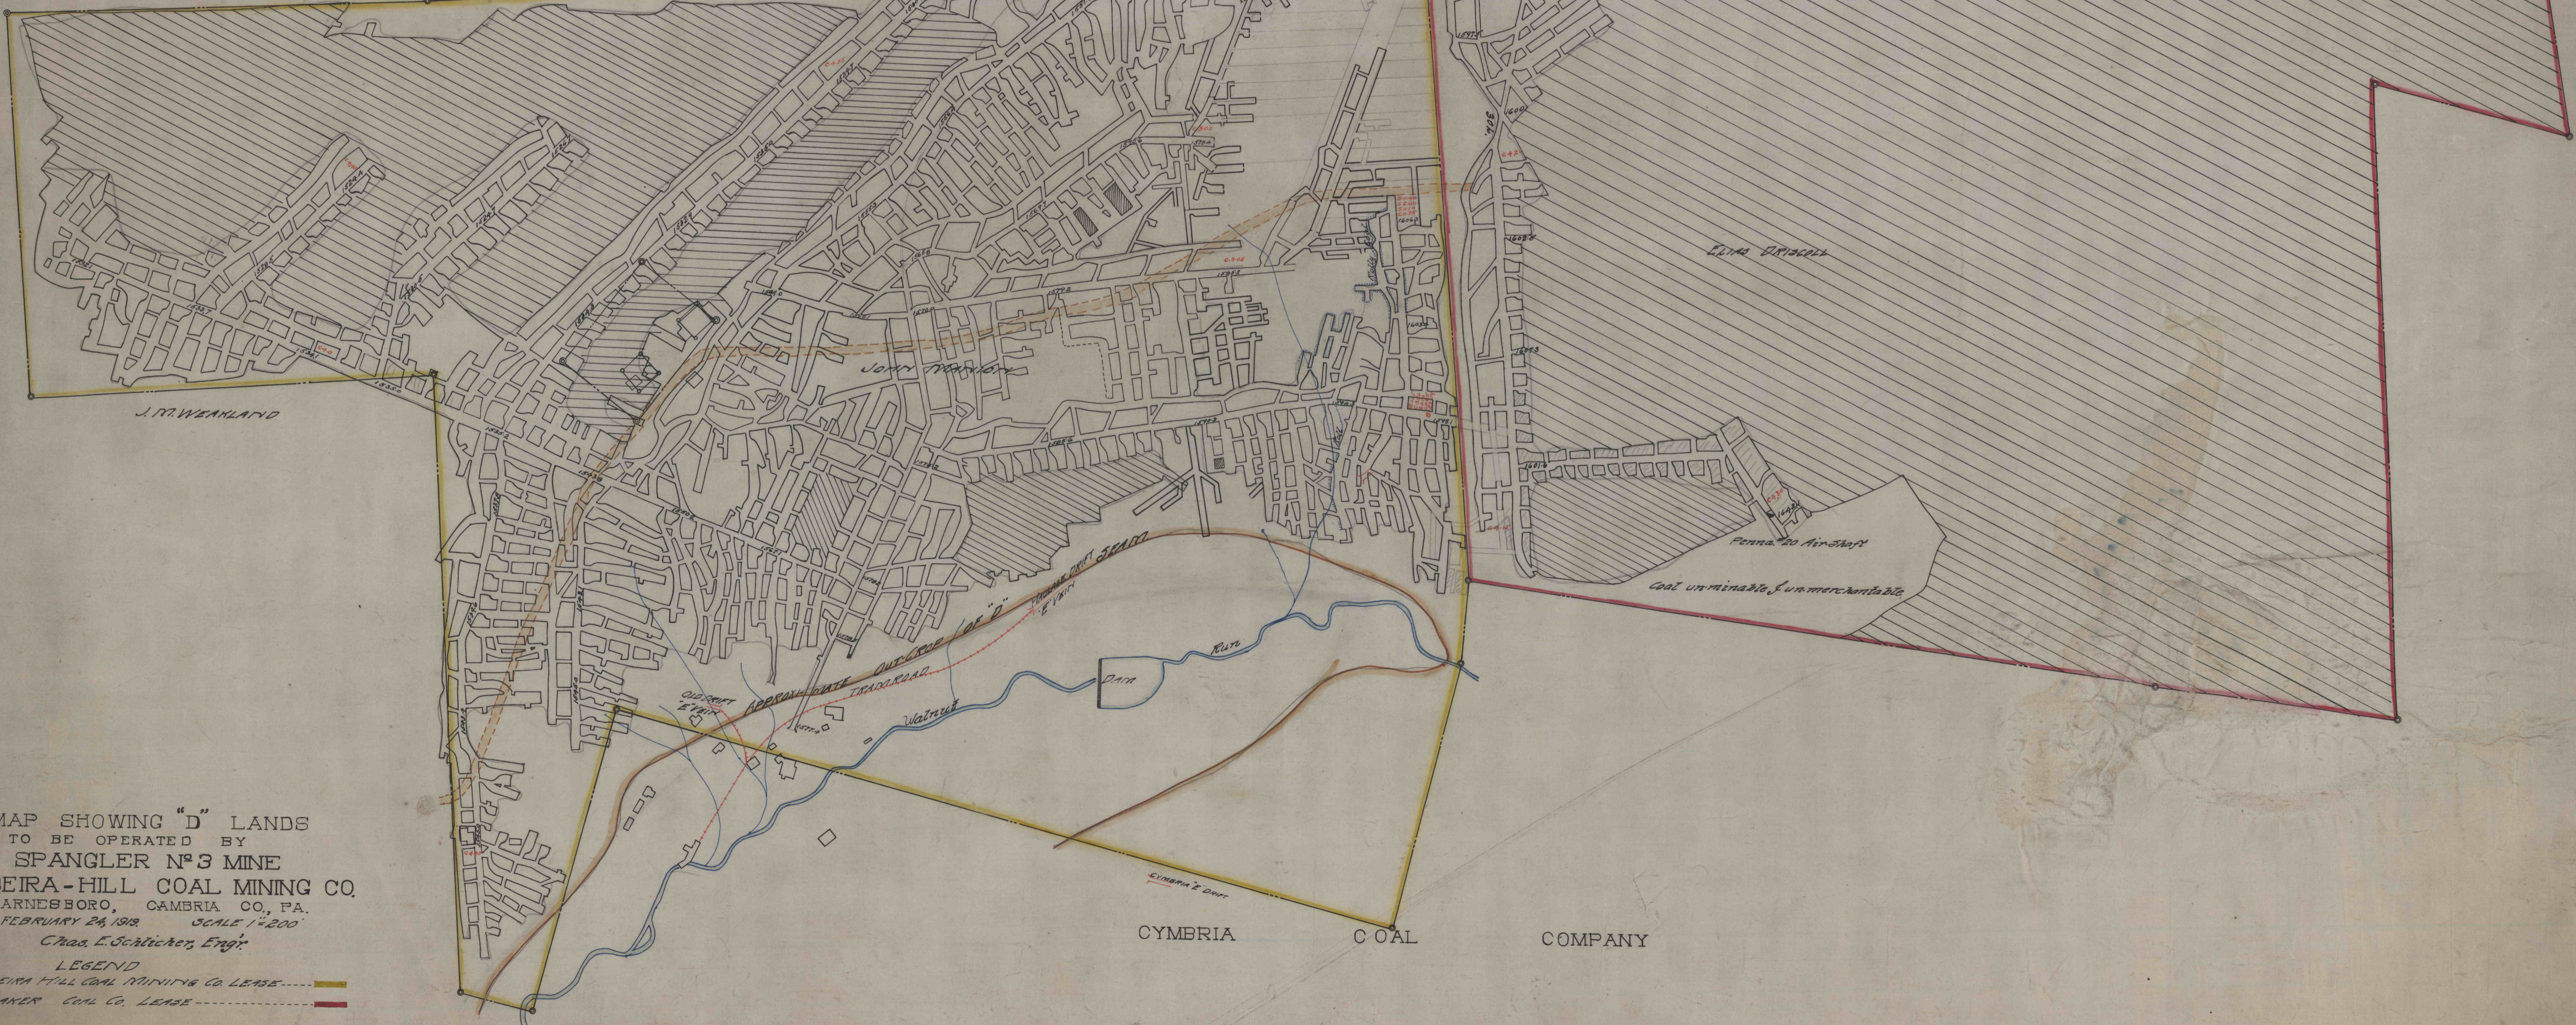

COAL

COMPANY

MAP SHOWING "D" LANDS  
 TO BE OPERATED BY  
 SPANGLER N°3 MINE  
 MADEIRA-HILL COAL MINING CO.  
 BARNESBORO, CAMBRIA CO., PA.  
 FEBRUARY 24, 1912 SCALE 1"=200'  
 Chas. L. Schlichter, Eng'r