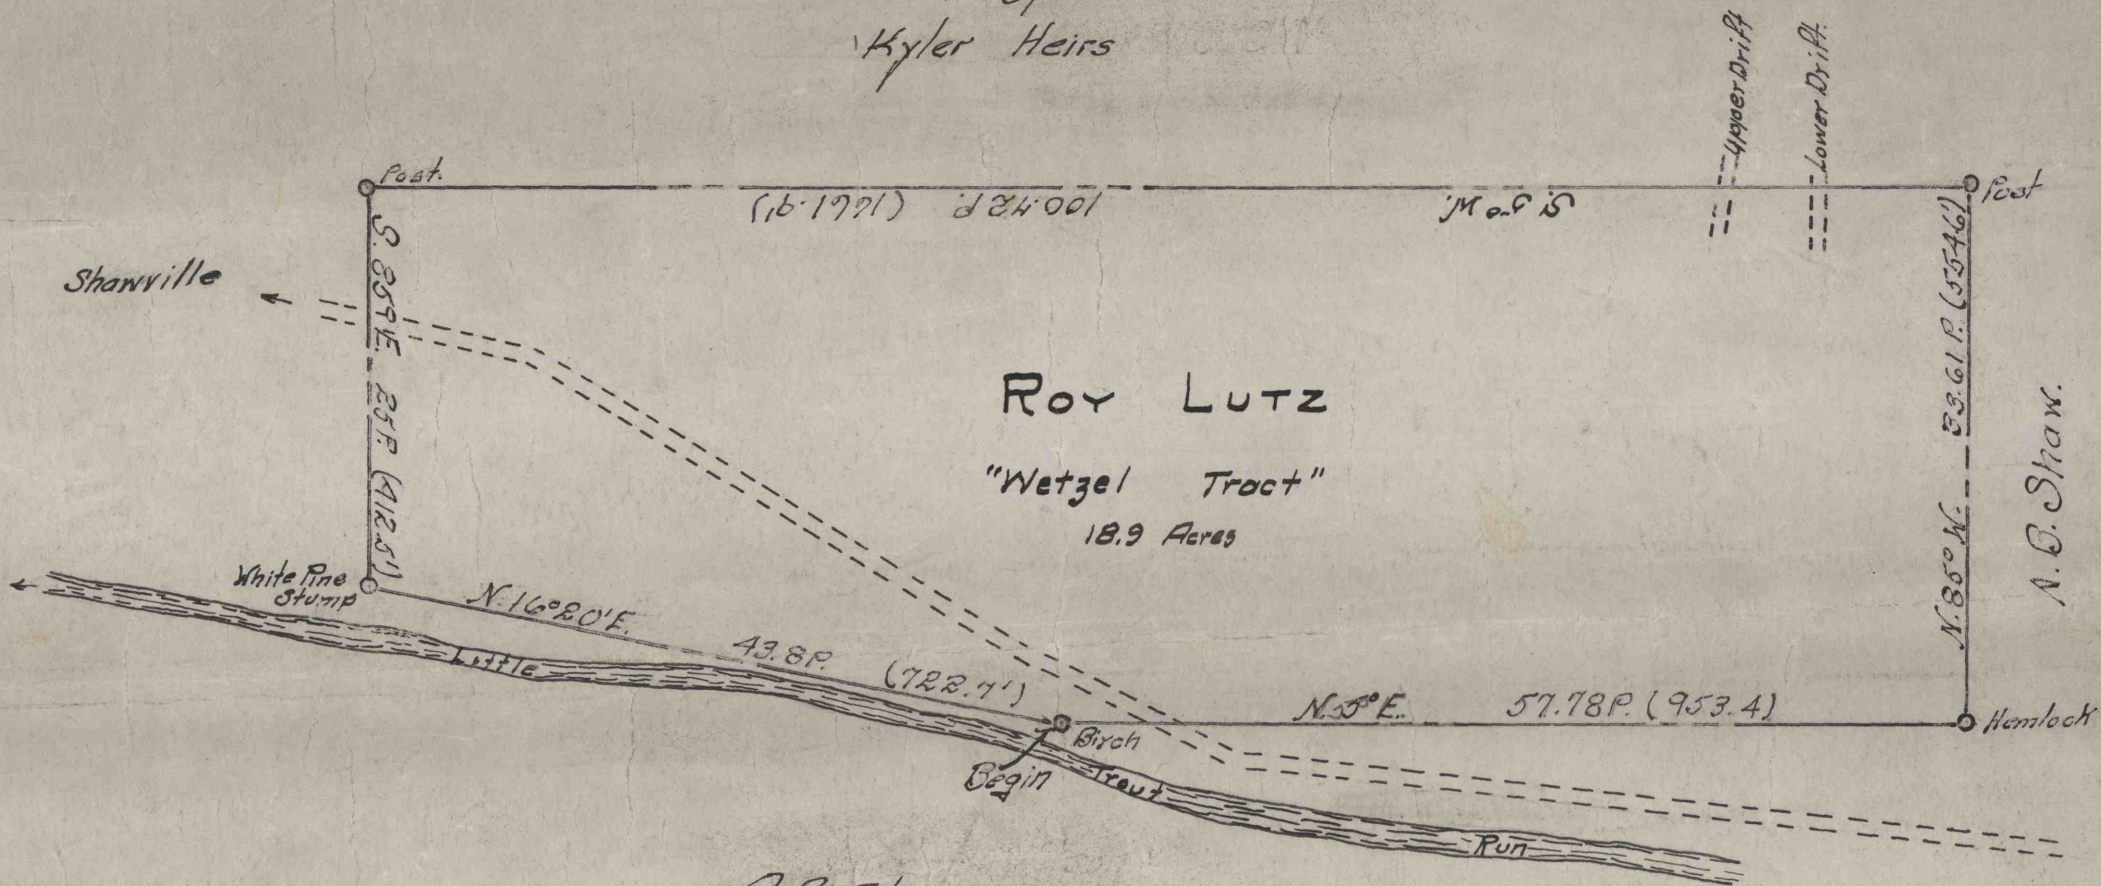

Murray & Wilson
of
Kyler Heirs

ROY LUTZ
"Wetzel Tract"
18.9 Acres

1" = 200' N.

Land Map **P**
of
Roy Lutz Tract

Goshen Twp. Clearfield Co.
Yost, Bromfield & Hess Engrs.
Clearfield Pa.
N.B. Y. 258 **File 393**

Scale 1" = 200'

698