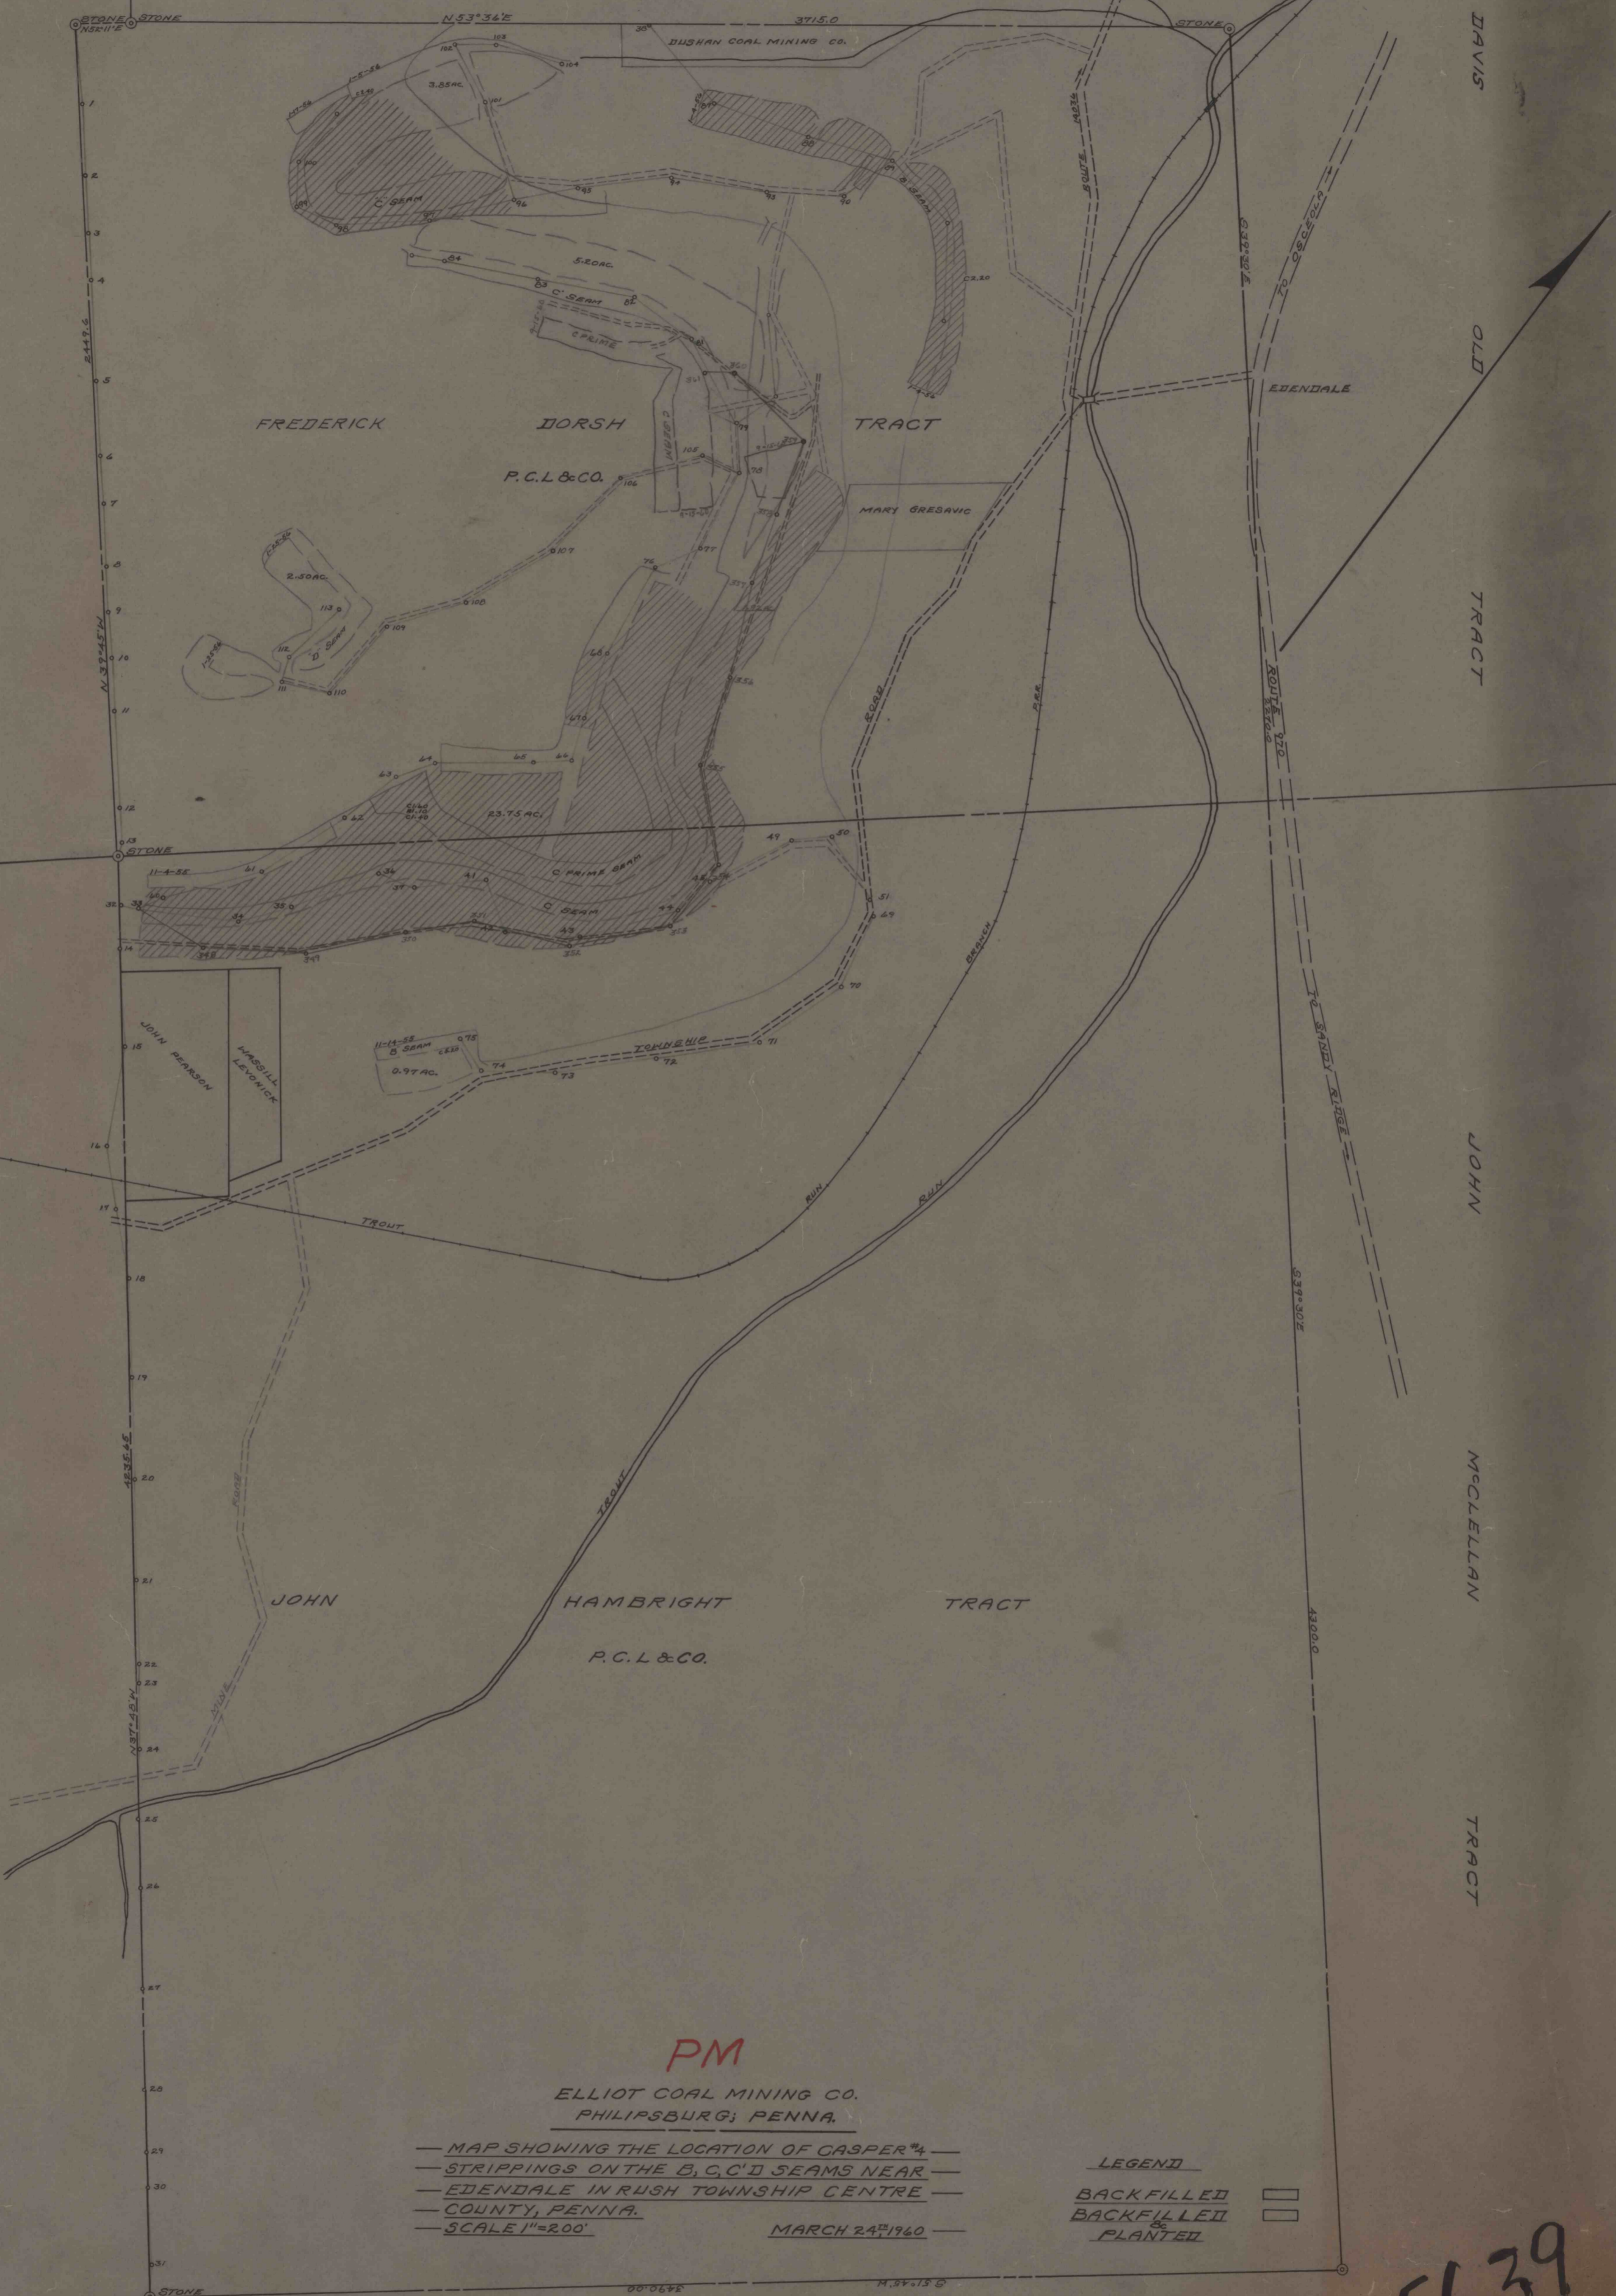

KITTANING COAL CO.

PM

ELLIOT COAL MINING CO.  
PHILIPSBURG, PENNA.

— MAP SHOWING THE LOCATION OF CASPER #4 —  
— STRIPPINGS ON THE B, C, D SEAMS NEAR —  
— EDENDALE IN RUSH TOWNSHIP CENTRE —  
— COUNTY, PENNA. —  
— SCALE 1"=200' —

MARCH 24<sup>th</sup> 1940

LEGEND

- BACKFILLED
- BACKFILLED & PLANTED

5639

Handwritten initials or marks in the bottom left corner.