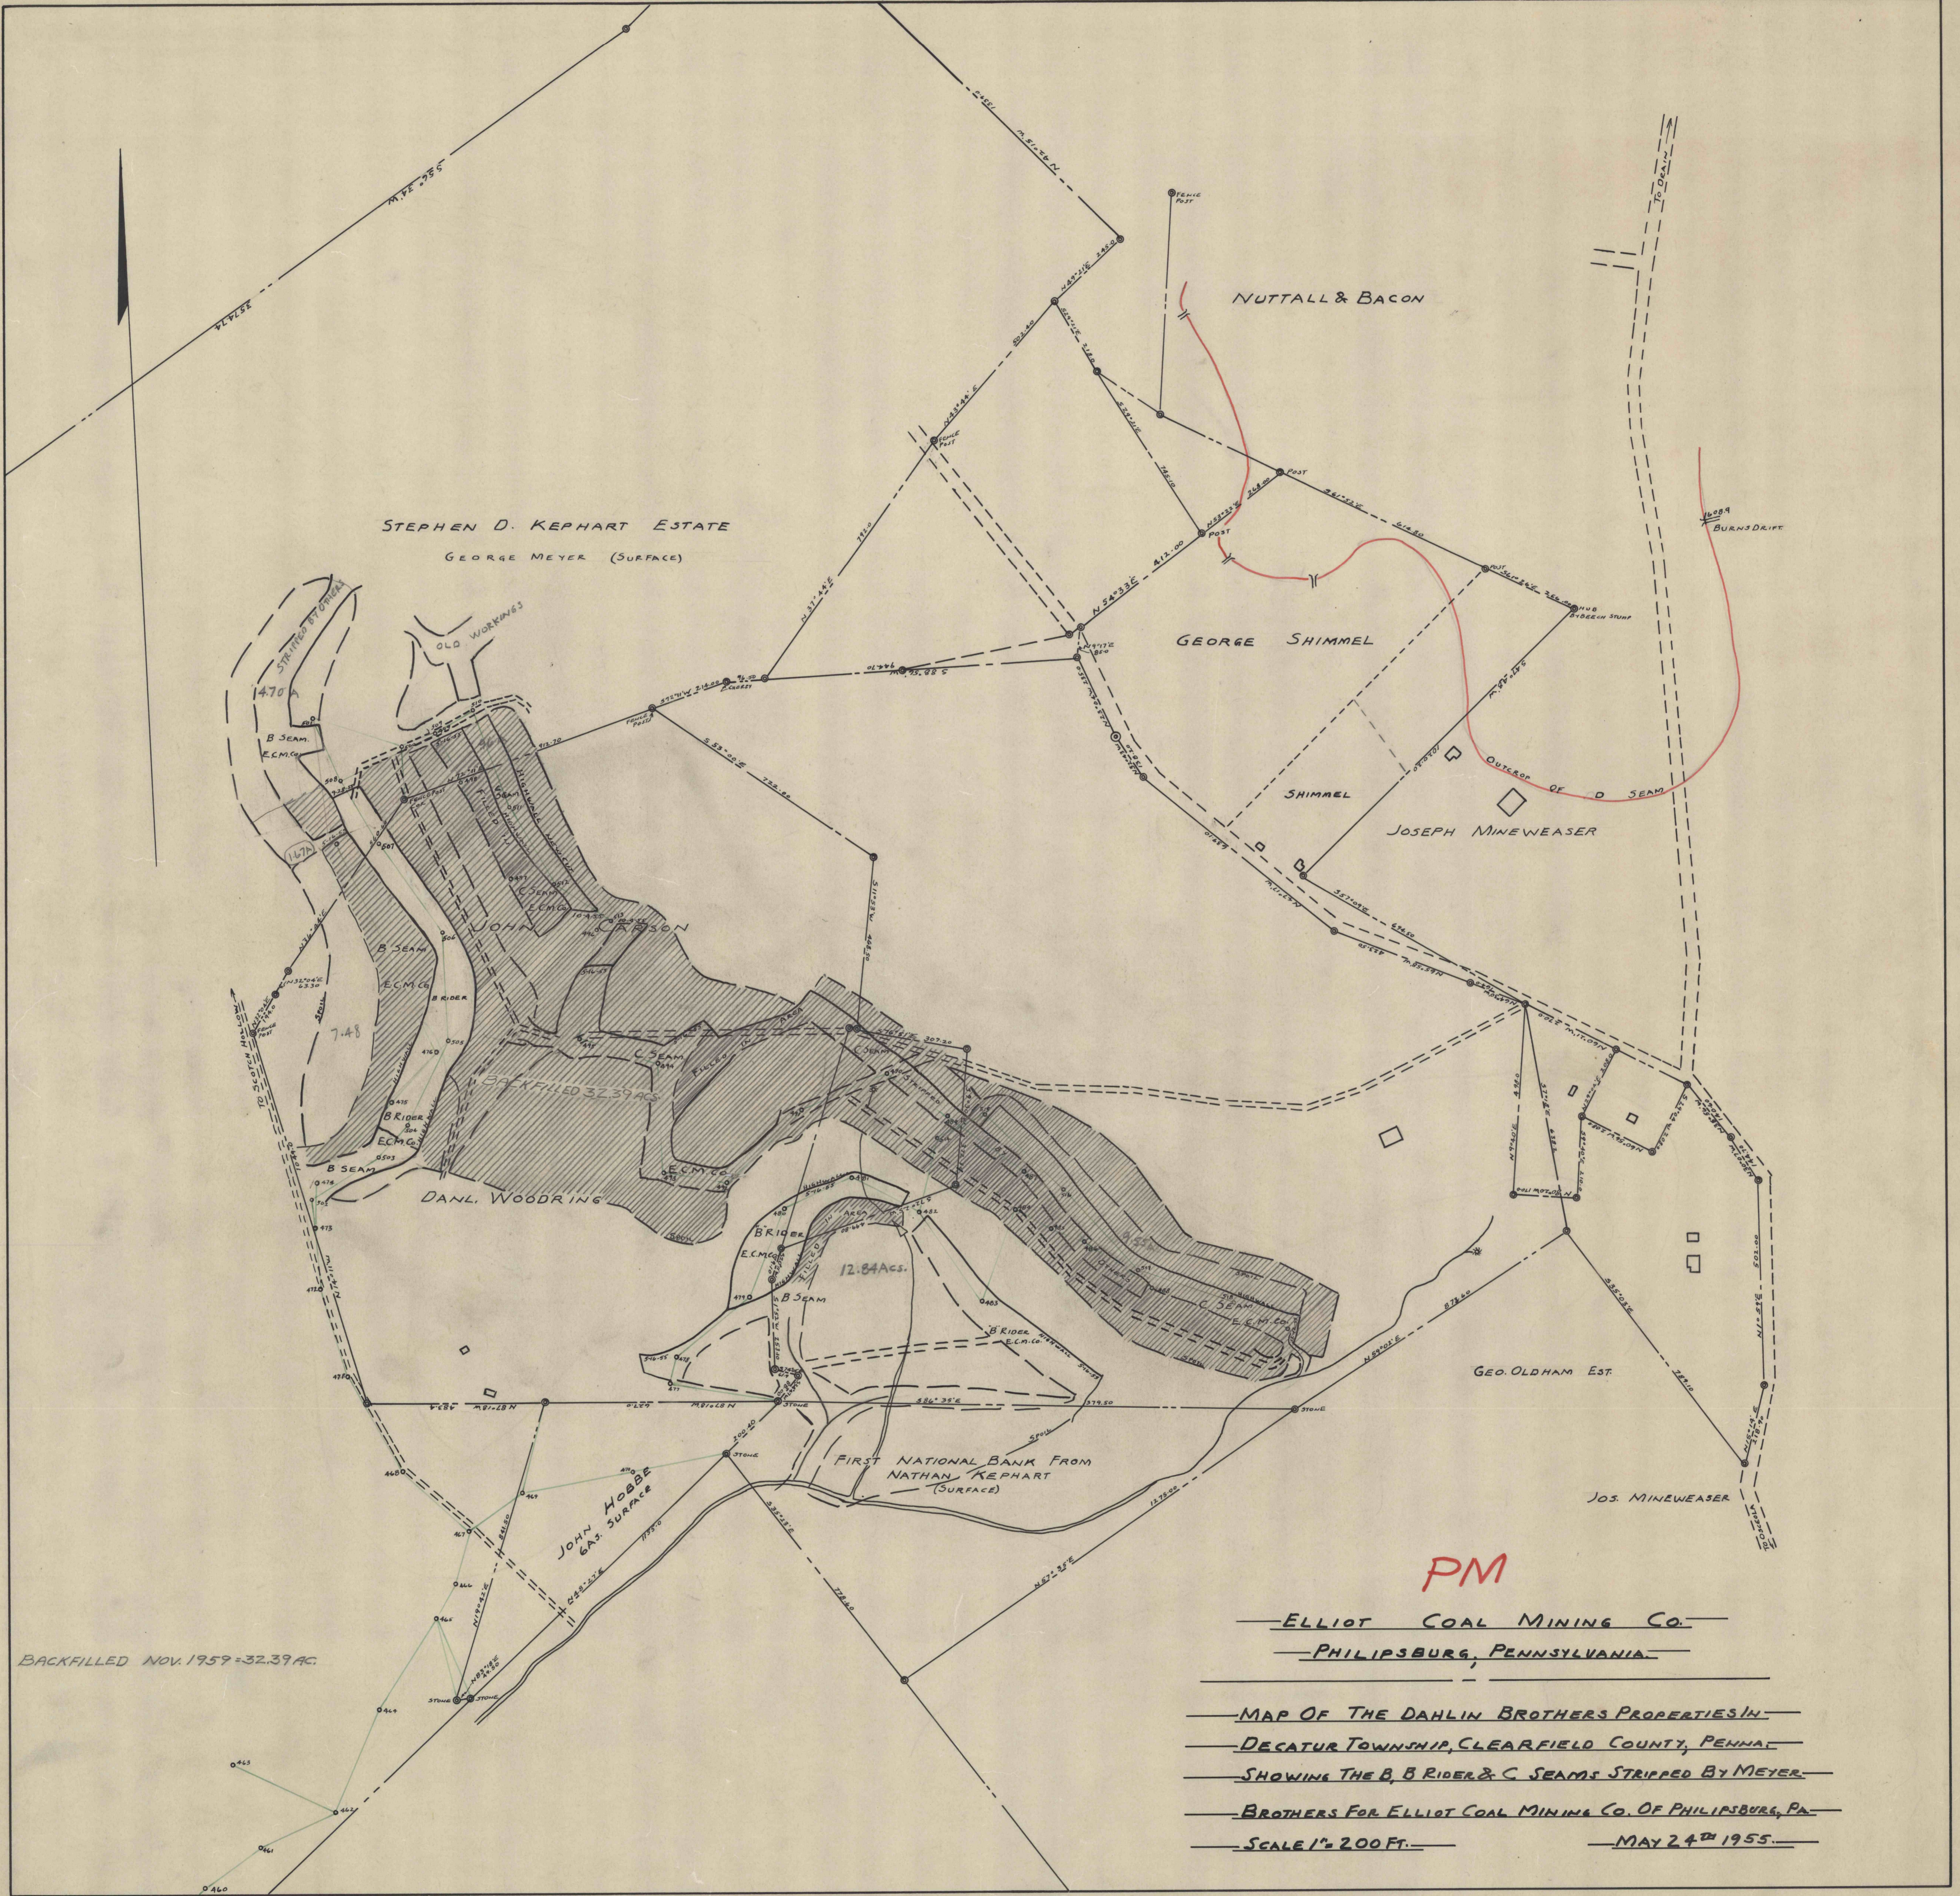

BM

BACKFILLED NOV. 1959 = 32.39 AC.

PM

— ELLIOT COAL MINING CO. —  
 — PHILIPSBURG, PENNSYLVANIA. —

— MAP OF THE DAHLIN BROTHERS PROPERTIES IN —  
 — DECATUR TOWNSHIP, CLEARFIELD COUNTY, PENNA. —  
 — SHOWING THE B, B RIDER & C SEAMS STRIPPED BY MEYER —  
 — BROTHERS FOR ELLIOT COAL MINING CO. OF PHILIPSBURG, PA. —  
 — SCALE 1" = 200 FT. — MAY 24<sup>TH</sup> 1955. —