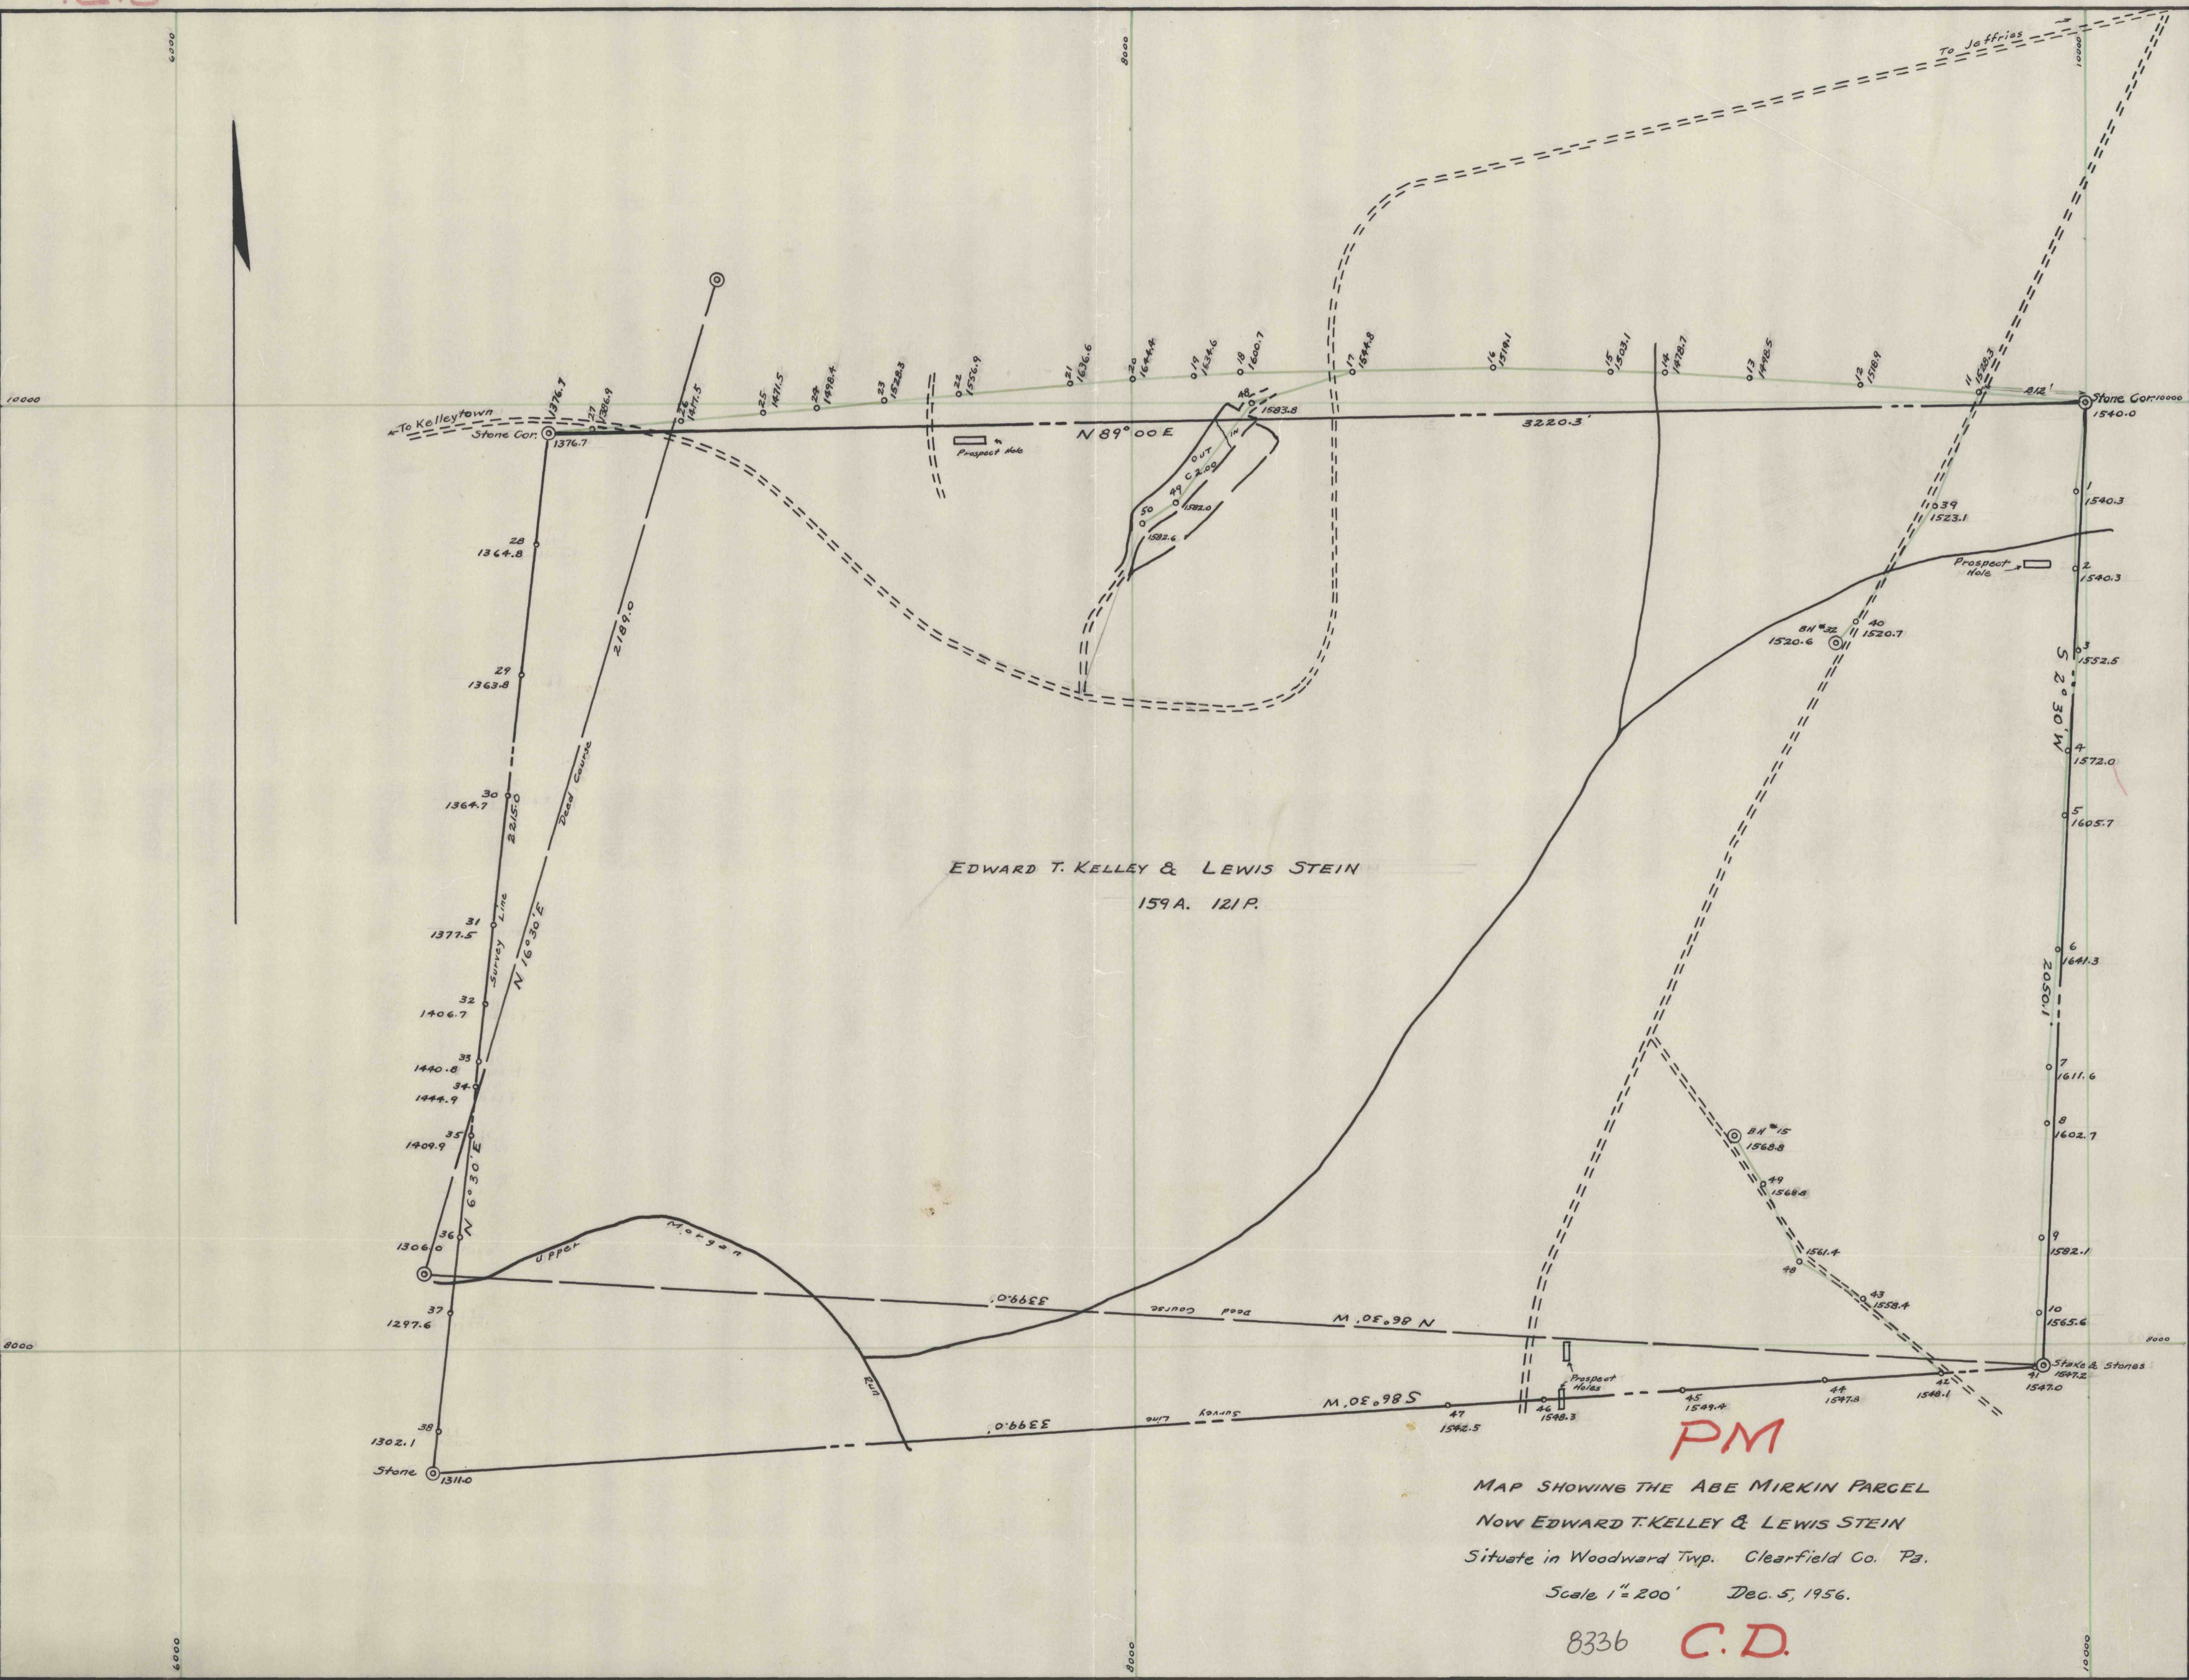

PM
C.D.

4767

EDWARD T. KELLEY & LEWIS STEIN
159A. 121P.

PM

MAP SHOWING THE ABE MIRKIN PARCEL
Now EDWARD T. KELLEY & LEWIS STEIN
Situate in Woodward Twp. Clearfield Co. Pa.
Scale 1" = 200' Dec. 5, 1956.

8336 C.D.