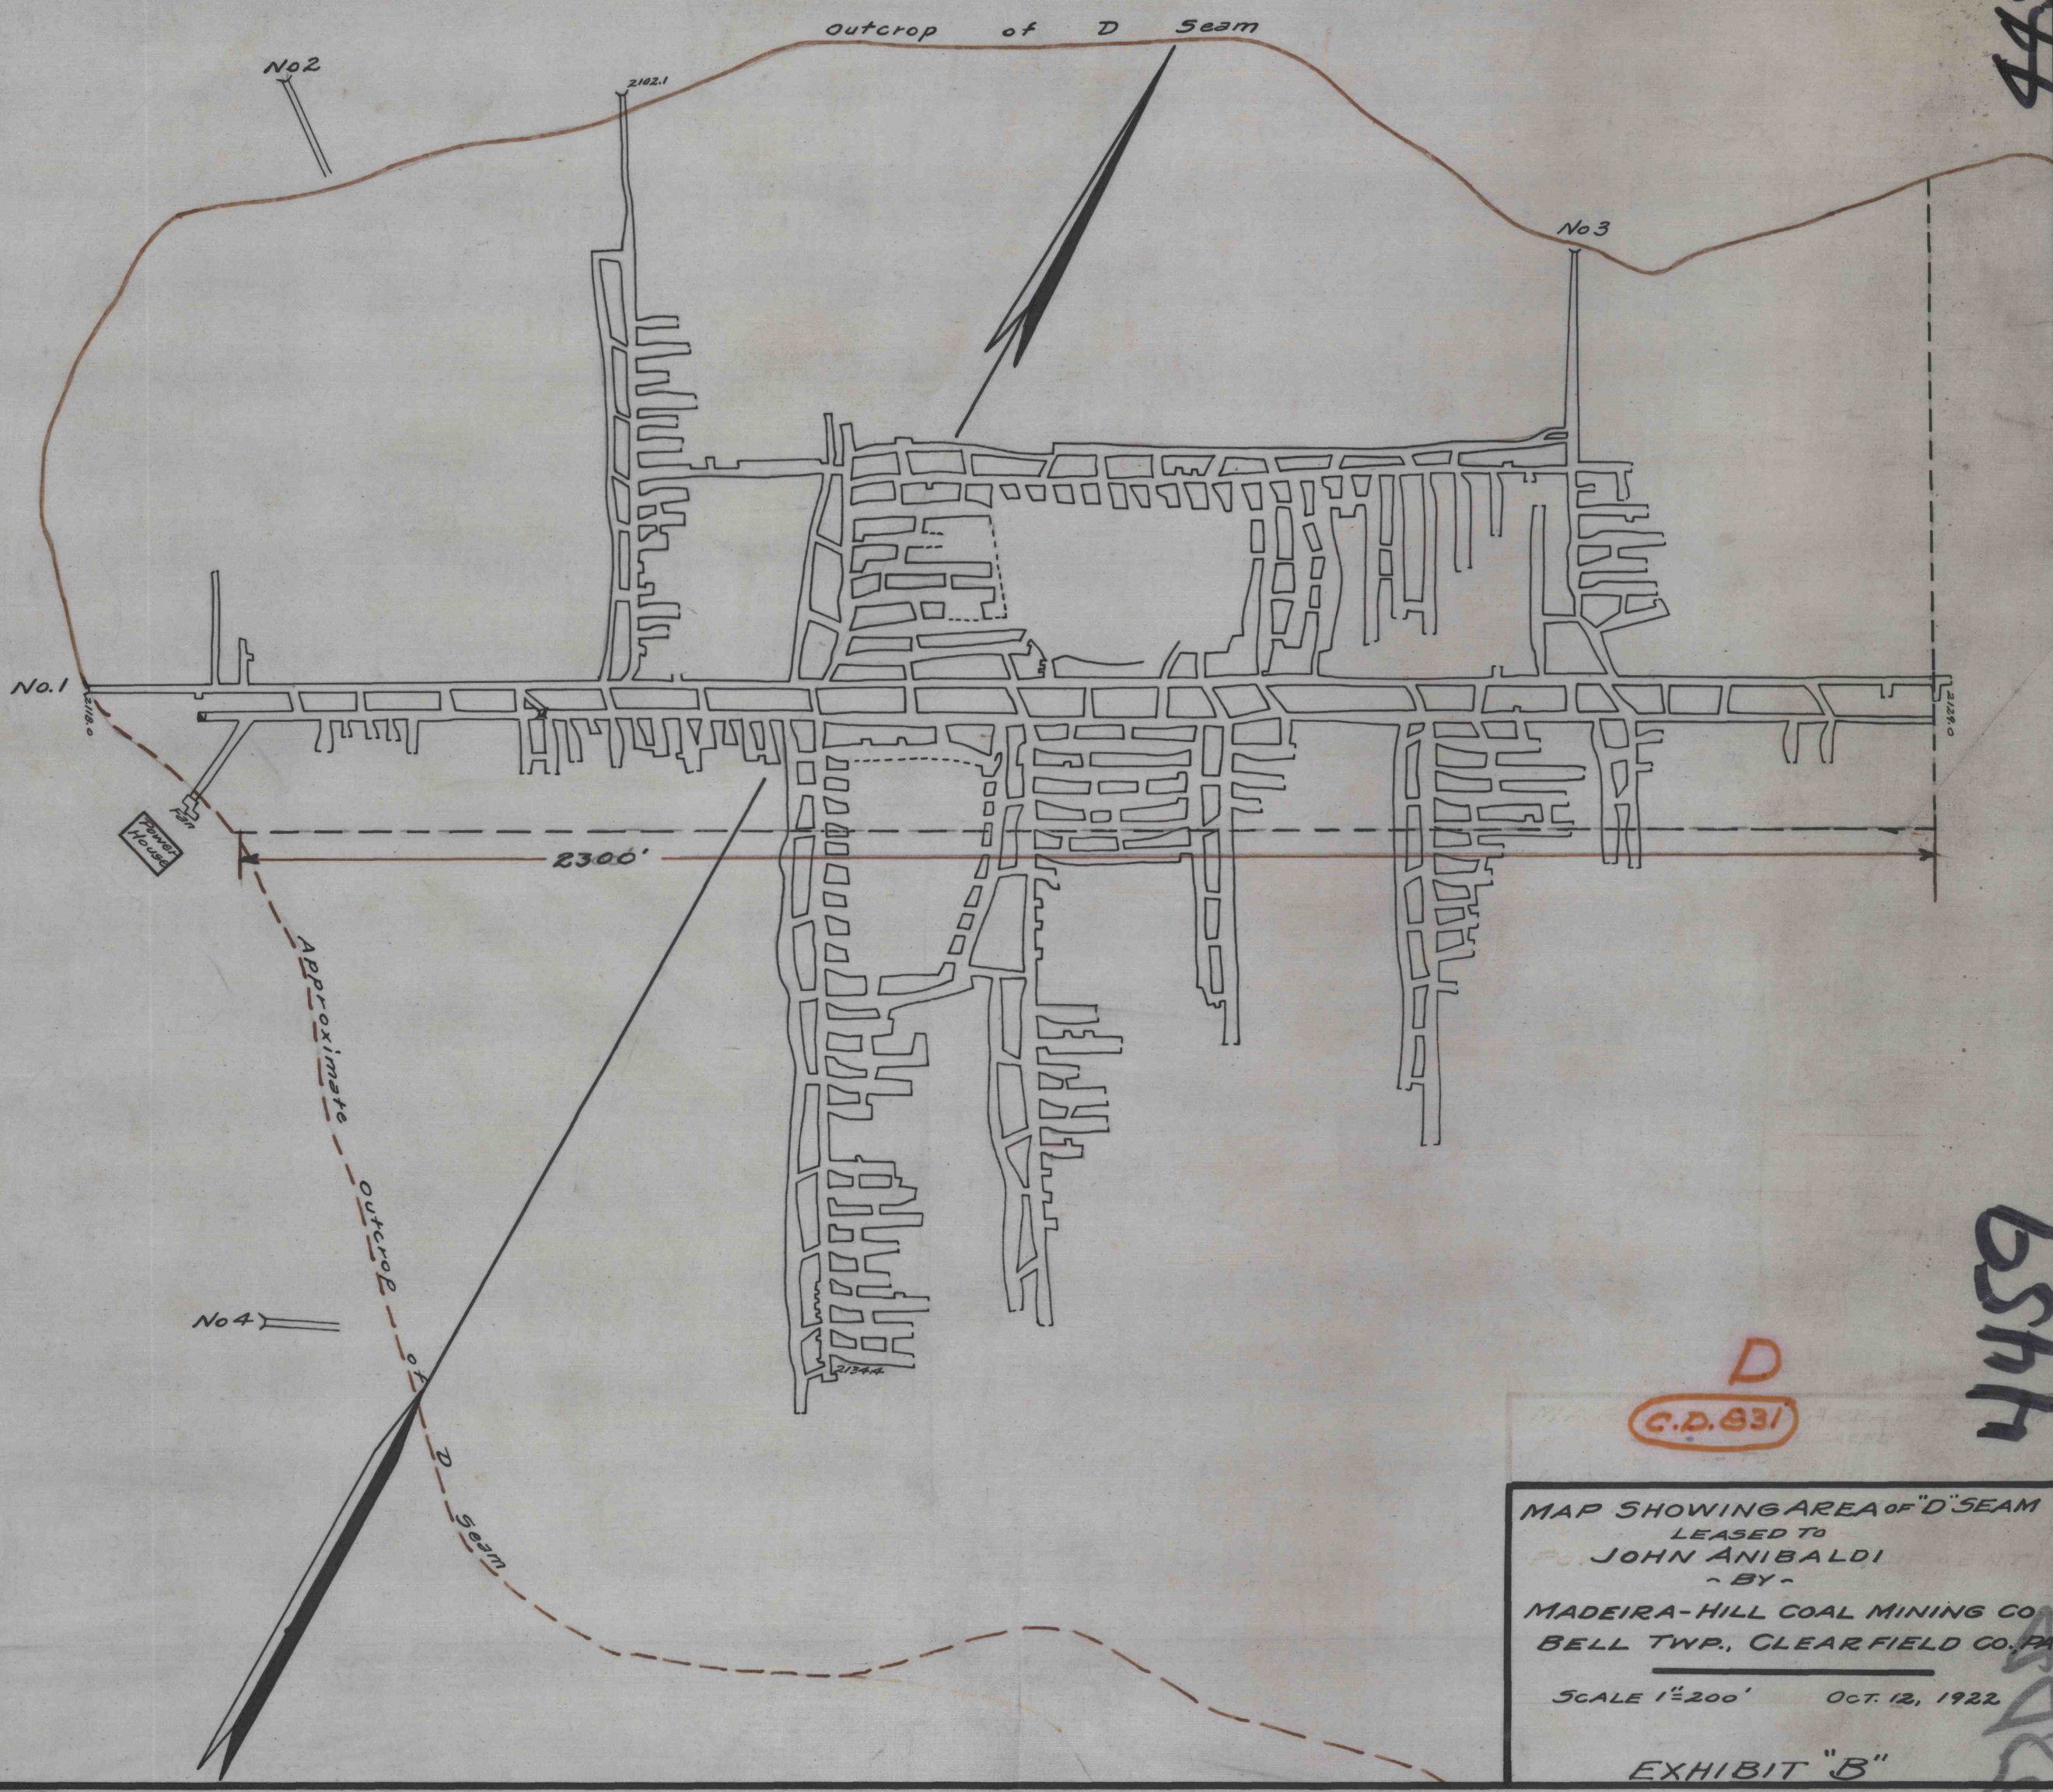

655H  
4459

D  
 C.D. 831

MAP SHOWING AREA OF "D" SEAM  
 LEASED TO  
 JOHN ANIBALDI  
 - BY -  
 MADEIRA-HILL COAL MINING CO.  
 BELL TWP., CLEARFIELD CO., PA.  
 SCALE 1"=200'      OCT. 12, 1922  
 EXHIBIT "B"

655H  
4459

655H  
4459