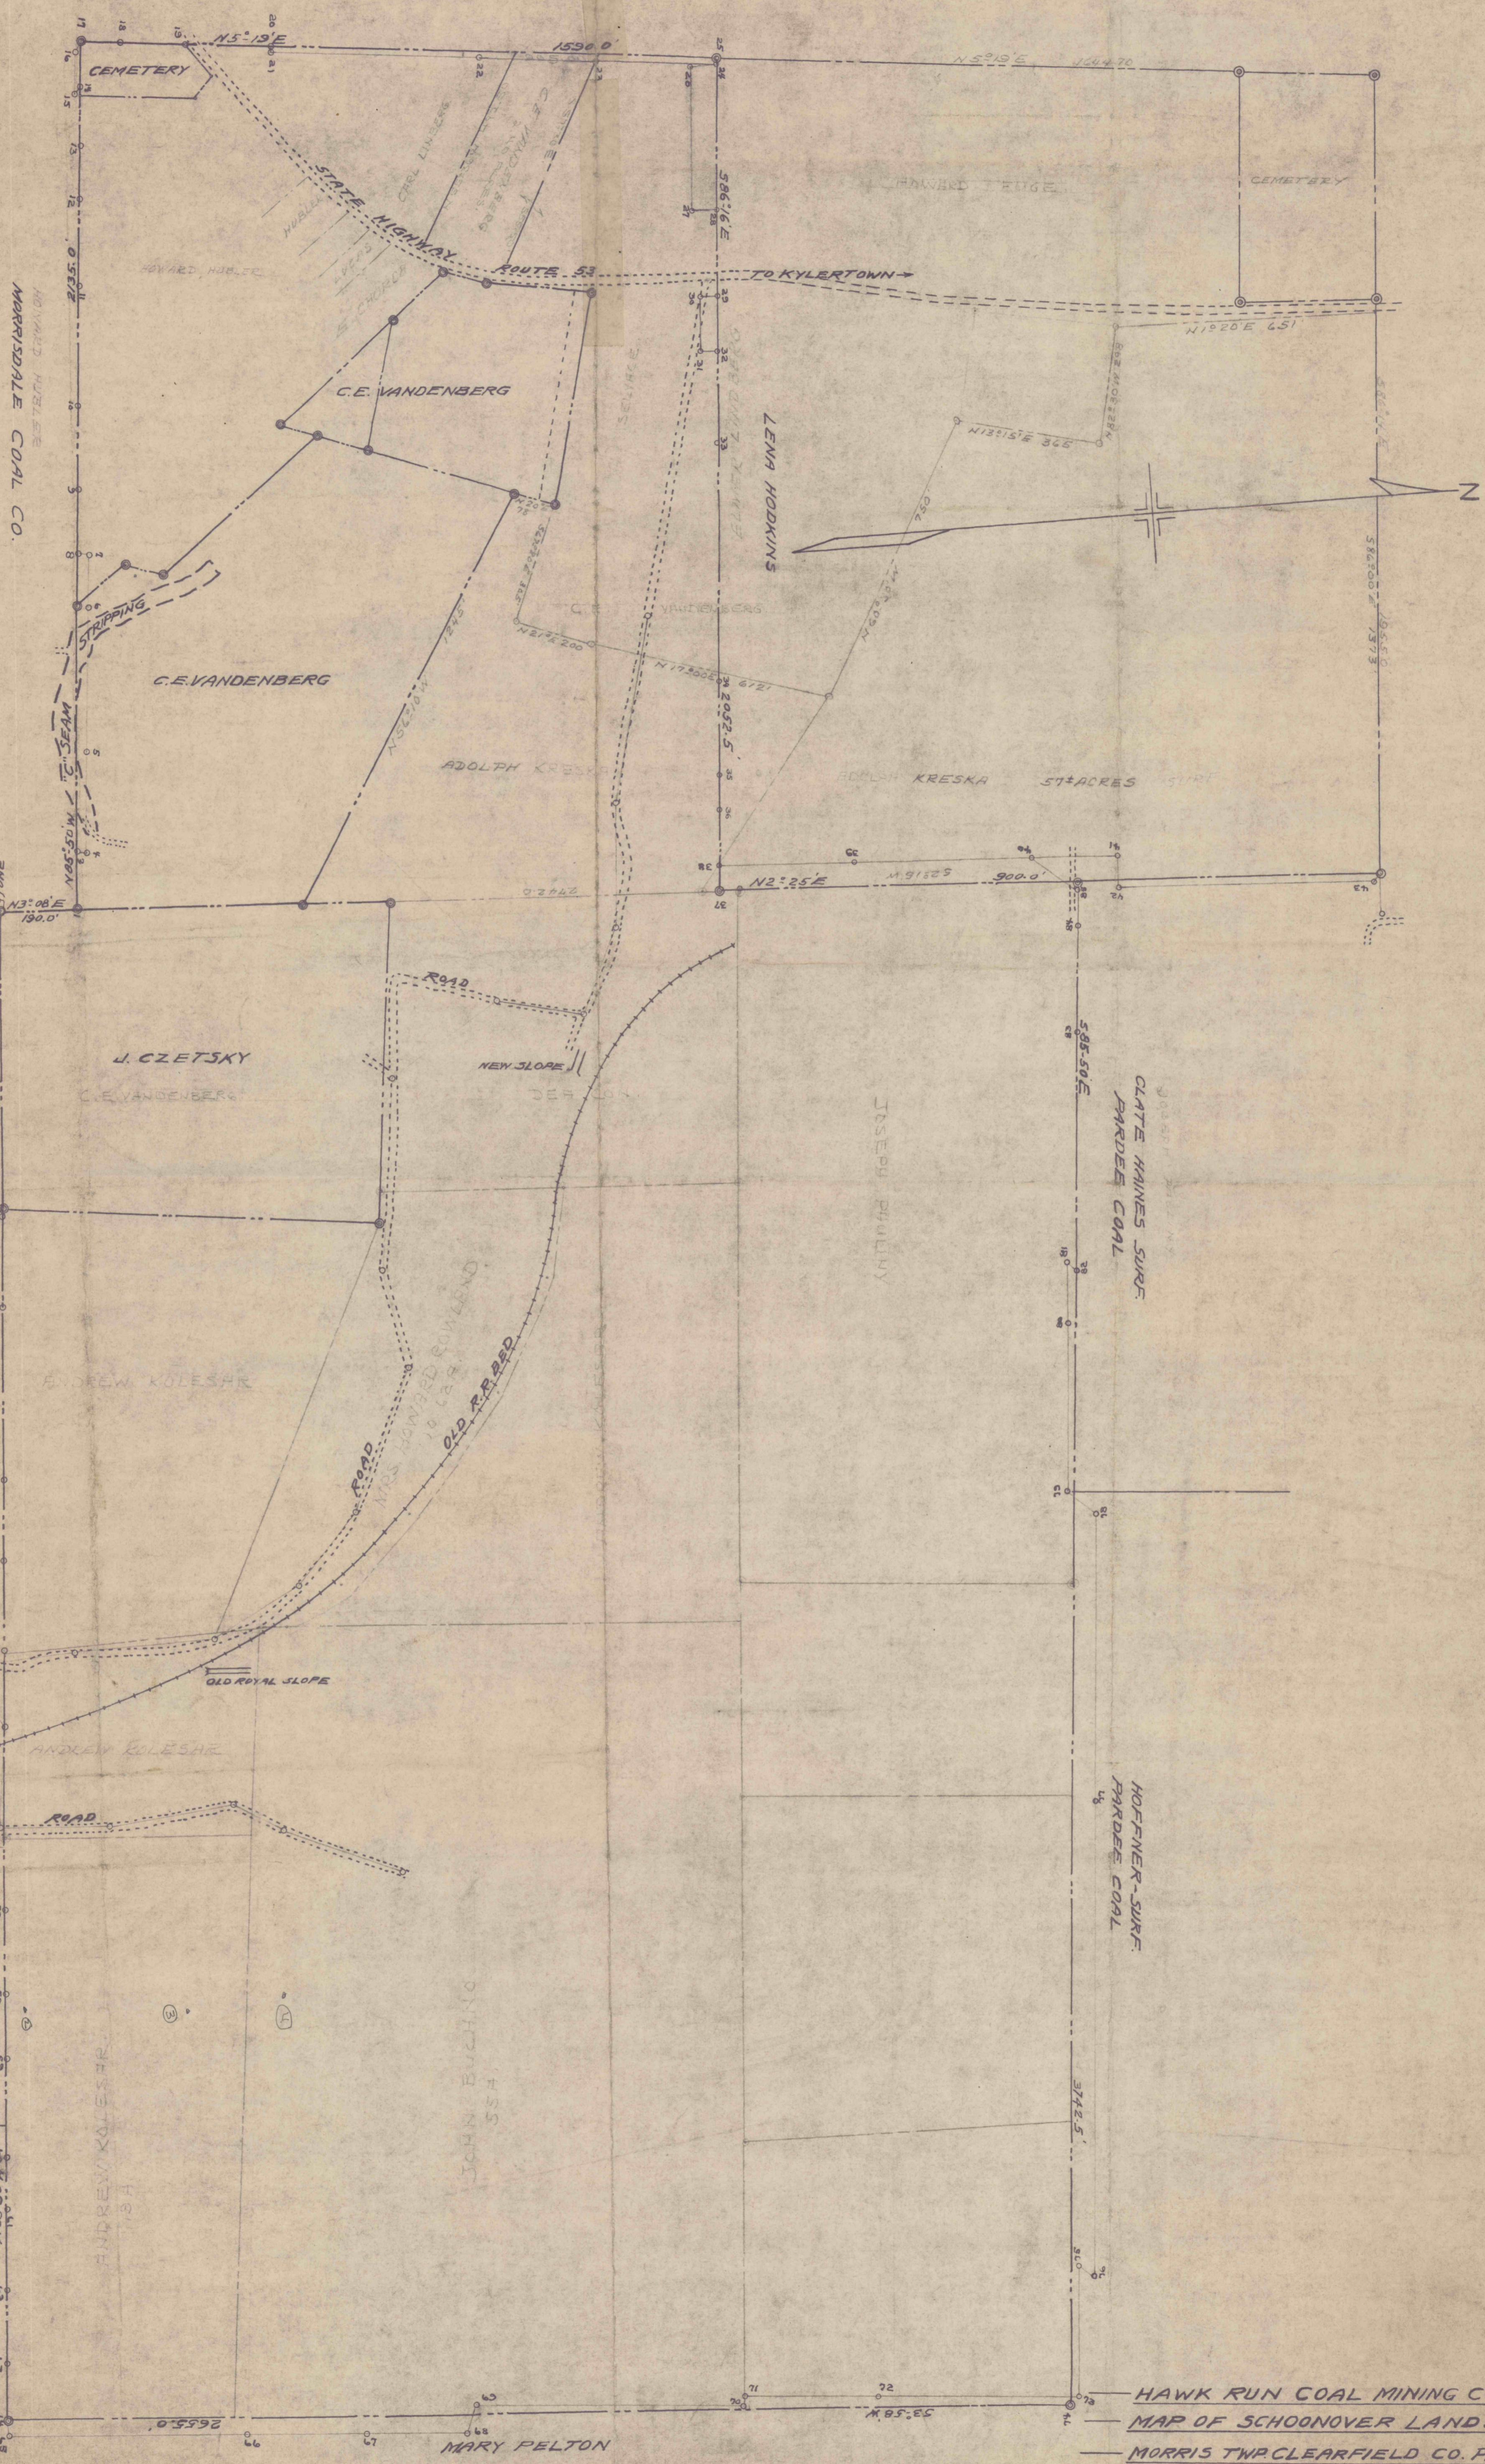

MORRISDALE COAL CO.

HAWK RUN COAL MINING CO.
 MAP OF SCHOONOVER LANDS
 MORRIS TWP CLEARFIELD CO. PA.
 SCALE 1" = 200' MAR. 18, 1948

Bernard Lucas
 Thos. F. Morgan Engrs.

3863

CD 804

3863