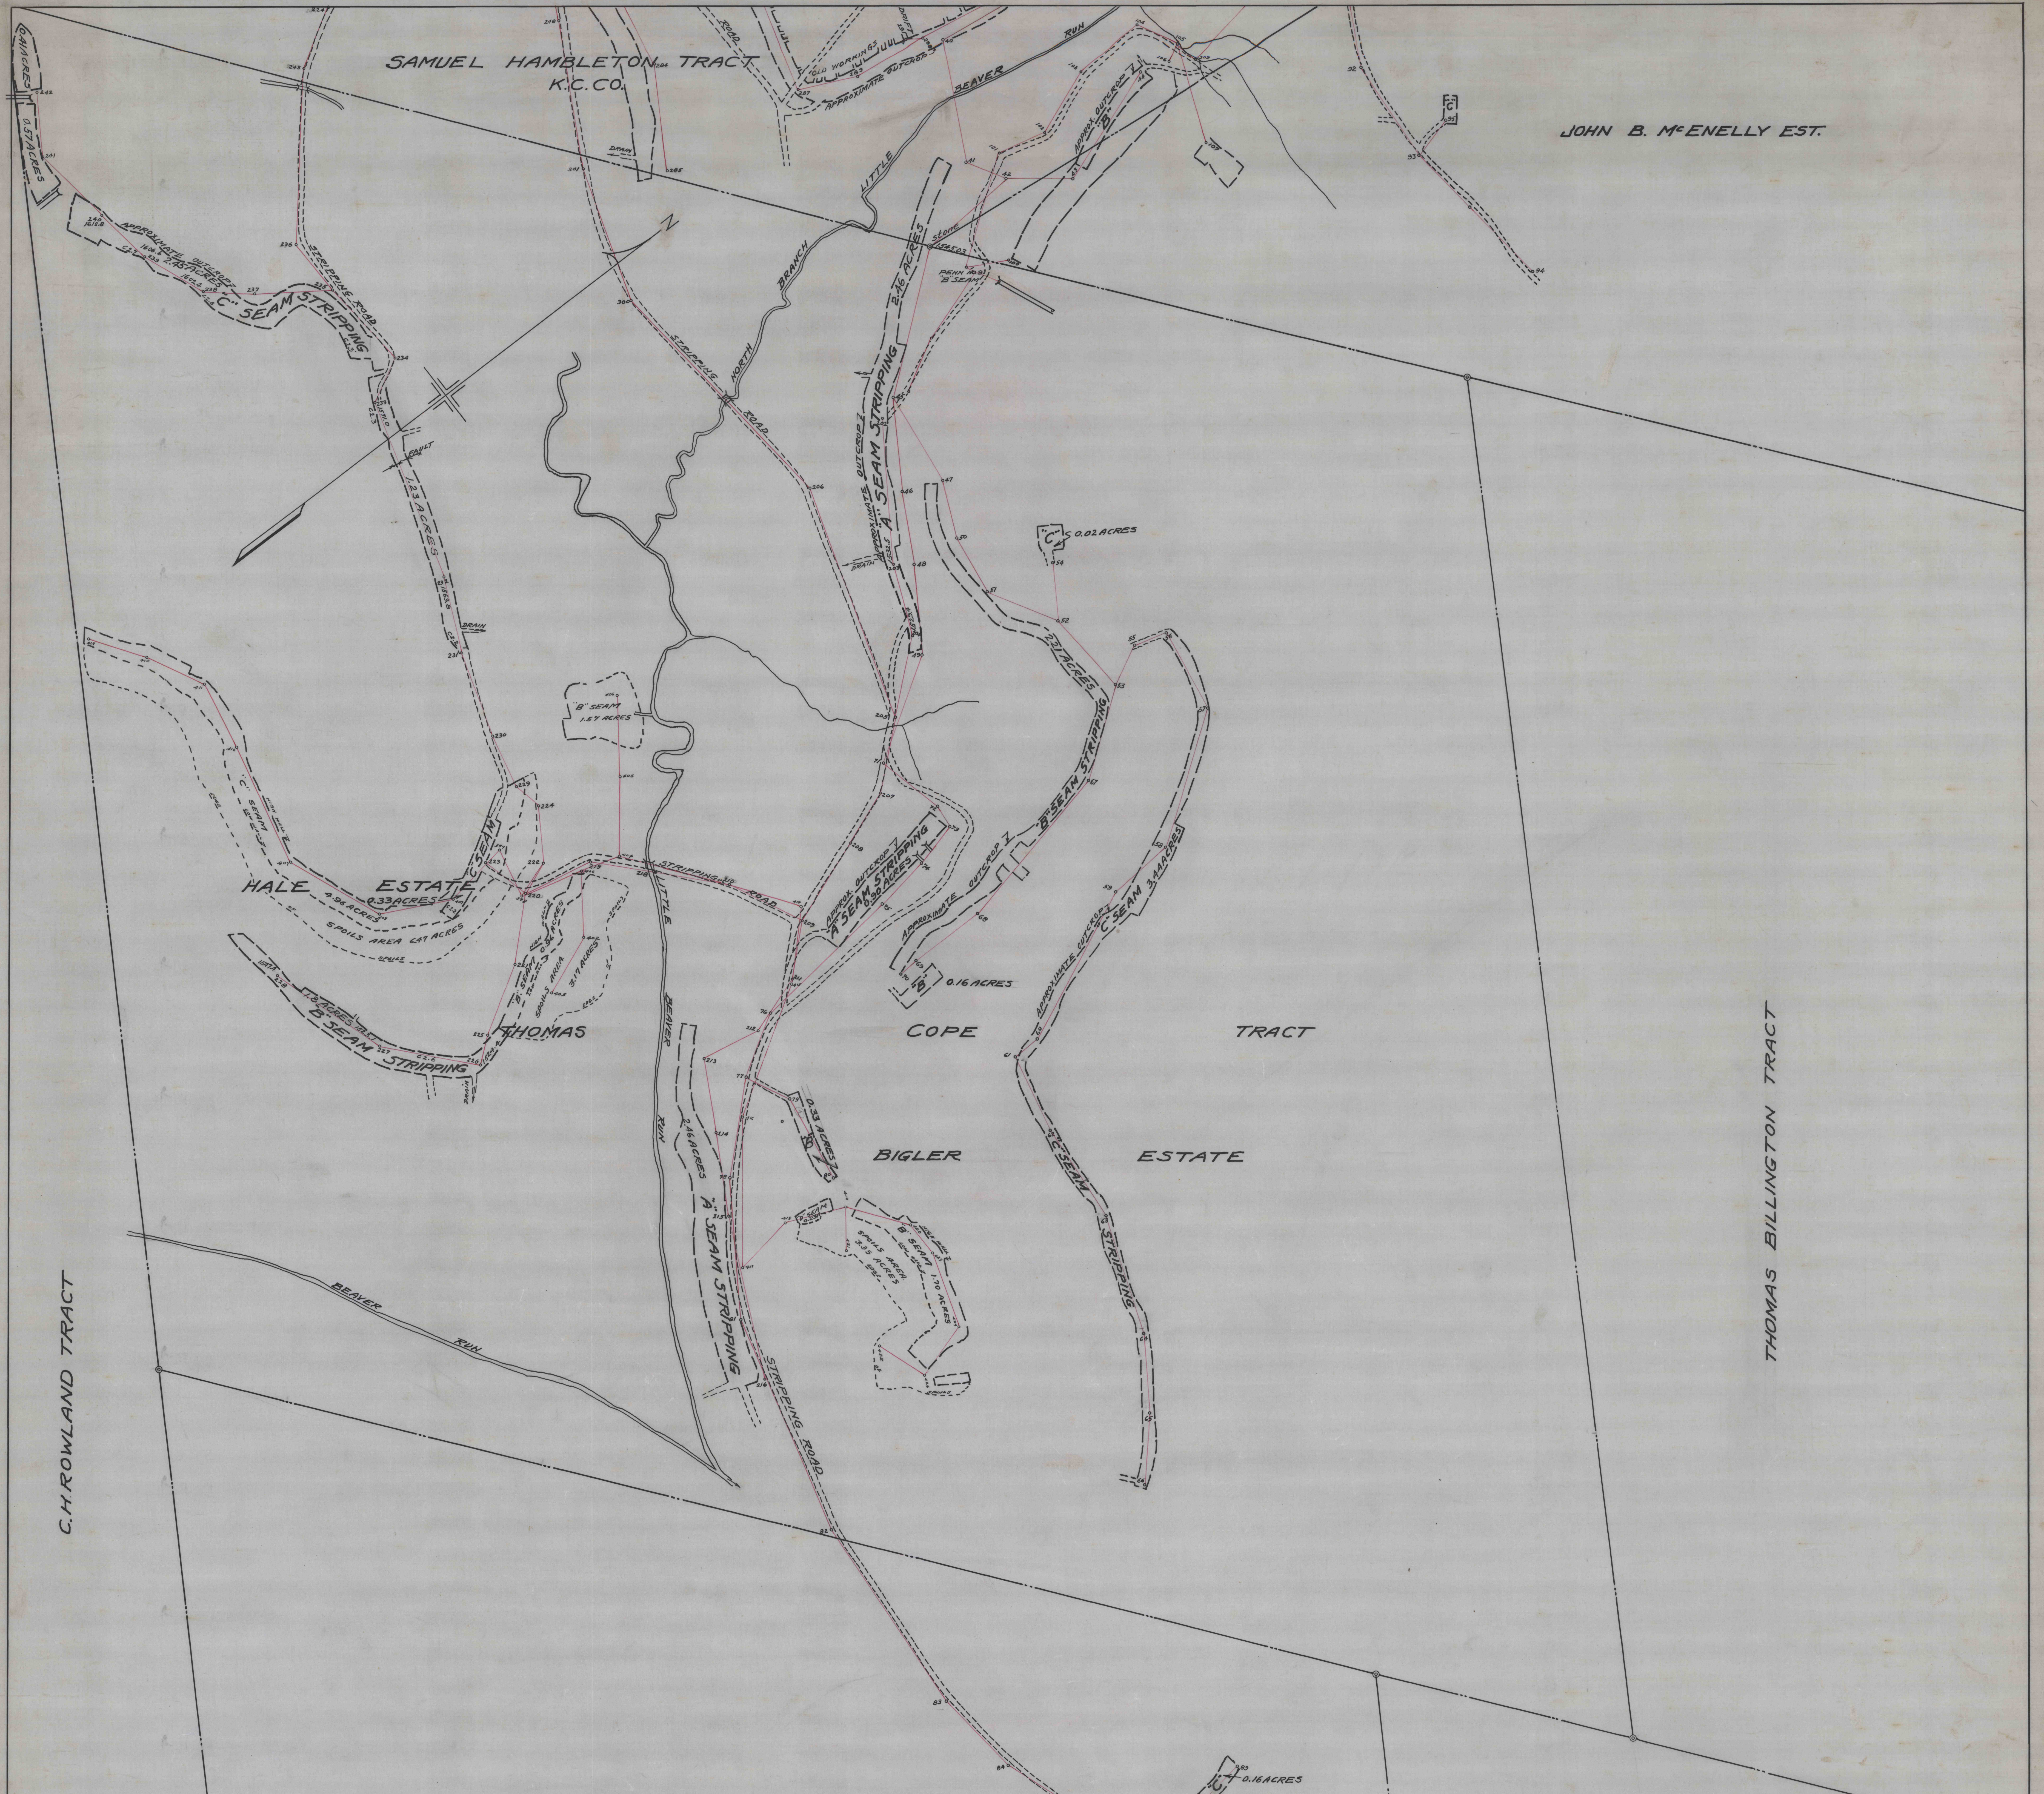

SAMUEL HAMBLETON TRACT
K.C.CO.

JOHN B. McENELLY EST.

C.H. ROWLAND TRACT

THOMAS BILLINGTON TRACT

JOSEPH HARRISON TRACT
K.C.CO.

JOHN HARRISON TRACT

Slide
Slide

POSTED TO MAY 18, 1948
 TOTAL AREA AFFECTED SHEETS 1 & 2 - 60.78 ACRES

M

— MAP OF A-B & C SEAMS STRIPPINGS —
 — DECATUR TWP. CLEARFIELD COUNTY PA. —
 — OPERATED BY ELLIOT COAL MINING CO. —
 — SCALE 1" = 200' —

— JAN. 11, 1946 —

shect. no. 1

bernard lucas
thomas george
engr's