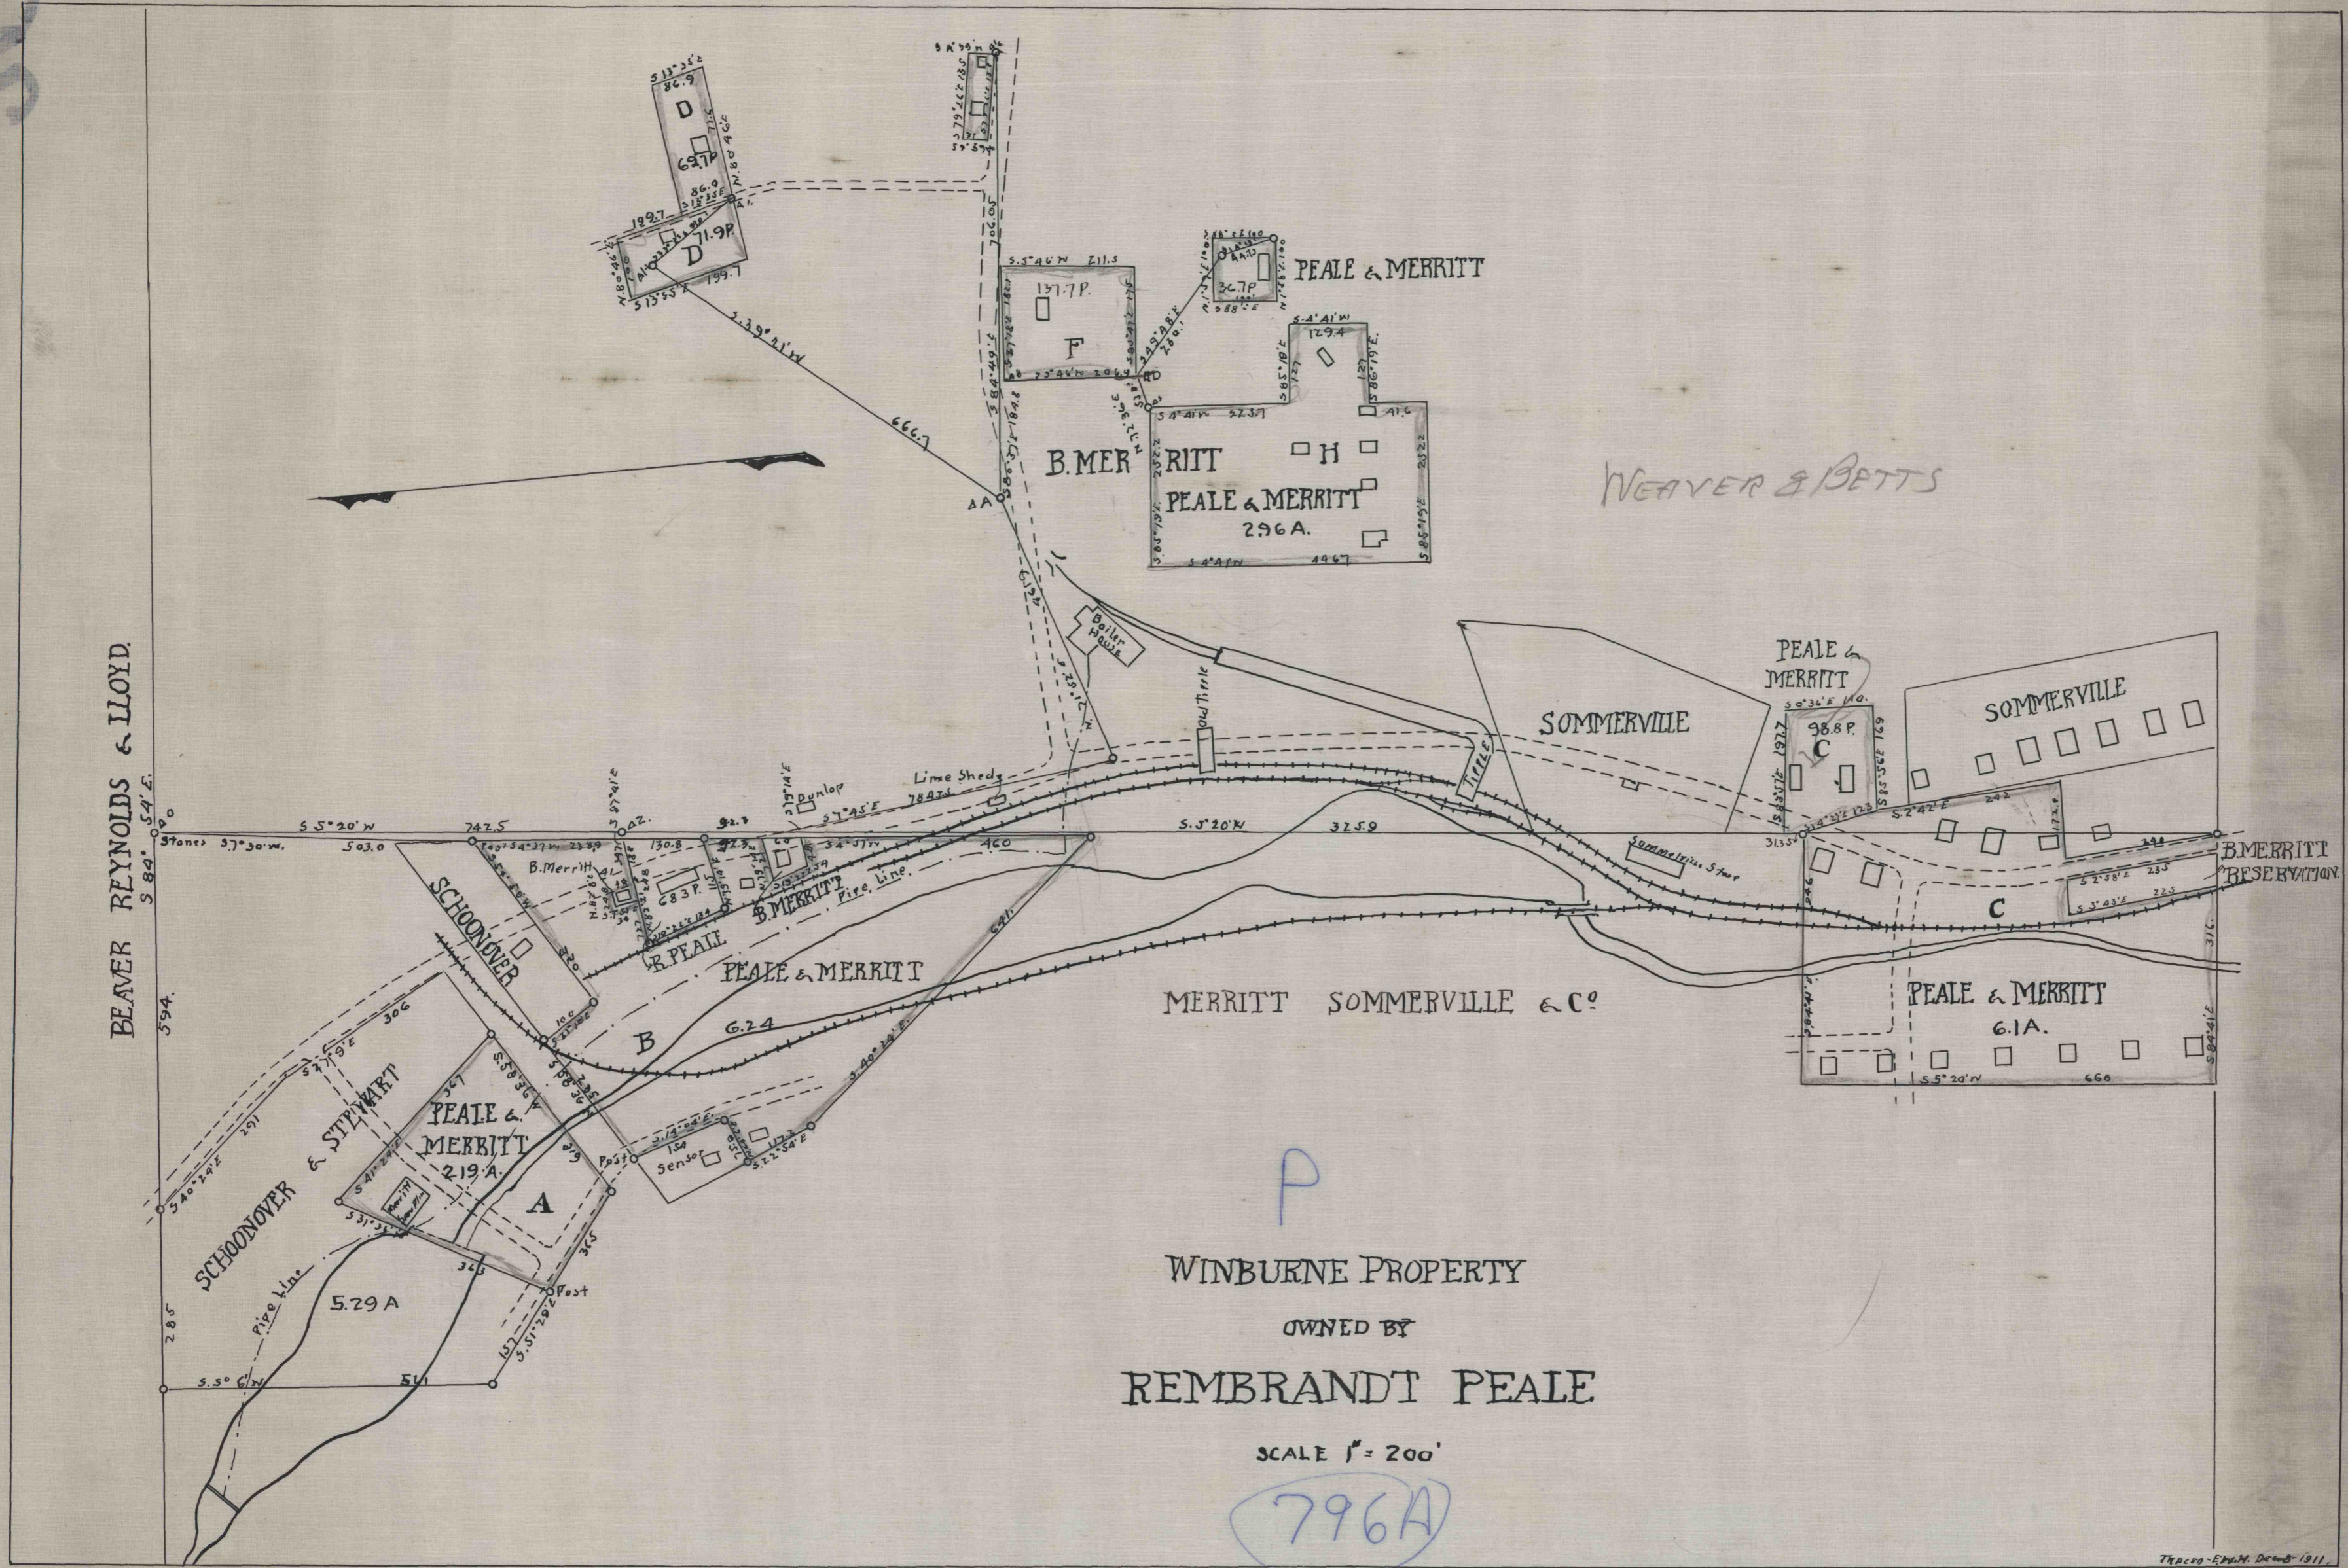

2825

BEAVER REYNOLDS & LLOYD

P  
 WINBURNE PROPERTY  
 OWNED BY  
 REMBRANDT PEALE

SCALE 1" = 200'

796A

WEAVER & BETTS

DEED BOOK 110.  
 PAGE. G.  
 Dated:-  
 BURTON MERRITT ET AL  
 To  
 REMBRANDT PEALE  
 18<sup>th</sup> Dec. 1899.

Traced - E.P.M. Dec 1899

D.B. 110  
P. 6

2582