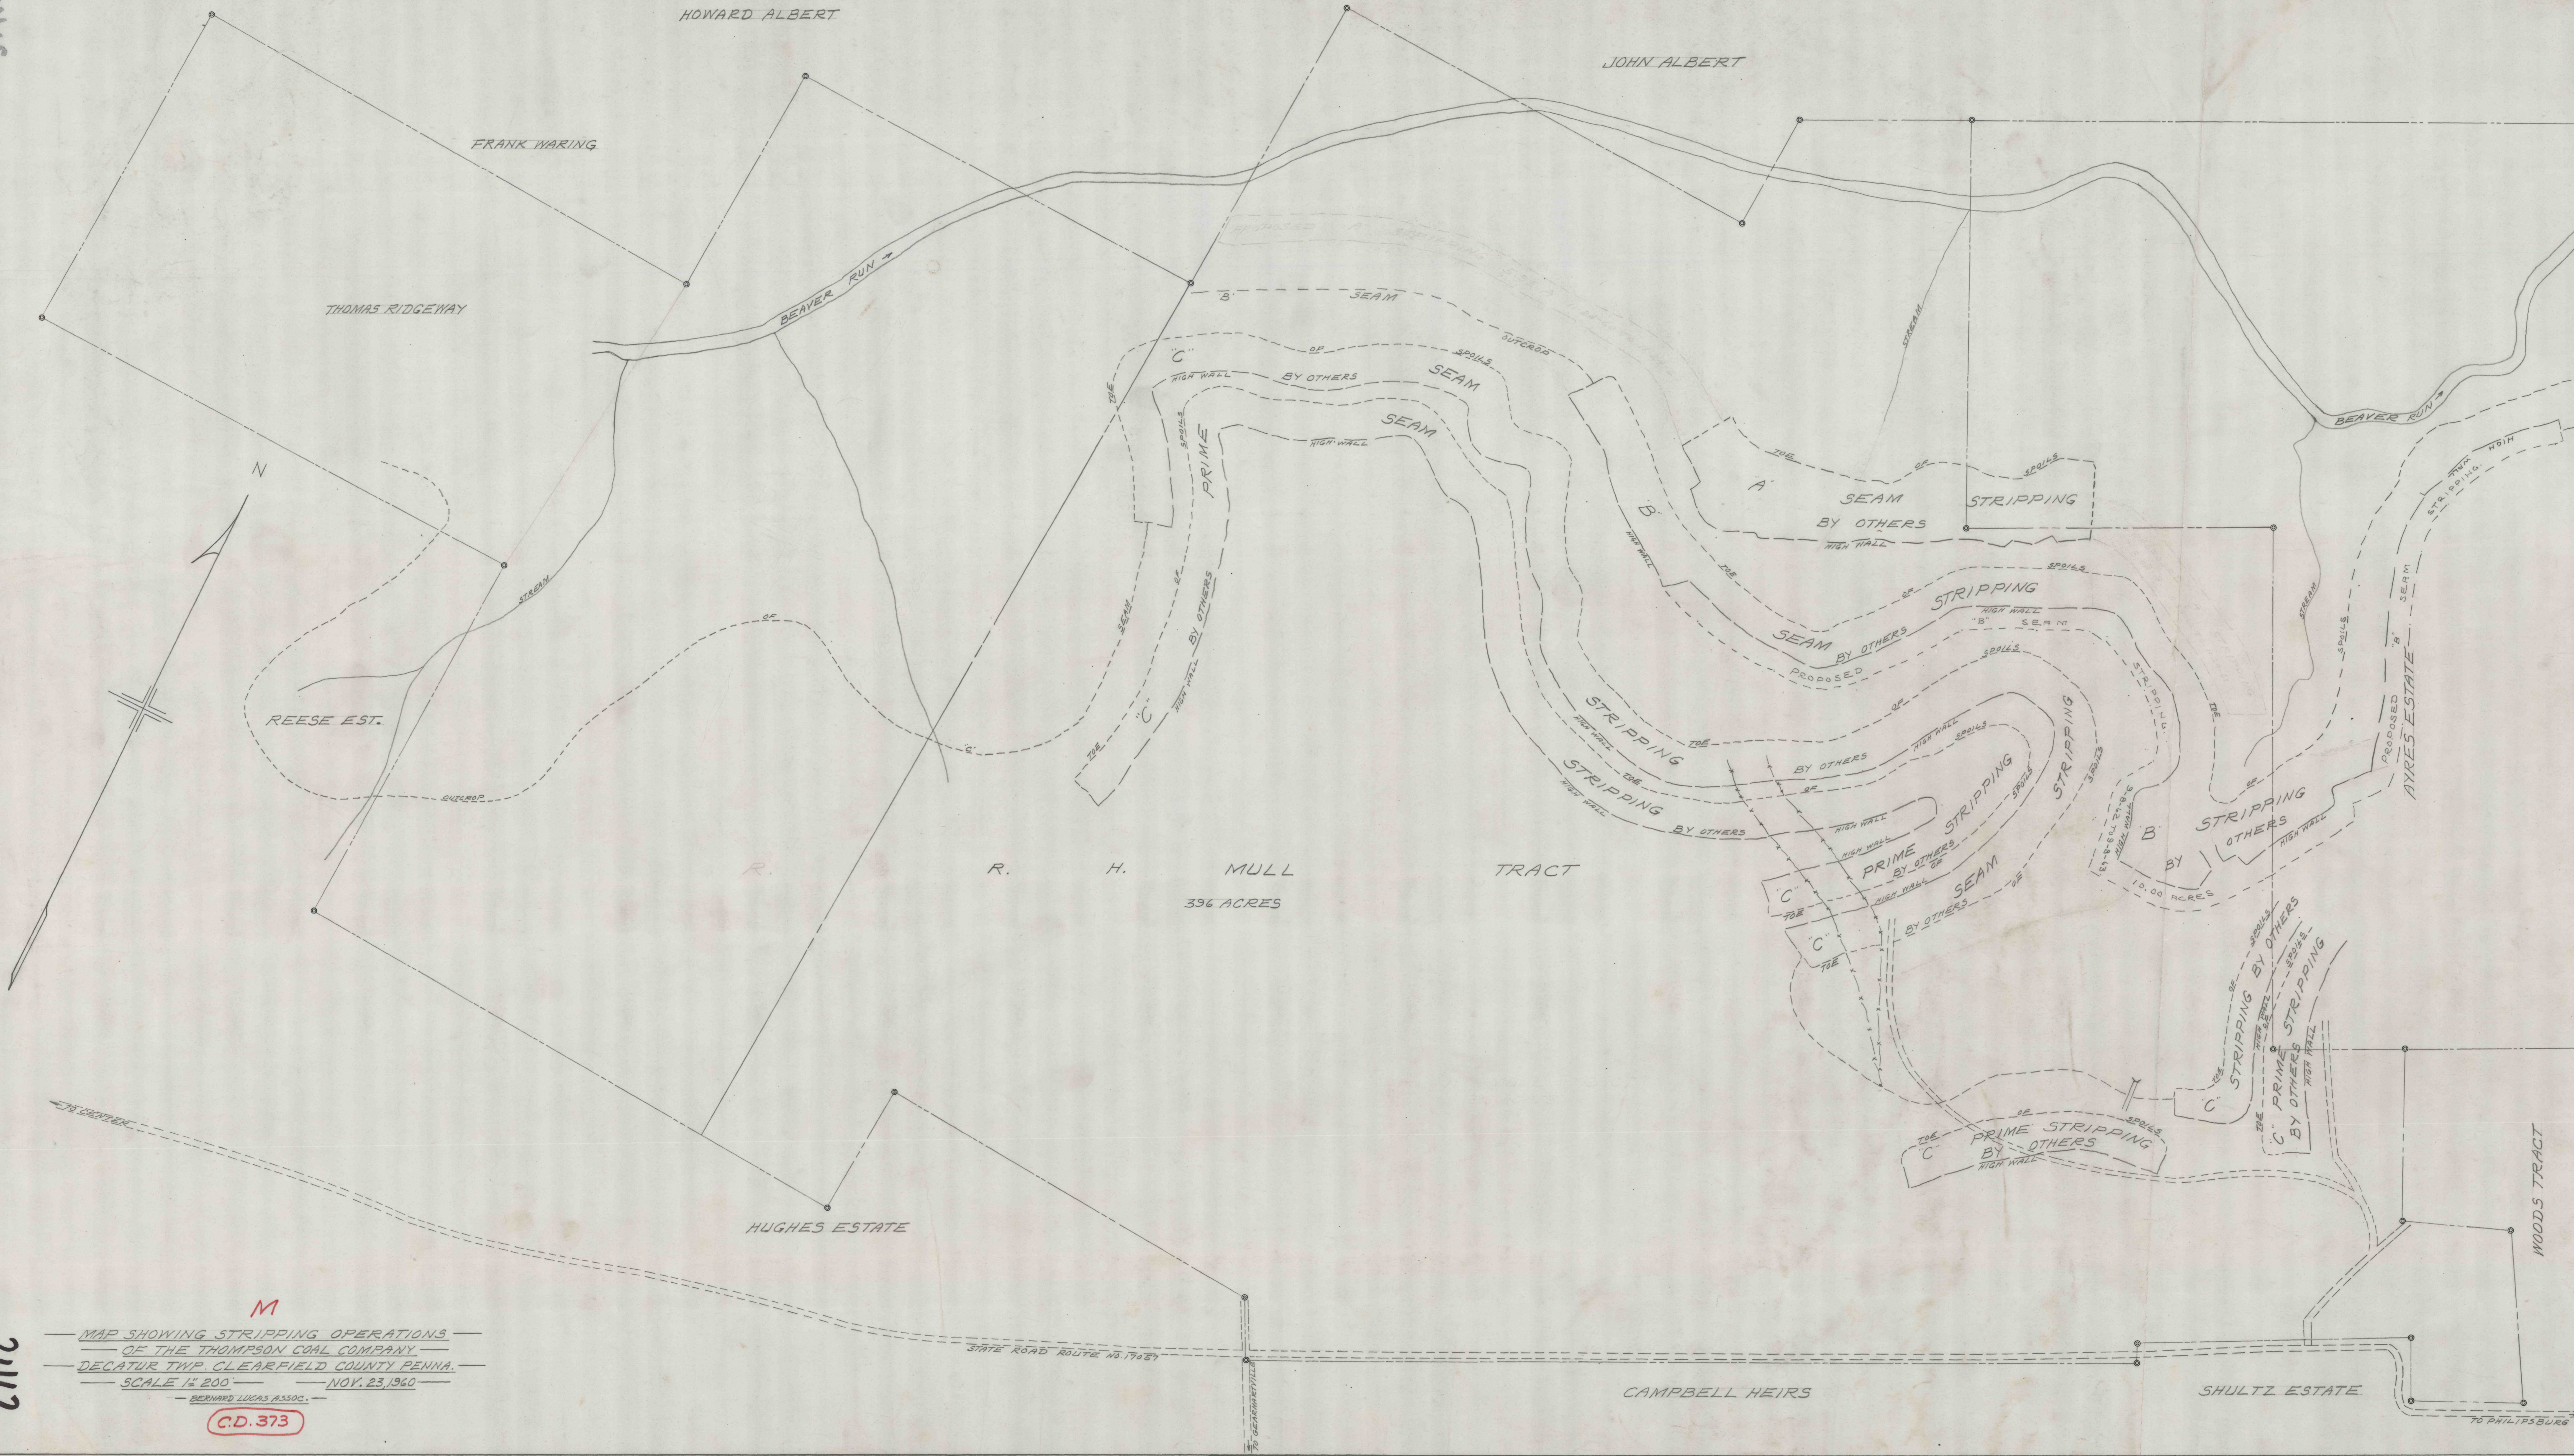

SIMS

M

MAP SHOWING STRIPPING OPERATIONS
 OF THE THOMPSON COAL COMPANY
 DECATUR TWP. CLEARFIELD COUNTY PENNA.
 SCALE 1" = 200' NOV. 23, 1960

BERNARD LUCAS & ASSOC.
 C.D. 373

2412