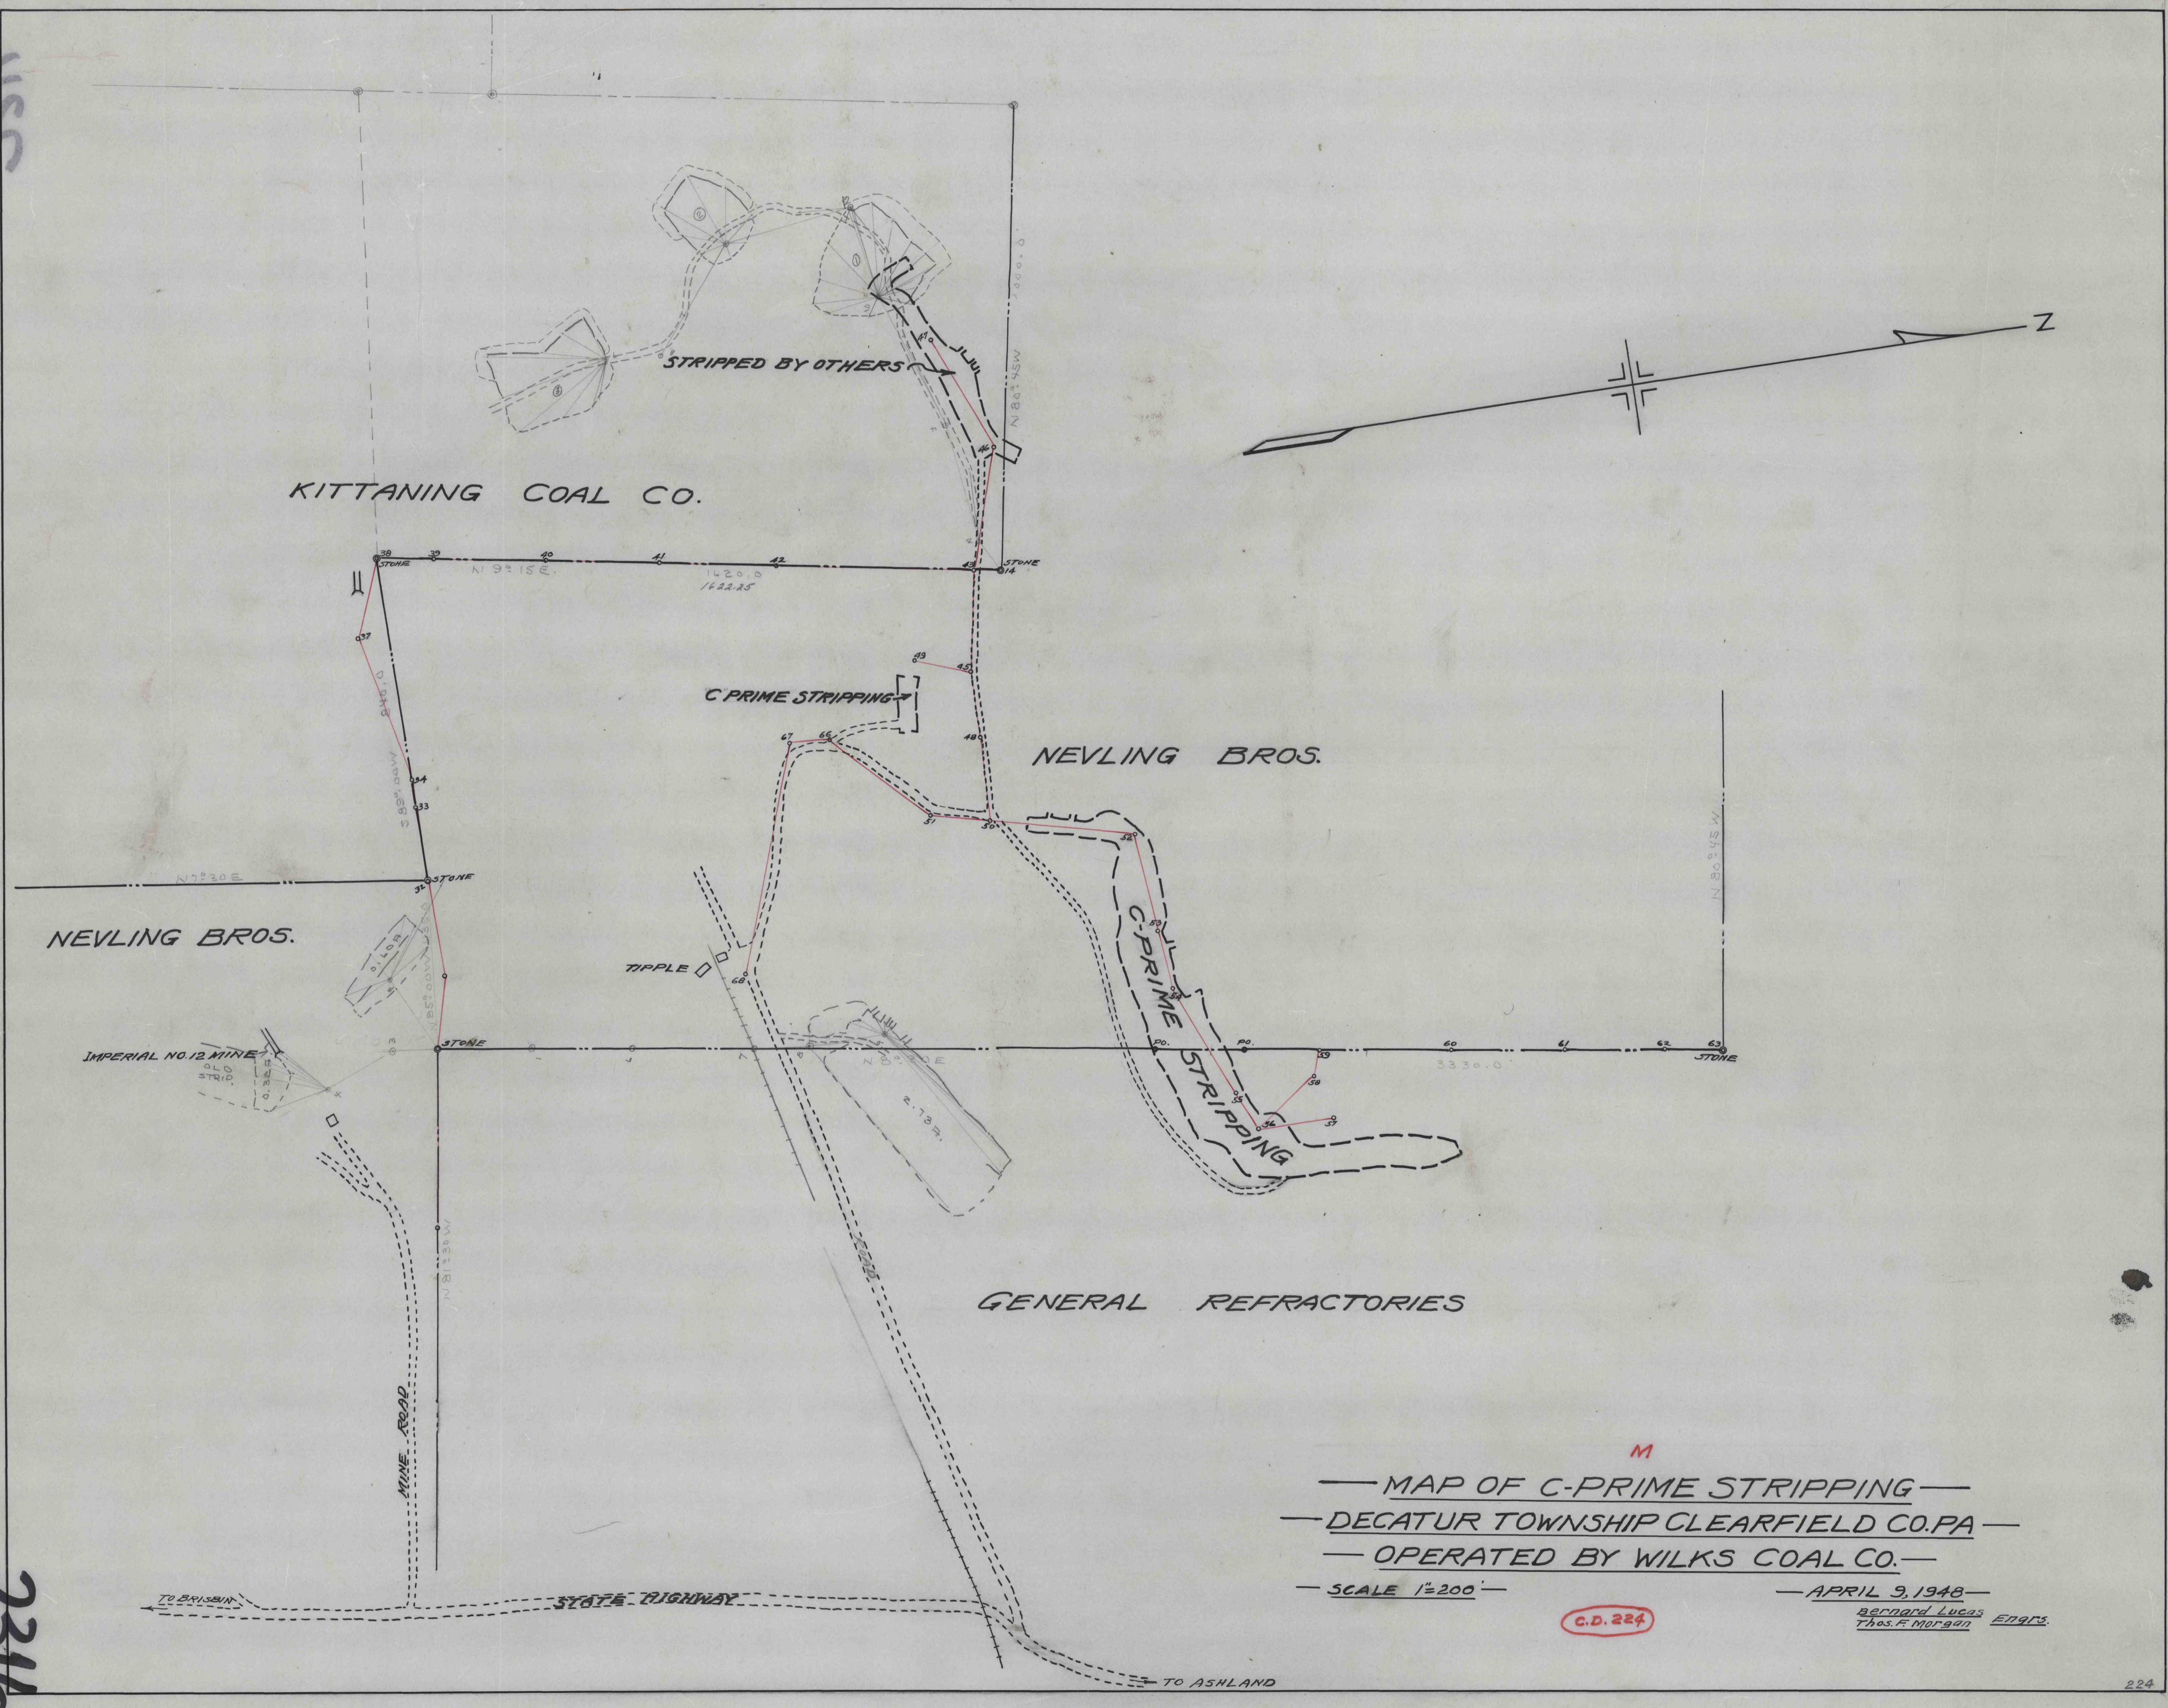

2155

KITTANING COAL CO.

STRIPPED BY OTHERS

C-PRIME STRIPPING

NEVLING BROS.

NEVLING BROS.

TIPPLE

C-PRIME STRIPPING

GENERAL REFRACTORIES

IMPERIAL NO. 12 MINE

MINE ROAD

STATE HIGHWAY

TO ASHLAND

TO BRISBAIN

— MAP OF C-PRIME STRIPPING —
 — DECATUR TOWNSHIP CLEARFIELD CO. PA —
 — OPERATED BY WILKS COAL CO. —
 — SCALE 1"=200' —