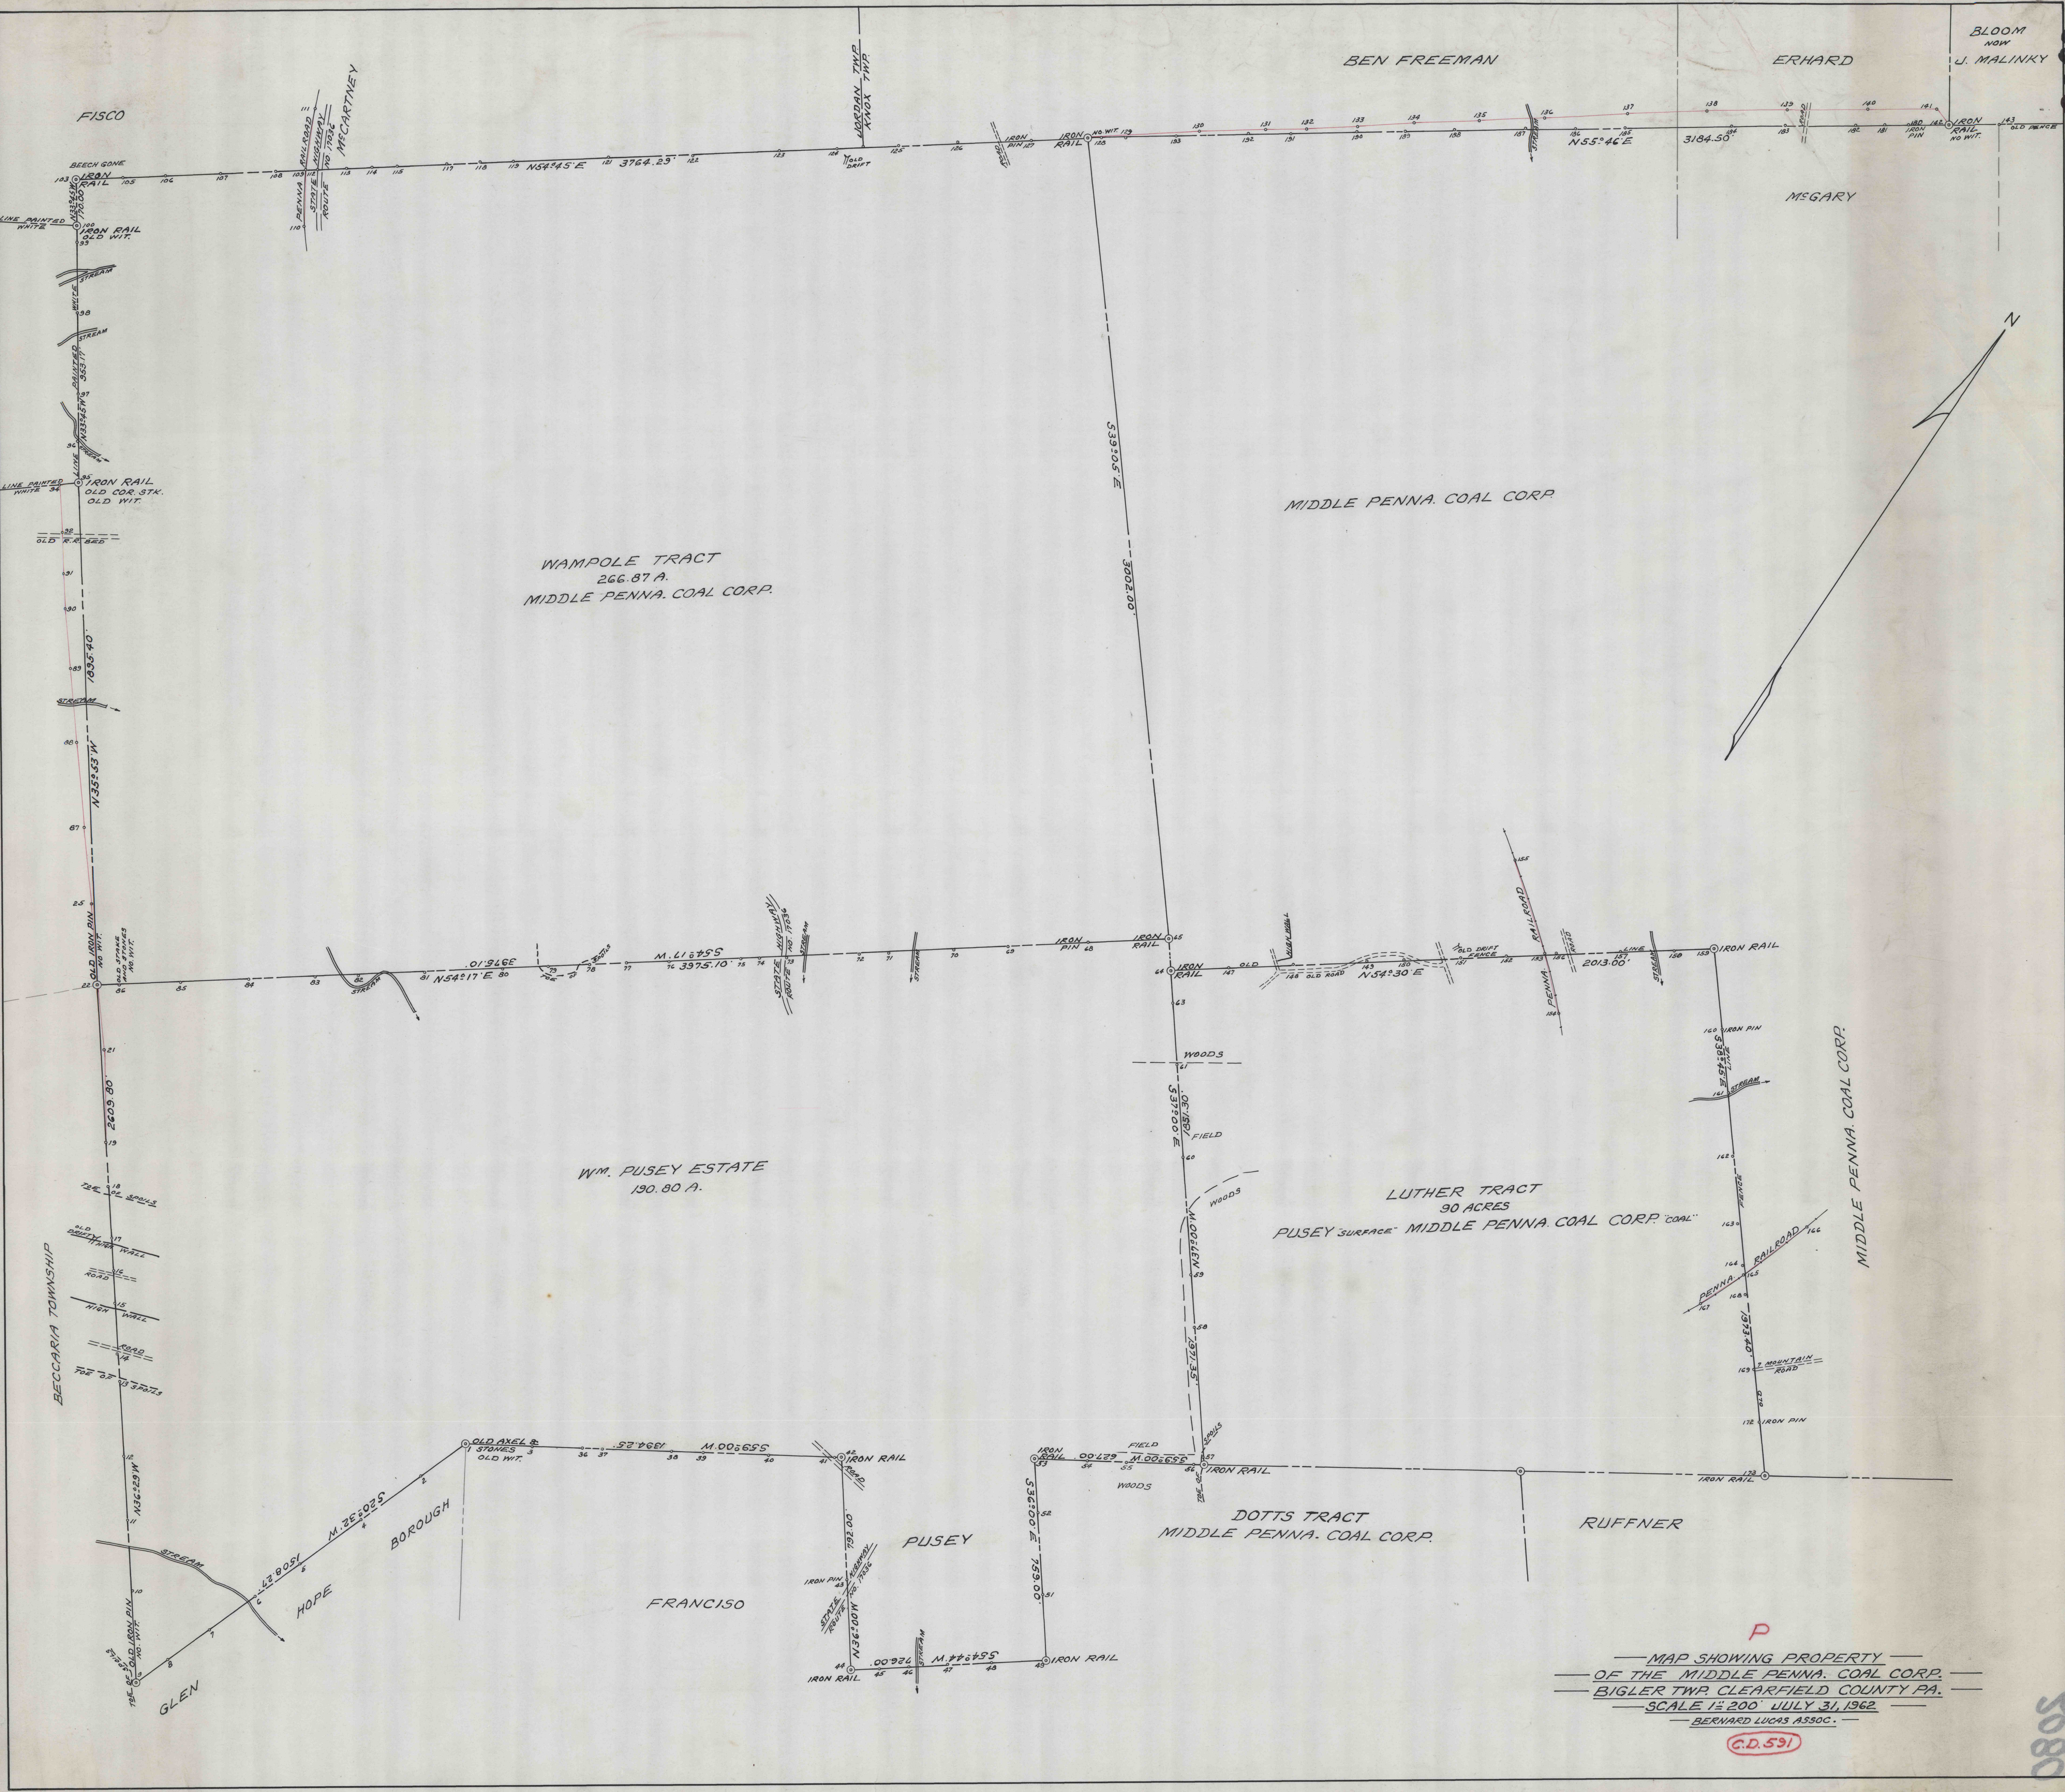

2800

2800

WAMPOOLE TRACT
266.87 A.
MIDDLE PENNA. COAL CORP.

WM. PUSEY ESTATE
190.80 A.

LUTHER TRACT
90 ACRES
PUSEY SURFACE MIDDLE PENNA. COAL CORP. COAL

DOTTS TRACT
MIDDLE PENNA. COAL CORP.

MAP SHOWING PROPERTY
OF THE MIDDLE PENNA. COAL CORP.
BIGLER TWP CLEARFIELD COUNTY PA.
SCALE 1" = 200' JULY 31, 1962
BERNARD LUCAS ASSOC.

G.D. 591