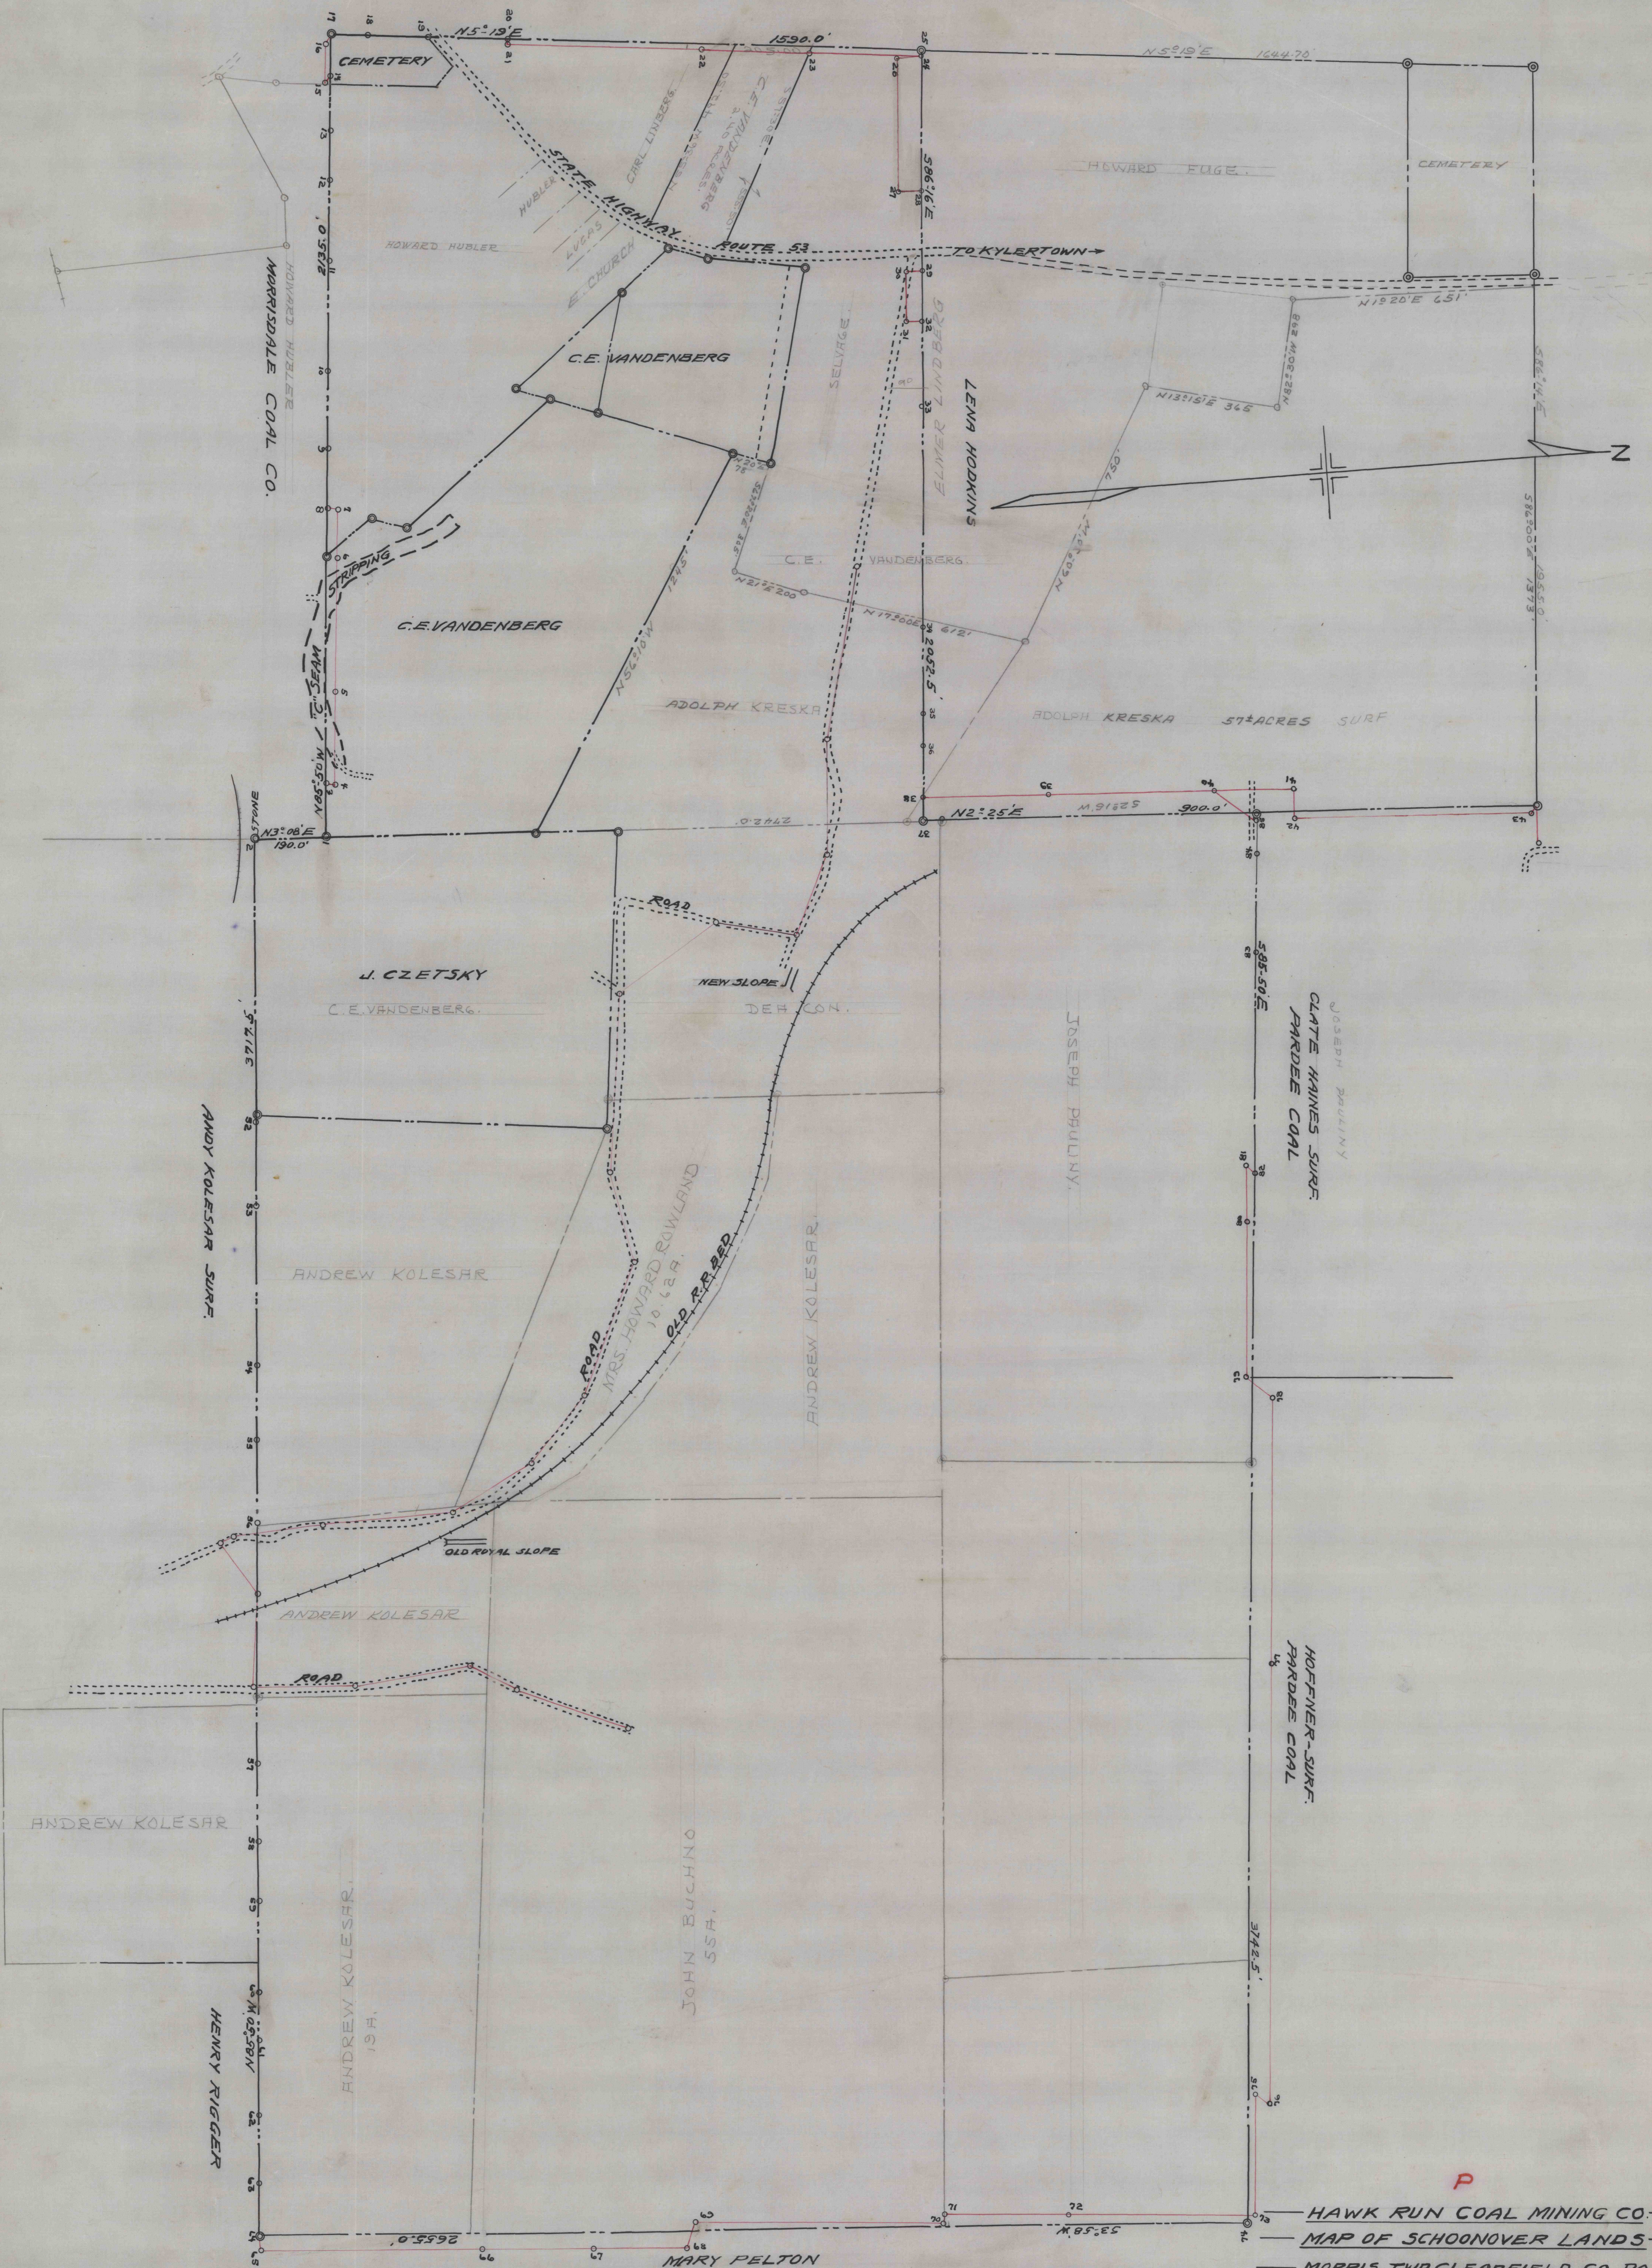

MORRISDALE COAL CO.

P
 HAWK RUN COAL MINING CO.
 MAP OF SCHOONOVER LANDS
 MORRIS TWP. CLEARFIELD CO. PA.
 SCALE 1" = 200' MAR 18, 1948

C.D. 286 Bernard Lucas Engrs. Thos. F. Morgan

2010