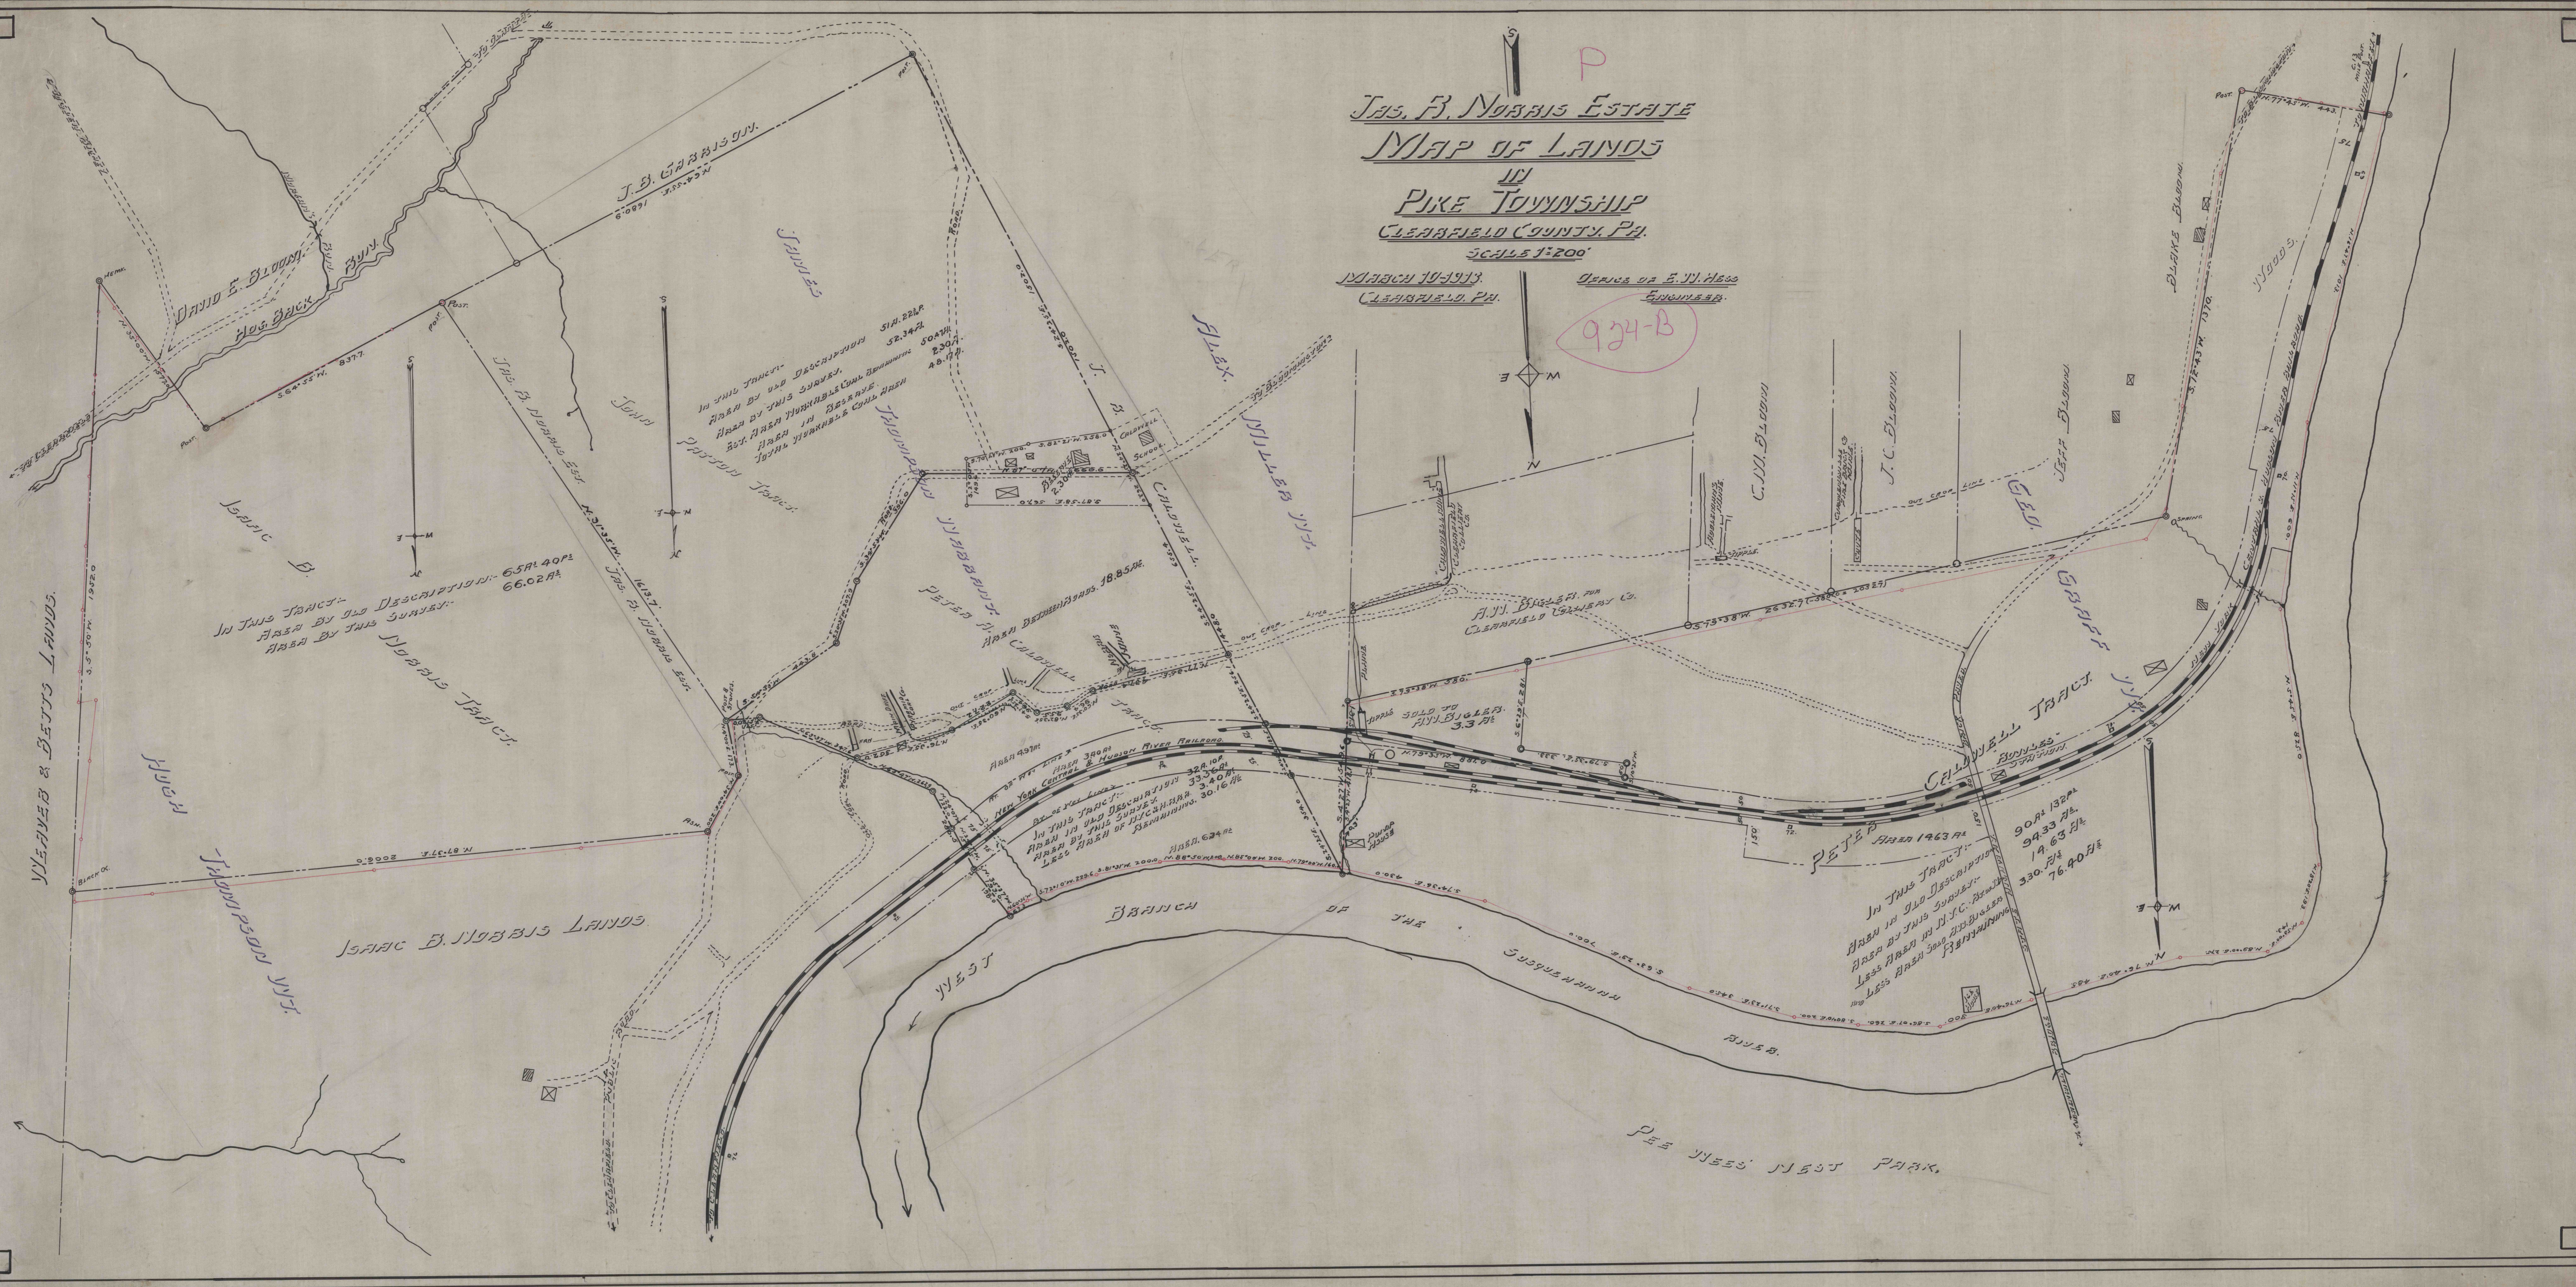

Jas. B. Nobbs Estate
MAP OF LANDS
IN
PIKE TOWNSHIP
CLEARFIELD COUNTY, PA.
SCALE 1"=200'

MARCH 10-1913
CLEARFIELD, PA.
OFFICE OF E. W. HESS
ENGINEER

924-B

In this tract:
Area by old description: 65.40 ac
Area by this survey: 66.02 ac

In this tract:
Area by old description: 32.10 ac
Area by this survey: 33.40 ac

In this tract:
Area by old description: 90.13 ac
Area by this survey: 99.33 ac
Less area of Peter J. Caldwell Tract: 33.00 ac
Less area of Isaac B. Nobbs Lands: 76.90 ac