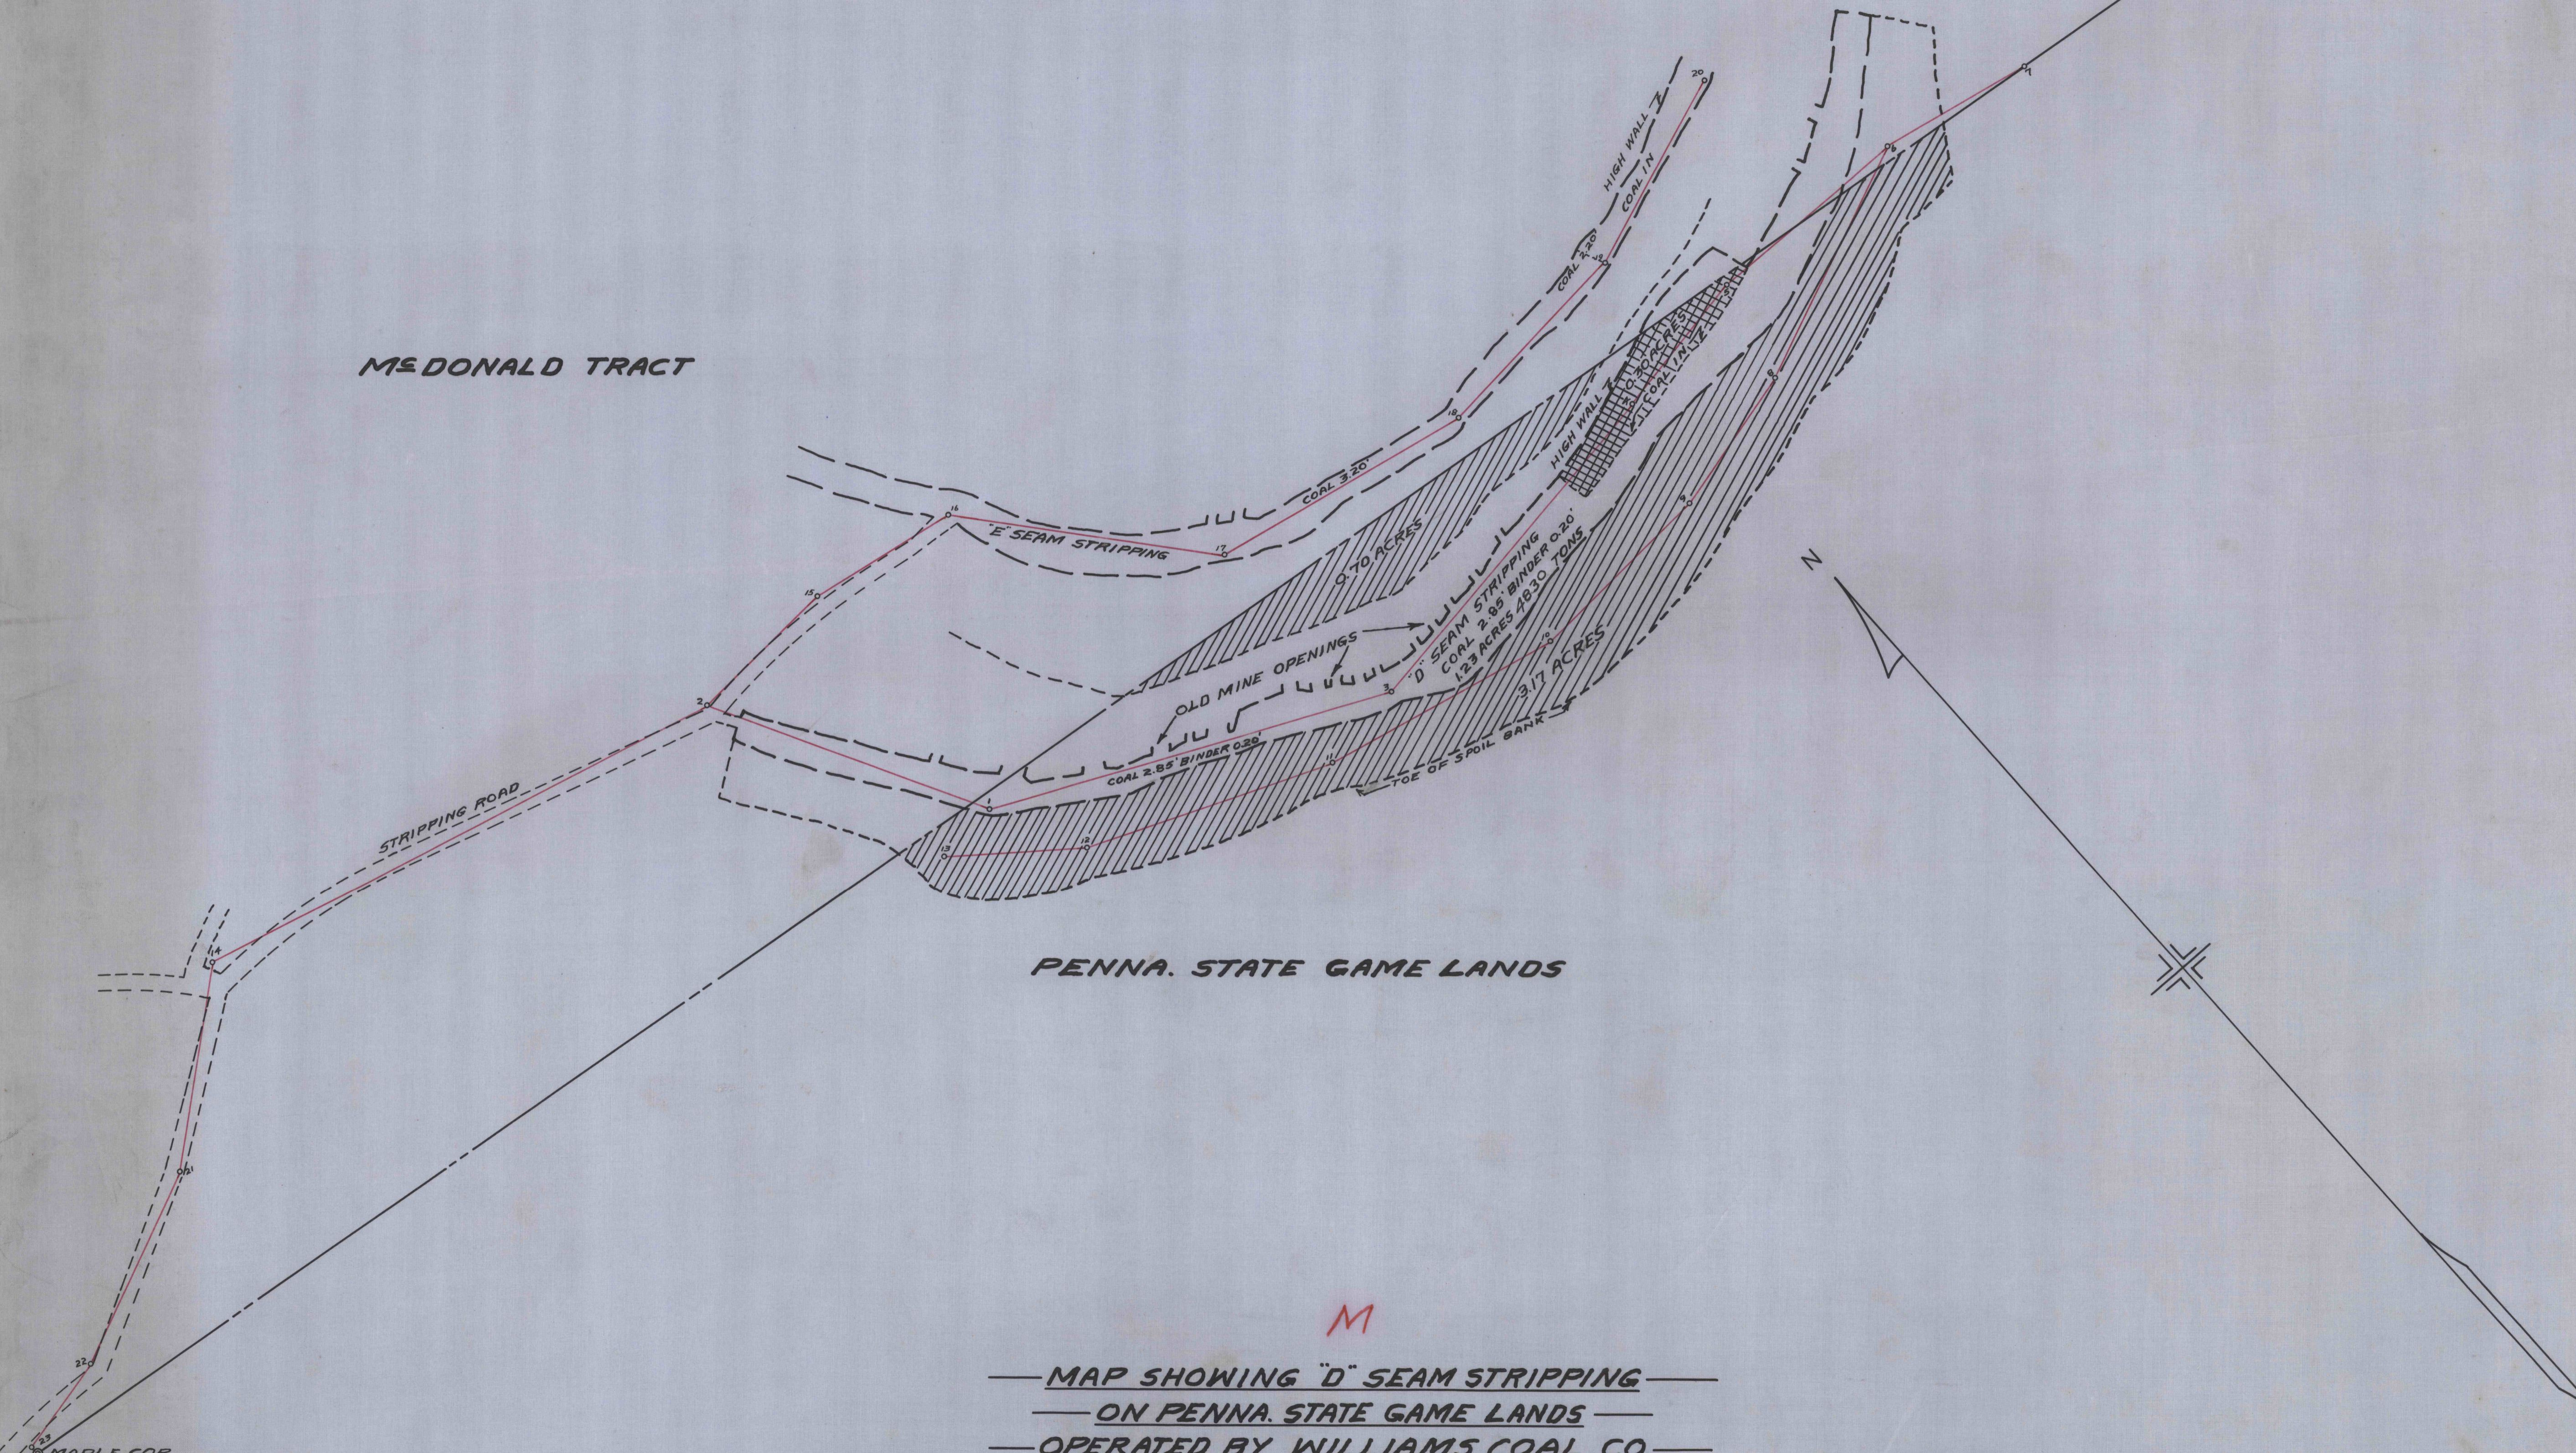

1242

1595

McDONALD TRACT

PENNA. STATE GAME LANDS

M

— MAP SHOWING "D" SEAM STRIPPING —
 — ON PENNA. STATE GAME LANDS —
 — OPERATED BY WILLIAMS COAL CO. —
 — READE TWP. CAMBRIA CO. PENNA. —
 — SCALE 1" = 200' — — MAY 31 1949 —