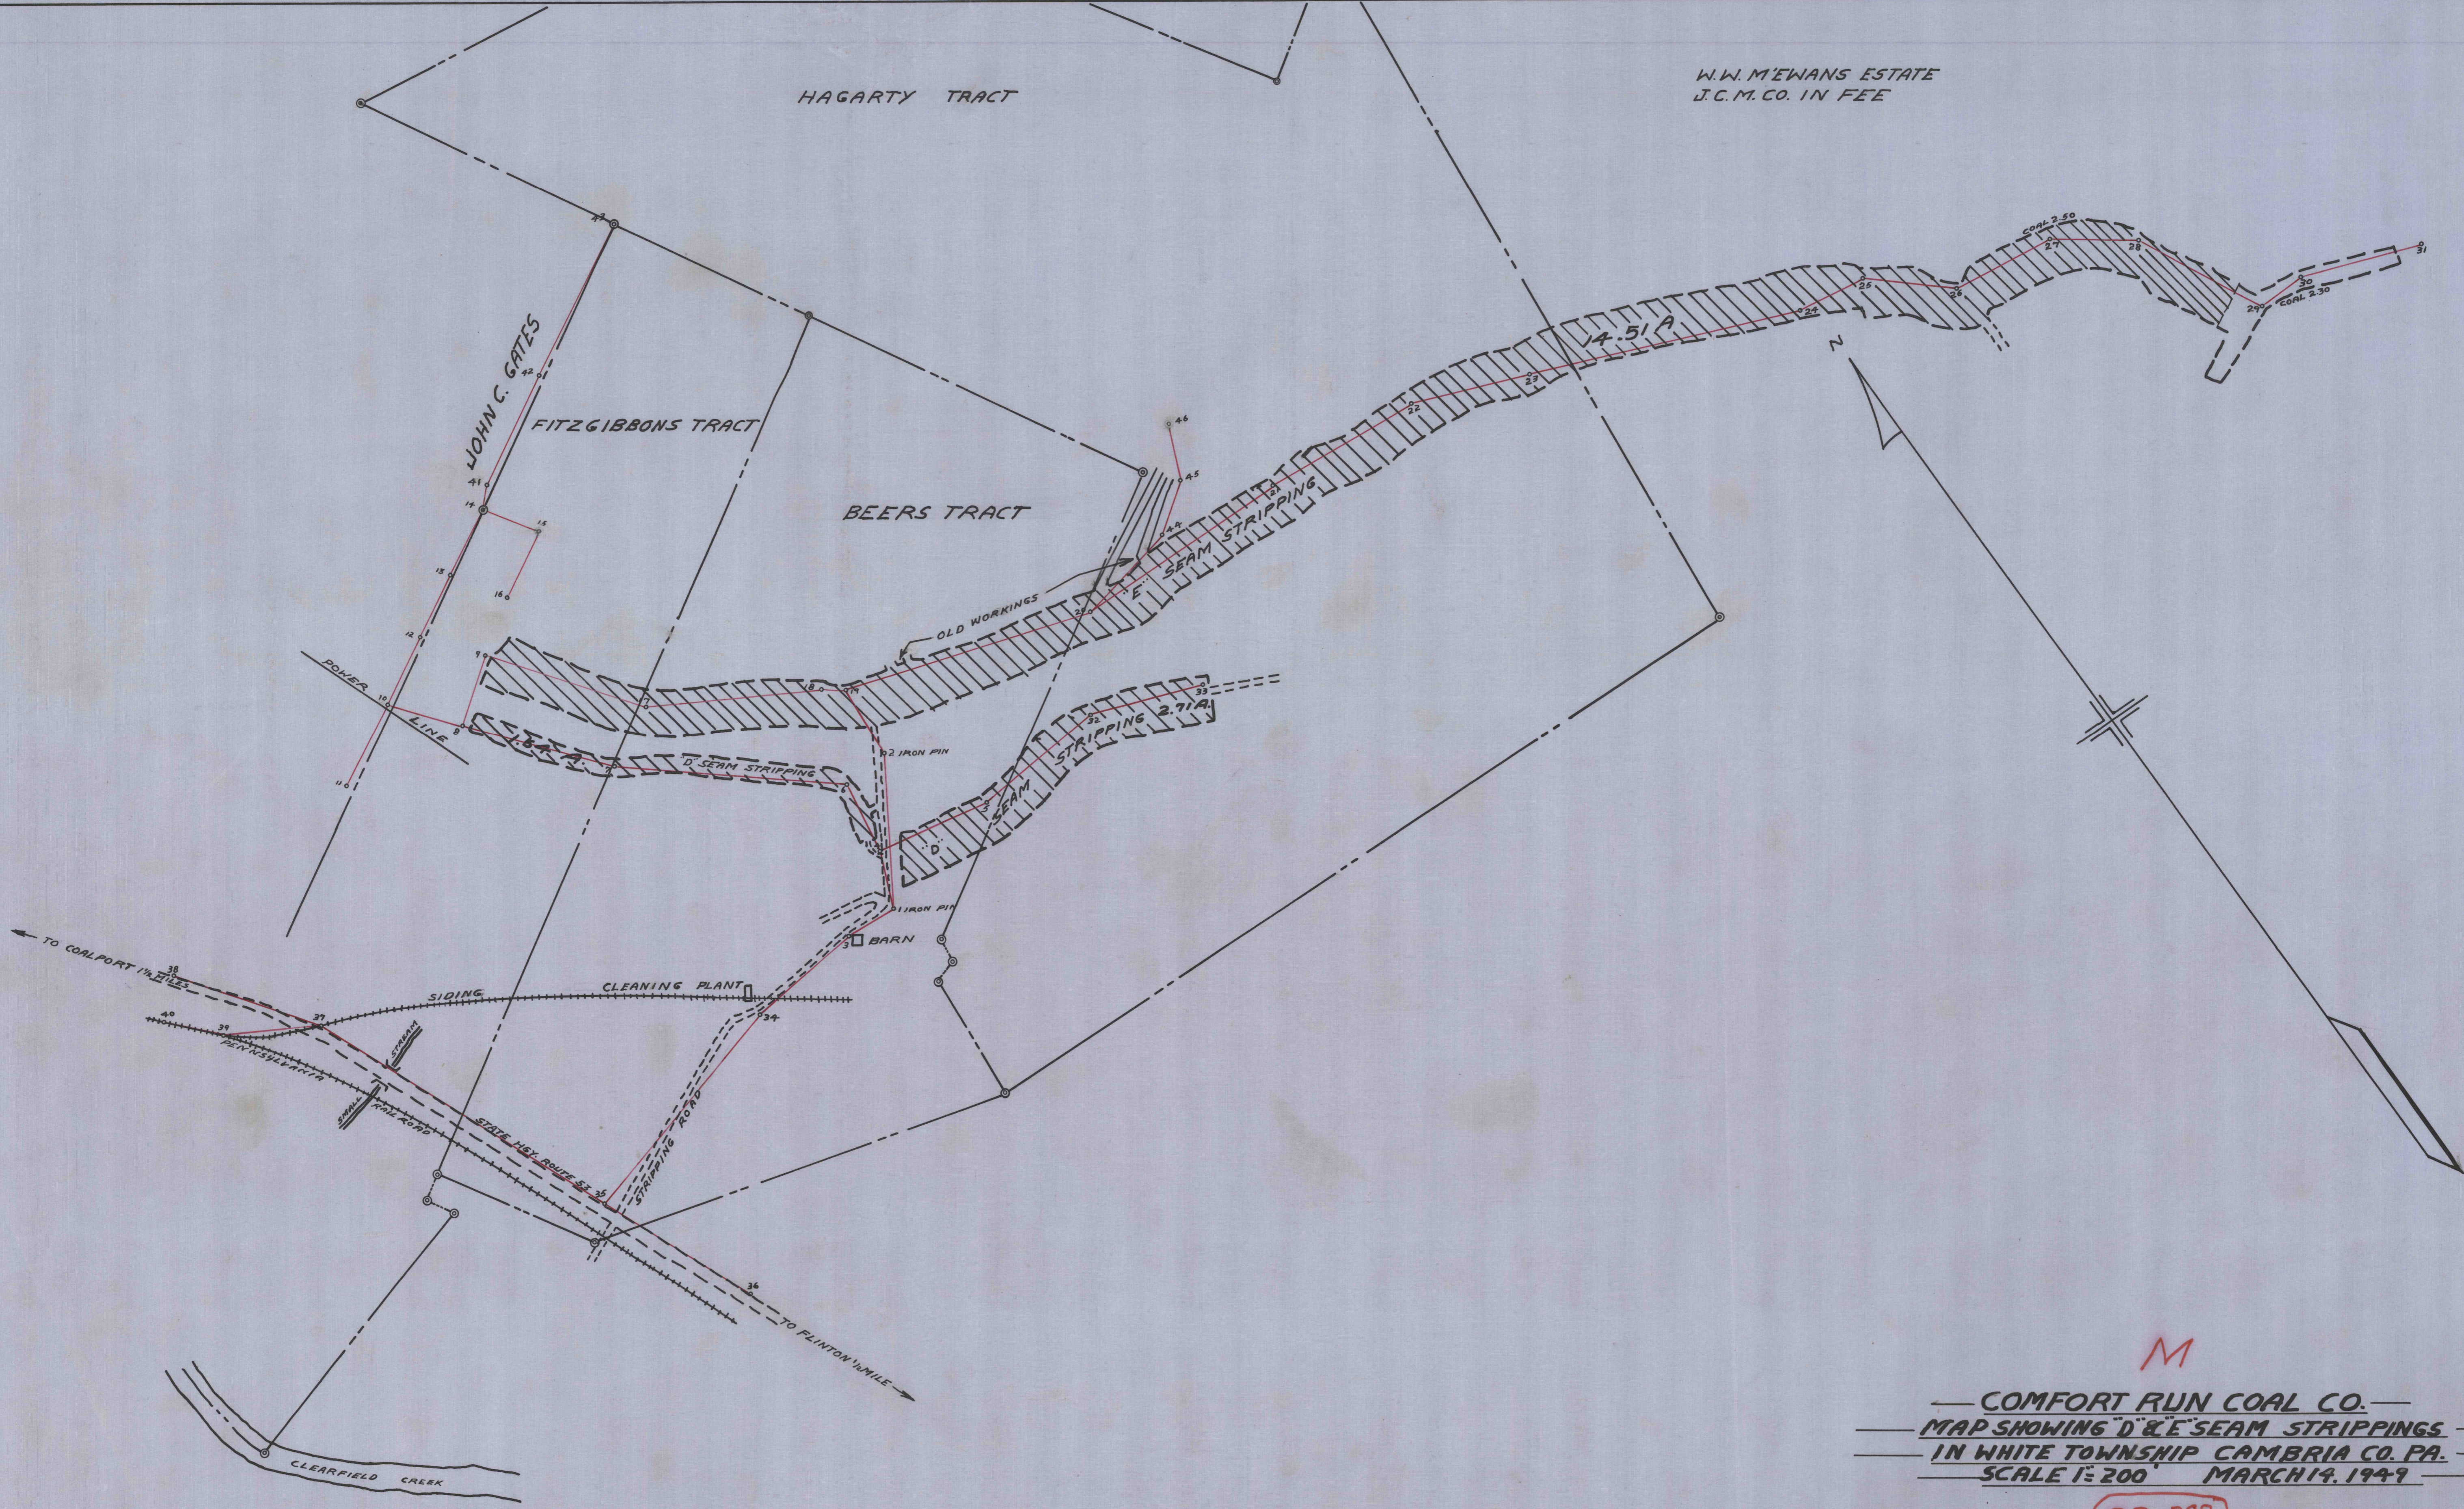

1021

1501

HAGARTY TRACT

W.W. MEWANS ESTATE
J.C.M. CO. IN FEE

JOHN C. GATES

FITZGIBBONS TRACT

BEERS TRACT

M

COMFORT RUN COAL CO.
 MAP SHOWING D & E SEAM STRIPPINGS
 IN WHITE TOWNSHIP CAMBRIA CO. PA.
 SCALE 1"=200' MARCH 14, 1949

C.D. 302