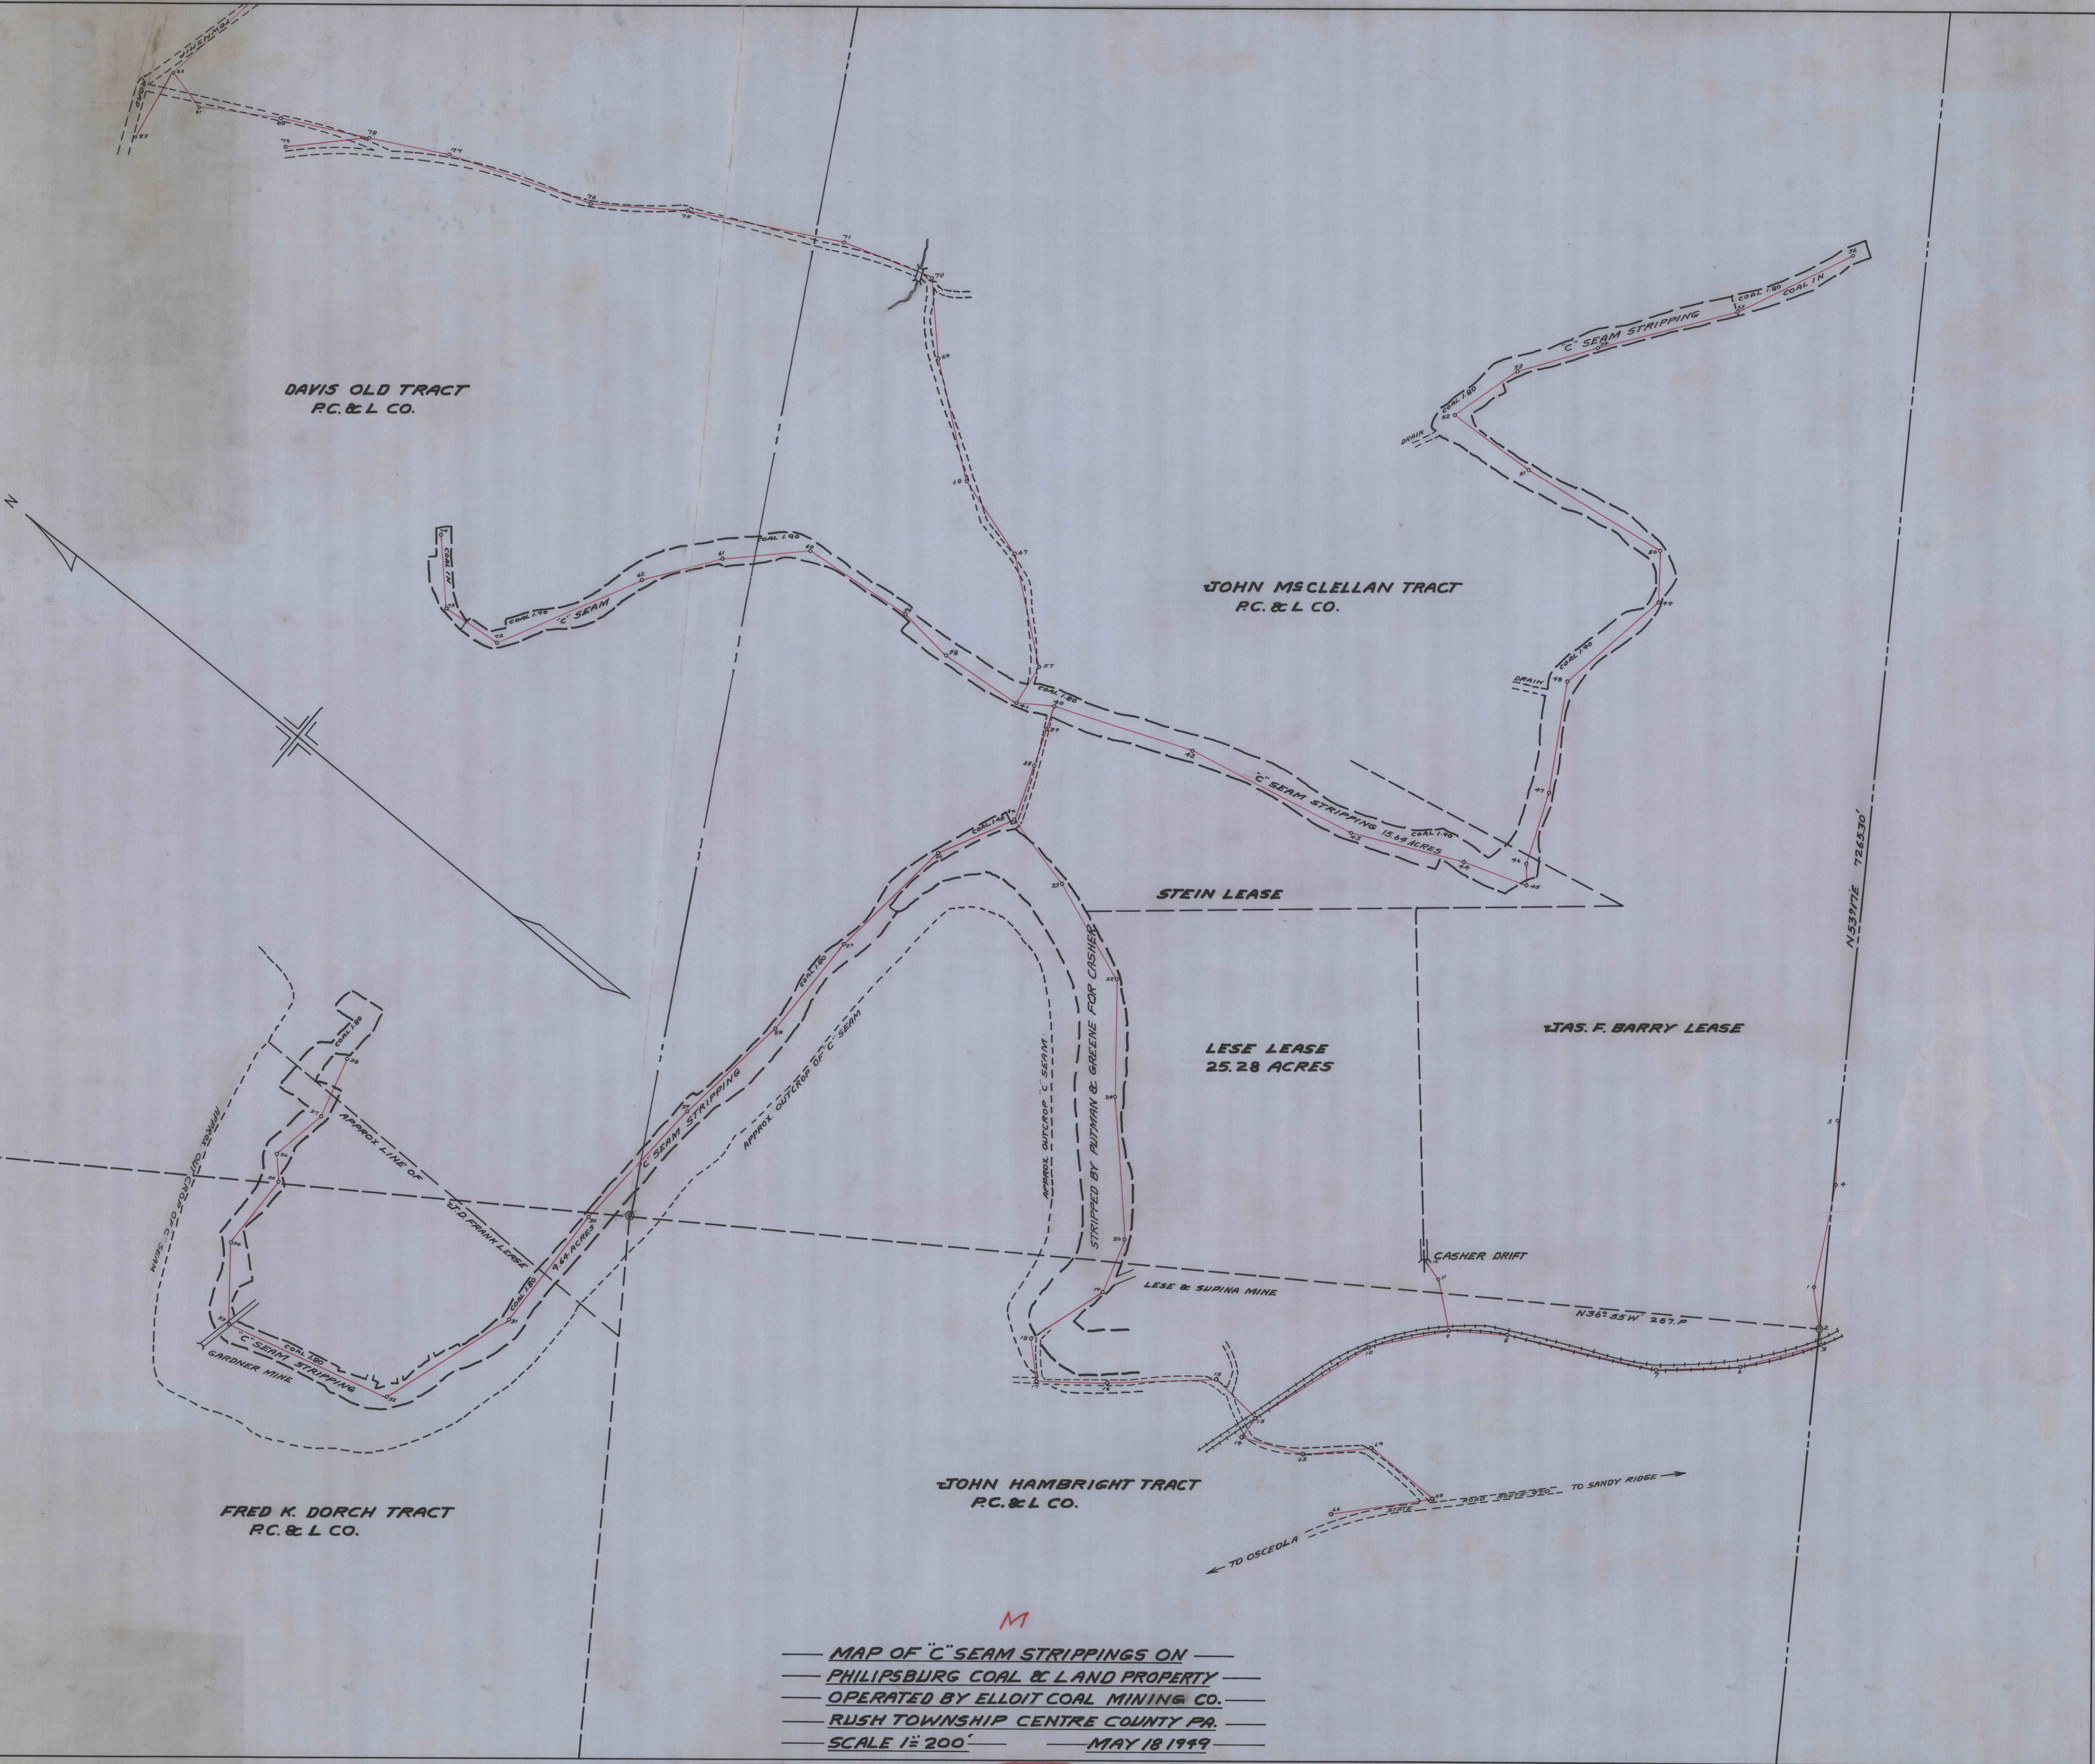

9541

DAVIS OLD TRACT
P.C. & L. CO.

JOHN MCCLELLAN TRACT
P.C. & L. CO.

STEIN LEASE

LEESE LEASE
25.28 ACRES

JAS. F. BARRY LEASE

FRED K. DORCH TRACT
P.C. & L. CO.

JOHN HAMBRIGHT TRACT
P.C. & L. CO.

M

— MAP OF "C" SEAM STRIPPINGS ON —
 — PHILIPSBURG COAL & LAND PROPERTY —
 — OPERATED BY ELLOIT COAL MINING CO. —
 — RUSH TOWNSHIP CENTRE COUNTY PA. —
 — SCALE 1" = 200' — MAY 18 1949 —

C.D. 309

1479