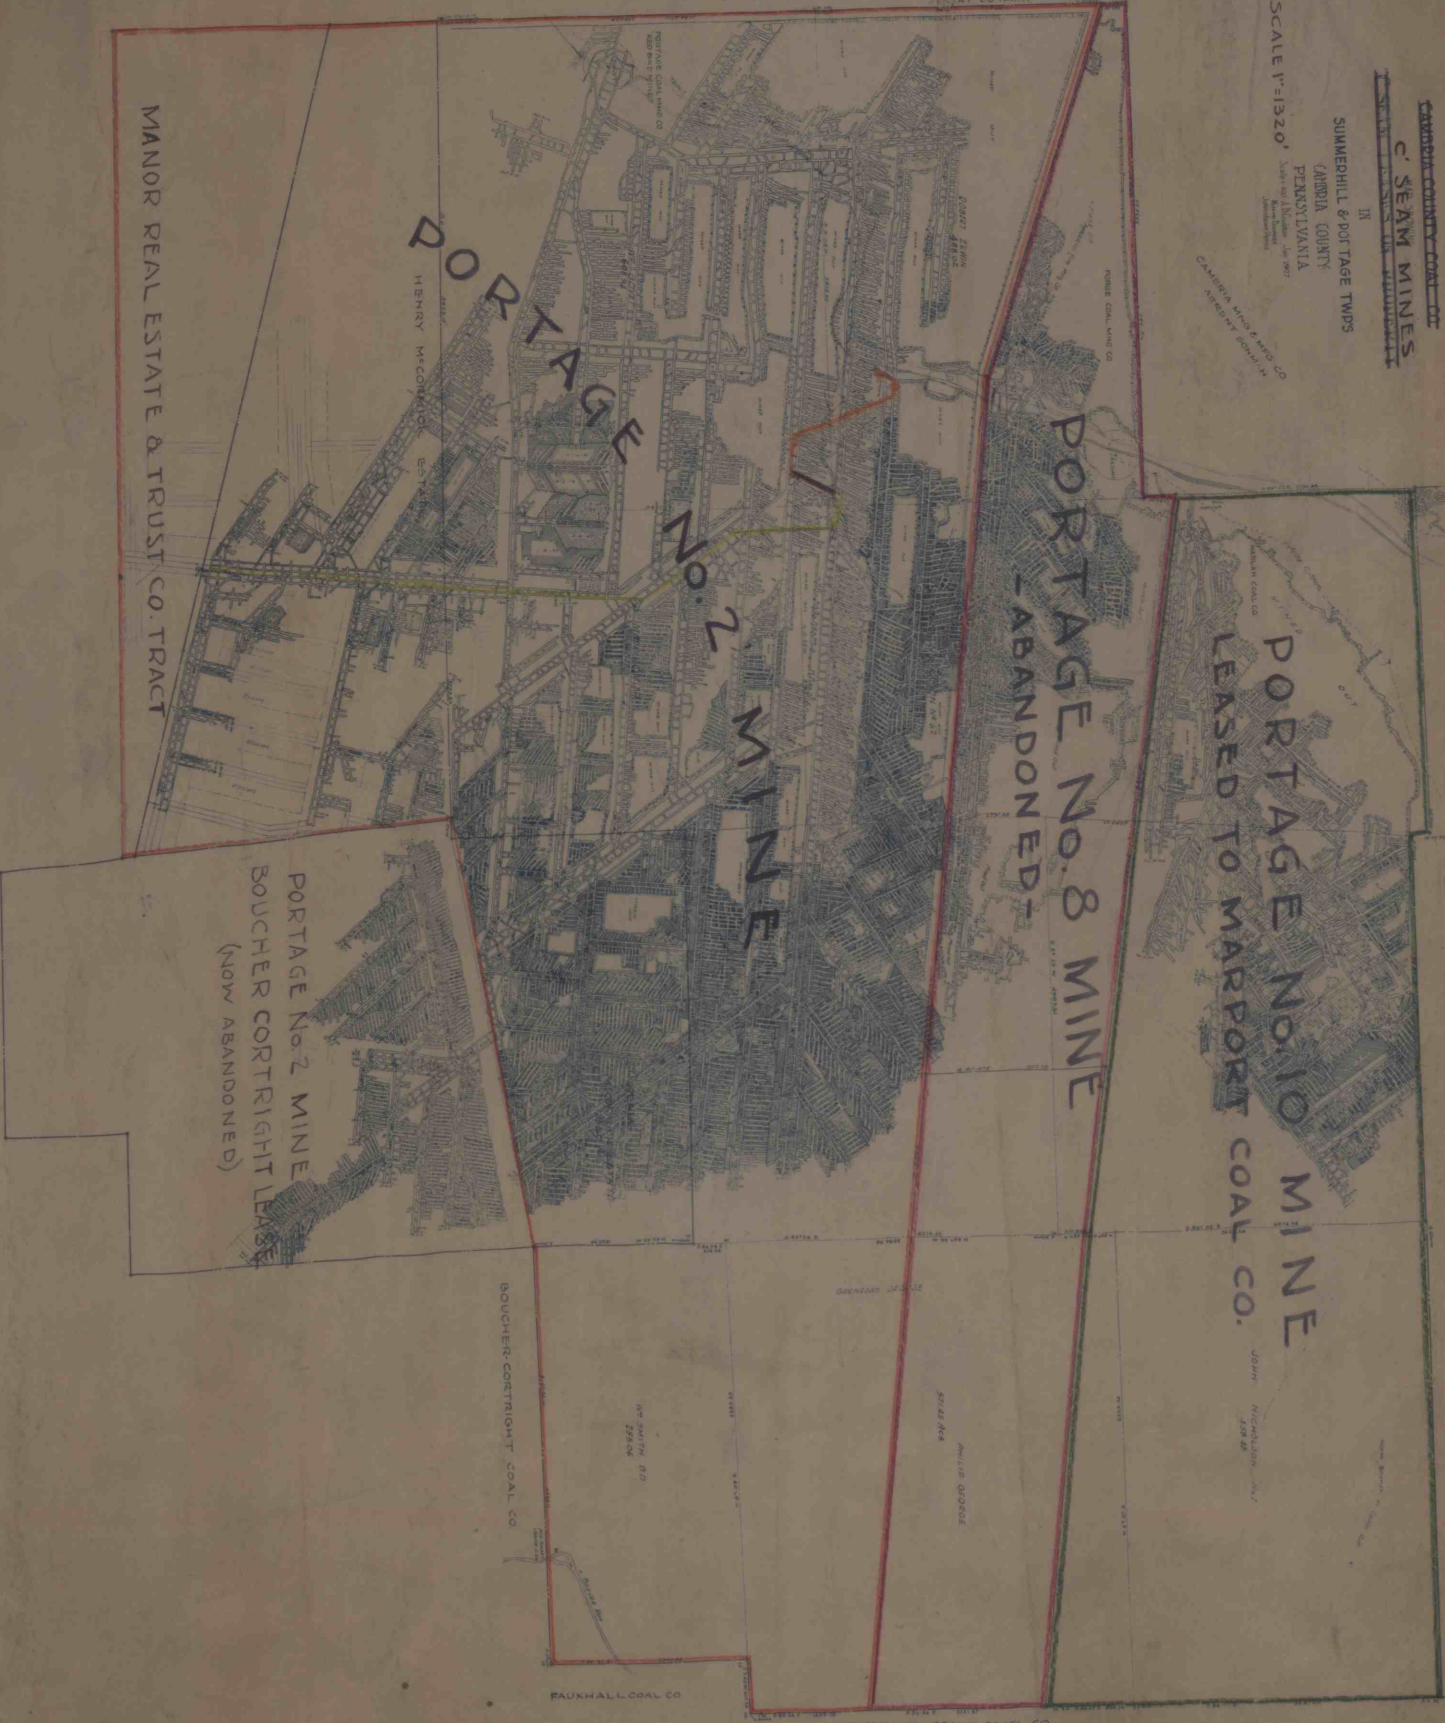

JOHNSTOWN COAL & COKE CO.

~~CAMBERIA COUNTY COAL CO.~~
C SEAM MINES

SUMMERHILL & POT TAGE TWP'S

CAMBERIA COUNTY
PENNSYLVANIA

SCALE 1"=1320'

KING & STORM
4509 4th

CA HUGHES & CO

PORTAGE No. 10 MINE
LEASED TO MARPORT COAL CO.

PORTAGE No. 8 MINE
- ABANDONED -

No. 2 MINE

PORTAGE

PORTAGE No. 2 MINE
BOUCHER-CORTRIGHT LEASE
(NOW ABANDONED)

MANOR REAL ESTATE & TRUST CO. TRACT

BAUXHALL COAL CO

LOYALHANNA COAL & COKE CO