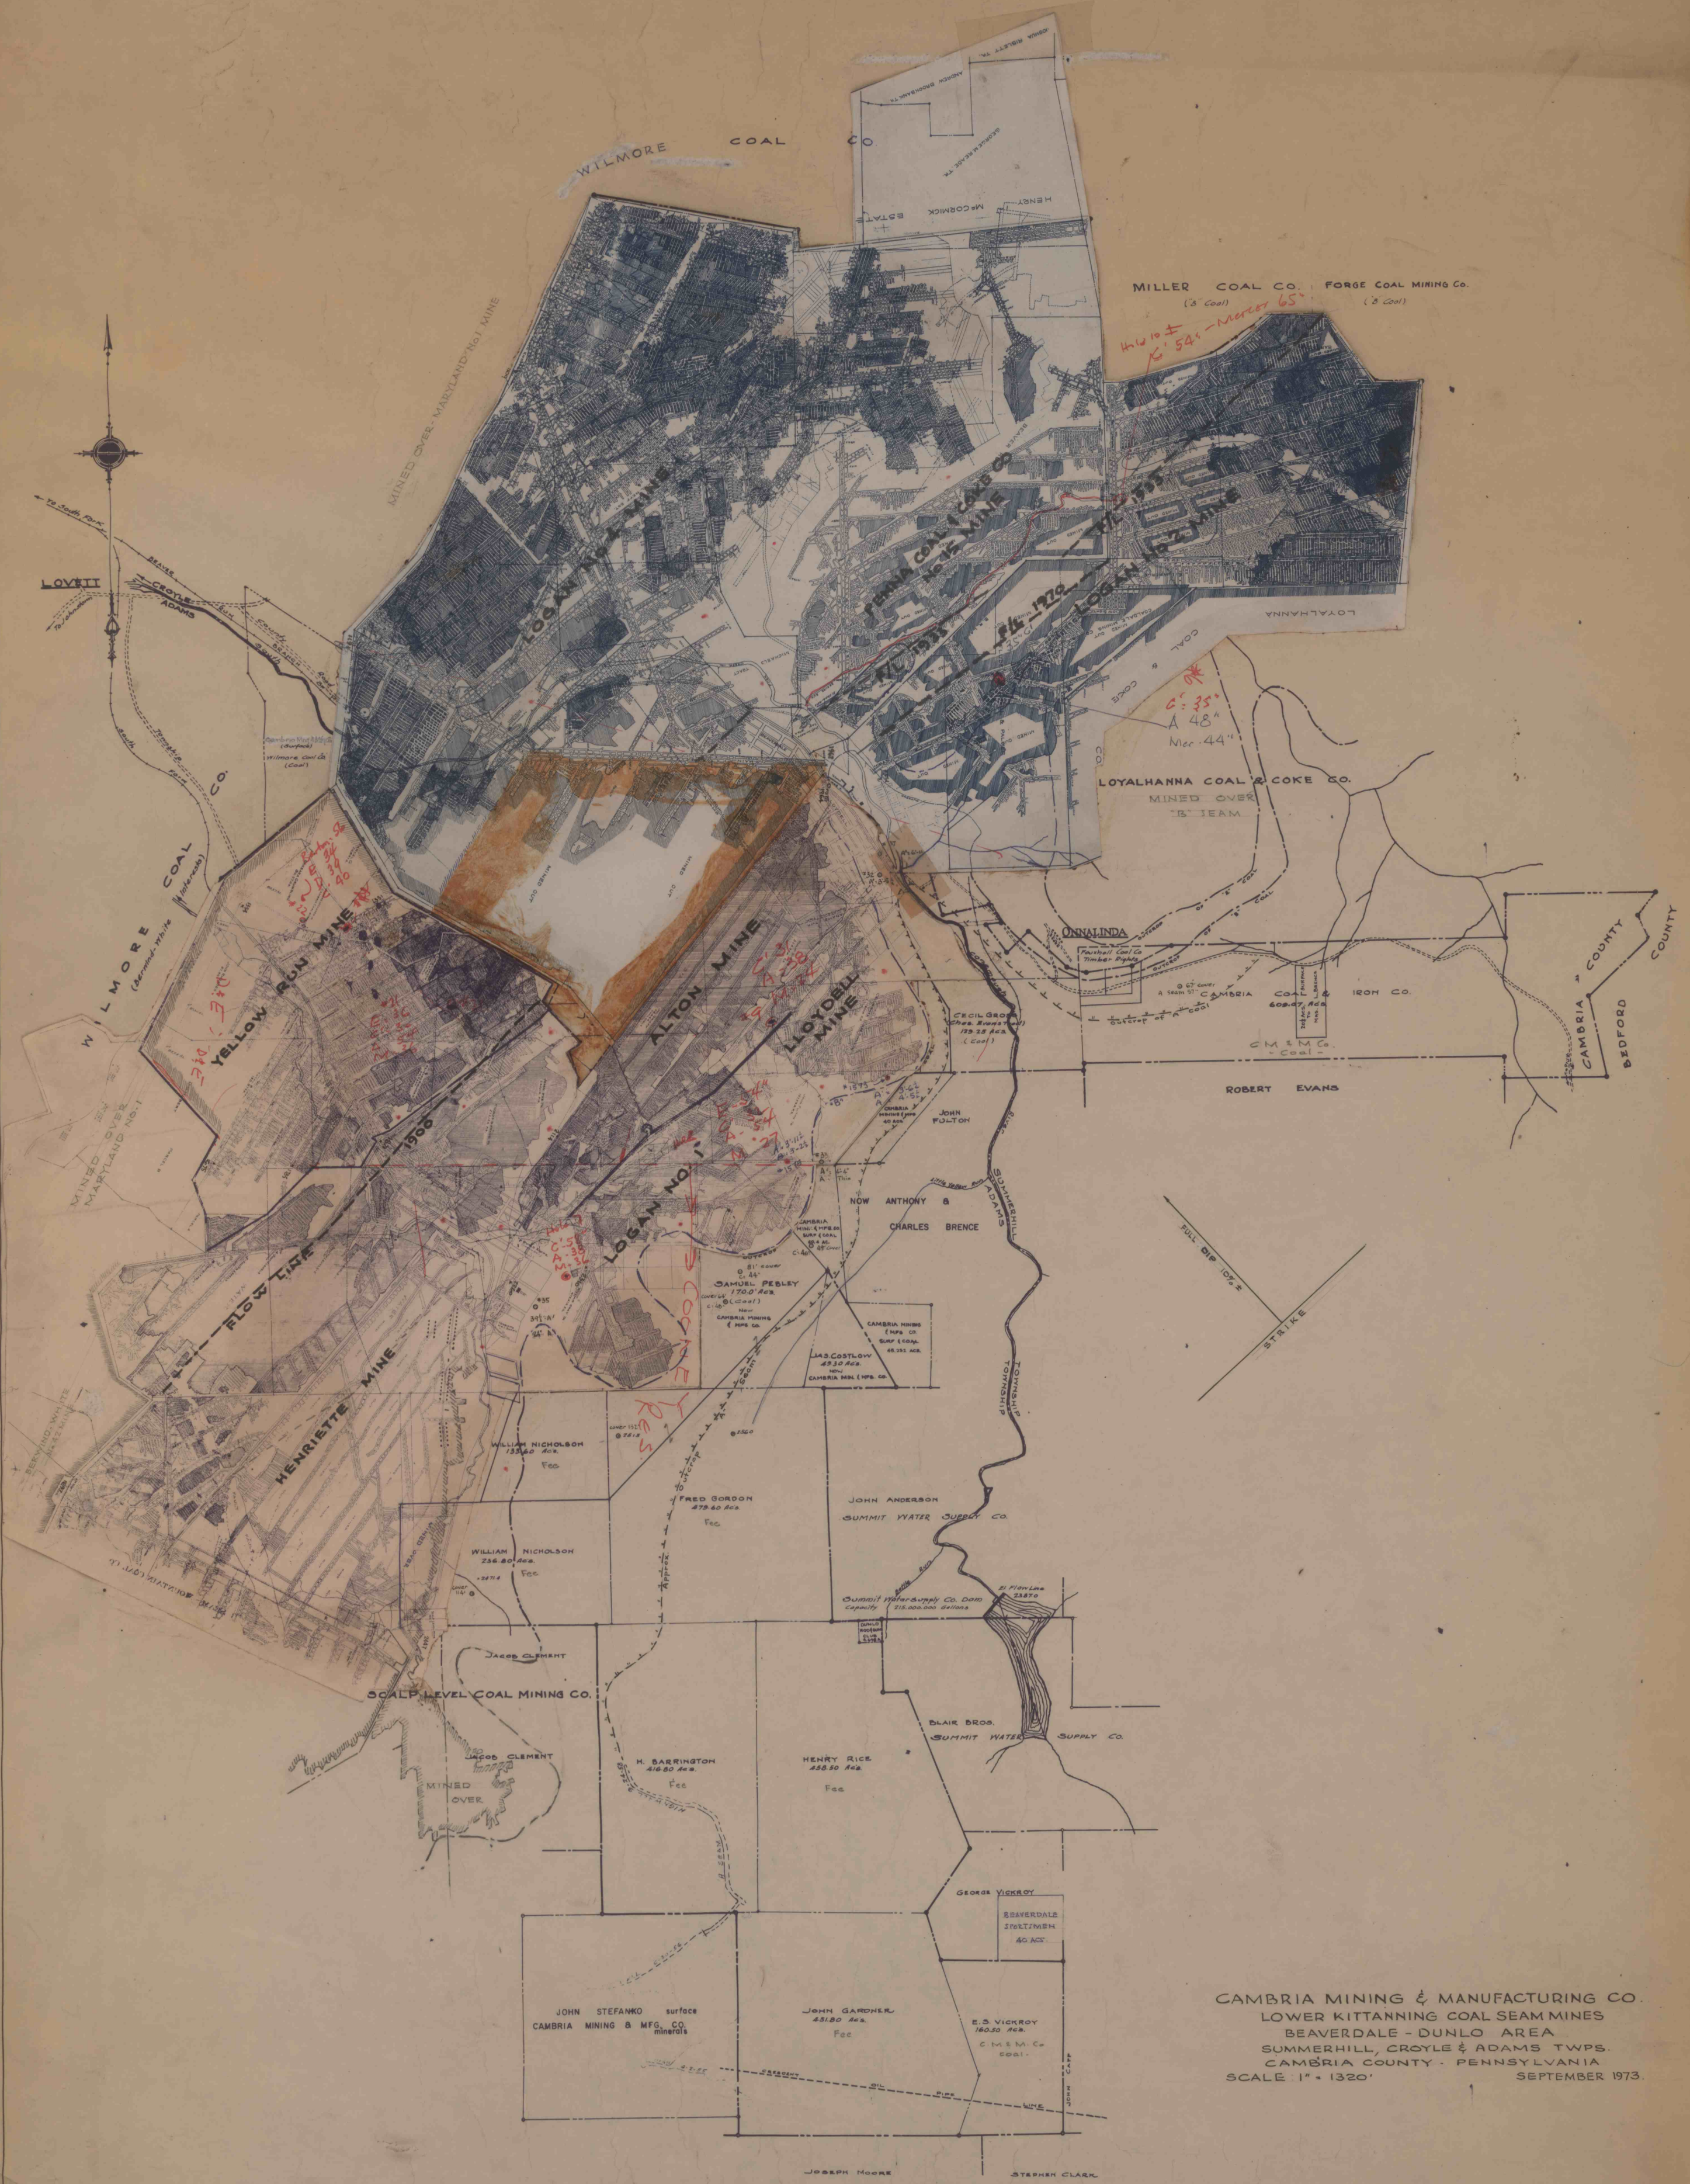

CM&M.C

CAMBRIA MINING & MANUFACTURING CO.  
 LOWER KITTANNING COAL SEAM MINES  
 BEAVERDALE - DUNLO AREA  
 SUMMERHILL, CROYLE & ADAMS TWPS.  
 CAMBRIA COUNTY - PENNSYLVANIA  
 SCALE 1" = 1320'  
 SEPTEMBER 1973.