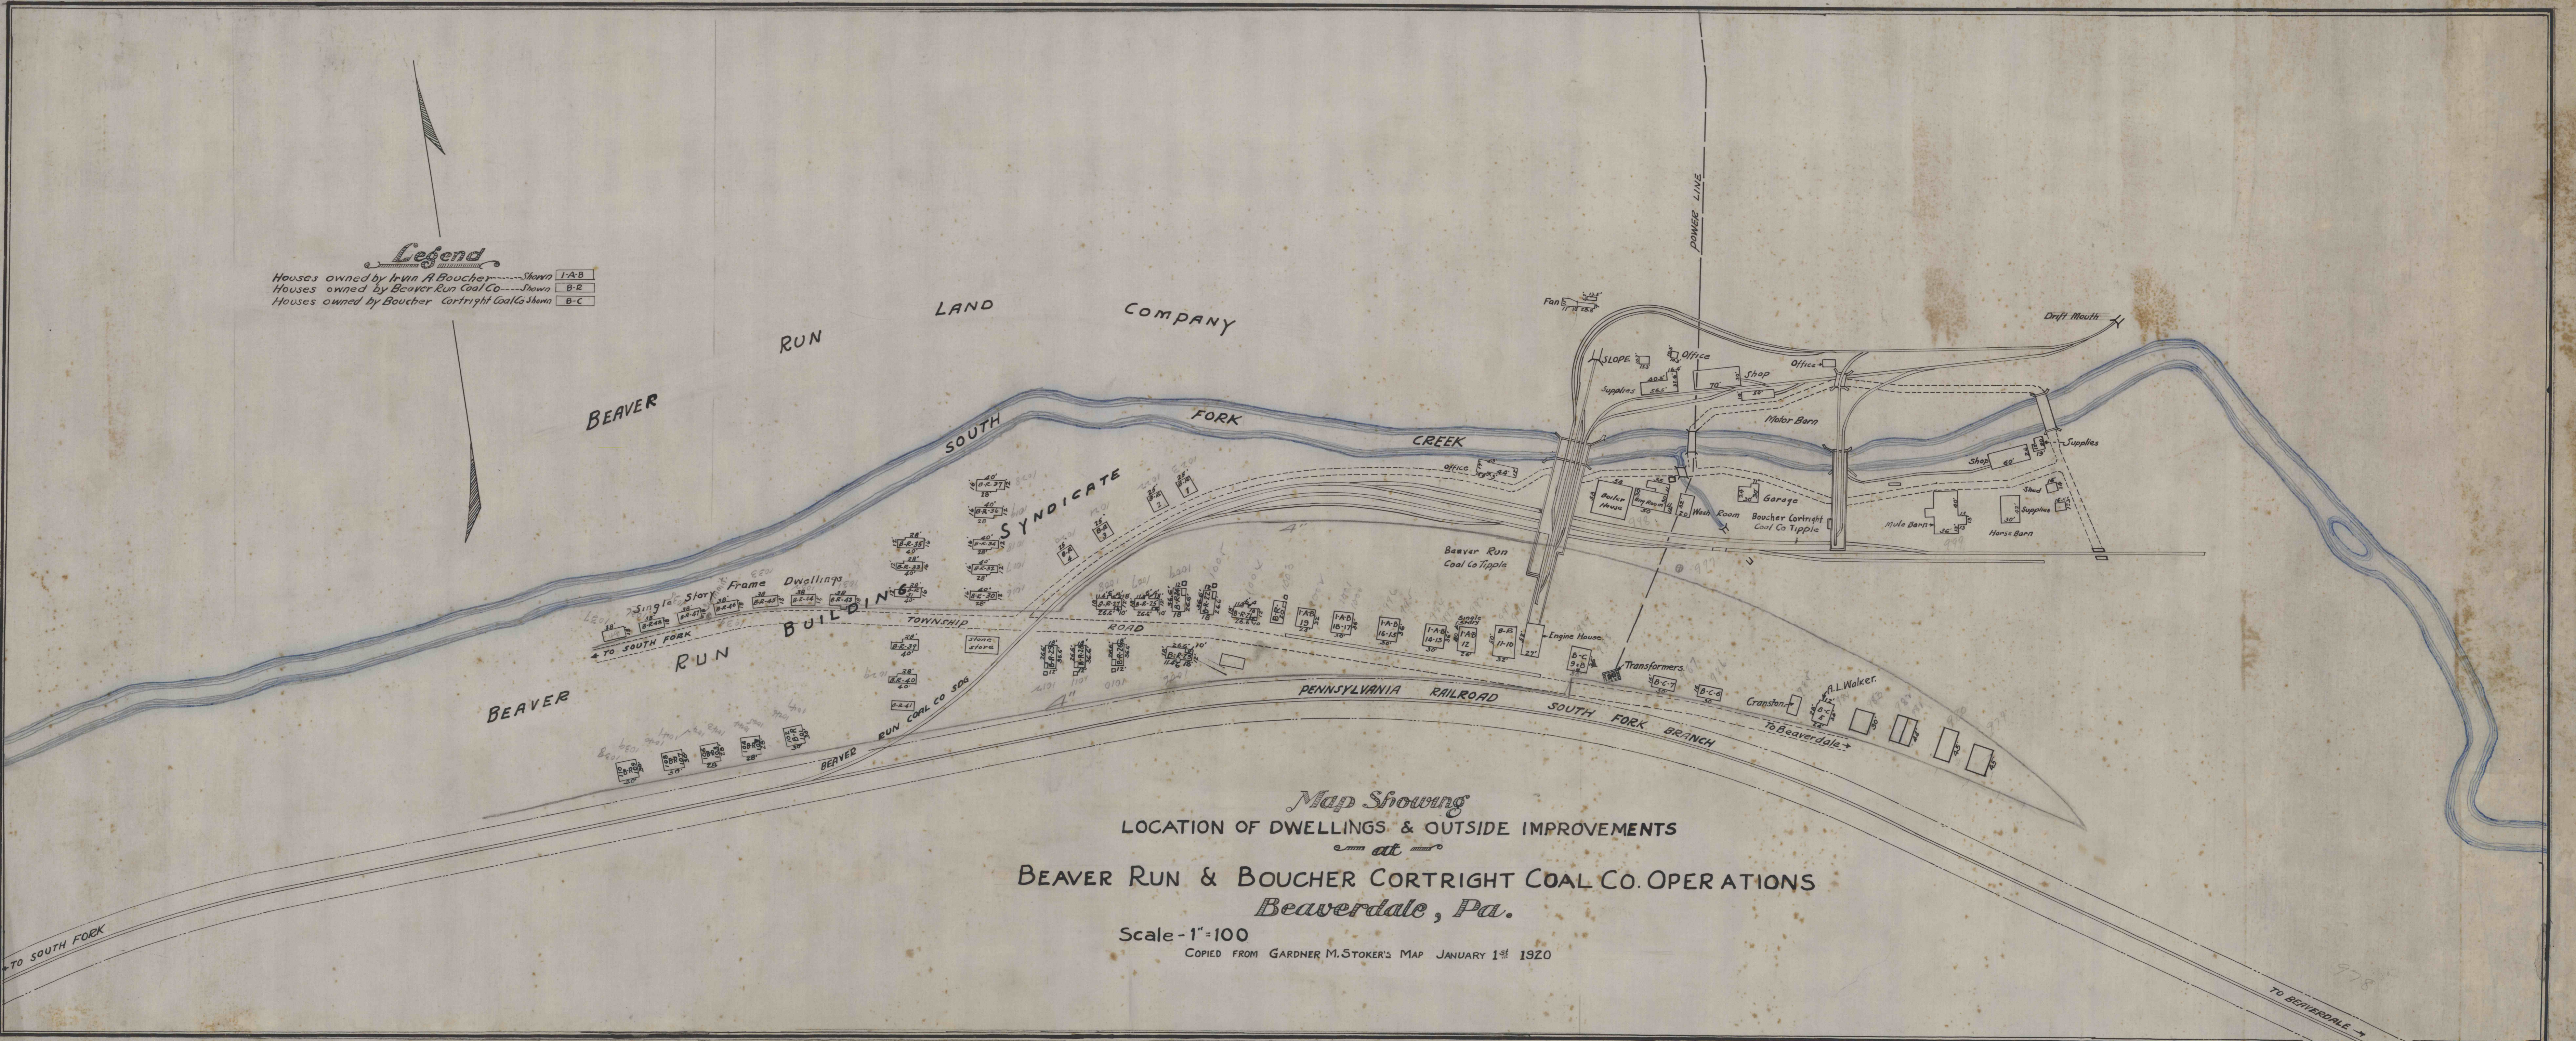

Legend

| | | |
|--|----------|-------|
| Houses owned by Irvin A. Boucher | Shaded | I-A-B |
| Houses owned by Beaver Run Coal Co. | Stippled | B-R |
| Houses owned by Boucher Cortright Coal Co. | White | B-C |

Map Showing
 LOCATION OF DWELLINGS & OUTSIDE IMPROVEMENTS
 at
 BEAVER RUN & BOUCHER CORTRIGHT COAL CO. OPERATIONS
 Beaverdale, Pa.

Scale - 1" = 100
 COPIED FROM GARDNER M. STOKER'S MAP JANUARY 1st 1920

TO SOUTH FORK

TO BEAVERDALE