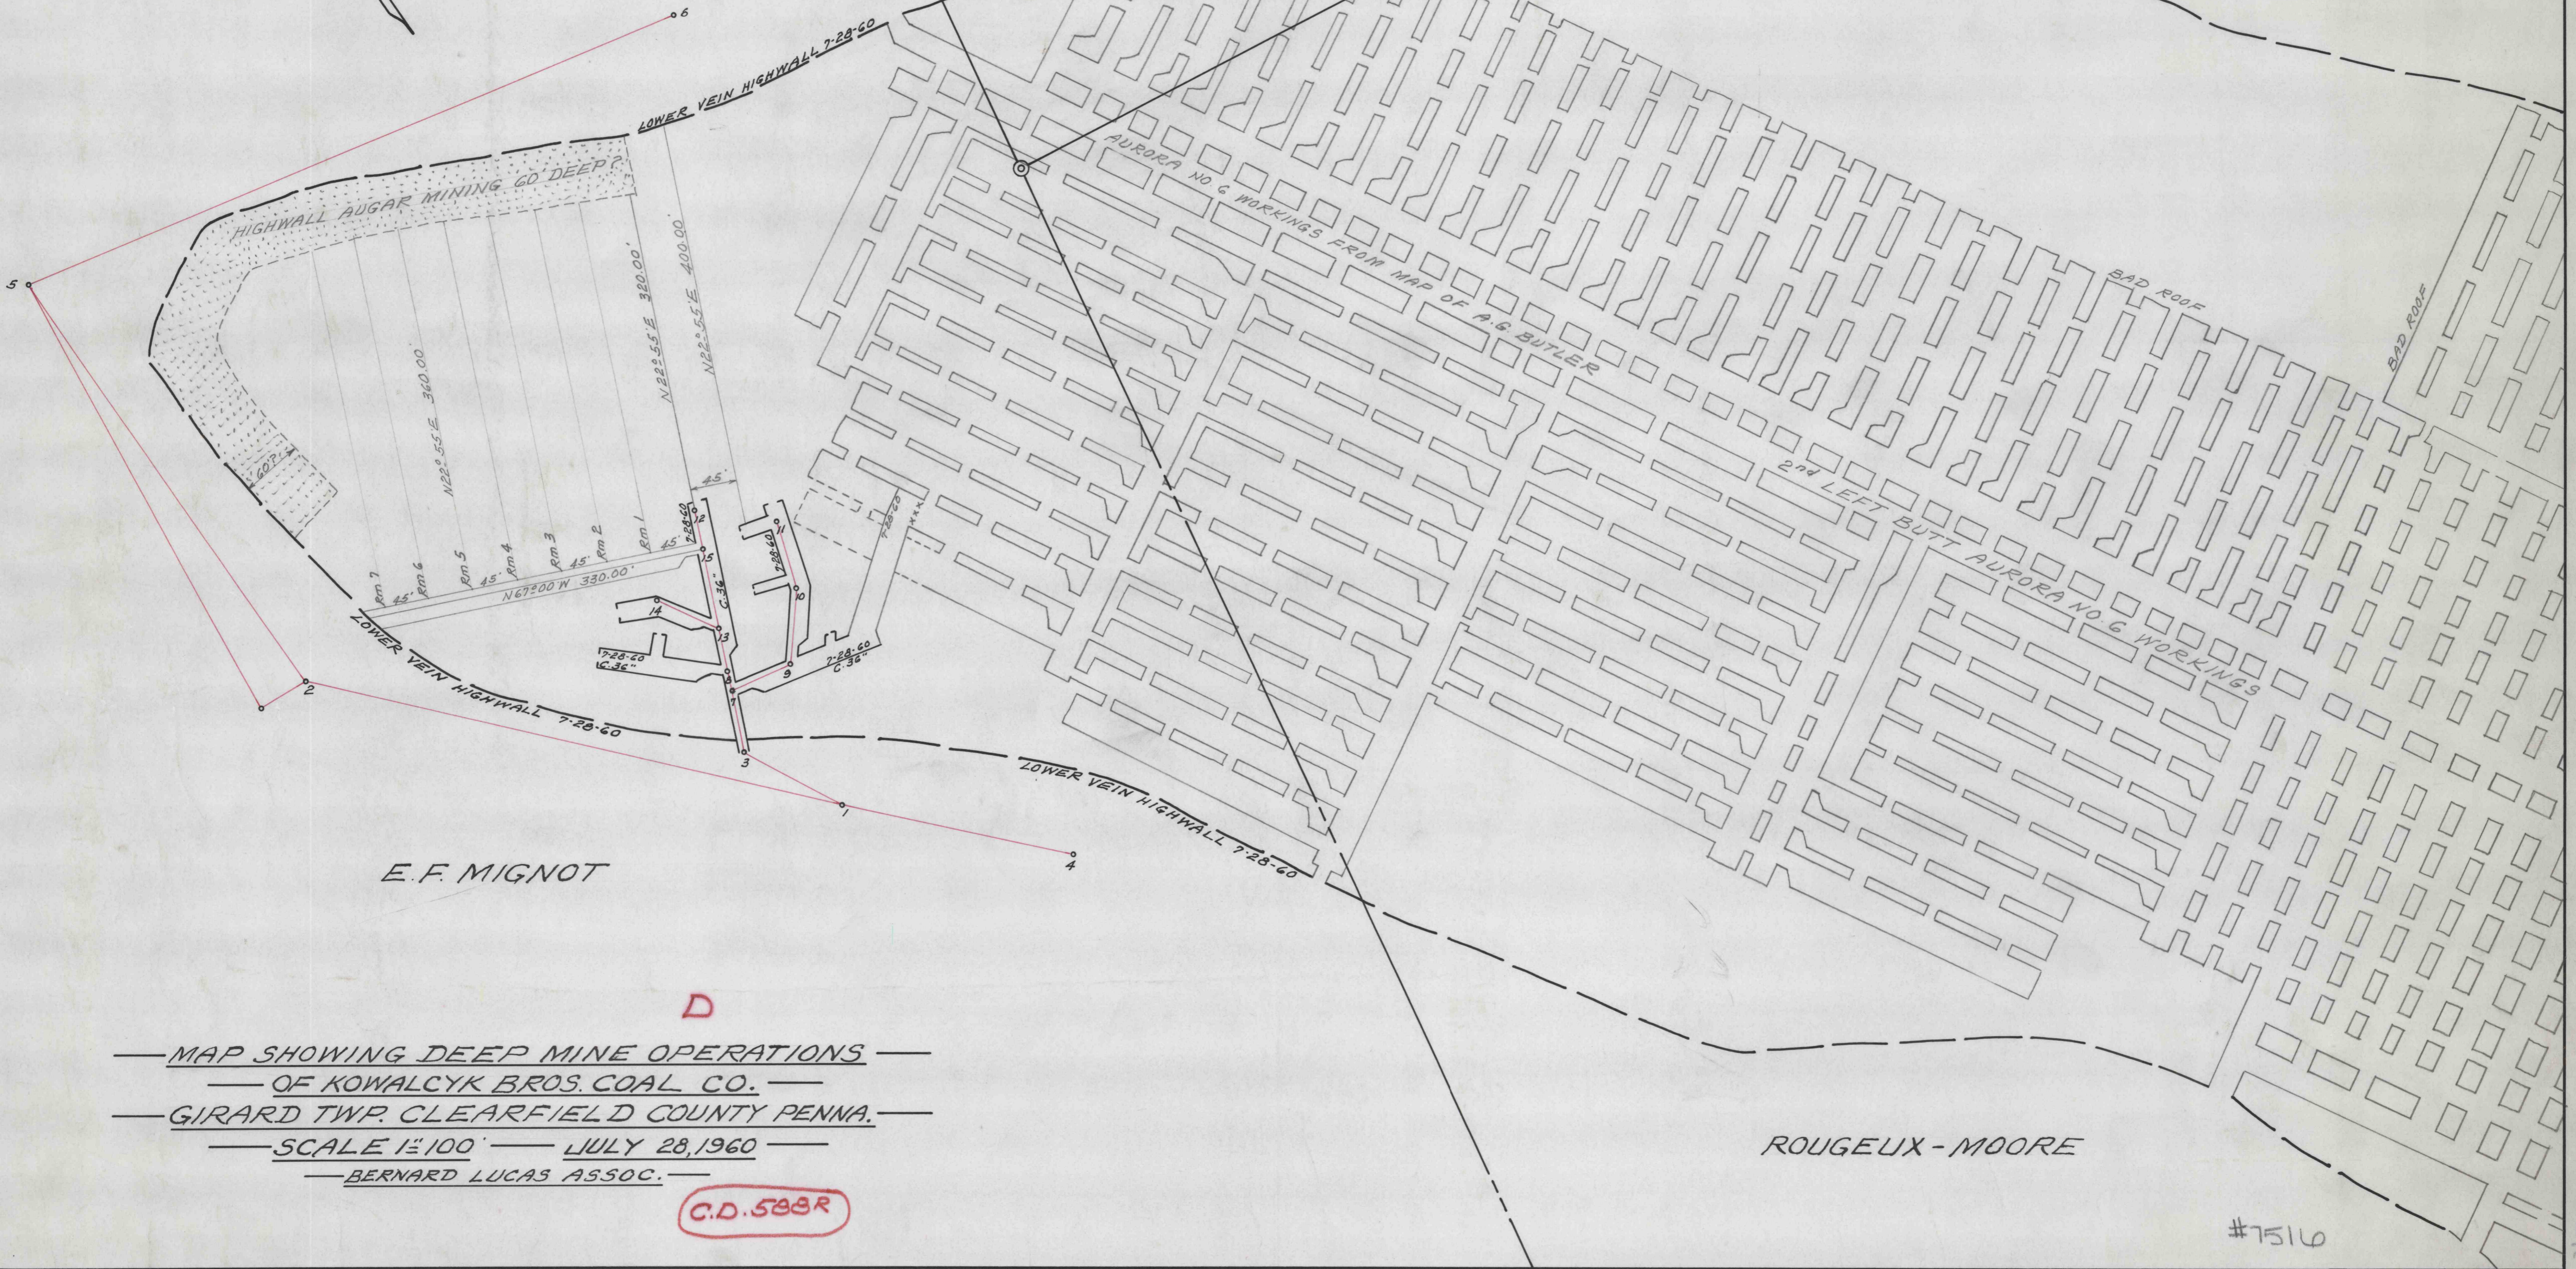

M. & A. BROWN

FAULTY AREA

E. F. MIGNOT

D

— MAP SHOWING DEEP MINE OPERATIONS —
 — OF KOWALCYK BROS. COAL CO. —
 — GIRARD TWP. CLEARFIELD COUNTY PENNA. —
 — SCALE 1"=100' — JULY 28, 1960 —
 — BERNARD LUCAS ASSOC. —

C.D. 588R

ROUGELUX - MOORE

#7516

J21P