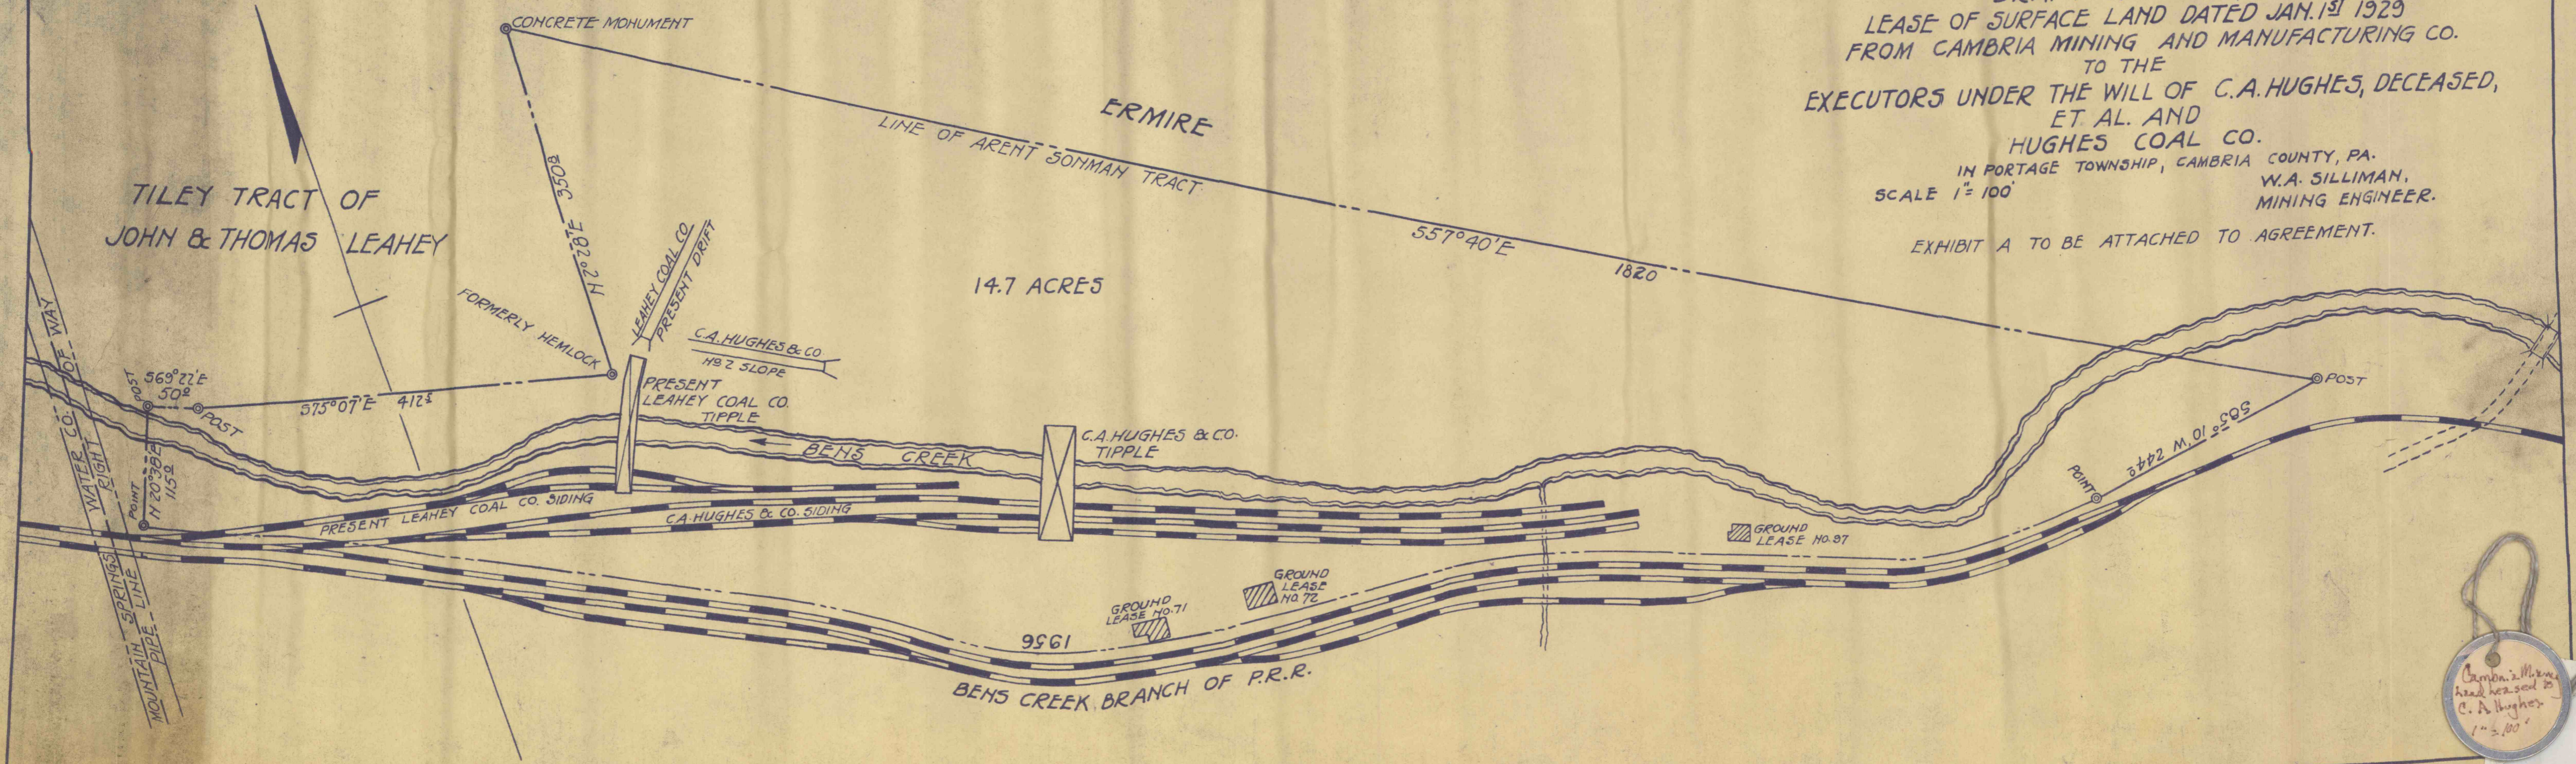

DRAFT SHOWING (OUT LINED IN RED)
 LEASE OF SURFACE LAND DATED JAN. 1st 1929
 FROM CAMBRIA MINING AND MANUFACTURING CO.

TO THE
 EXECUTORS UNDER THE WILL OF C.A. HUGHES, DECEASED,
 ET AL. AND
 HUGHES COAL CO.

IN PORTAGE TOWNSHIP, CAMBRIA COUNTY, PA.
 W.A. SILLIMAN,
 MINING ENGINEER.

SCALE 1" = 100'

EXHIBIT A TO BE ATTACHED TO AGREEMENT.

Cambria Mining
 head leased to
 C. A. Hughes
 1" = 100'