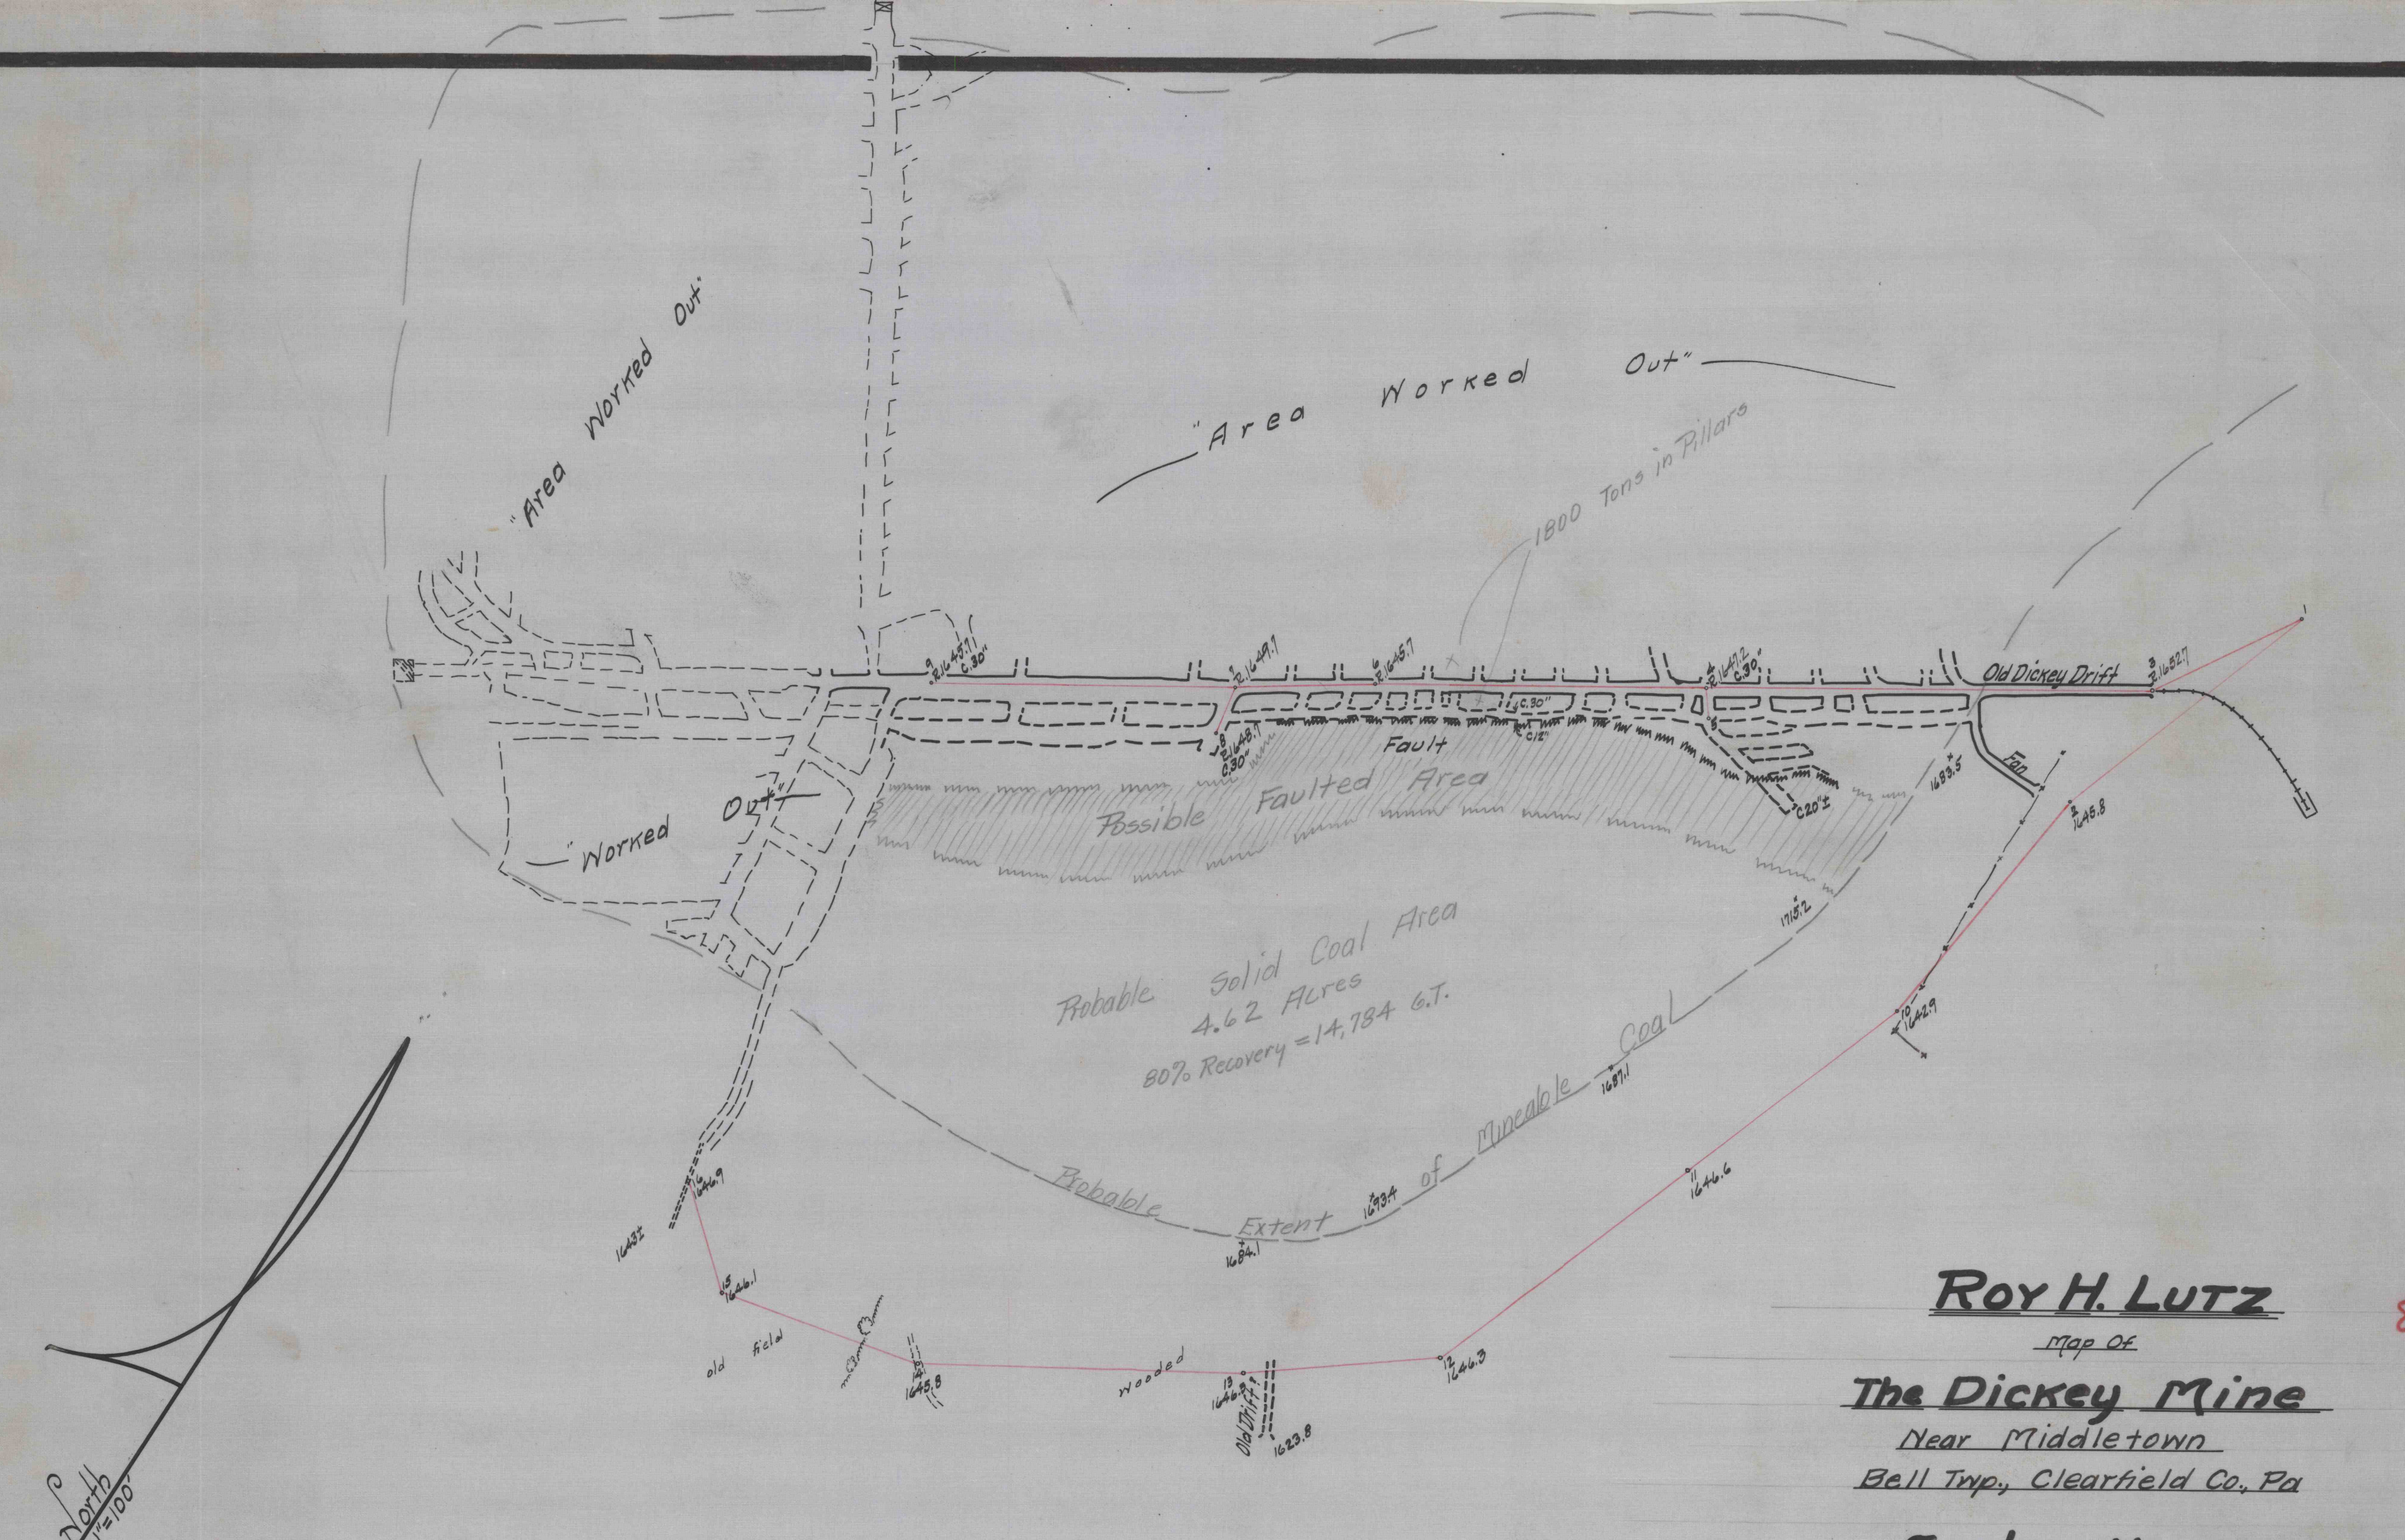

8558  
8558

**Roy H. Lutz**

D  
8267

Map of  
**The Dickey Mine**  
Near Middletown  
Bell Twp., Clearfield Co., Pa

**Scale - 1 in = 100 ft.**

Sept. 17, 1949  
Clearfield, Penna.  
Engineering Offices  
West. Bromfield & Heas  
Supt. & File