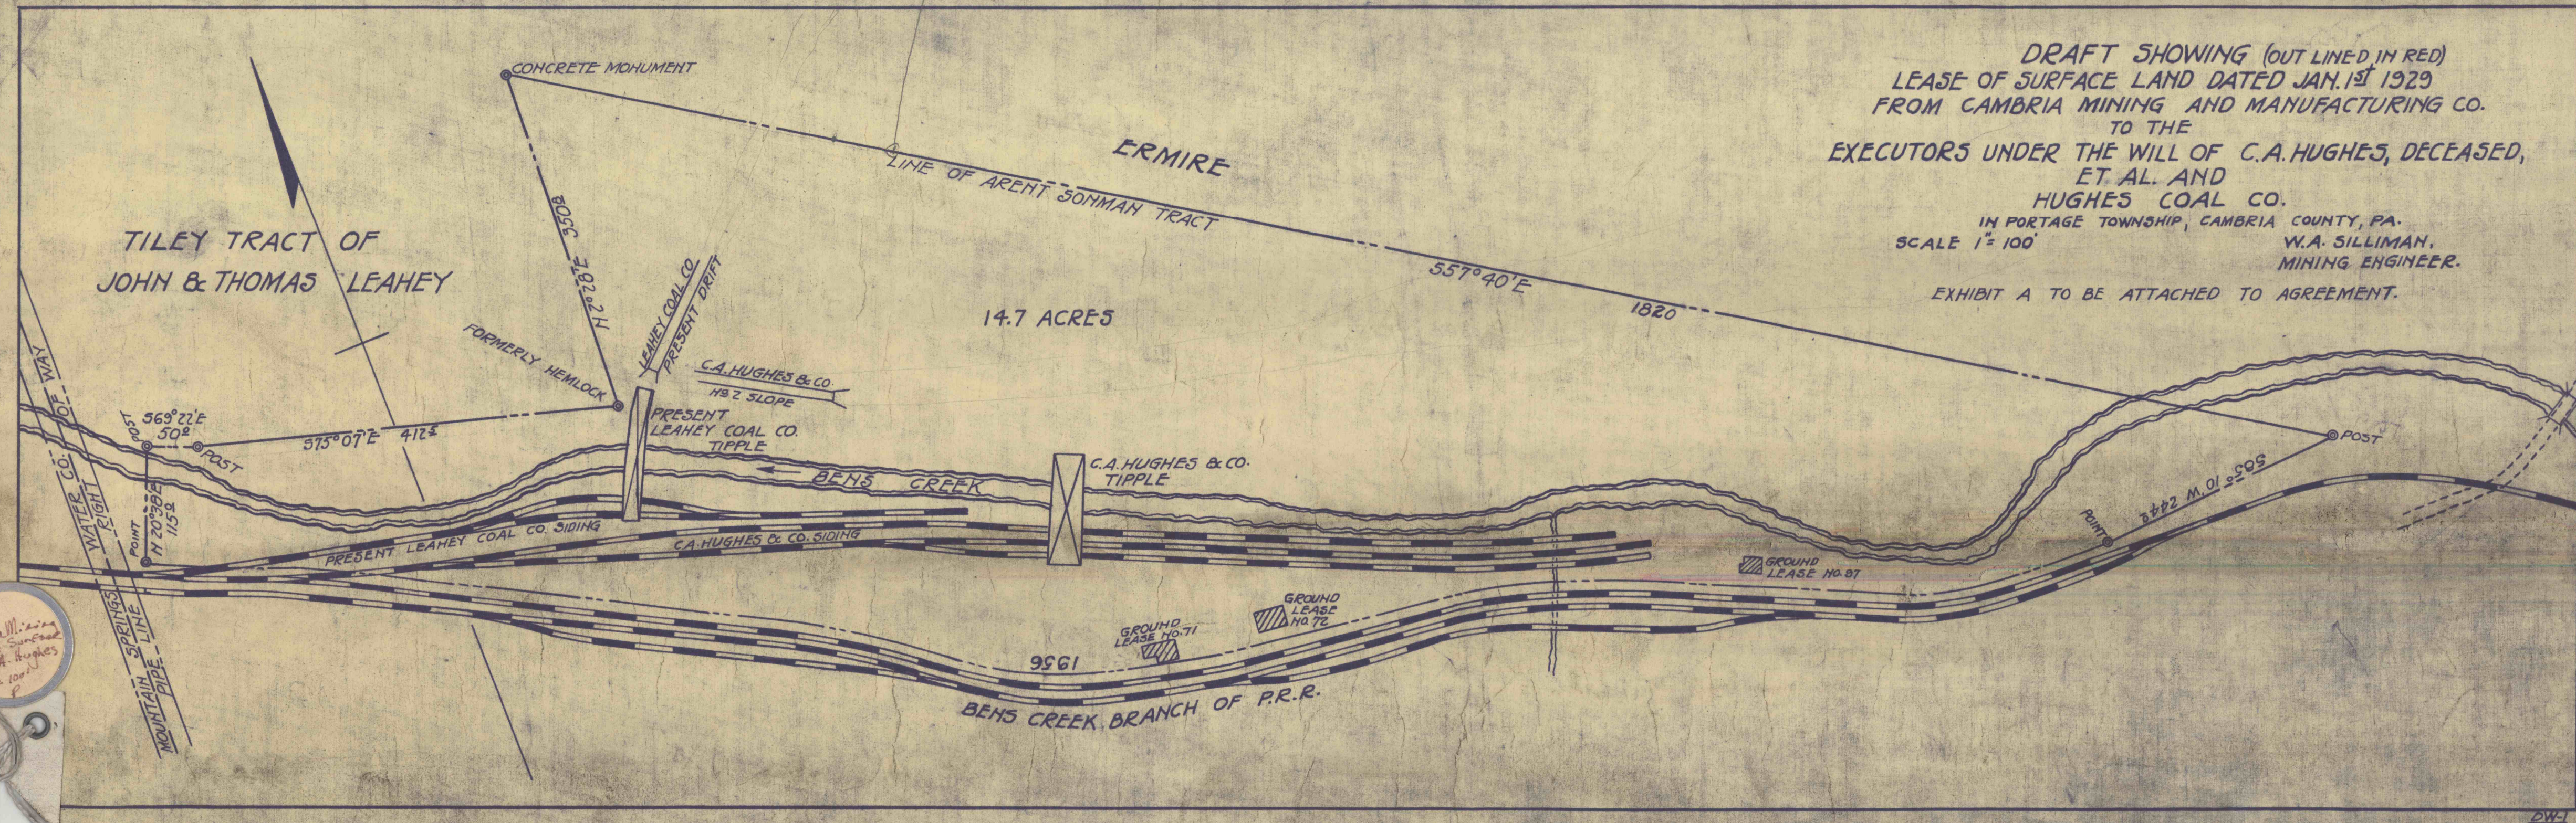

DRAFT SHOWING (OUT LINED IN RED)  
 LEASE OF SURFACE LAND DATED JAN. 1<sup>ST</sup> 1929  
 FROM CAMBRIA MINING AND MANUFACTURING CO.  
 TO THE  
 EXECUTORS UNDER THE WILL OF C.A. HUGHES, DECEASED,  
 ET AL. AND  
 HUGHES COAL CO.  
 IN PORTAGE TOWNSHIP, CAMBRIA COUNTY, PA.  
 SCALE 1" = 100'  
 W.A. SILLIMAN,  
 MINING ENGINEER.

EXHIBIT A TO BE ATTACHED TO AGREEMENT.

Cambria Mining  
 Lease Surface  
 to C.A. Hughes  
 1-1-1929  
 P