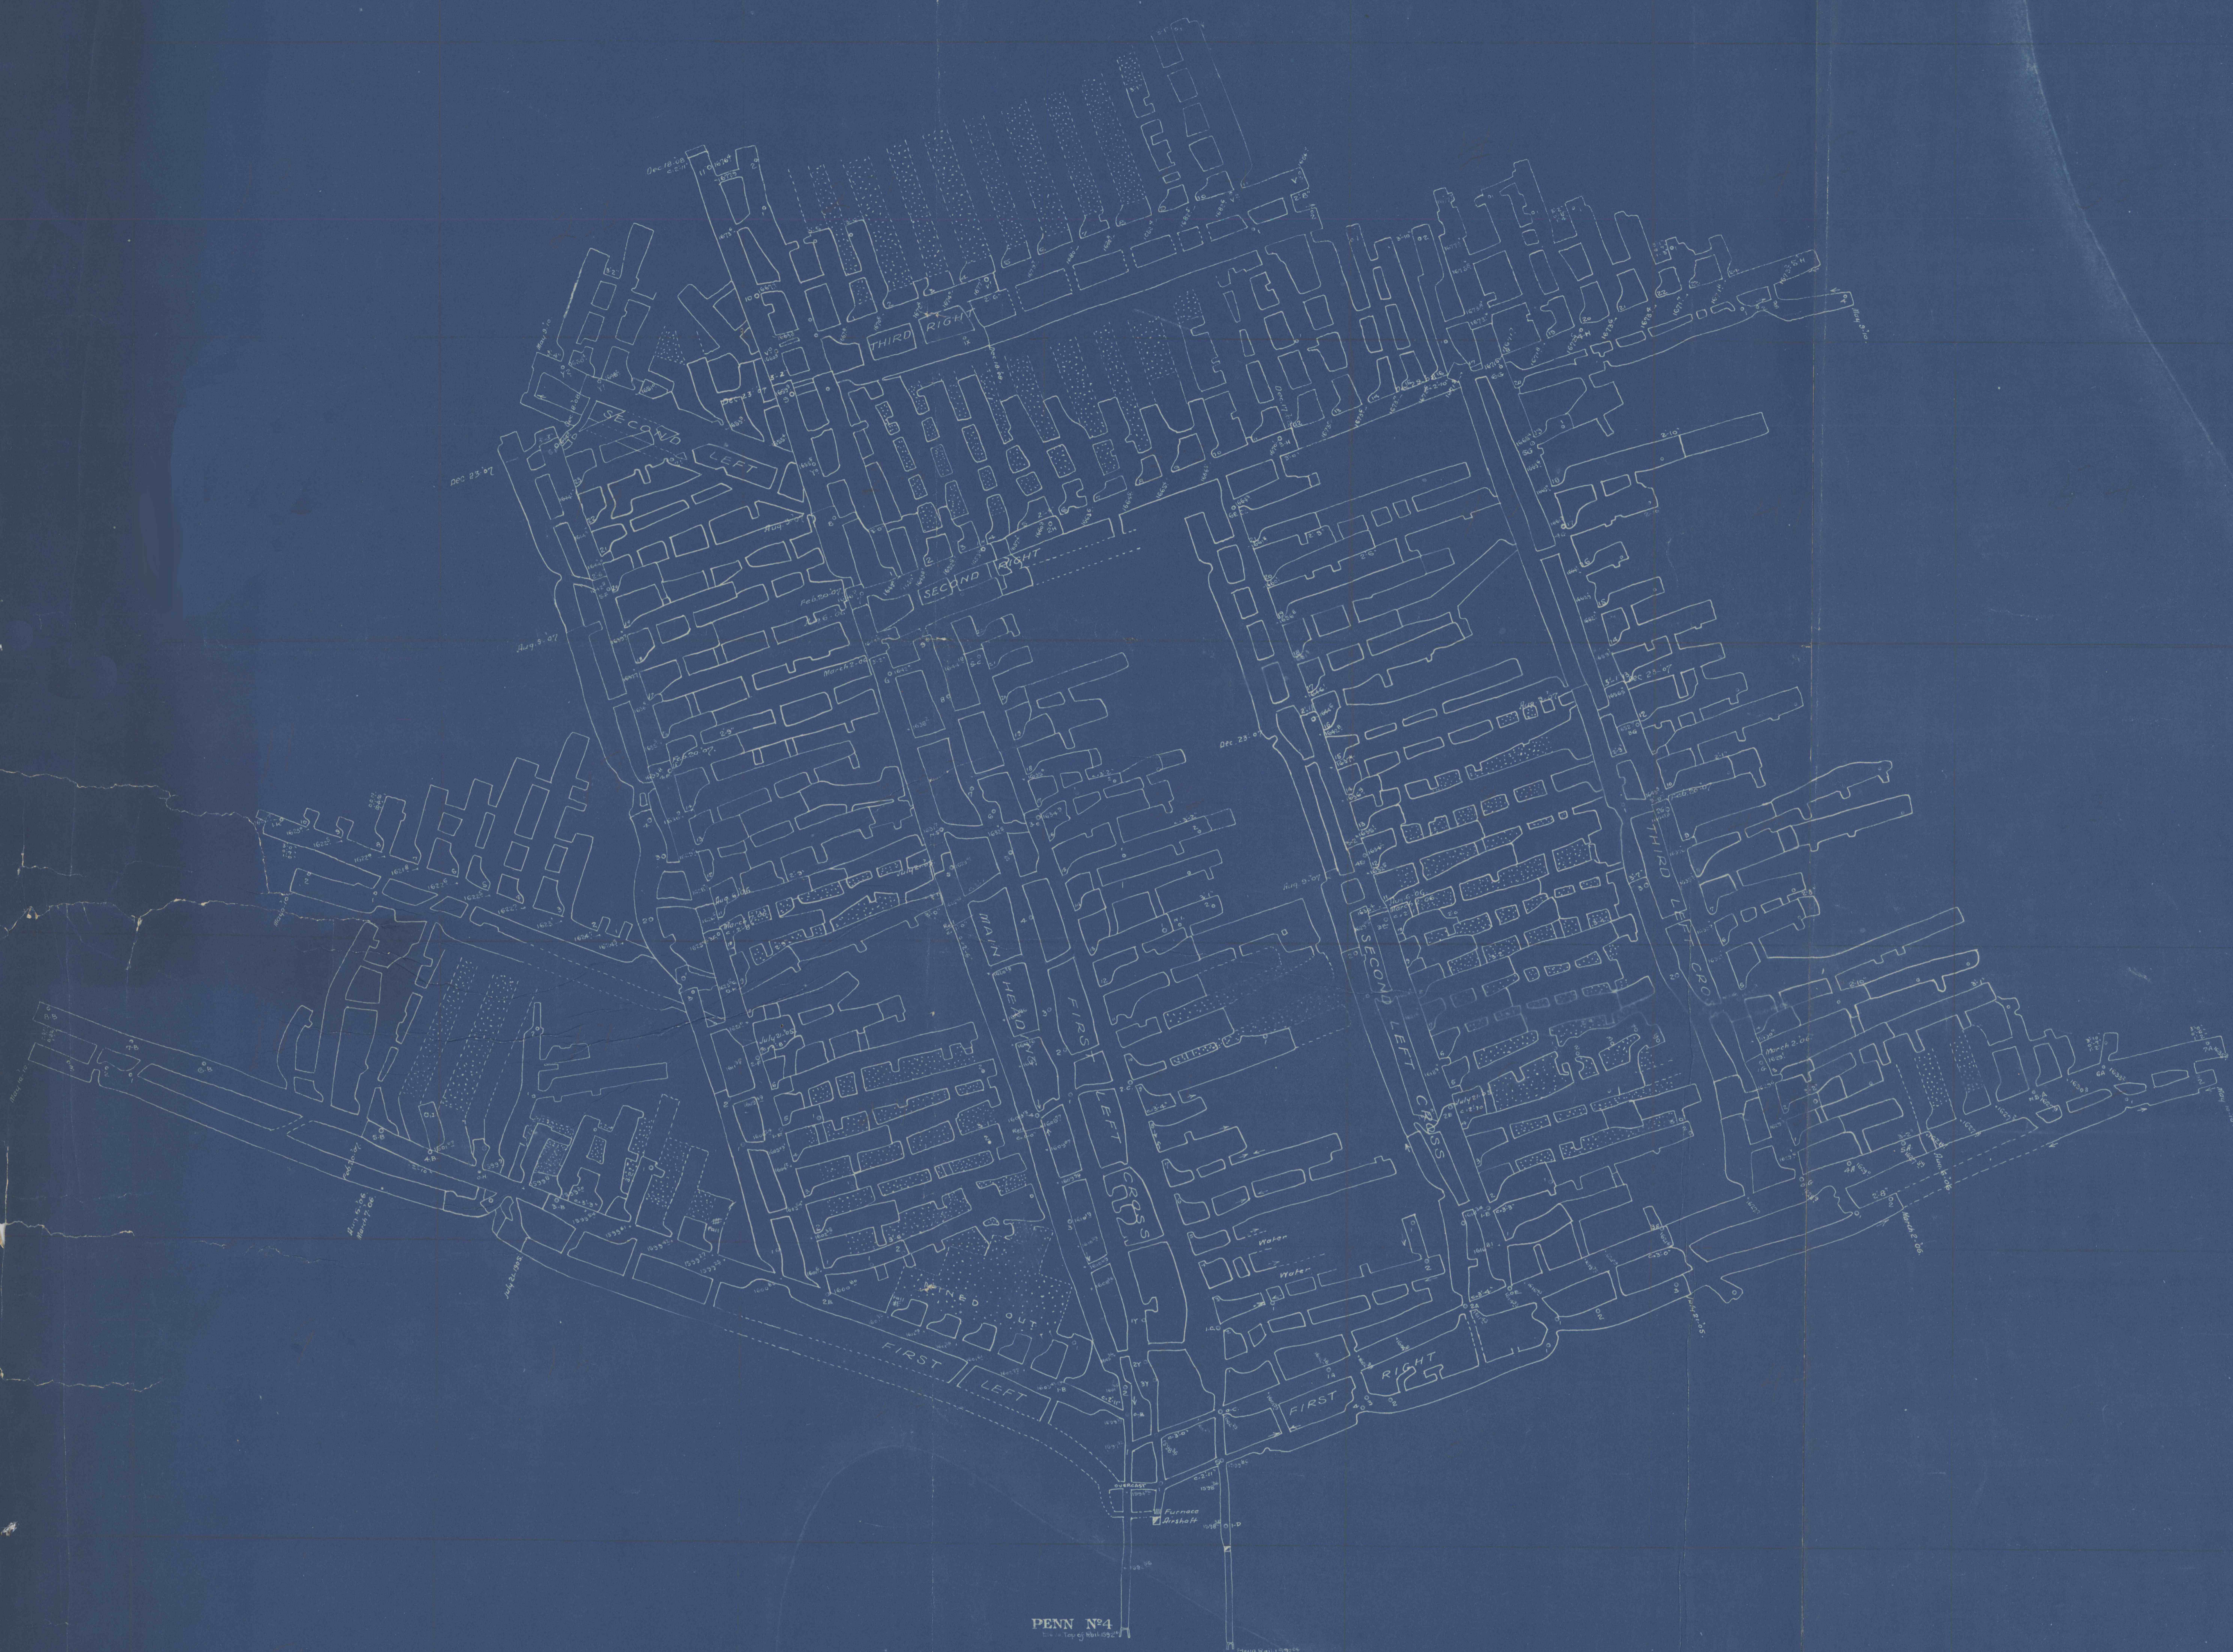

6785

PENN N°4

D

MAP SHOWING PENN N°4 MINE  
 ON THE  
**PAUL ZANTZINGER TRACT**  
 OPERATED BY THE  
**Clearfield & Grampian Coal Company**  
 in Rush Township, Centre County, Pa.  
 Scale 1" = 100'

6785

95 (924) 6785