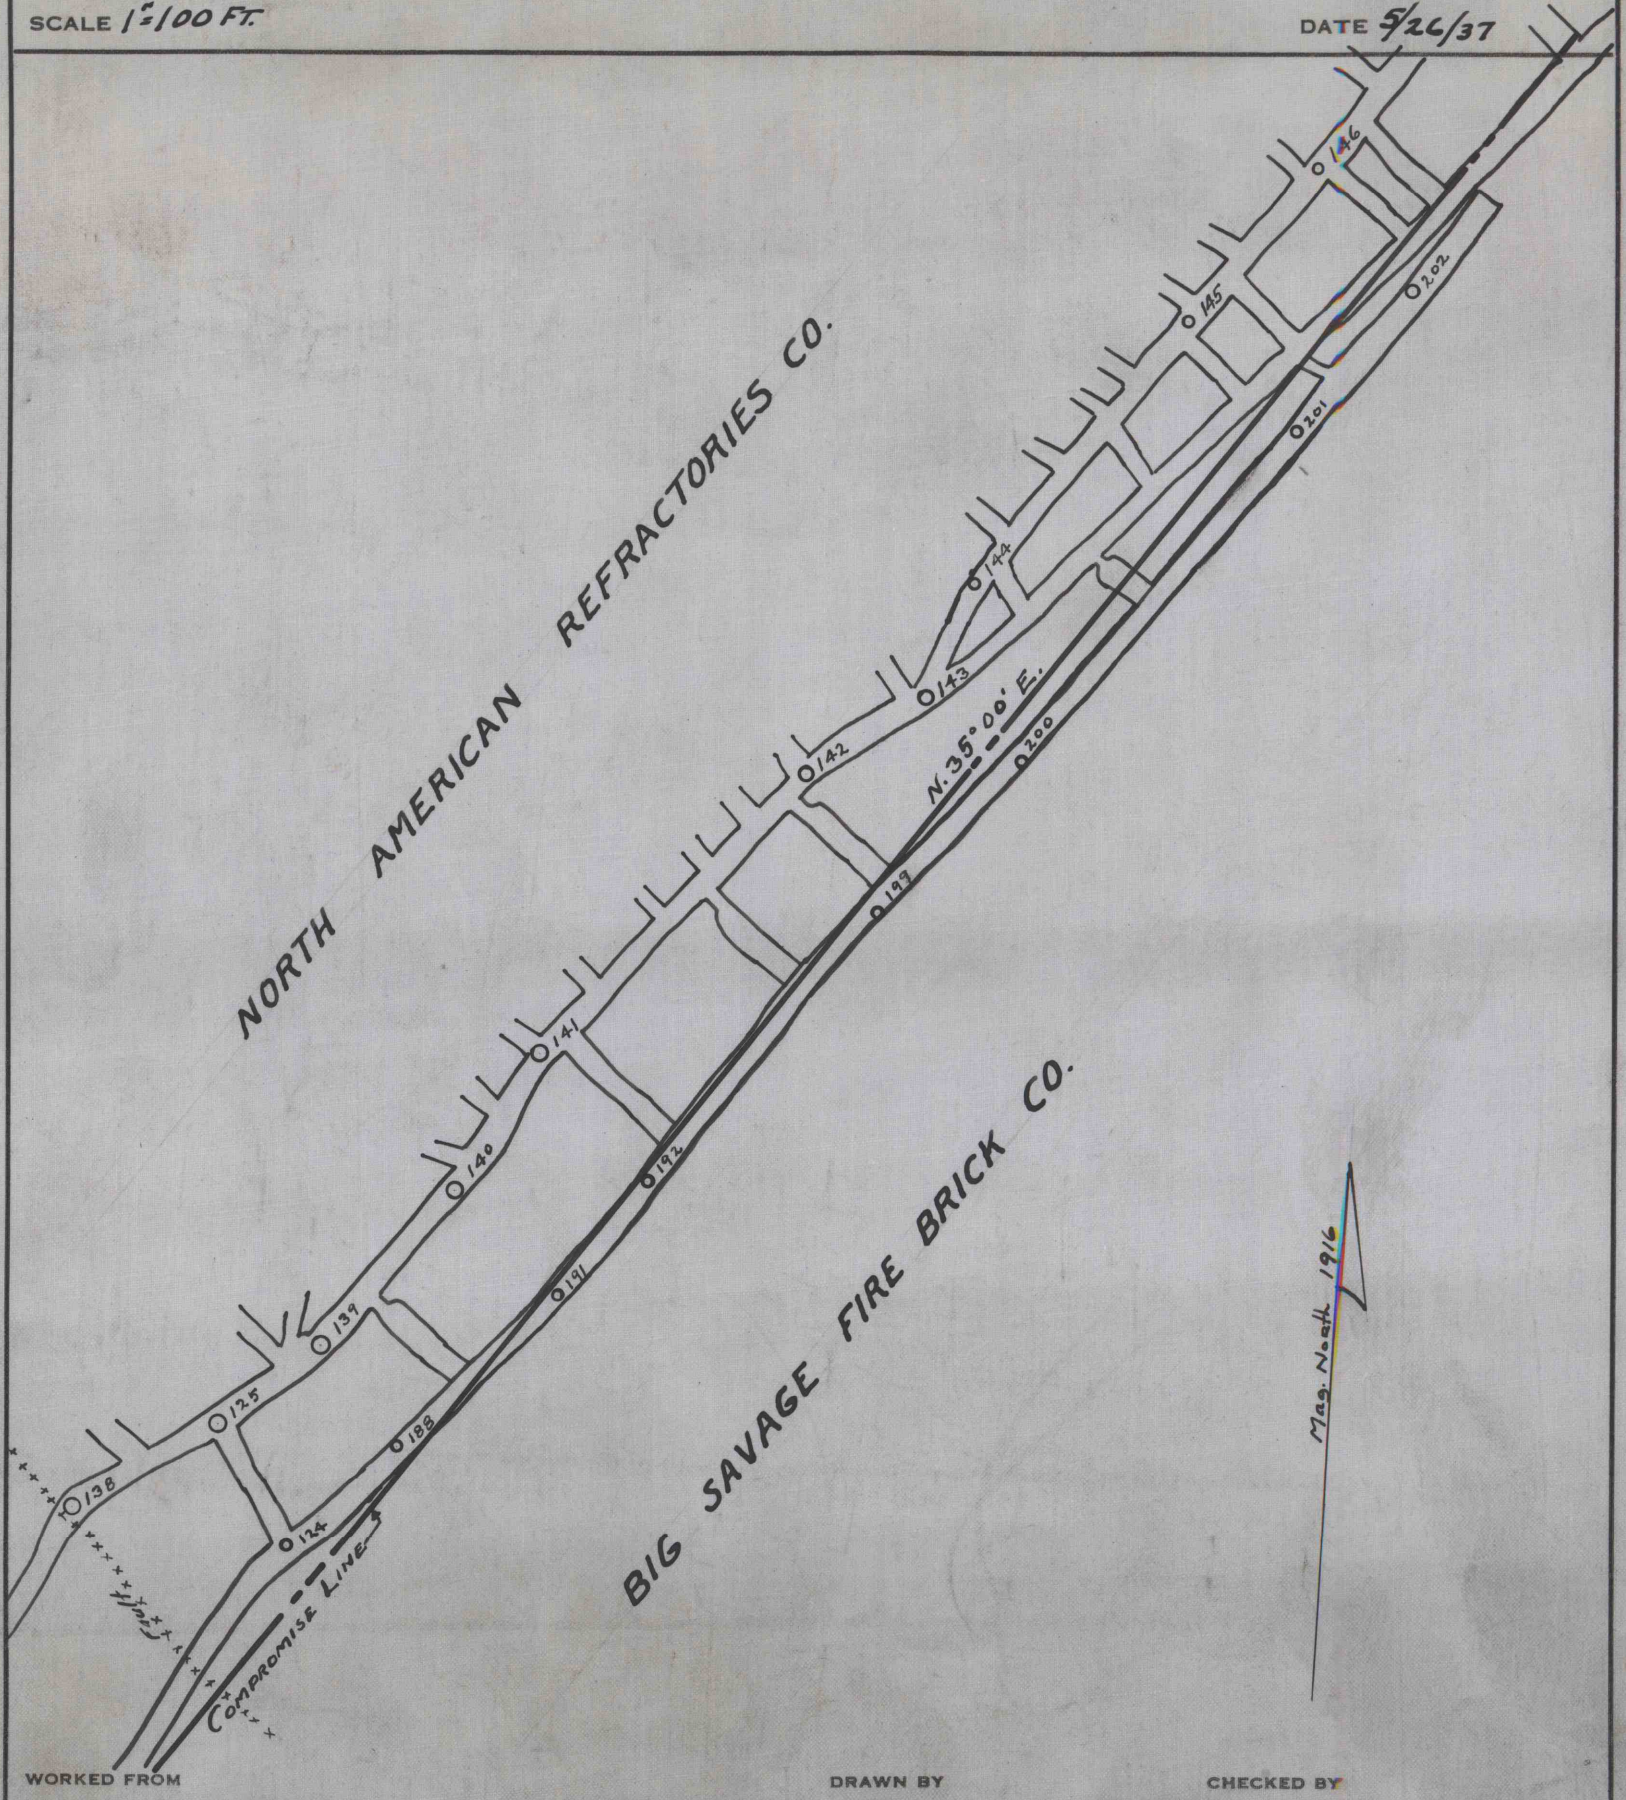

MAP OF PART OF NARCO'S FROSTBURG CLAY MINE
SHOWING ENCROACHMENT ON B.S.F.B.CO.

REFERENCE DATA

GEO. S. GOOD FIRE BRICK CO.

CURWENSVILLE, CLEARFIELD COUNTY, PA.
ENGINEERING DEPARTMENT

ENV. No.

SHEET No.

66-2-18

SCALE 1" = 100 FT.

DATE 5/26/37

WORKED FROM

DRAWN BY

CHECKED BY