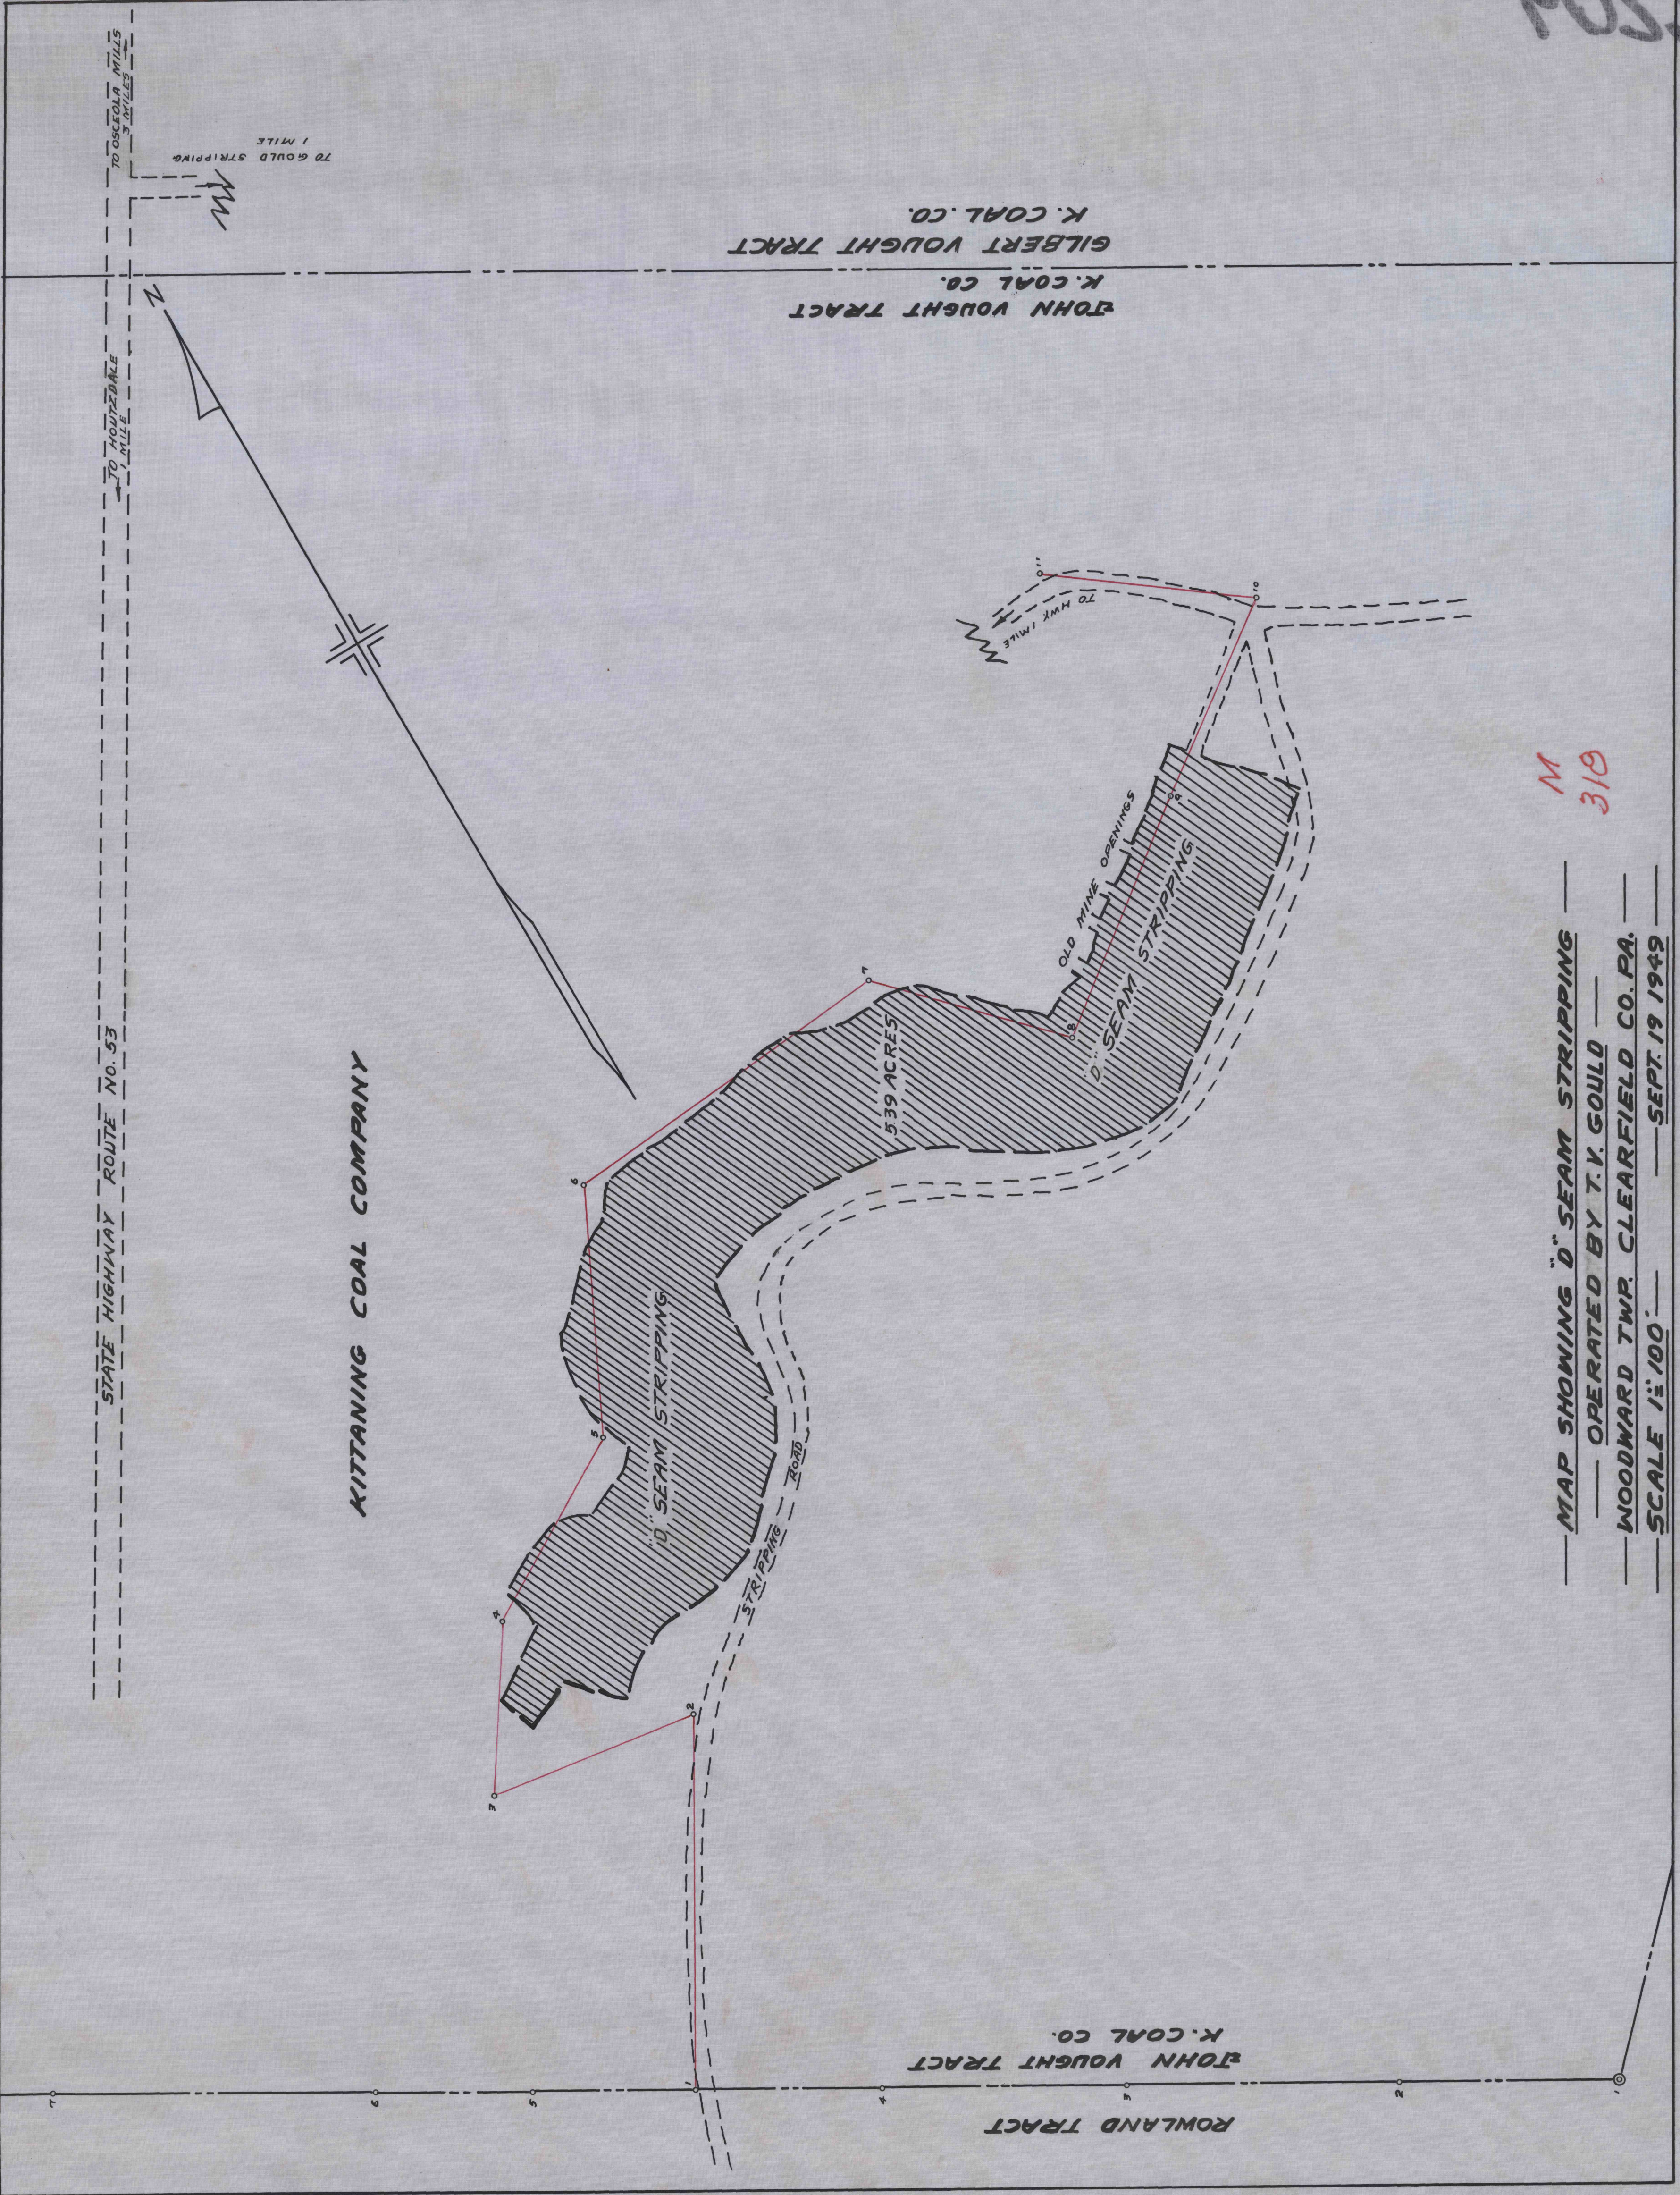

6027

M 318
150

KITTANING COAL COMPANY

M 310

MAP SHOWING "D" SEAM STRIPPING
 OPERATED BY T. V. GOULD
 WOODWARD TWP. CLEARFIELD CO. PA.
 SCALE 1" = 100' SEPT. 19 1949

M 318