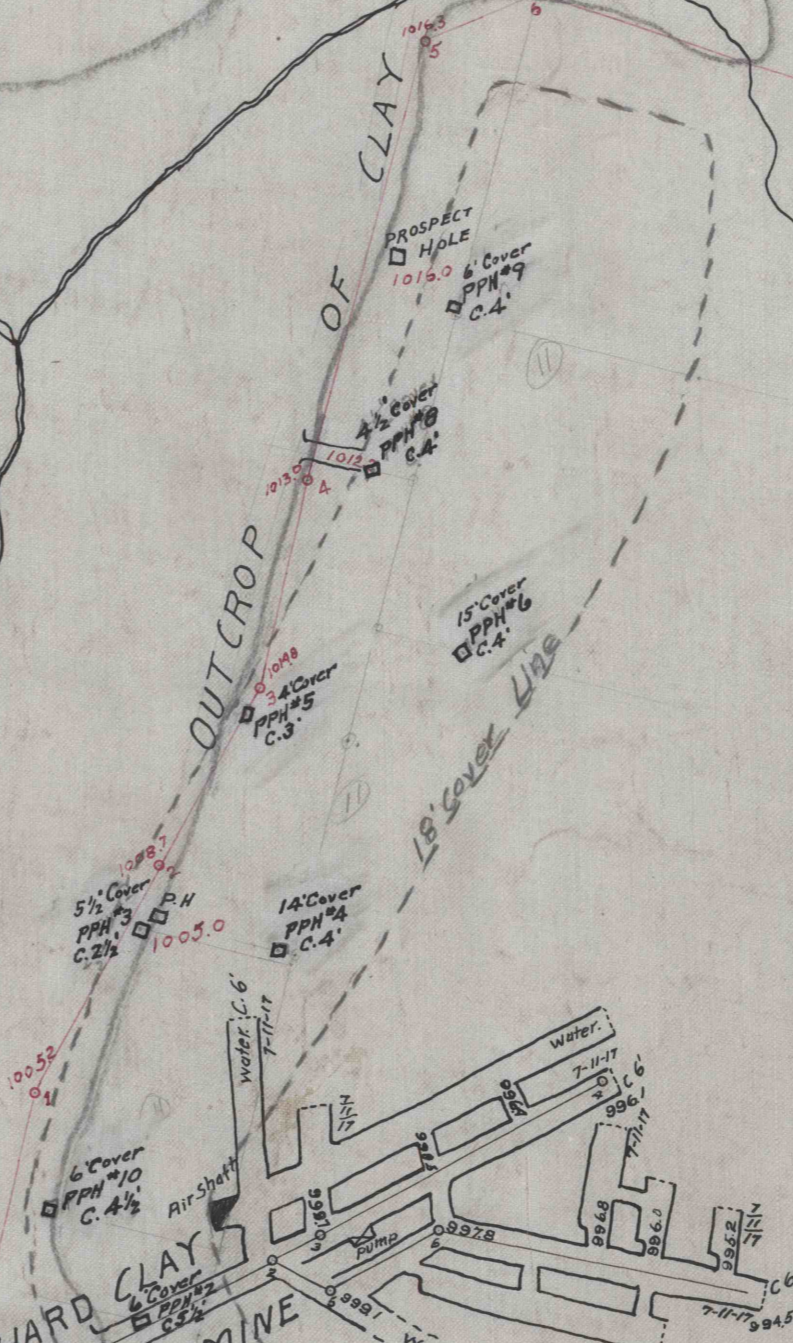

JOHN PORTER

07740

M.67.9 W

S 47.24 E

13250

J. B. CALDWELL

MOSES OWENS

43740

TRACT

IRE BRICK CO.

ACRES.

LAFAYETTE McCLURE

N 45.19 W

STATE

BRANCH OF SUSQUEHANNA RIVER

HIGHWAY

OUT CROP

OF

CLAY

WEST

RIVER

55-3-11A

2004